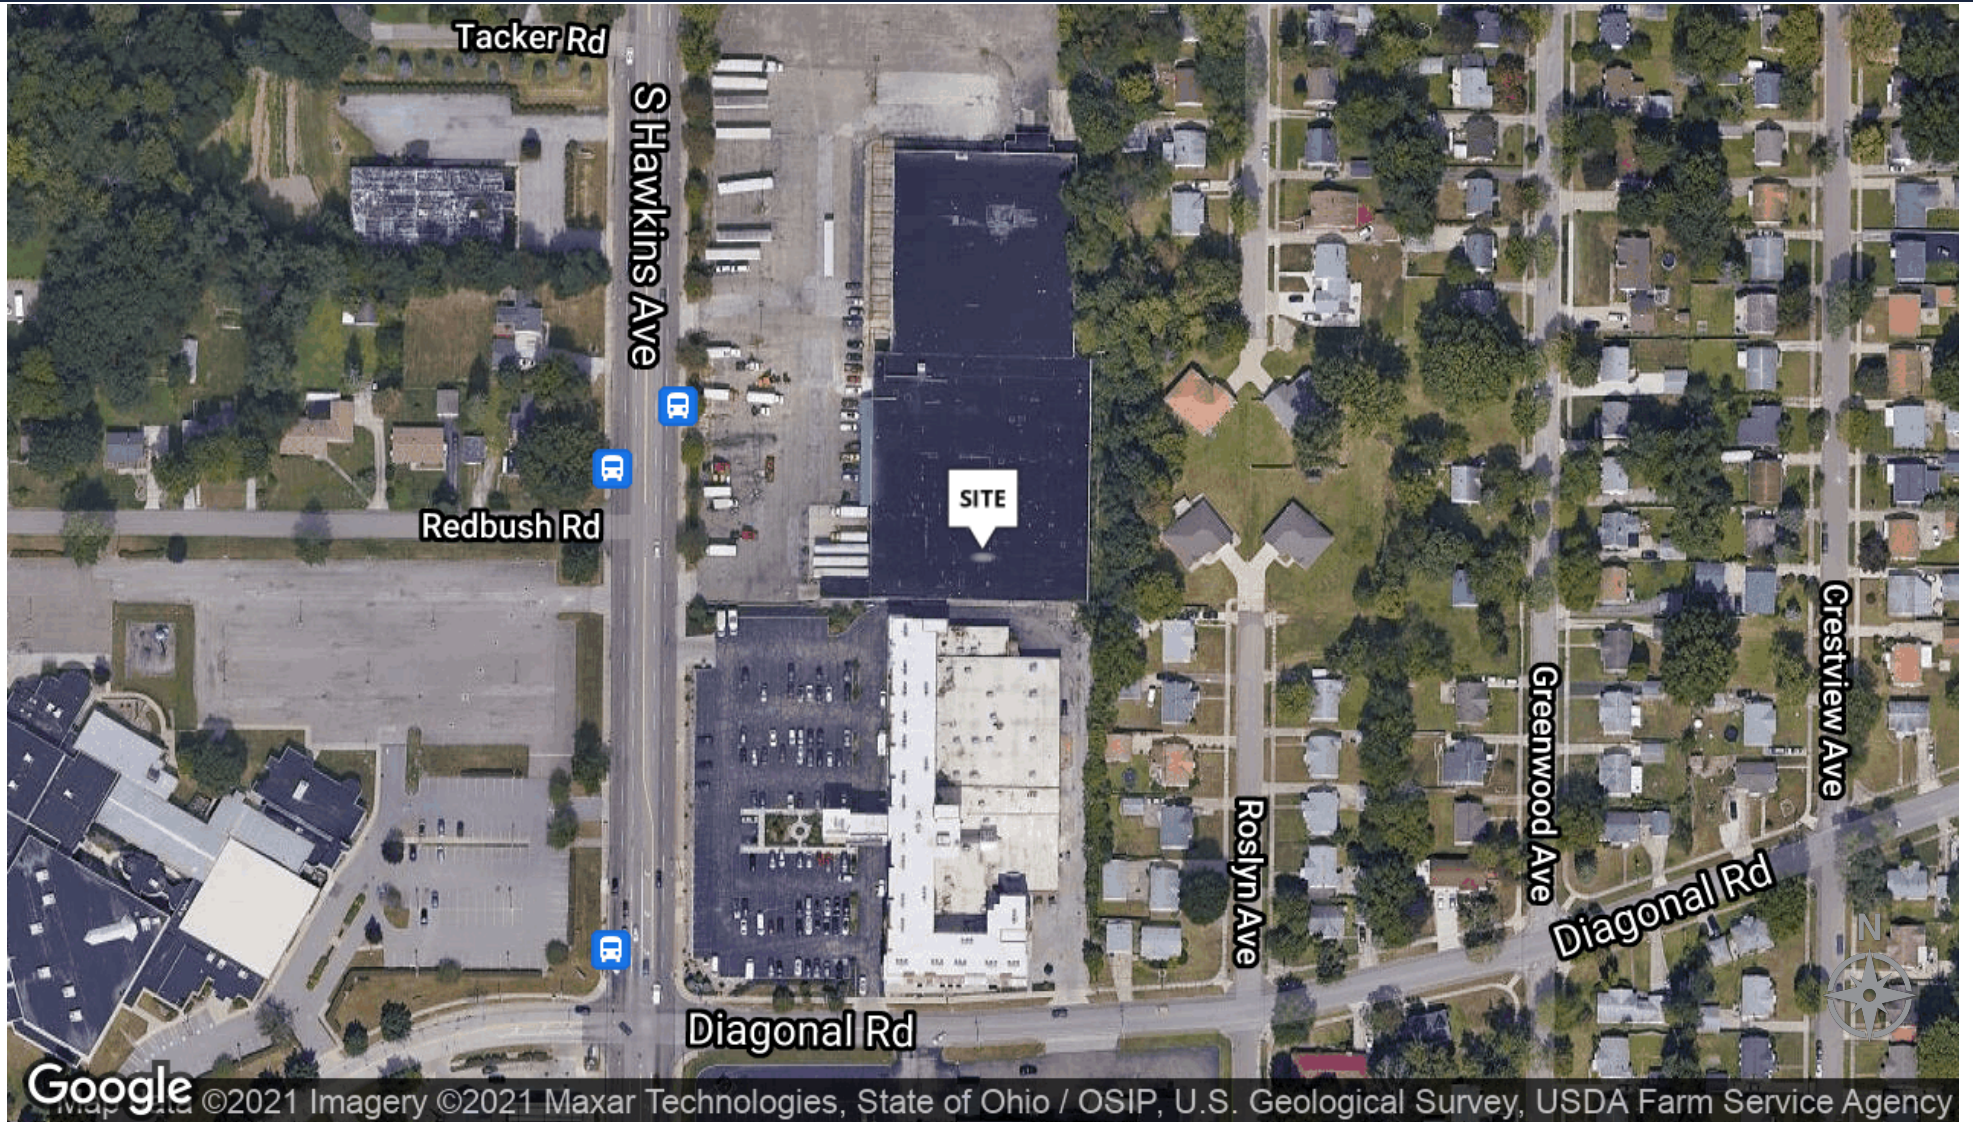

Up to 50,920 sf of Industrial Space, 8 Acre Site

1465 S. Hawkins Ave - Industrial Property

1465 S. Hawkins Ave | Akron, OH | 44320

Joe Albrecht
330.344.9107
jalbrecht@albrechtinc.com

ALBRECHT
INCORPORATED

17 S. MAIN STREET, AKRON, OH 44308 | 330.376.6611 | ALBRECHTINC.COM