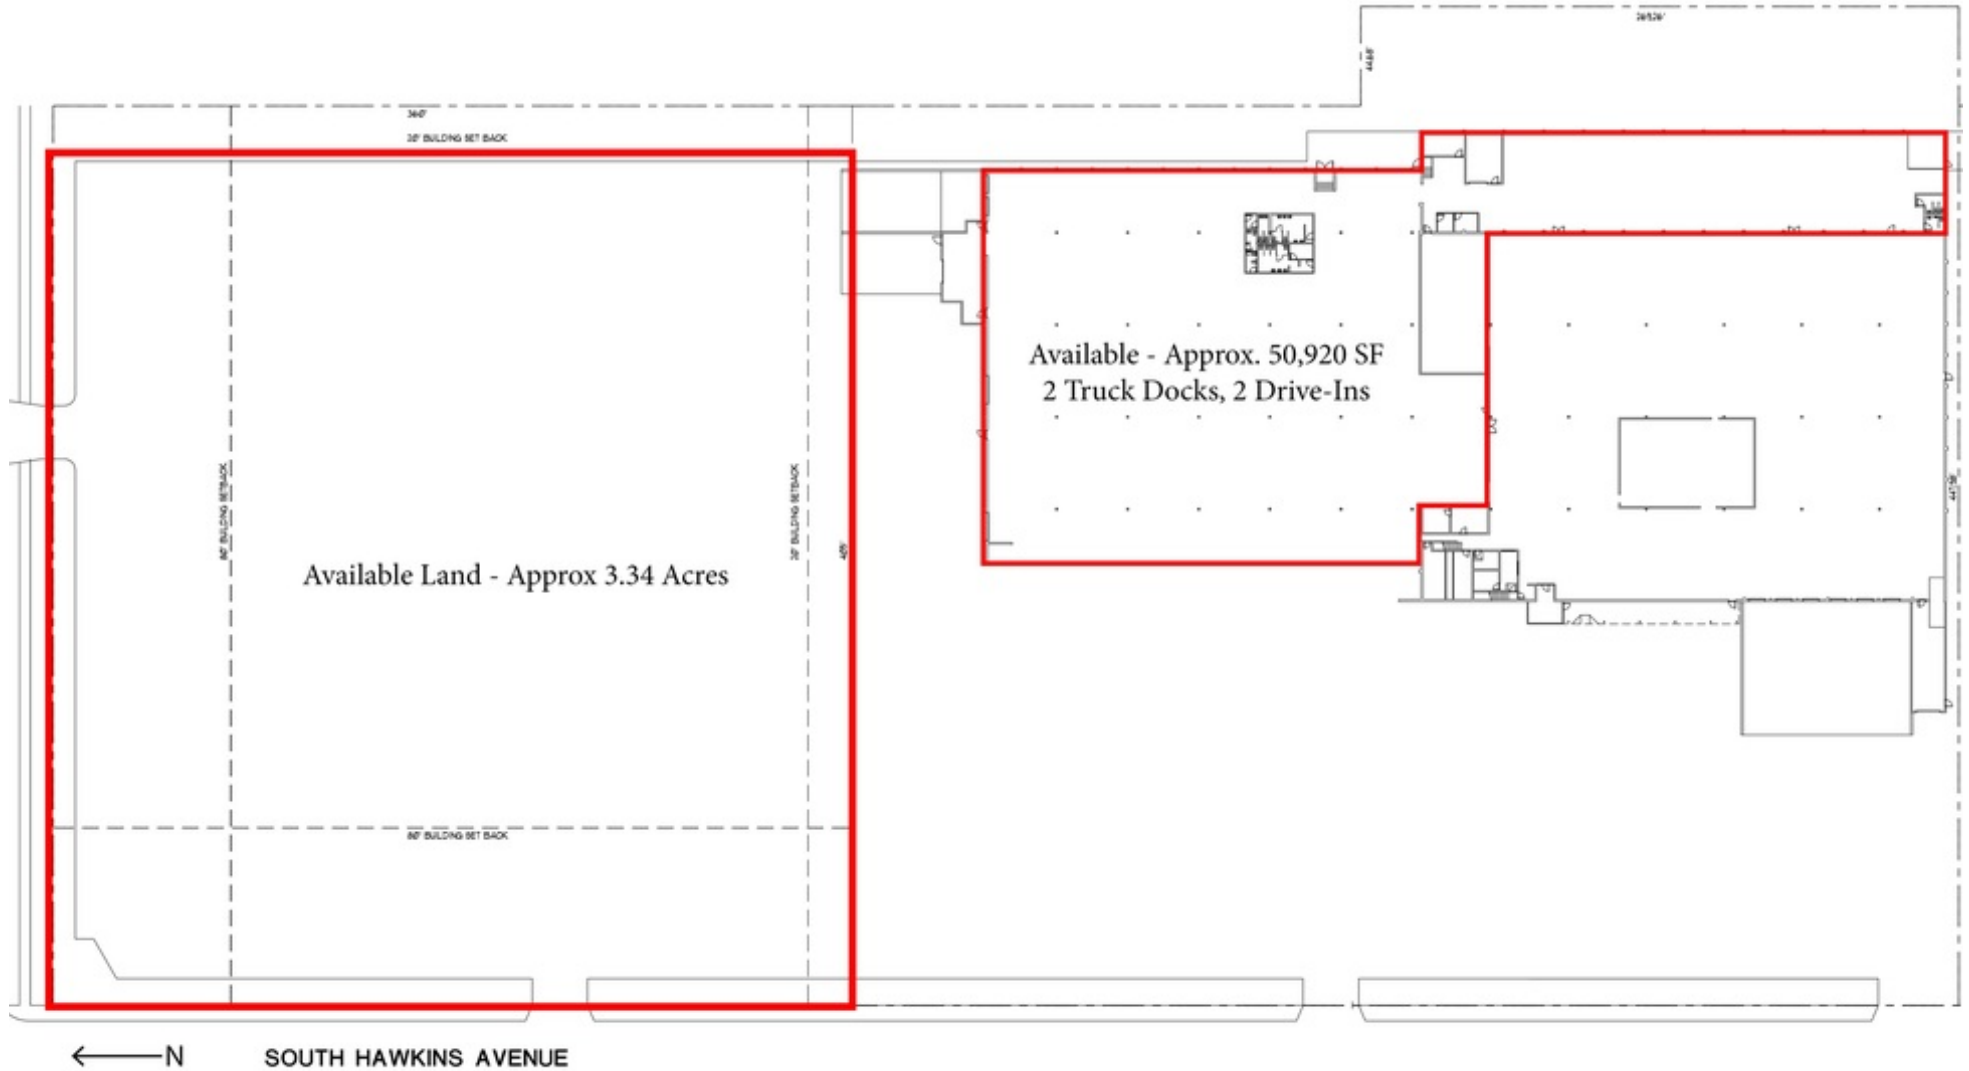

Up to 50,920 sf of Industrial Space, 8 Acre Site

1465 S. Hawkins Ave - Industrial Property

1465 S. Hawkins Ave | Akron, OH | 44320

Joe Albrecht
330.344.9107
jalbrecht@albrechtinc.com

ALBRECHT
INCORPORATED

17 S. MAIN STREET, AKRON, OH 44308 | 330.376.6611 | ALBRECHTINC.COM