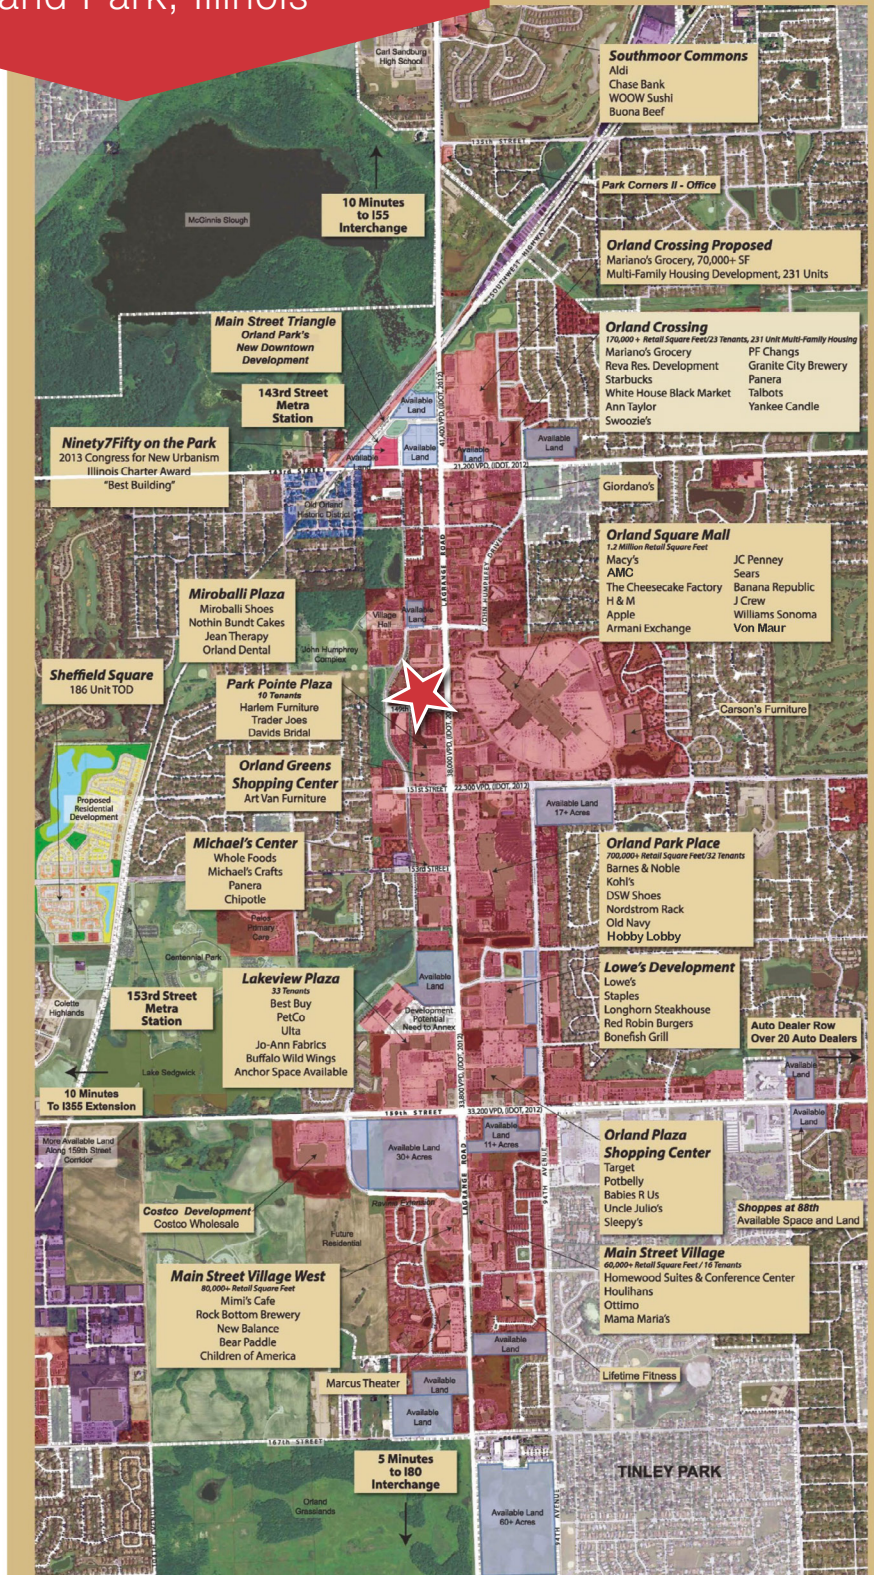

DANIA FURNITURE
OPENING SOON

AVAILABLE

1,500-8,000 SF
SMALL SHOP SPACES

14812-14830 S LaGrange Rd
Orland Park, Illinois

DEMOGRAPHICS

	Population	# of HH	HH Income
1 mile	12,996	5,124	$71,978
3 miles	69,861	26,076	$87,615
5 miles	164,231	61,171	$87,416

SURROUNDING RETAILERS

KOHL'S

BARNES & NOBLE

WILLIAMS-SONOMA

sears

Michaels

MARIANO'S

WHOLE FOODS MARKET

OLD NAVY

macy's

TARGET

TRADER JOE'S

DAVID'S BRIDAL

BANANA REPUBLIC

JO-ANN
fabric and craft stores

ANN TAYLOR

VON MAUR

NAL Hiffman

One Oakbrook Terrace Suite 400
Oakbrook Terrace, Illinois 60181

hiffman.com

DAN HIFFMAN

630 693 0655

dan@hiffman.com