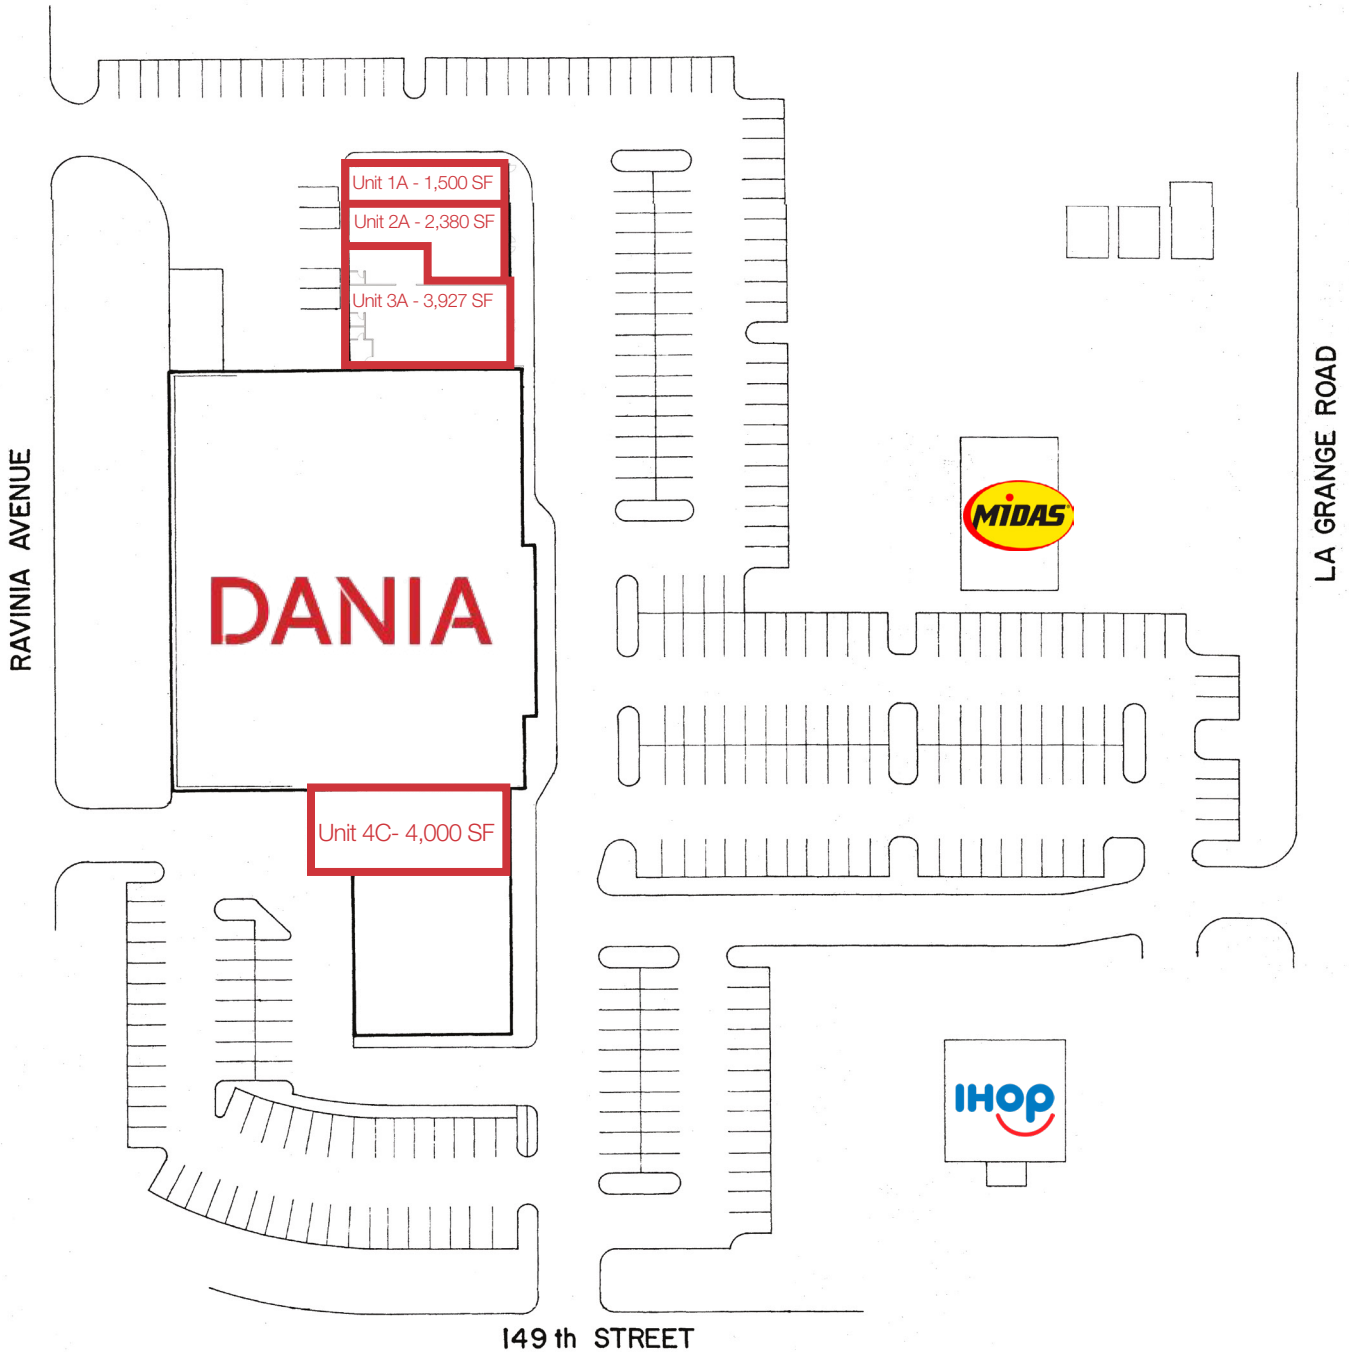

DANIA FURNITURE  
REOPENING SOON

AVAILABLE

1,500-8,000 SF  
SMALL SHOP SPACES

14812-14830 S LaGrange Rd  
Orland Park, Illinois

DANIA FURNITURE  
OPENING SOON

AVAILABLE

1,500-8,000 SF  
SMALL SHOP SPACES

14812-14830 S LaGrange Rd  
Orland Park, Illinois

DEMOGRAPHICS

	Population	# of HH	HH Income
1 mile	12,996	5,124	\$71,978
3 miles	69,861	26,076	\$87,615
5 miles	164,231	61,171	\$87,416

SURROUNDING RETAILERS

KOHL'S

BARNES & NOBLE

WILLIAMS-SONOMA

sears

Michaels

MARIANO'S

WHOLE FOODS MARKET

OLD NAVY

macy's

TARGET

TRADER JOE'S

DAVID'S BRIDAL

BANANA REPUBLIC

JO-ANN  
fabric and craft stores

ANN TAYLOR

VON MAUR

NAL Hiffman

One Oakbrook Terrace Suite 400  
Oakbrook Terrace, Illinois 60181

hiffman.com

DAN HIFFMAN

630 693 0655