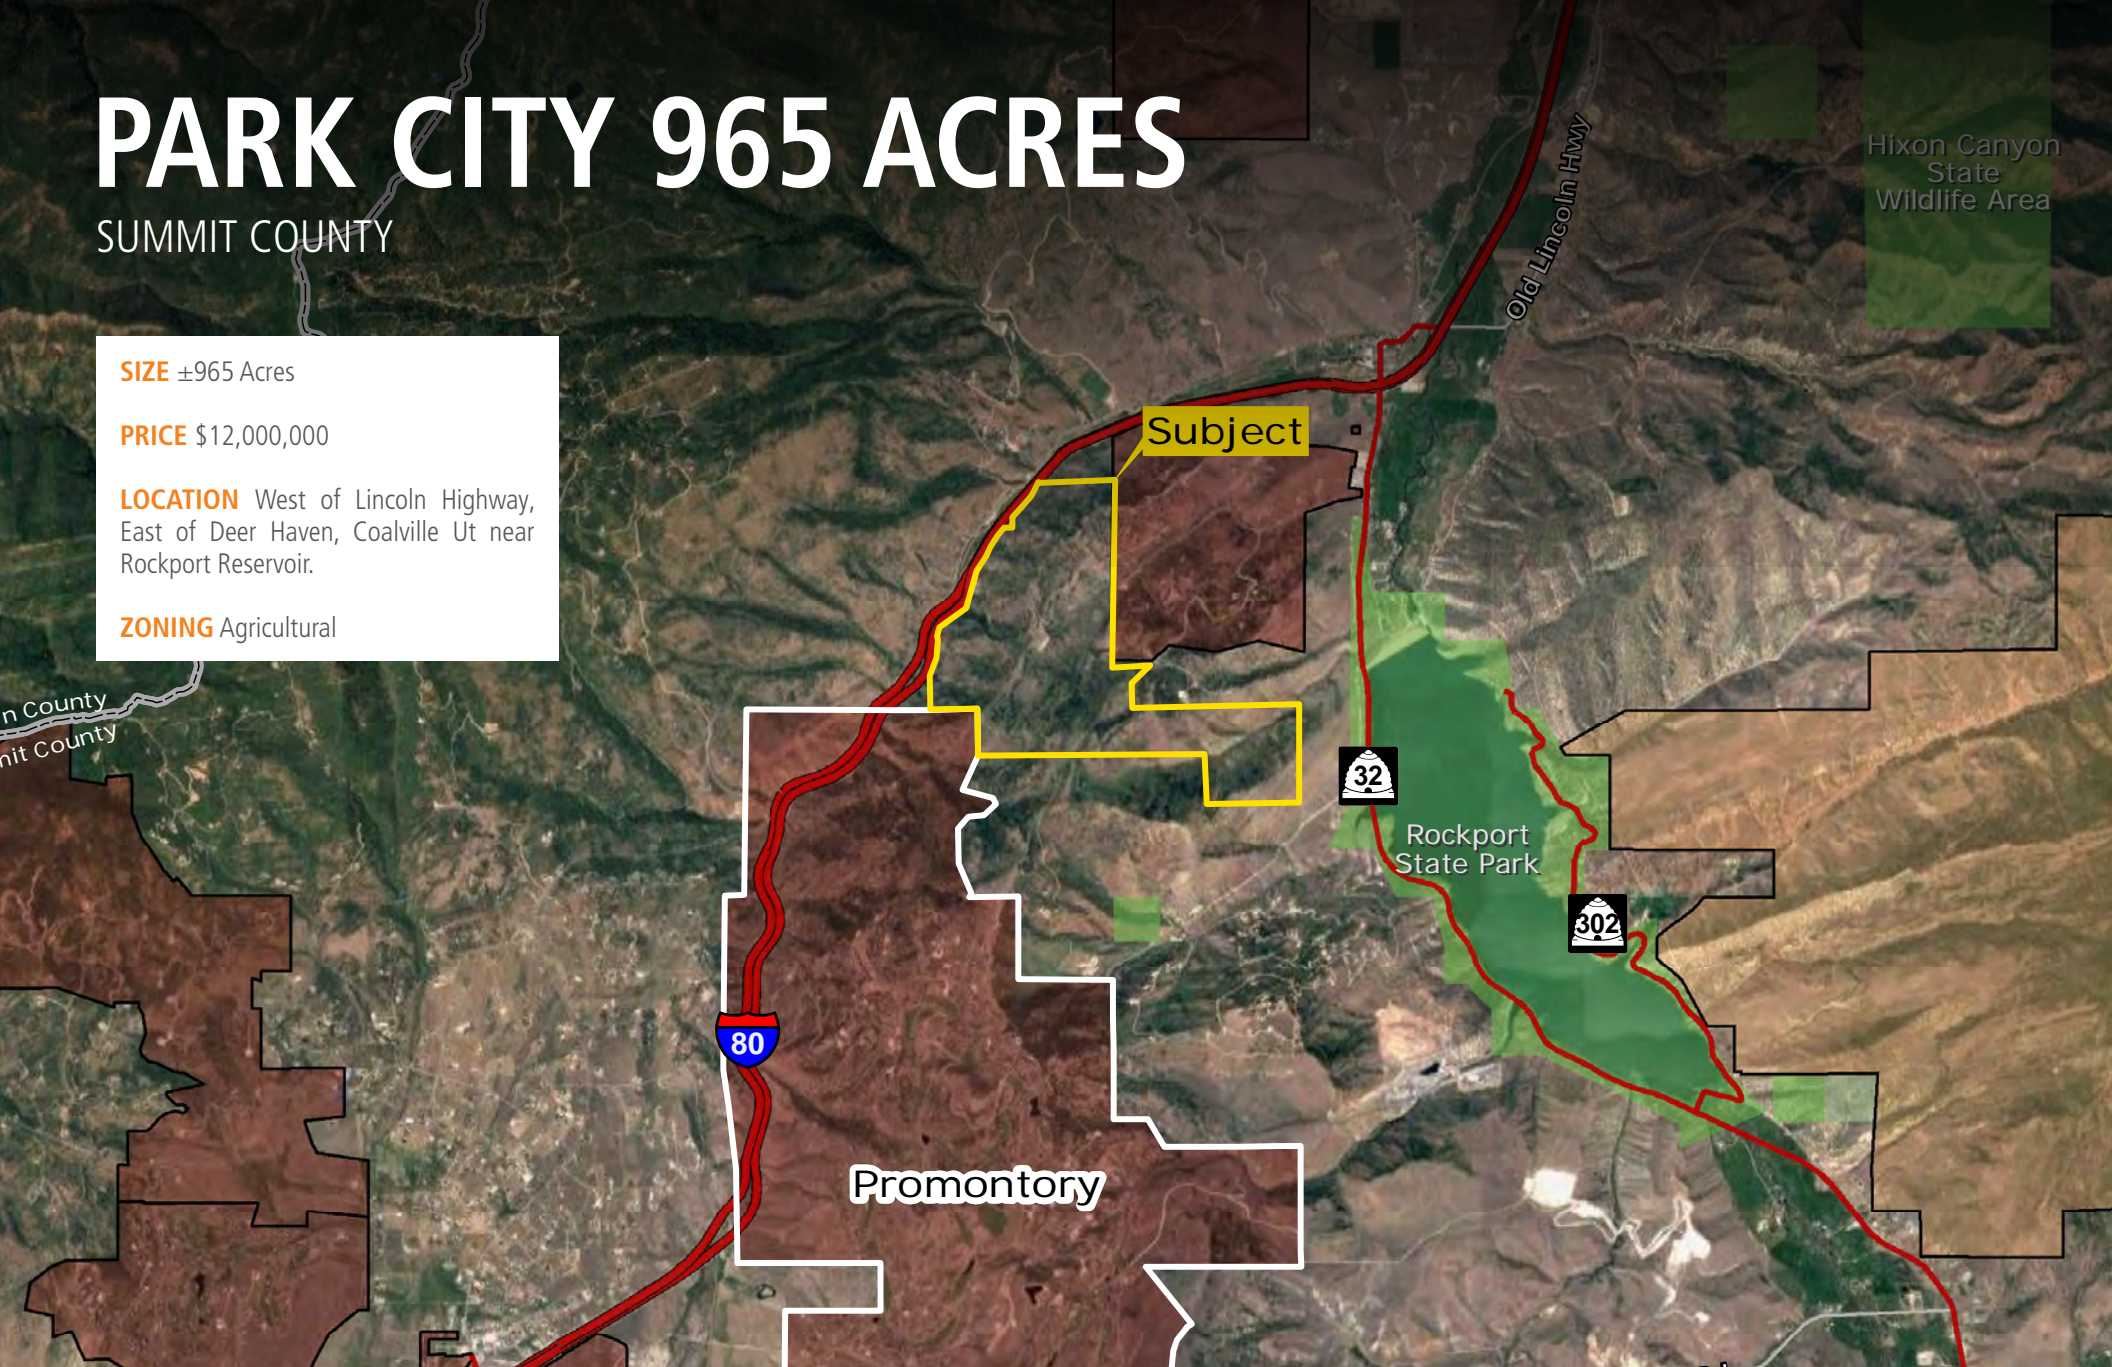

PARK CITY 965 ACRES

SUMMIT COUNTY

SIZE ±965 Acres

PRICE \$12,000,000

LOCATION West of Lincoln Highway,
East of Deer Haven, Coalville Ut near
Rockport Reservoir.

ZONING Agricultural

Zachary Hartman | zhartman@landadvisors.com