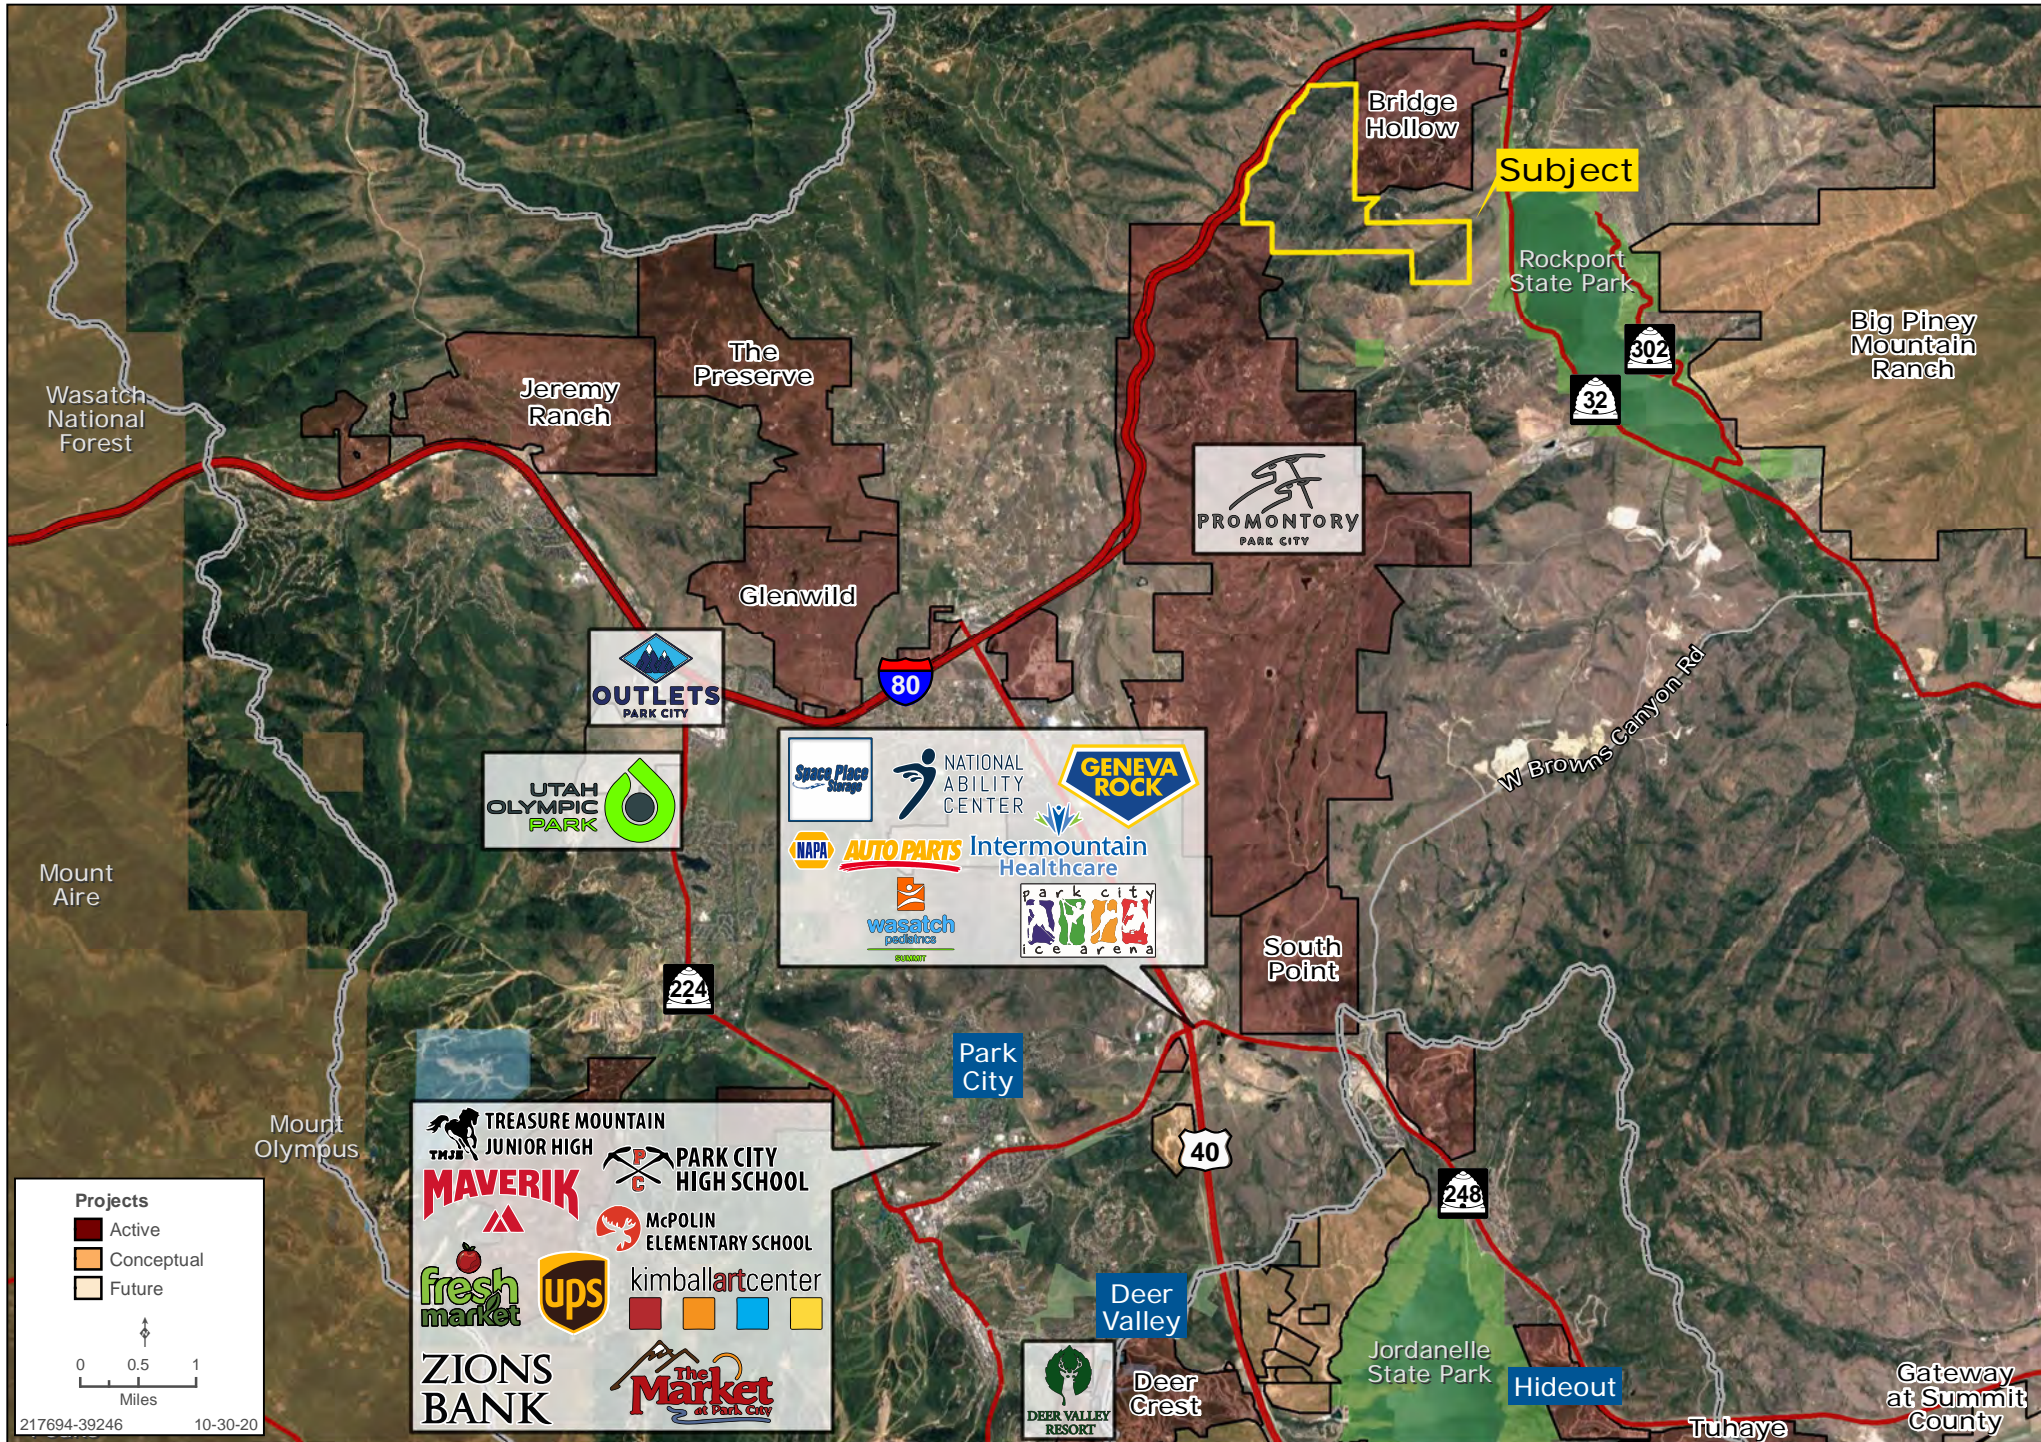

AMENITIES MAP | PARK CITY +/-965 ACRES

Zachary Hartman | 801.704.1626 | www.landadvisors.com