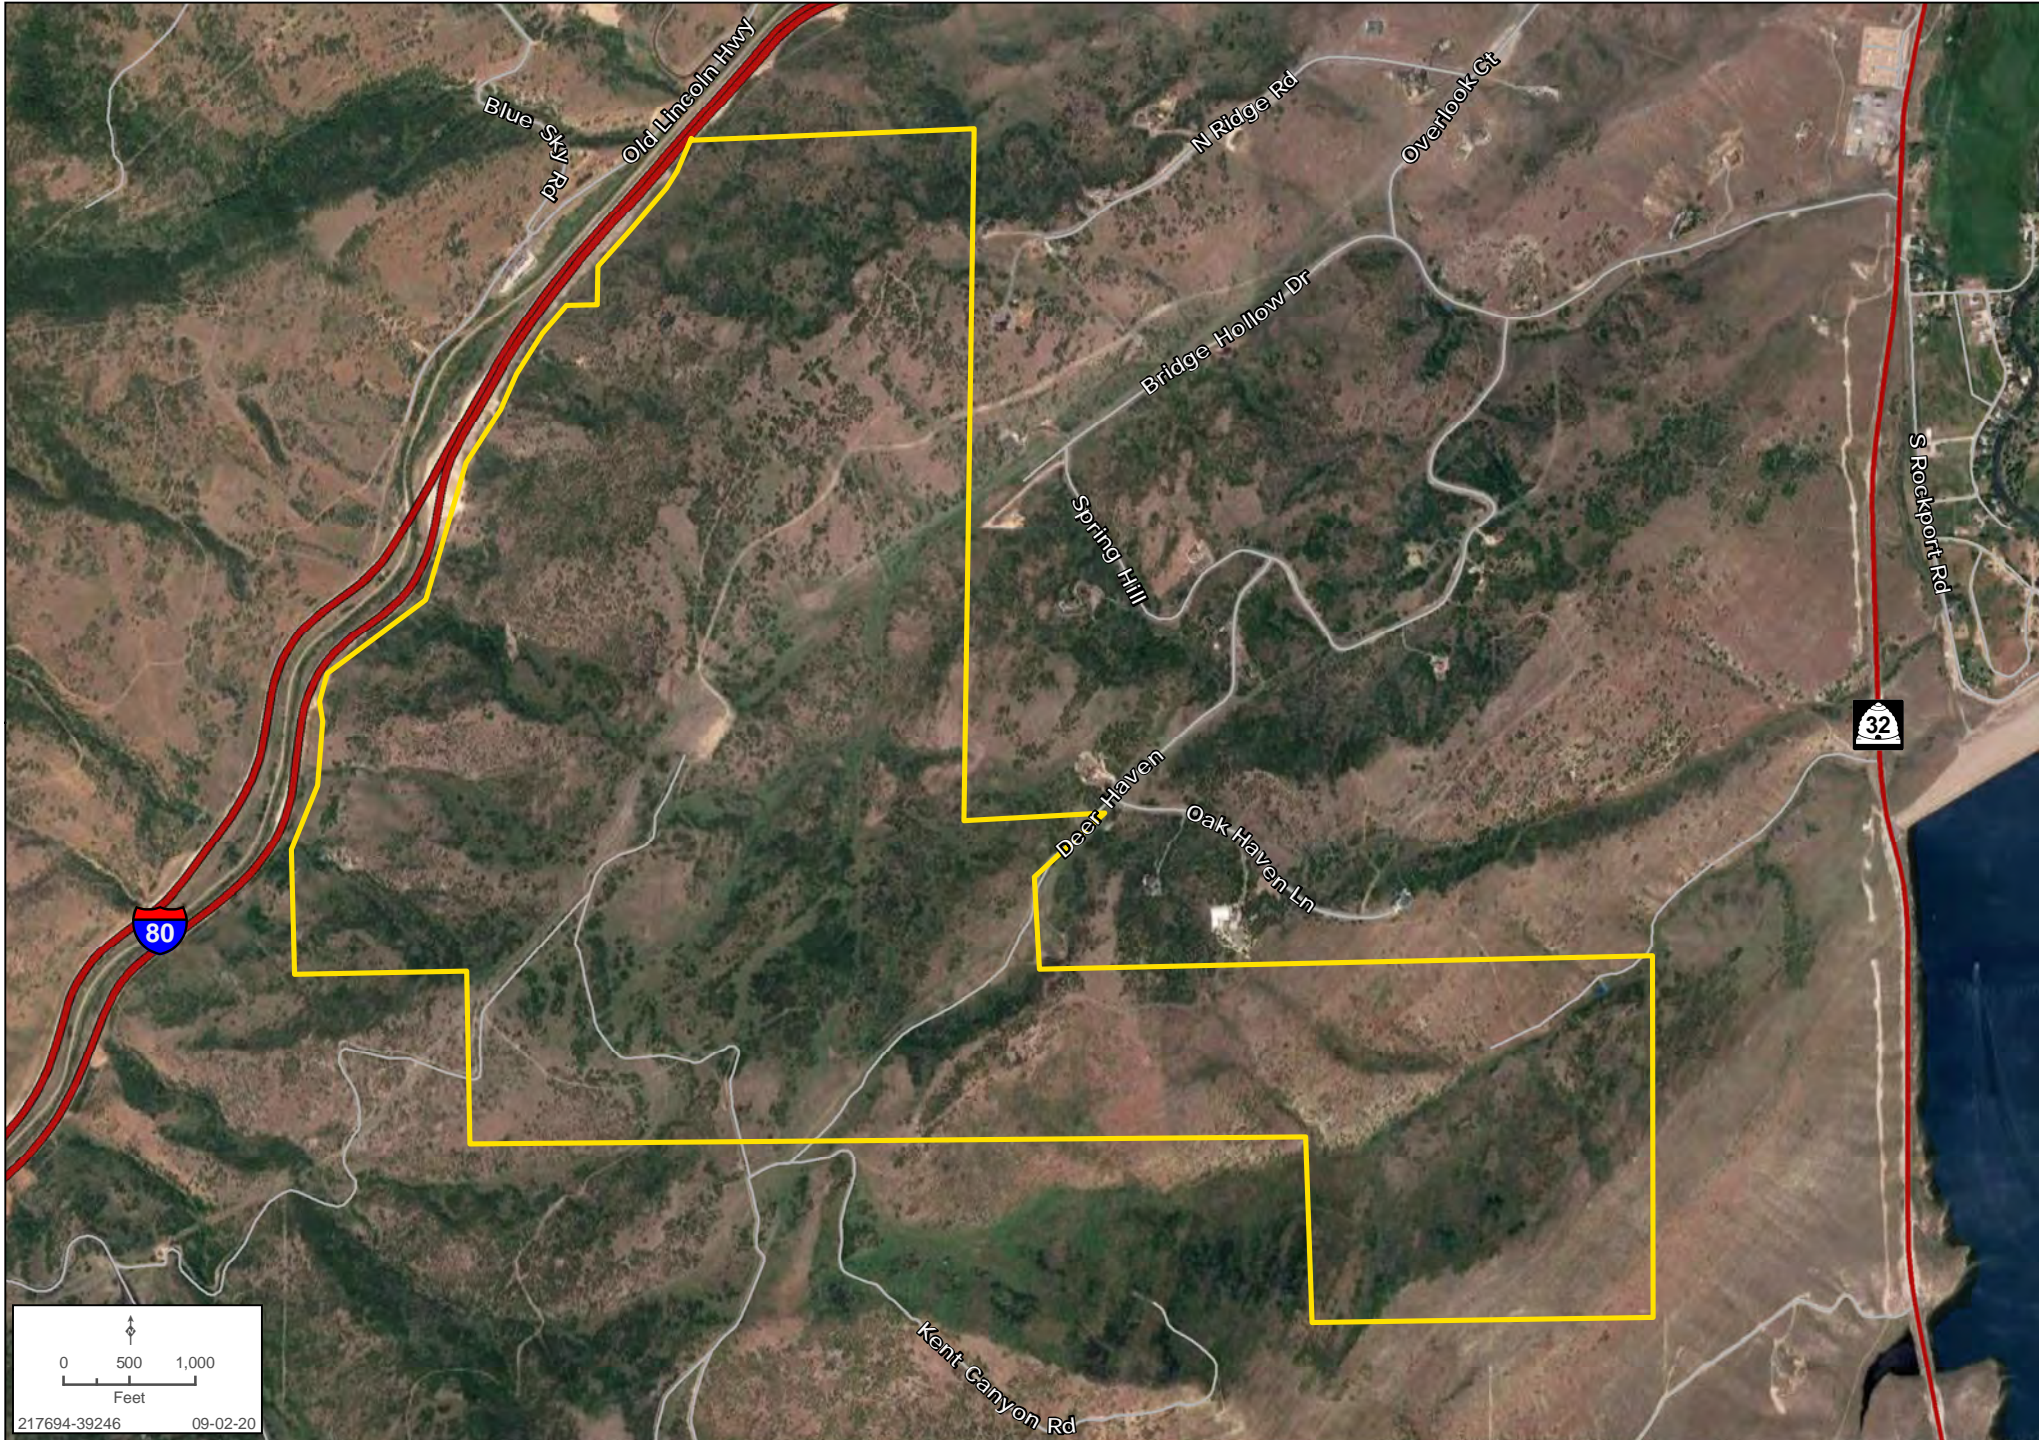

PROPERTY DETAIL | PARK CITY +/-965 ACRES

Zachary Hartman | 801.704.1626 | www.landadvisors.com