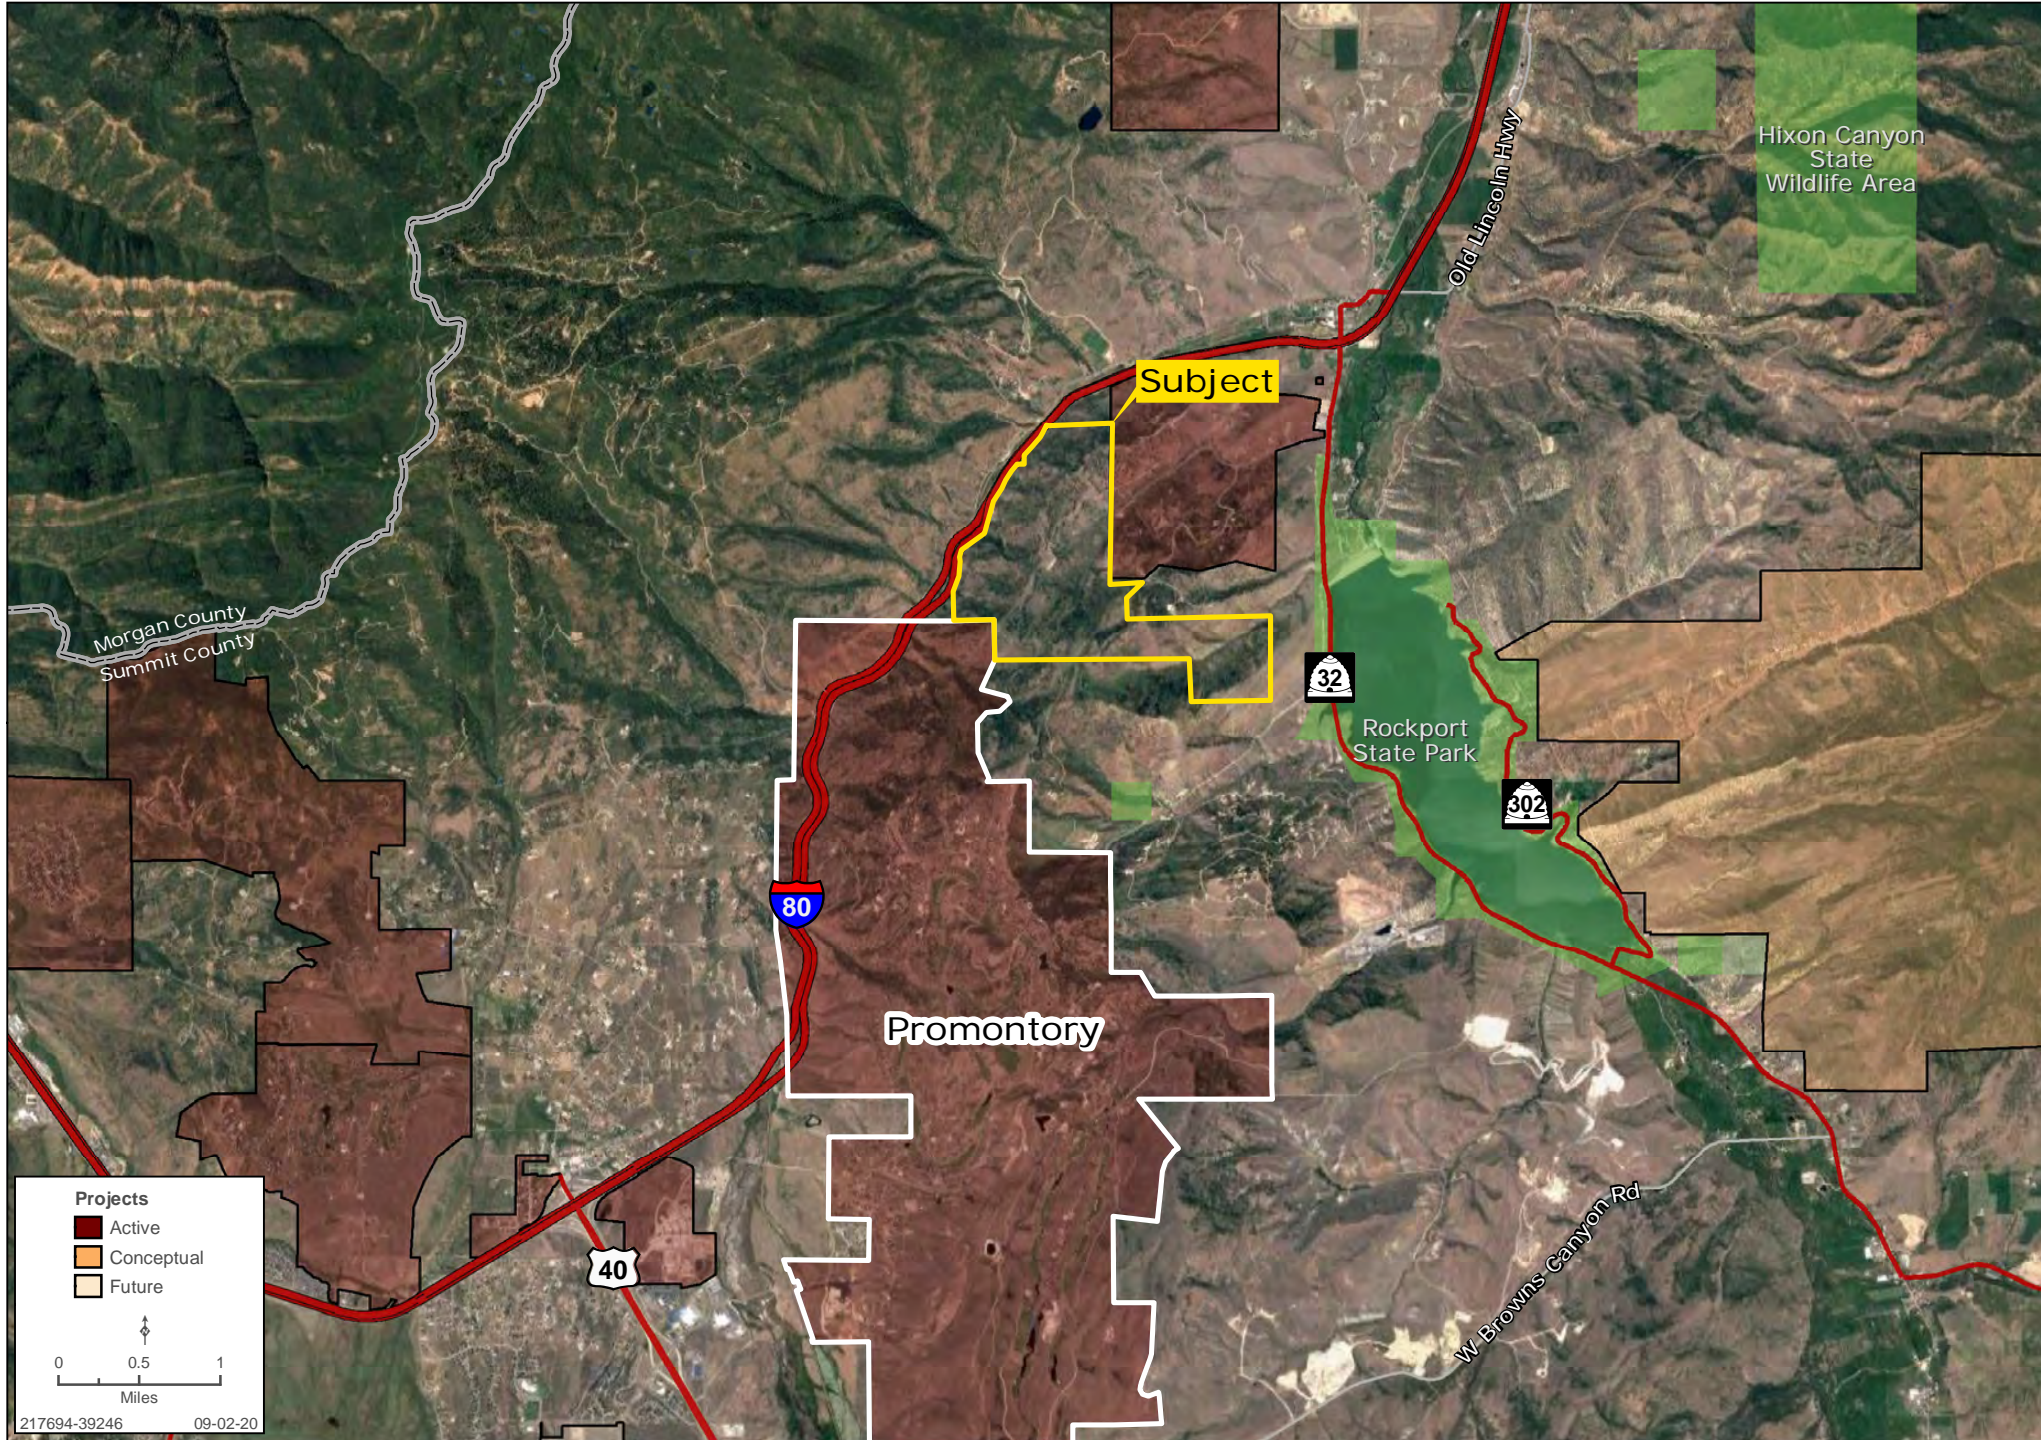

PARK CITY +/-965 ACRES

Zachary Hartman | 801.704.1626 | www.landadvisors.com