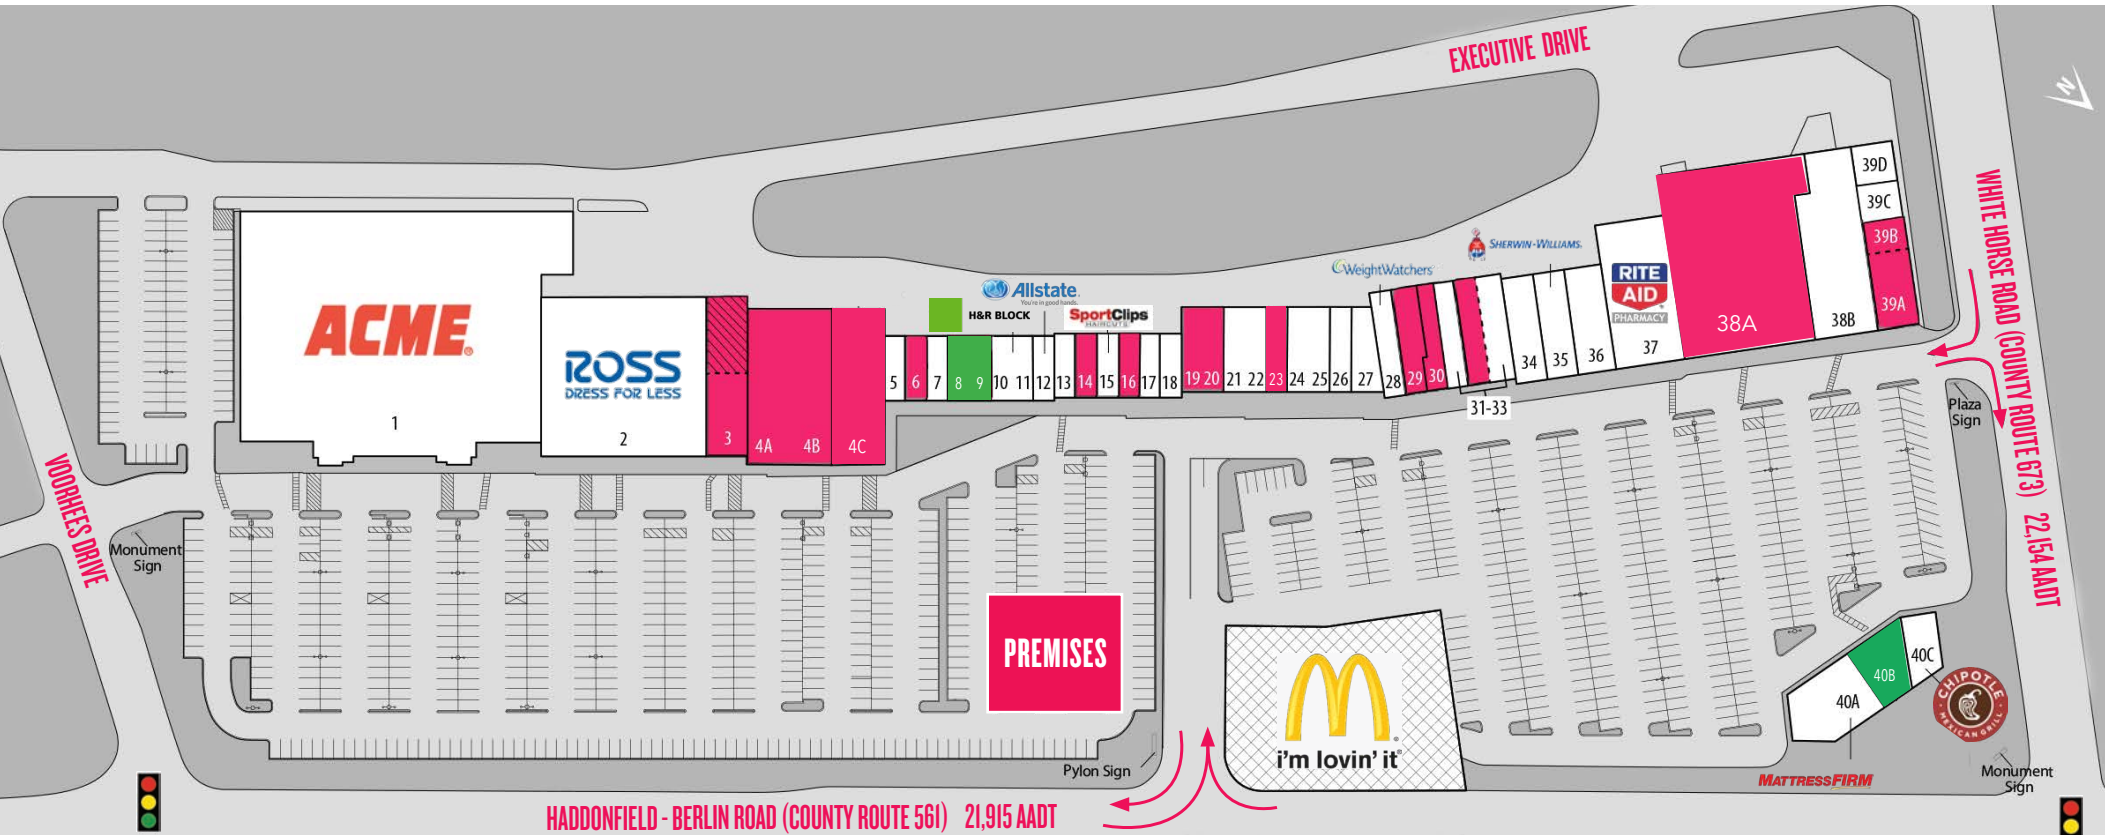

SPACE #	TENANT	SF
1	ACME	66,465
2	Ross Dress for Less	24,647
3	Available for Lease	3,350-5,343
4A/B	Available for Lease	11,415
4C	Available for Lease	7,250
5	Crystal Nail Salon	1,200
6	Available for Lease	1,200
7	Quest Diagnostics	1,200
8/9	LOI-PT	1,200-2,400
10/11	H&R Block	2,400
12	Allstate Insurance	2,400
13	Haircut 100	1,200
14	Available for Lease	1,200
15	Sports Clips	1,200

SPACE #	TENANT	SF
16	Available for Lease	1,200
17	Bangkok City Thai	1,200
18	Primo Hoagies	1,200
19/20	Available for Lease	3,418
21/22	Hand & Stone Massage & Facial Spa	2,916
23	Available for Lease	1,600
24/25	Akira Japanese Restaurant	3,200
26	Ortho One	1,600
27	Nature's Gift Flower Shop	1,980
28	Weight Watchers	2,000
29	Available for Lease	2,264
30	Available for Lease	1,760
31	Michael's Diamond	1,960
32	Available for Lease	2,040

SPACE #	TENANT	SF
33	Cap'n Cat Clam Bar	2,500
34	South Jersey Federal Credit Union	3,500
35	Sherwin-Williams	3,500
36	Amma's South Indian Cuisine	2,500
37	Rite Aid	8,640
38A	Available for Lease	22,163
38B	Wine Warehouse	11,327
39A	Available for Lease	2,531
39B	Available for Lease	1,618
39C-D	Impact Fitness	2,741
40A	Mattress Firm	4,800
40B	LOI-Cell Phone	2,500
40C	Chipotle Mexican Grill	2,300

ECHELON VILLAGE PLAZA
DUNKIN' DONUTS THE EDGE FITNESS CLUBS

VOORHEES TOWN CENTER
IRON HILL BREWERY & RESTAURANTS
Boscov's
Bath & Body Works®
T-Mobile RIZIERI Salon & Spa

HADDONFIELD-BERLIN RD

WHITE HORSE RD