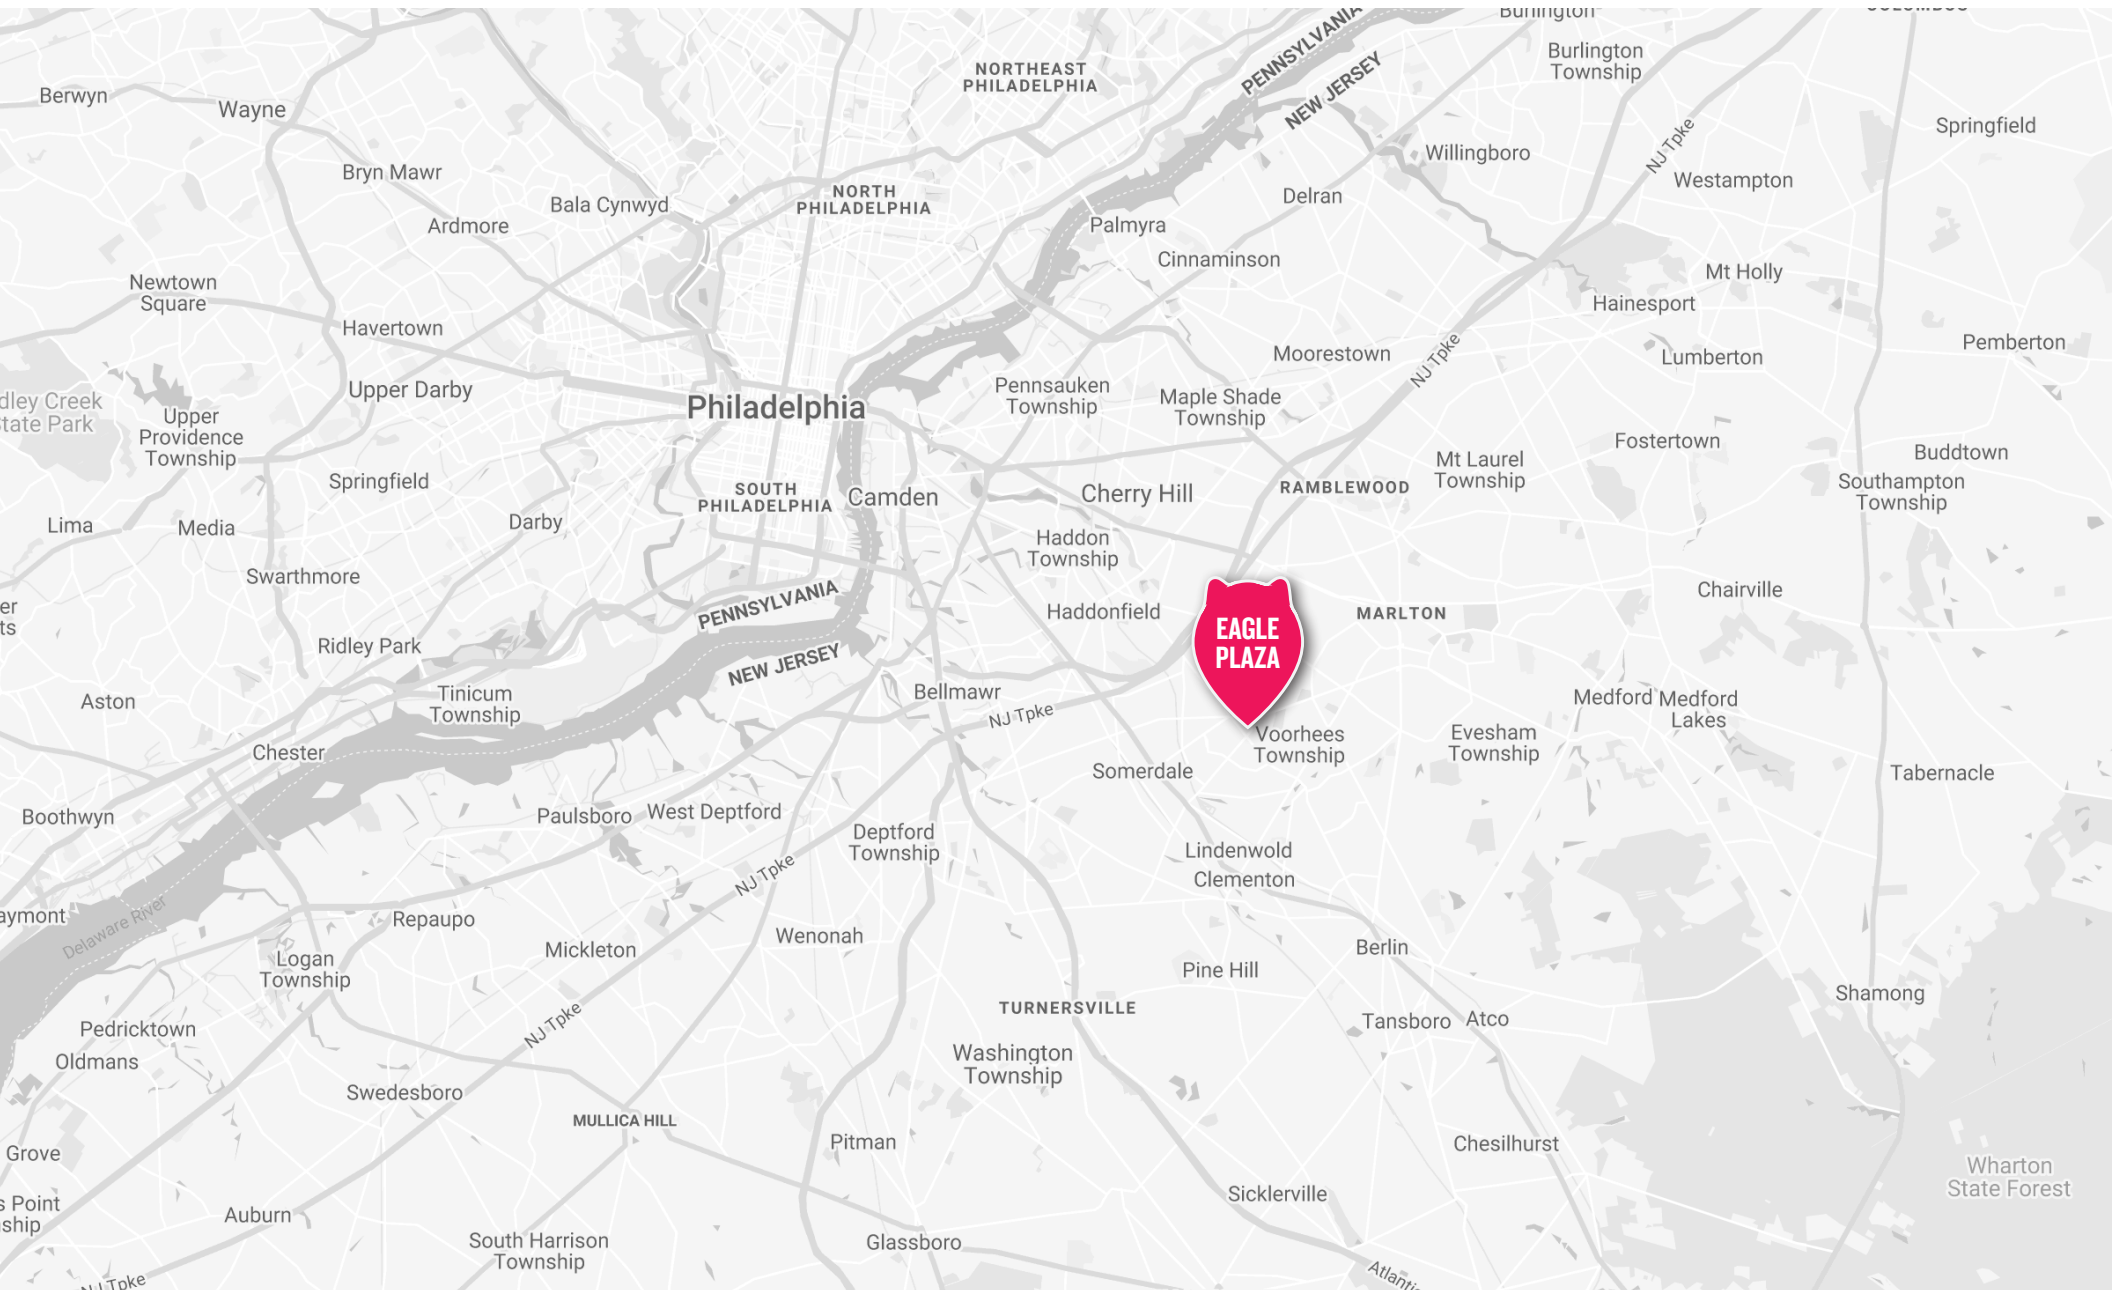

EAGLE PLAZA

700 HADDONFIELD-BERLIN RD | VOORHEES, NJ

1,200 - 22,000 SF AVAILABLE

CONTACT

JOSEPH RANISZEWSKI
jraniszewski@hellomsc.com
215.883.7390

GABE AMZALLAG
gamzallag@hellomsc.com
215.883.7406

MATTHEW COOPER
mcooper@hellomsc.com
215.883.7388