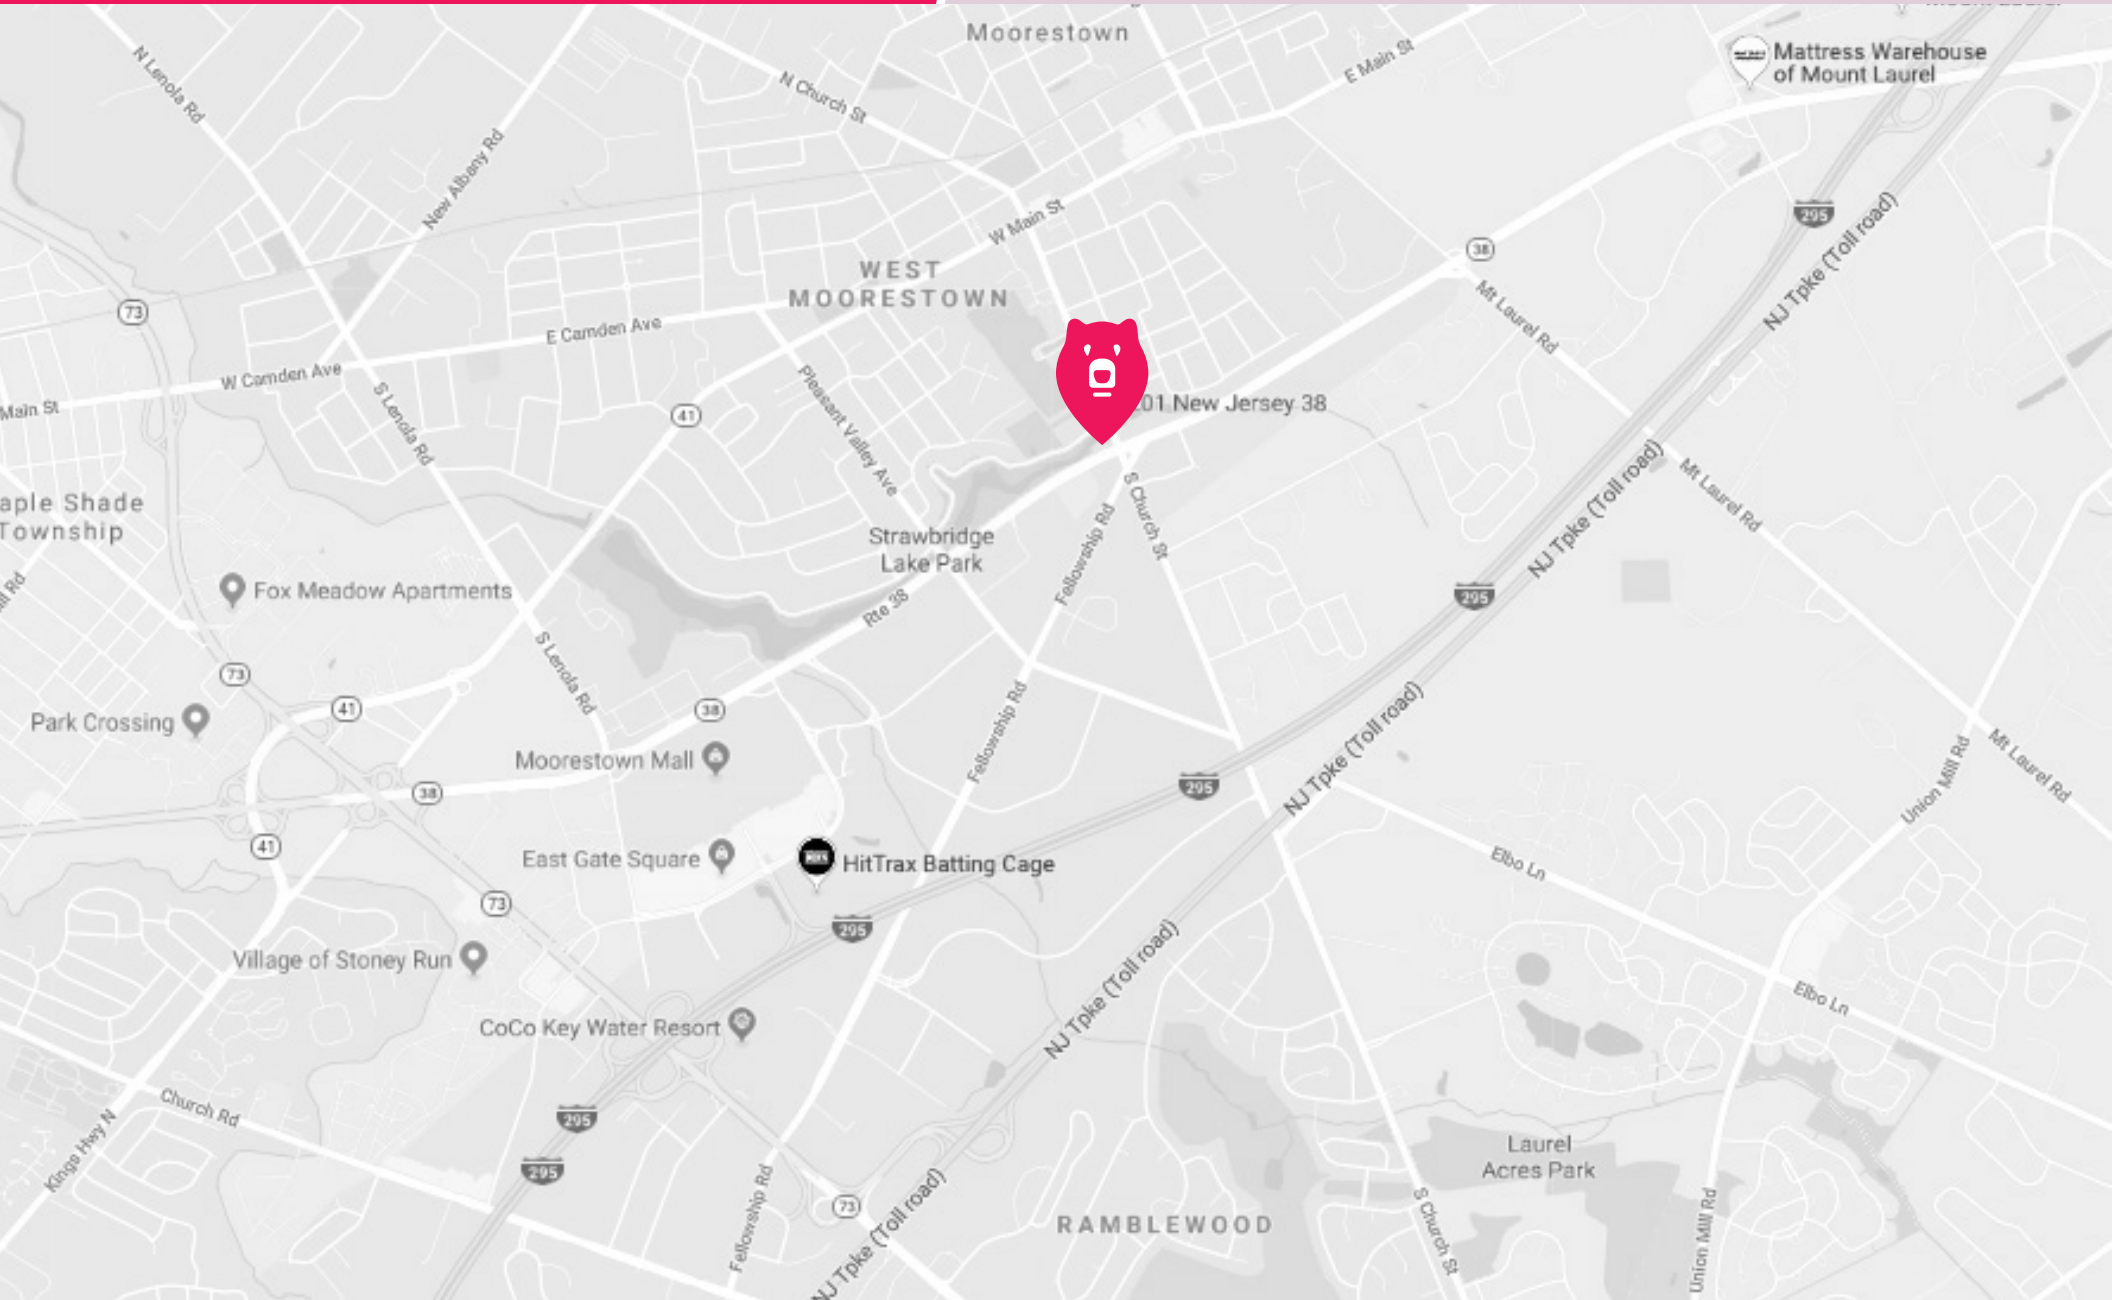

201 WEST ROUTE 38

MOORESTOWN, NJ

EXISTING GAS STATION FOR SALE

CONTACT

DANNY WOLF

[dewolf@MSCretail.com](mailto:dwolf@MSCretail.com)

215.883.7398