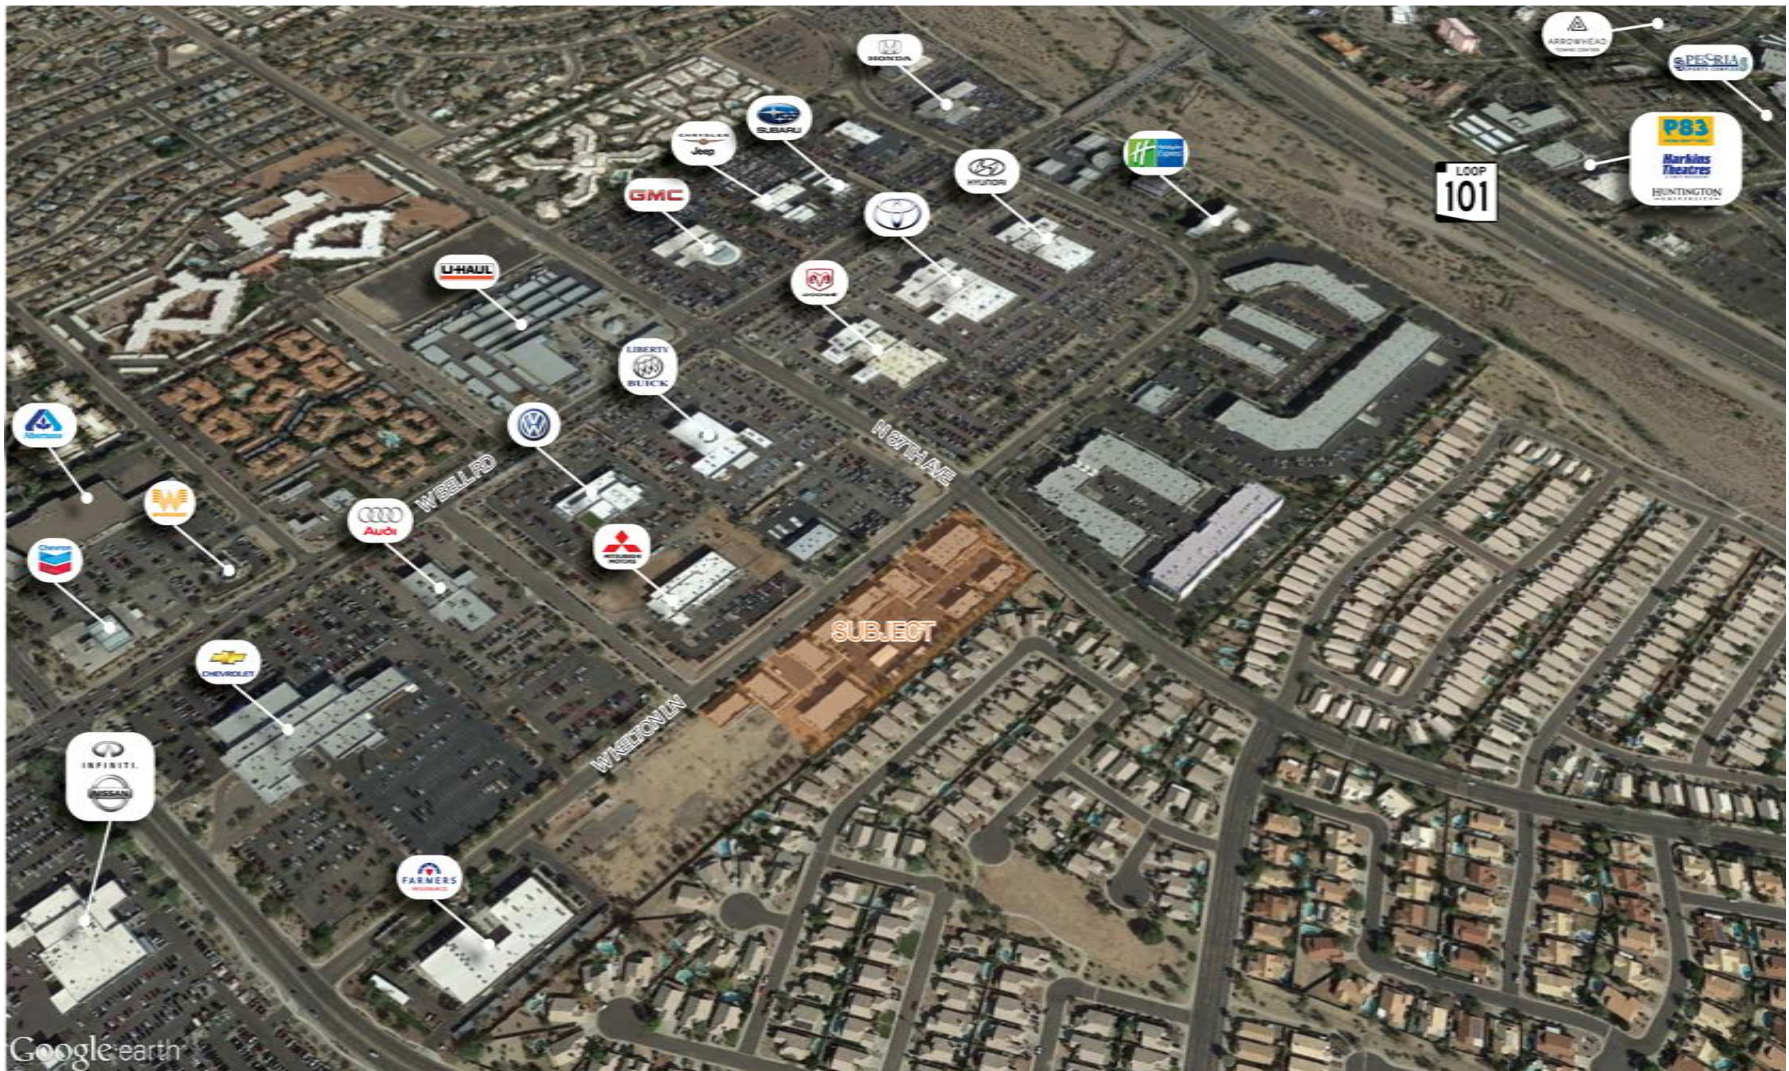

Arrowhead Business Park

Aerial Map

Troy Giammarco

+1 602 393 6693
troy.giammarco@naihorizon.com

Joe Pequeno

+1 602 393 6602
joe.pequeno@naihorizon.com