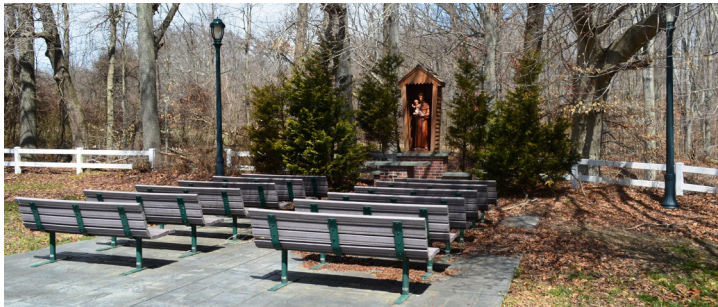

sludwig@naimichael.com

For Sale

Mattaponi Retreat Center

129± Acres | Upper Marlboro, MD

The Mattaponi Retreat Center is located southeast of Washington DC near the Patuxent River. This unique property features a beautifully maintained manor home, two smaller homes, three barns, seven cottages, a conference center with an institutional kitchen, and dining area for 100. The property features approximately 129 acres of land, with approximately 70 acres tilled and the balance forested. There are many recreational features, including soccer/lacrosse fields, basketball courts, a large pond with great fishing and a camping area.

This property offers owners an opportunity to own a turn-key estate with incredible opportunities.

Outdoor Chapel

Conference Hall

Chapel

Gate House

Dining Hall

Dining Room

Dining Hall Kitchen