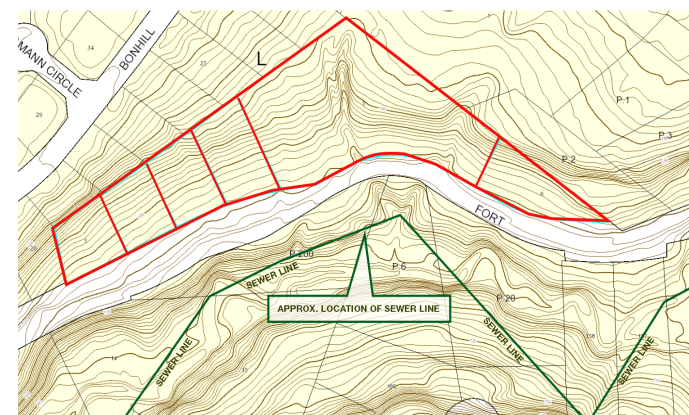

Zoning

R-80 (Single Family detached homes)

Demographics

	1 mile	3 mile	5 mile
Population	5,484	28,655	86,606
Households (HH)	1,936	9,917	30,669
Avg HH Income	\$159,560	\$165,410	\$159,378

Spotlight Demographics 2019 Est.

WSSC Water Map

WSSC Sewer Map showing Lot layout and Conservation Area (6 Buildable Lots)

Contour Map w/ Approx. Location of Sewer Line