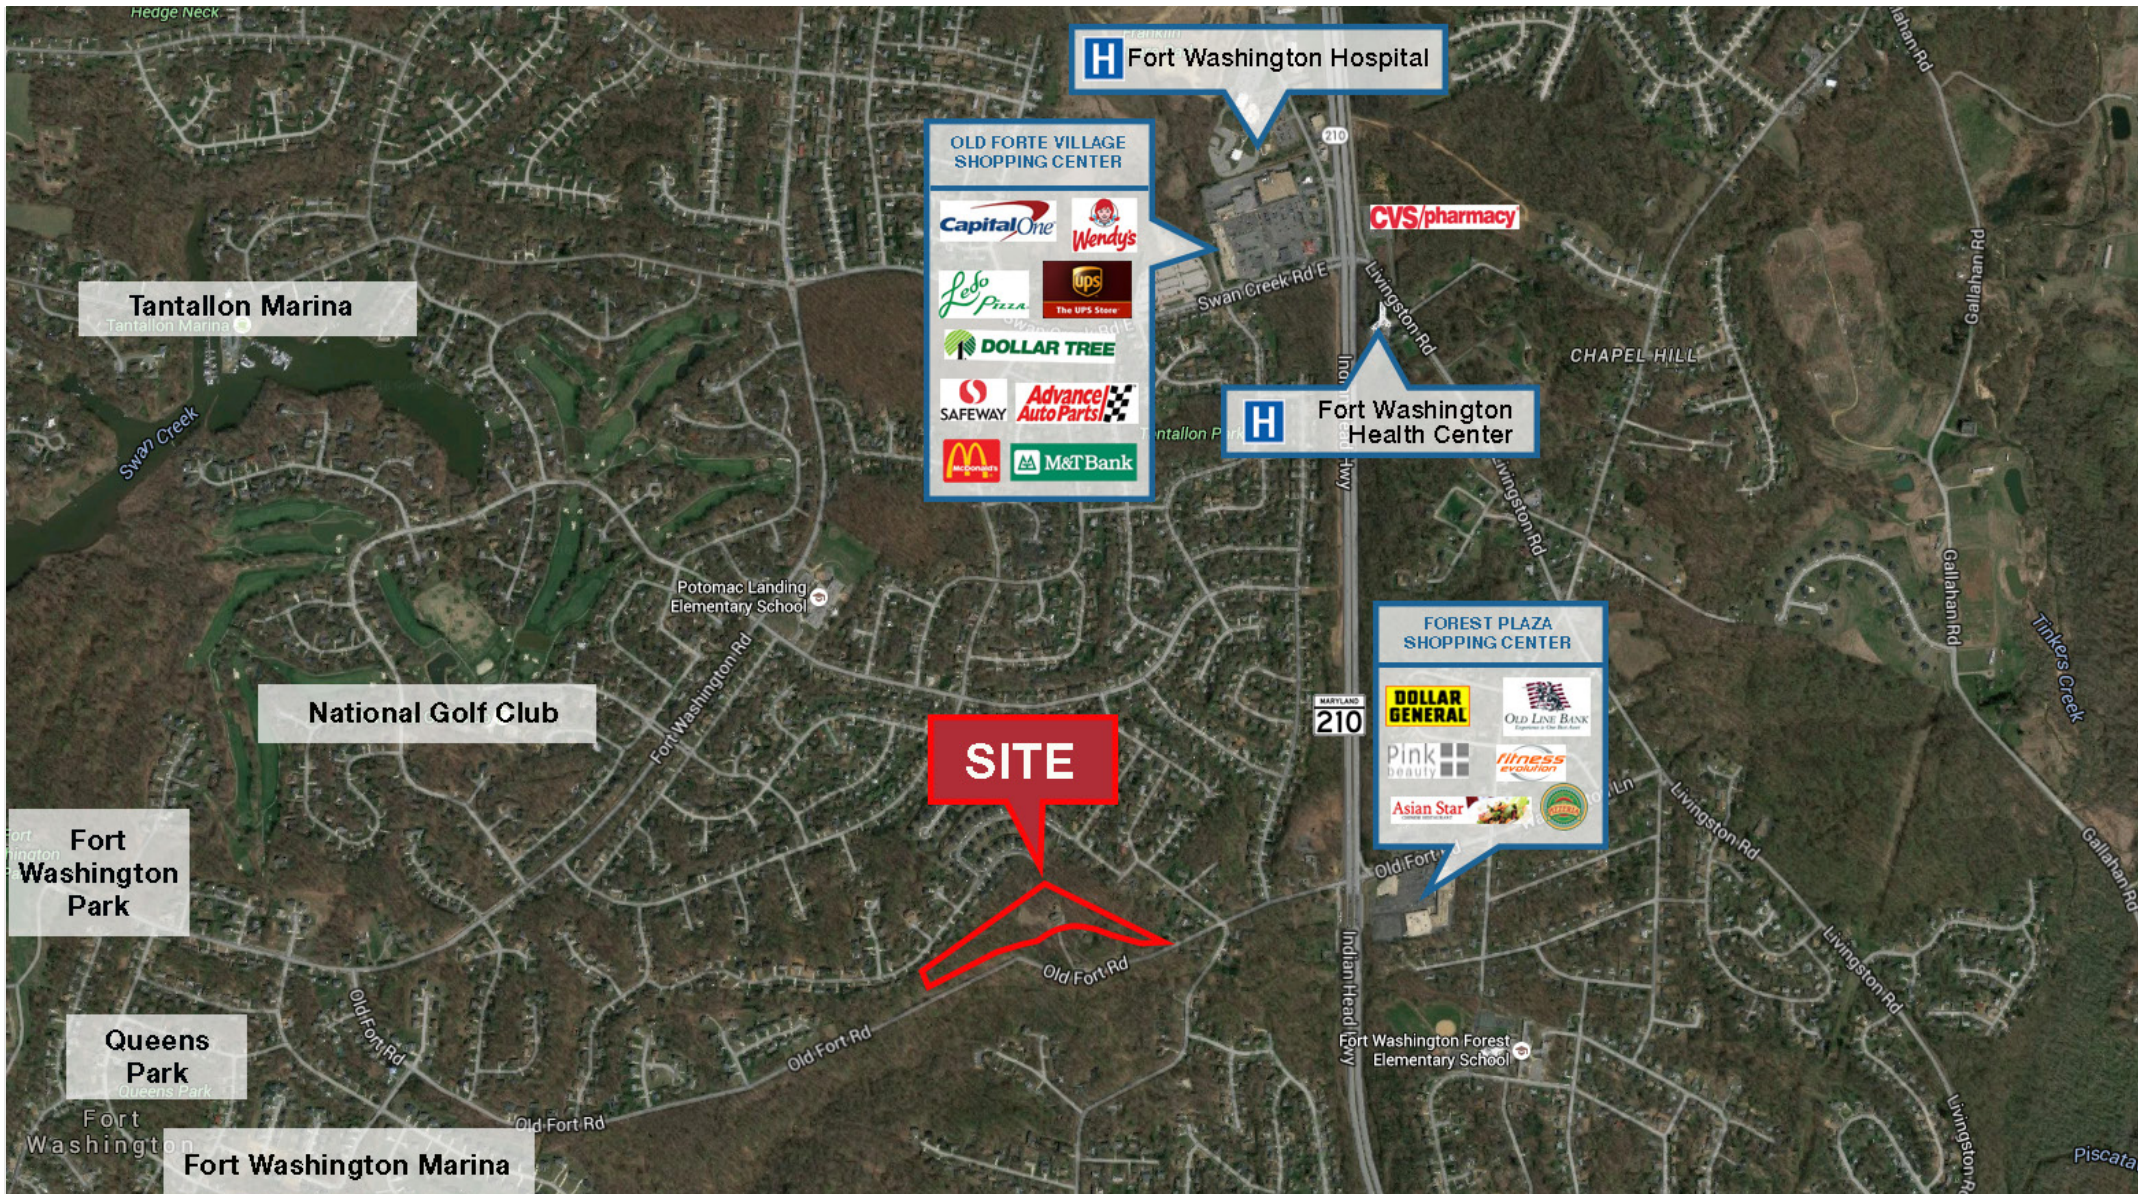

Marcus N. Daniels
+1 301 918 2954
mdaniels@naimichael.com

13203-13217 Old Fort Road

Fort Washington, Prince George's County, MD

Property Description

- Approx. 6.239 acres
- Six (6) recorded lots
- Zoned R-80 (Single Family Detached)
- Minutes from Indian Head Hwy. and I-95
- Close to shopping and amenities
- Water Systems Area 3 and Sewer Systems Area 3 with water and sewer service near site
- In active residential development area with excellent amenity support
- Exceptionally well priced hard-to-find buildable lots
- **OFFERING PRICE: ~~\$635,000.00~~**
REDUCED PRICE: \$480,000.00

10100 Business Parkway
Lanham, Maryland 20706
+1 301 459 4400
naimichael.com

All or Part

6.239 ± Acres of Land

Available 6 Separate Units

Description

Six (6) recorded Lots on Old Fort Road.

Size

6.239 ± acres of land of which 1.298 acres is dedicated for public use.

Area

Fort Washington, MD, located minutes from Indian Head, Hwy. and I-95.

Location

Old Fort Road is right off of Route 210, Indian Head Hwy. and minutes away from I-95, National Harbor.

Schools

Accokeek Academy, Fort Washington Forest and Potomac Landing.

WSSC Water Map

WSSC Sewer Map showing Lot layout and Conservation Area (6 Buildable Lots)

Contour Map w/ Approx. Location of Sewer Line