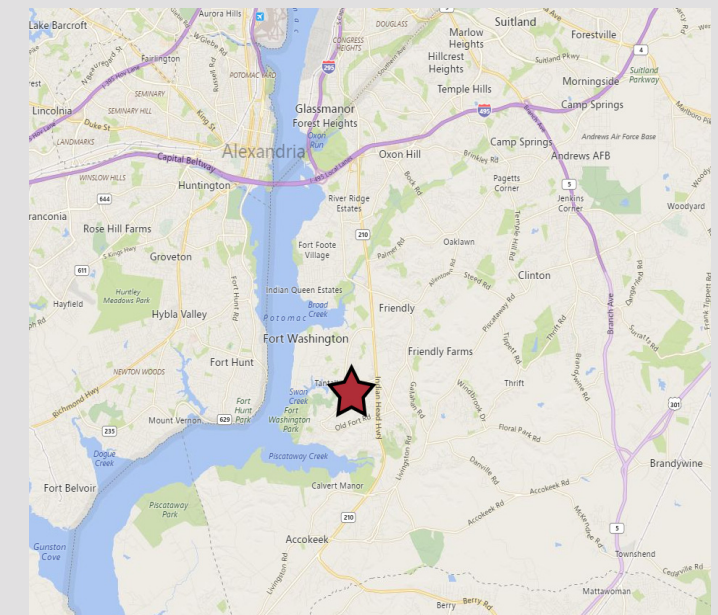

Marcus N. Daniels
+1 301 918 2954
mdaniels@naimichael.com

13203-13217 Old Fort Road

Fort Washington, Prince George's County, MD

Property Description

- Approx. 6.239 acres
- Six (6) recorded lots
- Zoned R-80 (Single Family Detached)
- Minutes from Indian Head Hwy. and I-95
- Close to shopping and amenities
- Water Systems Area 3 and Sewer Systems Area 3 with water and sewer service near site
- In active residential development area with excellent amenity support
- Exceptionally well priced hard-to-find buildable lots
- **OFFERING PRICE: ~~\$635,000.00~~**
REDUCED PRICE: \$480,000.00

Area

Fort Washington, MD, located minutes from Indian Head, Hwy. and I-95.

Location

Old Fort Road is right off of Route 210, Indian Head Hwy. and minutes away from I-95, National Harbor.

Schools

Accokeek Academy, Fort Washington Forest and Potomac Landing.

WSSC Water Map

WSSC Sewer Map showing Lot layout and Conservation Area (6 Buildable Lots)

Contour Map w/ Approx. Location of Sewer Line