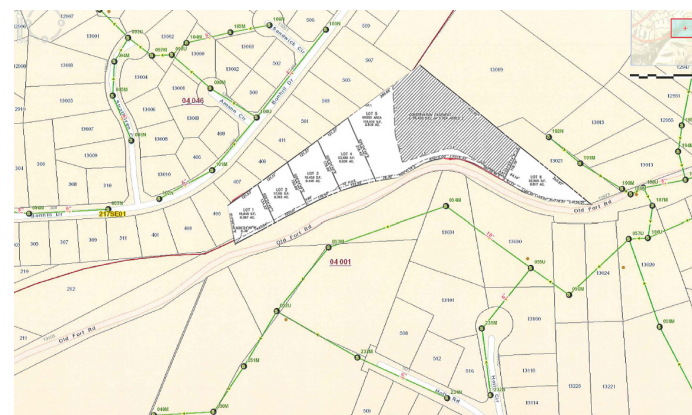

Area

Fort Washington, MD, located minutes from Indian Head, Hwy. and I-95.

Location

Old Fort Road is right off of Route 210, Indian Head Hwy. and minutes away from I-95, National Harbor.

Schools

Accokeek Academy, Fort Washington Forest and Potomac Landing.

Zoning

R-80 (Single Family detached homes)

Demographics

	1 mile	3 mile	5 mile
Population	5,484	28,655	86,606
Households (HH)	1,936	9,917	30,669
Avg HH Income	\$159,560	\$165,410	\$159,378

Spotlight Demographics 2019 Est.

WSSC Water Map

WSSC Sewer Map showing Lot layout and Conservation Area (6 Buildable Lots)

Contour Map w/ Approx. Location of Sewer Line