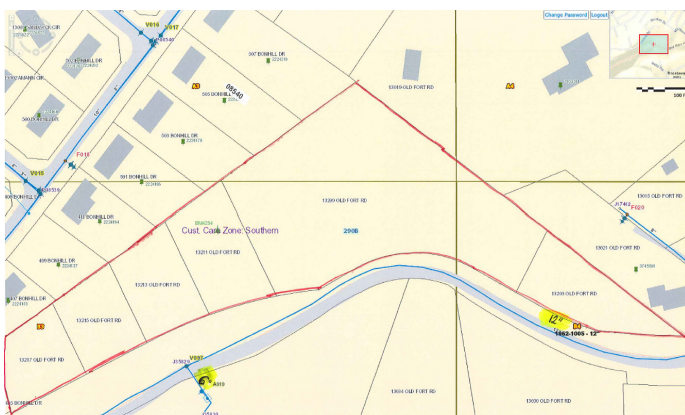

Area

Fort Washington, MD, located minutes from Indian Head, Hwy. and I-95.

Location

Old Fort Road is right off of Route 210, Indian Head Hwy. and minutes away from I-95, National Harbor.

Schools

Accokeek Academy, Fort Washington Forest and Potomac Landing.

Zoning

R-80 (Single Family detached homes)

Demographics

	1 mile	3 mile	5 mile
Population	5,484	28,655	86,606
Households (HH)	1,936	9,917	30,669
Avg HH Income	\$159,560	\$165,410	\$159,378

Spotlight Demographics 2019 Est.

WSSC Water Map

WSSC Sewer Map showing Lot layout and Conservation Area (6 Buildable Lots)

Contour Map w/ Approx. Location of Sewer Line