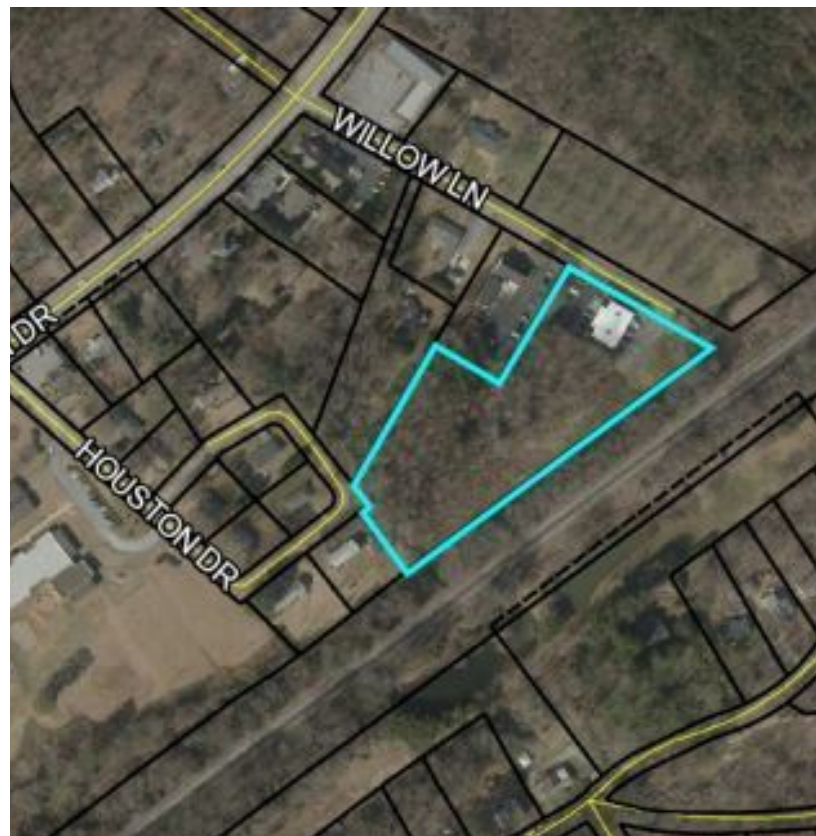

Andrew Babb

O: +1 864 398 4444

C: +1 864 316 9488

ababb@naiearlefurman.com

1 Real Estate Way
Spartanburg, SC 29302
naiearlefurman.com