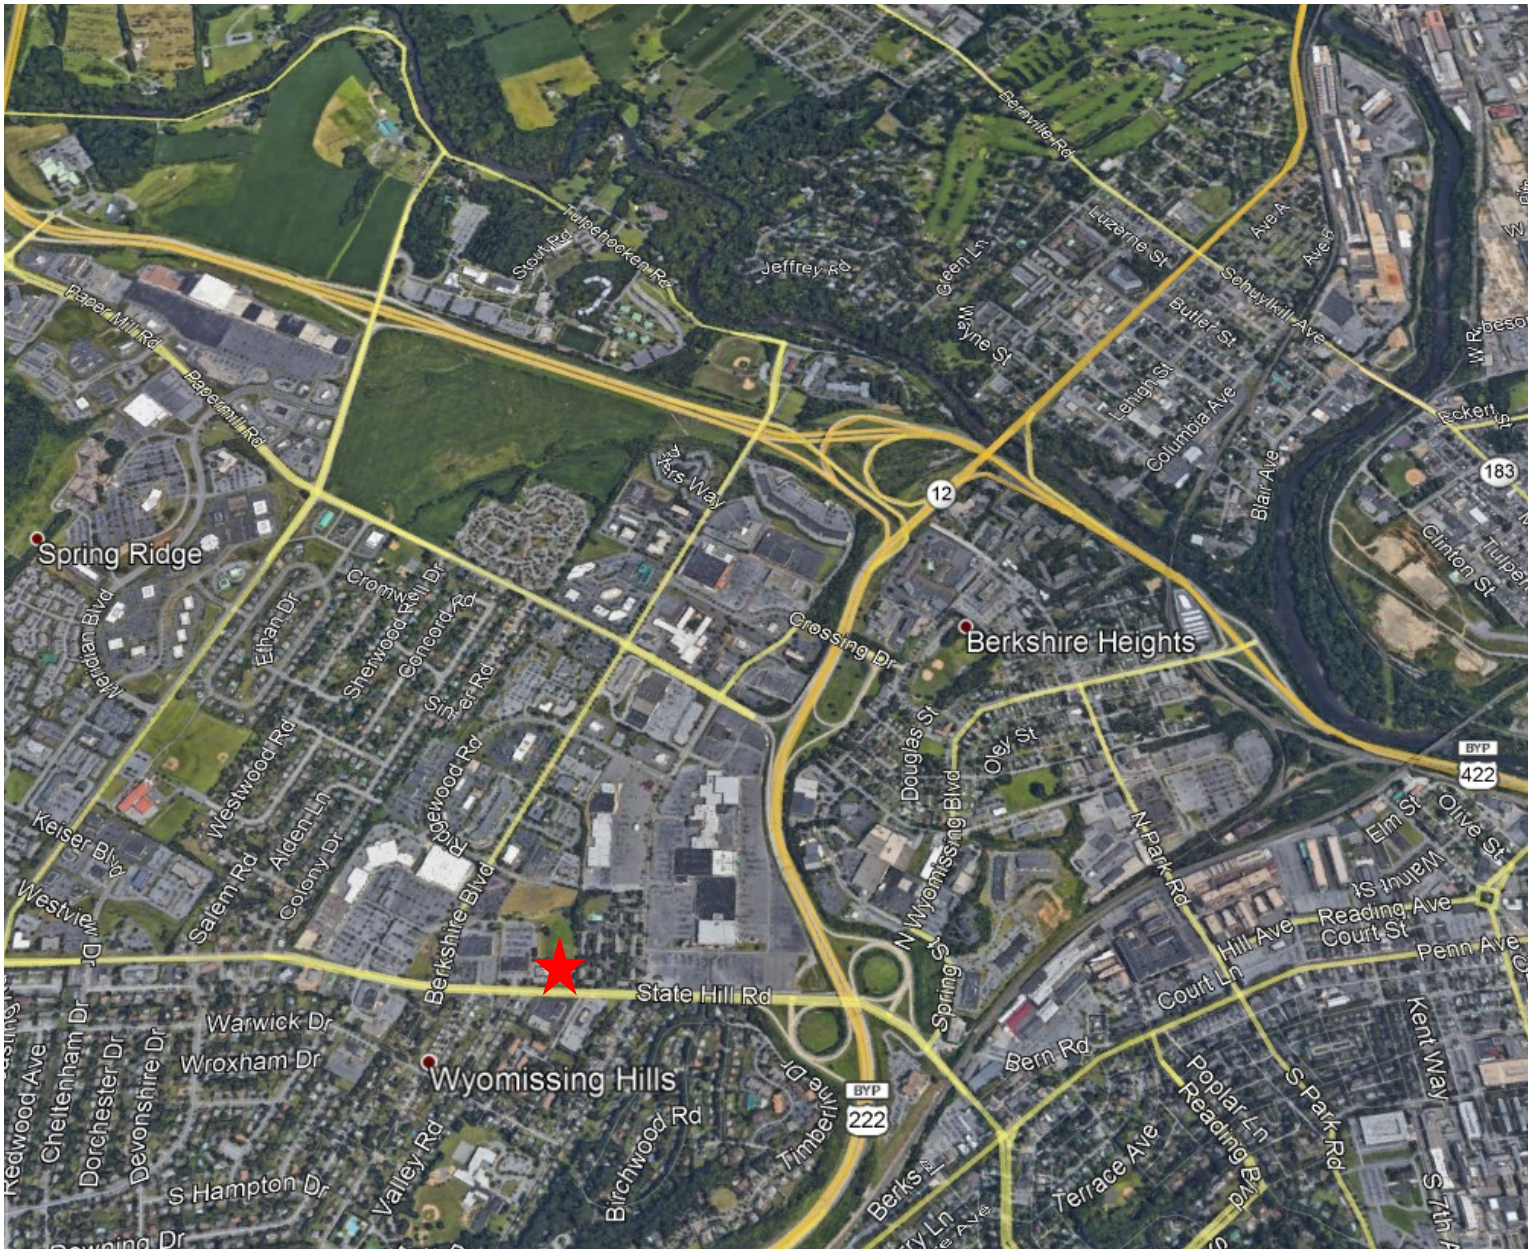

Location

For Lease
1981 State Hill Road
Wyomissing, PA 19610

875 Berkshire Boulevard, Suite 102
Wyomissing, PA 19610
+1 610 779 1400
naikeystone.com