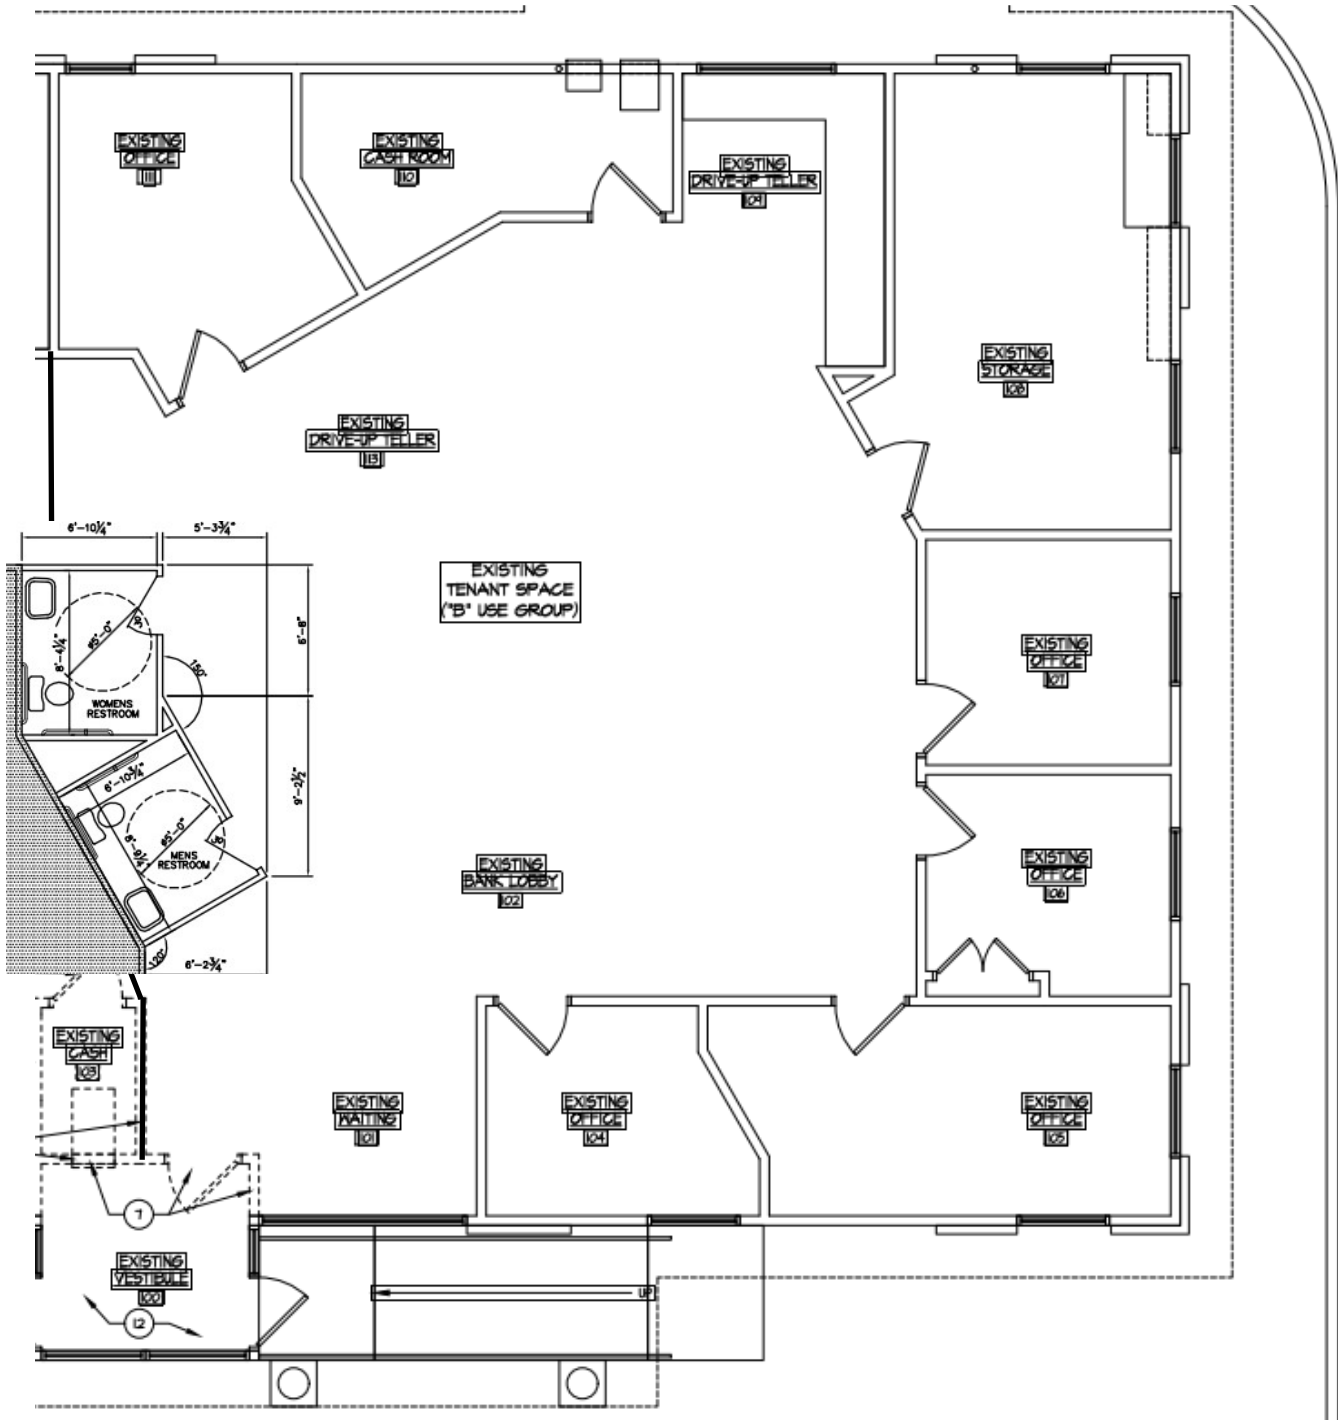

For Lease
1981 State Hill Road
Wyomissing, PA 19610

Floorplan