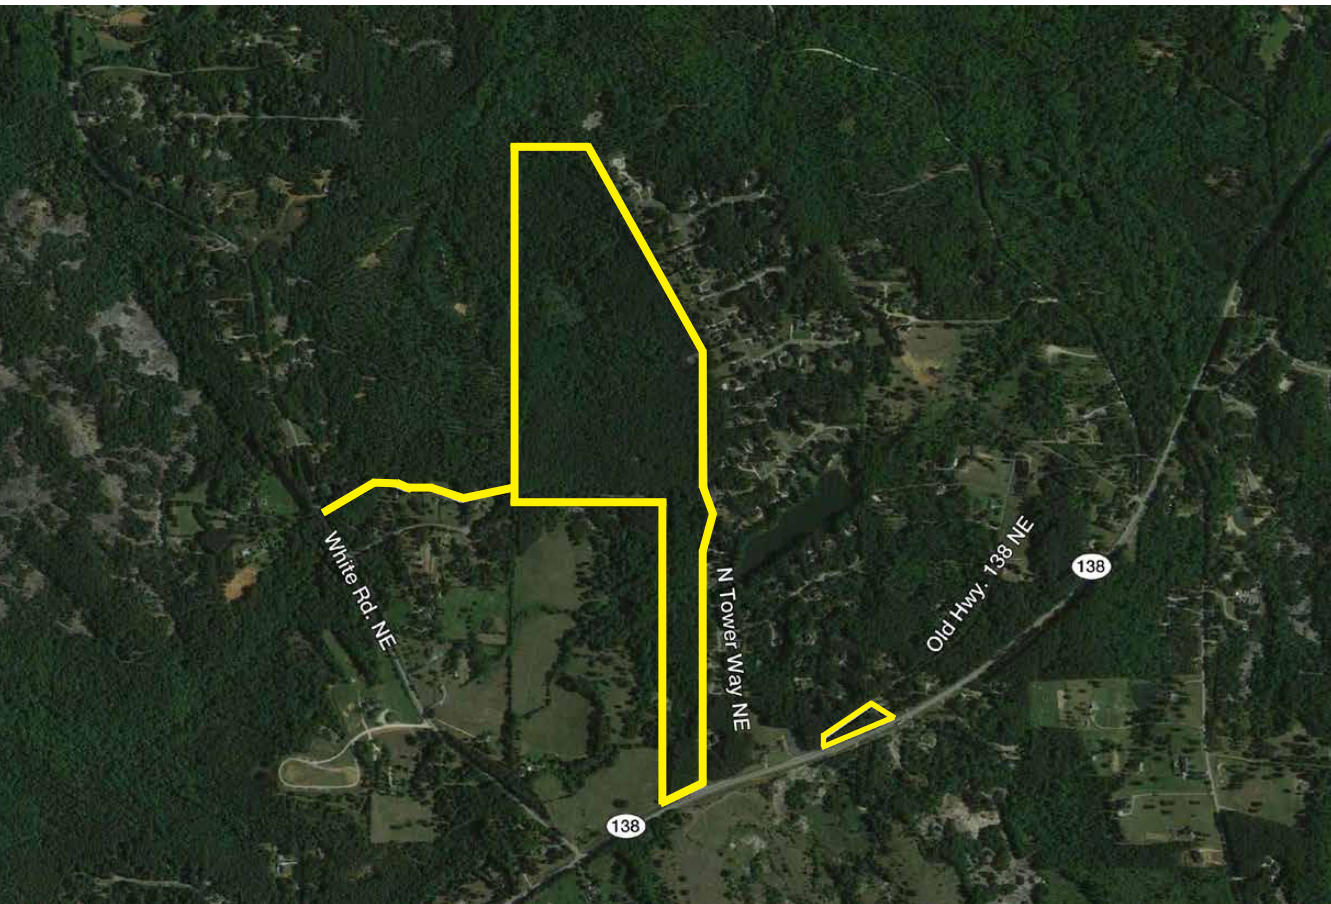

For Sale

±104.9 Acres
Available

Rockdale County

Zoned Residential

5 Miles to I-20

Flat Topo

Highway 138

Conyers, GA 30013