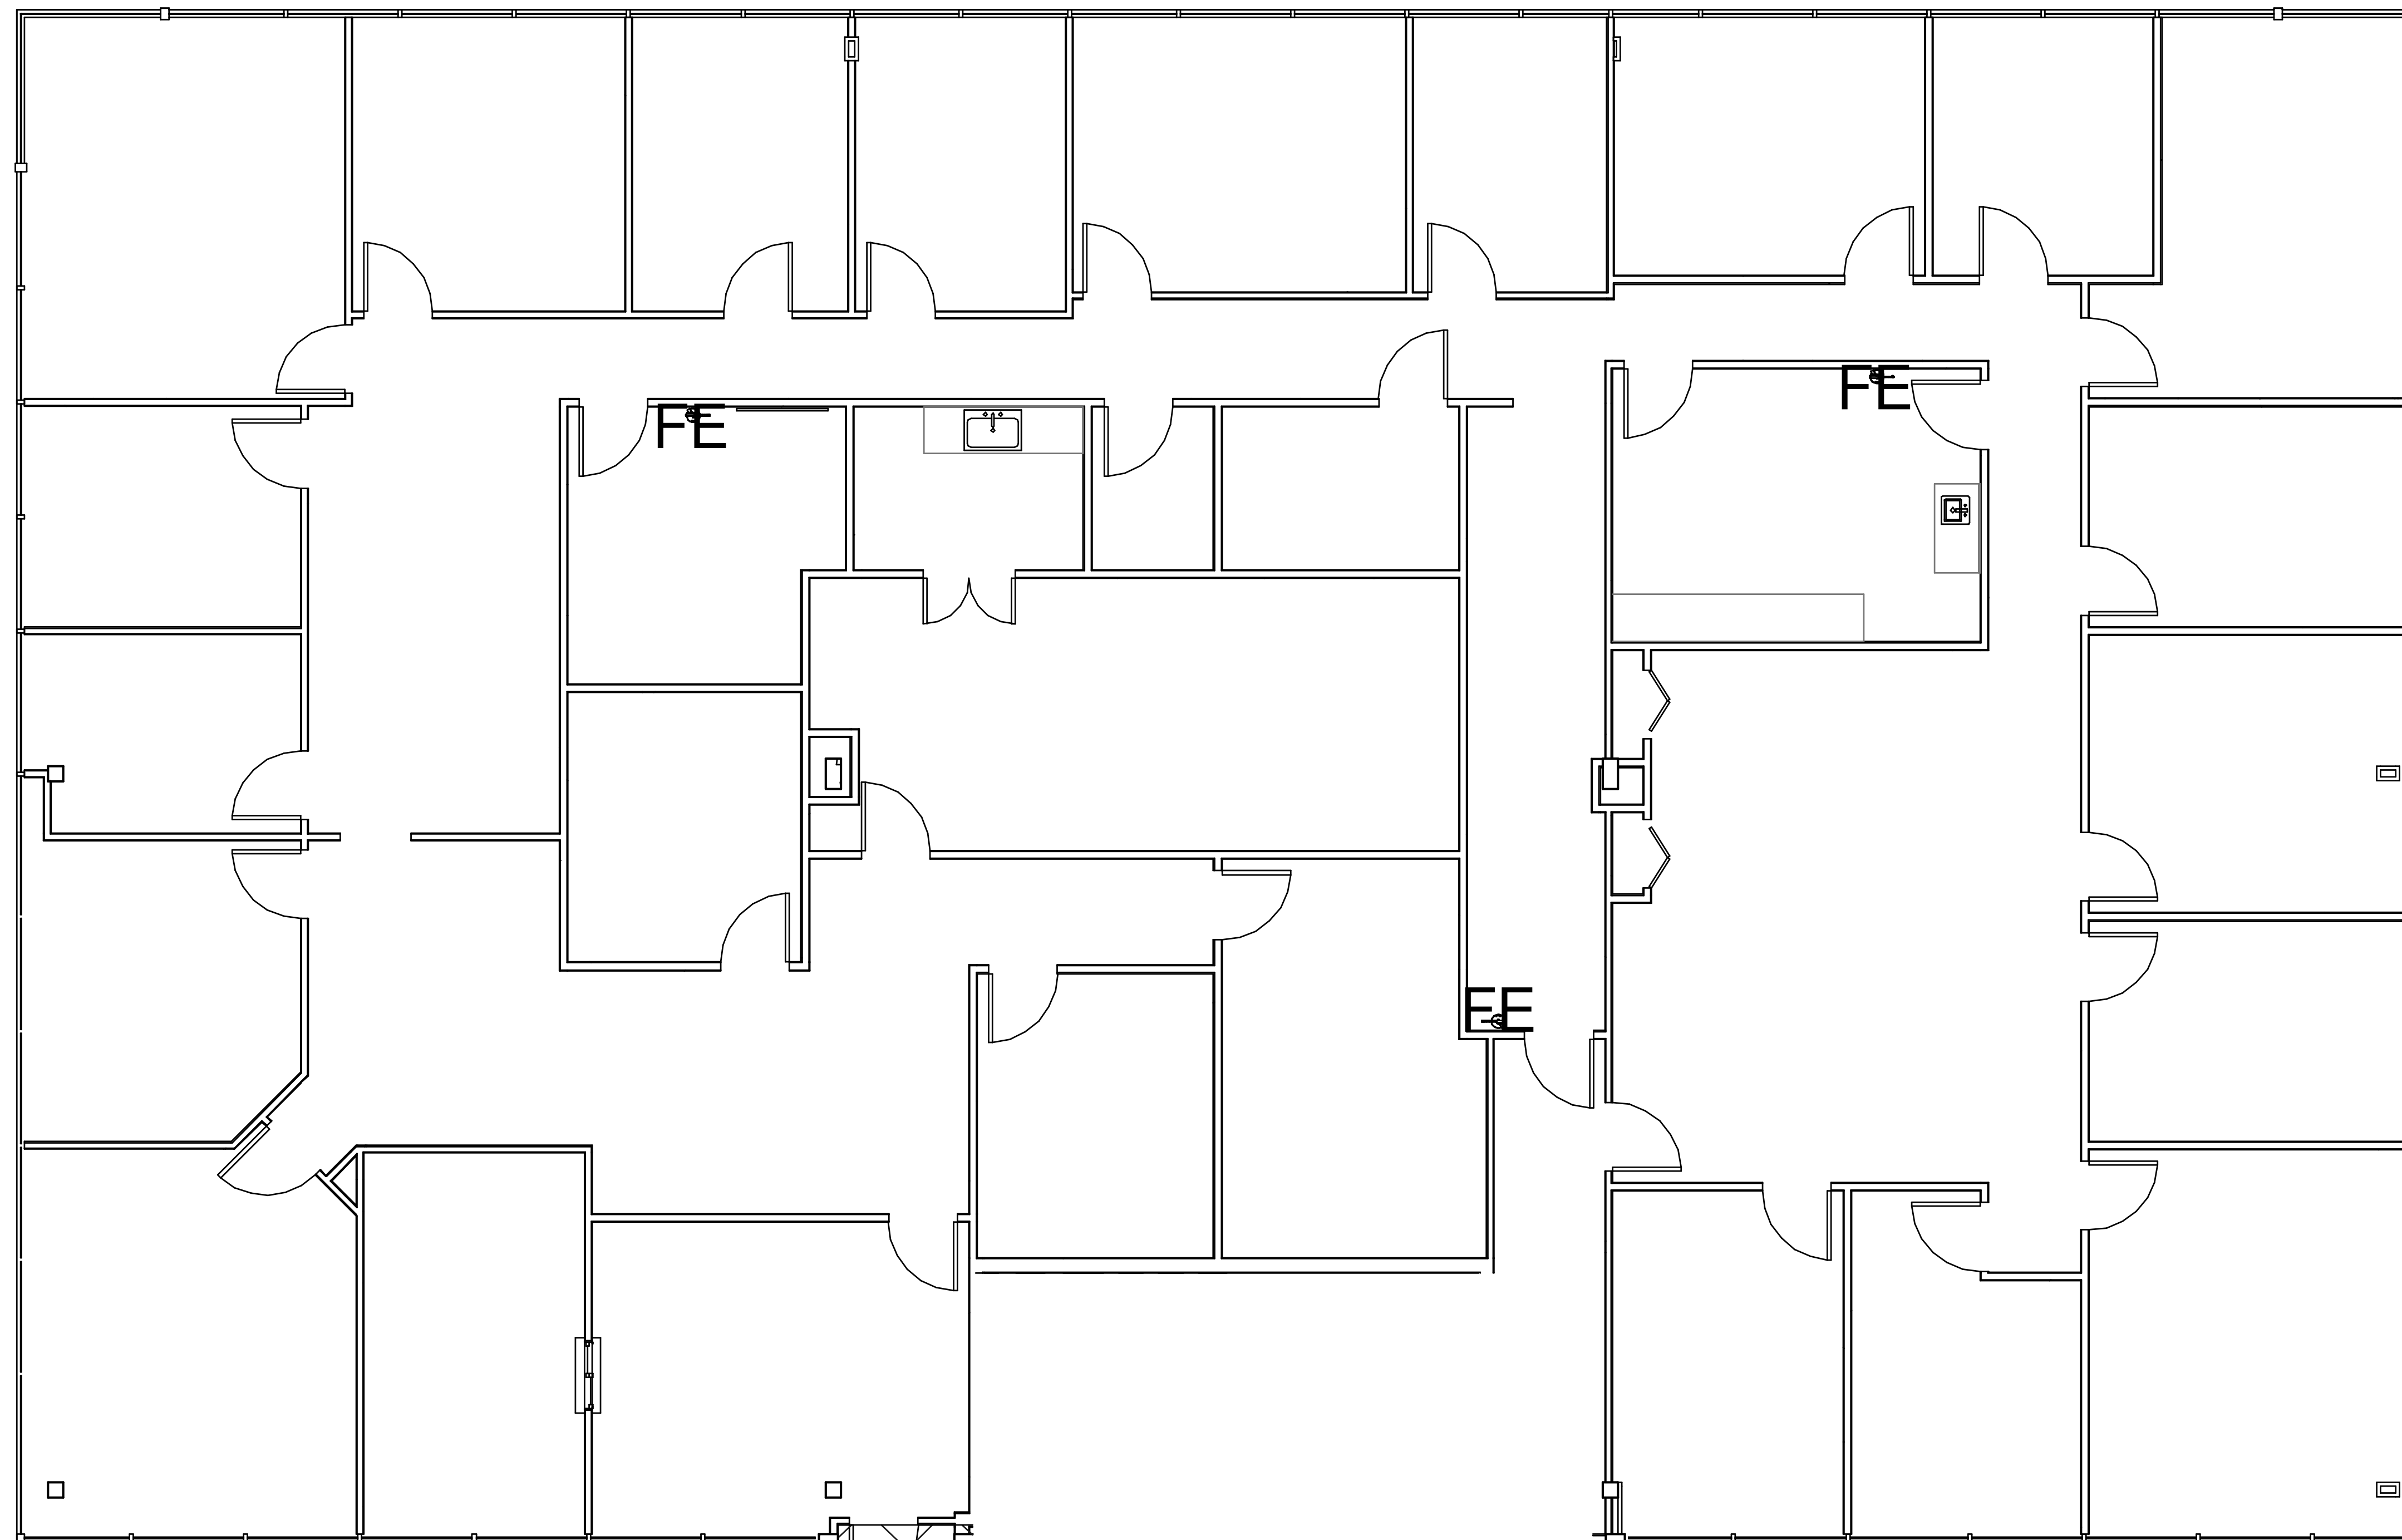

# NORTHRIDGE PAVILION

1301 HIGHTOWER TRAIL

**SUITE 210**

7,514 RSF Available