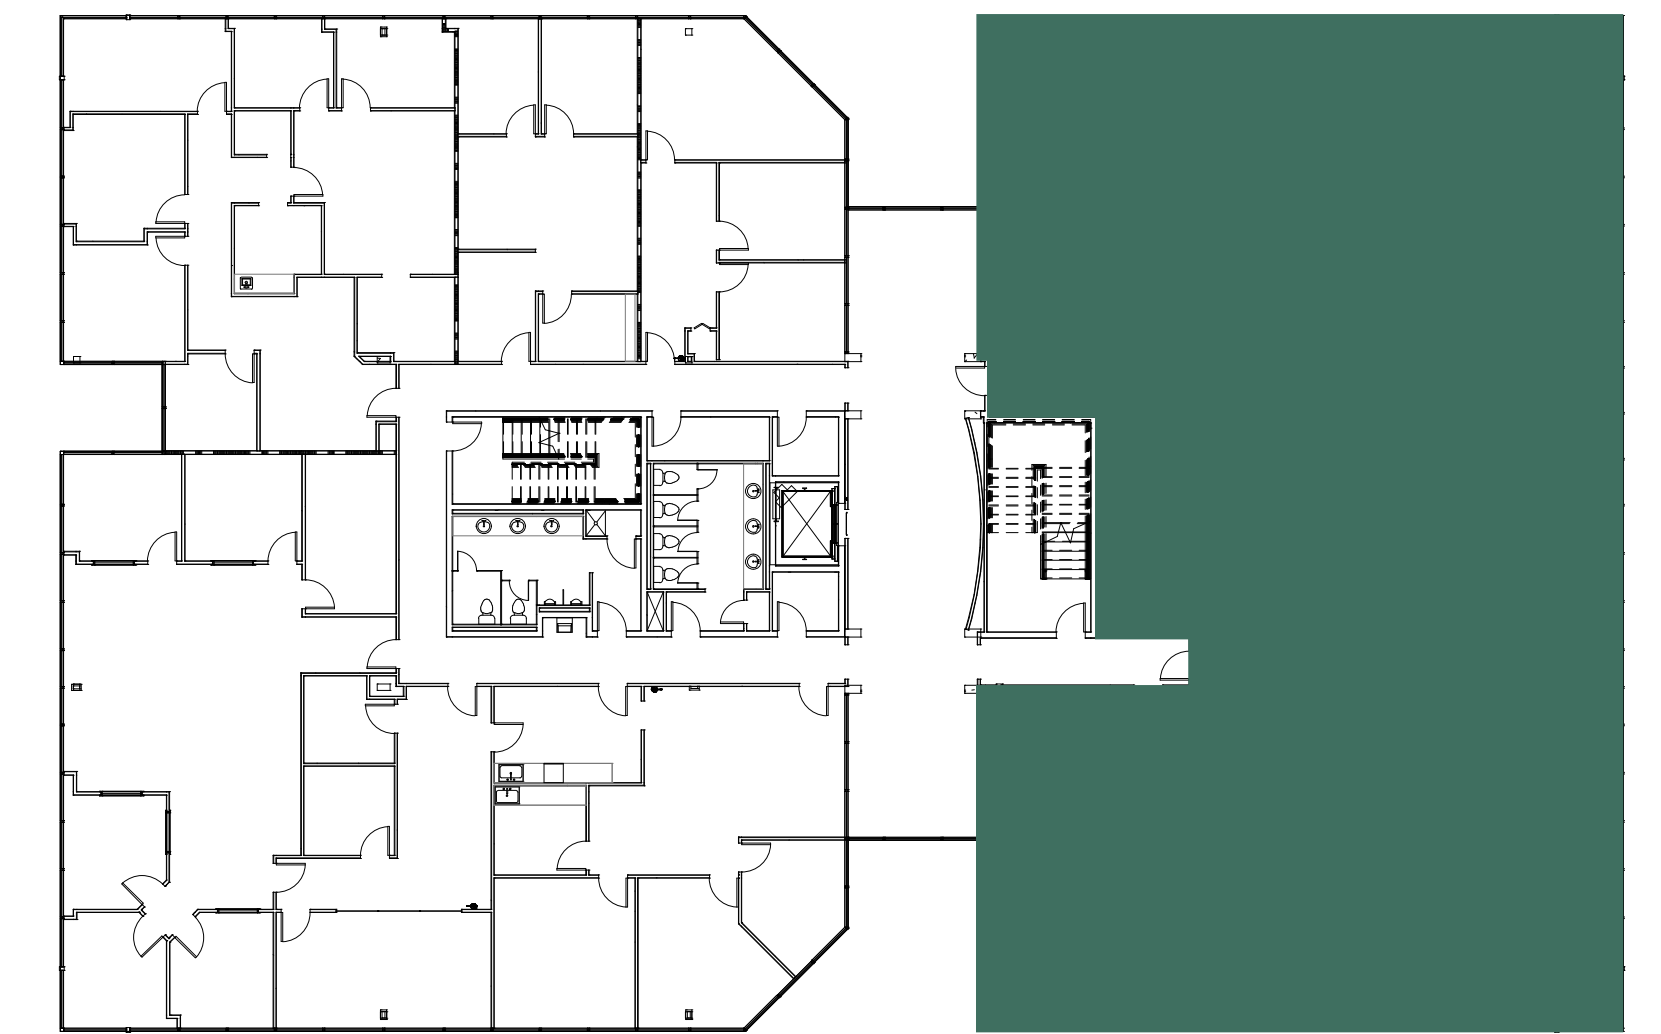

# NORTHRIDGE PAVILION

1301 HIGHTOWER TRAIL

**SUITE 210**

7,514 RSF Available