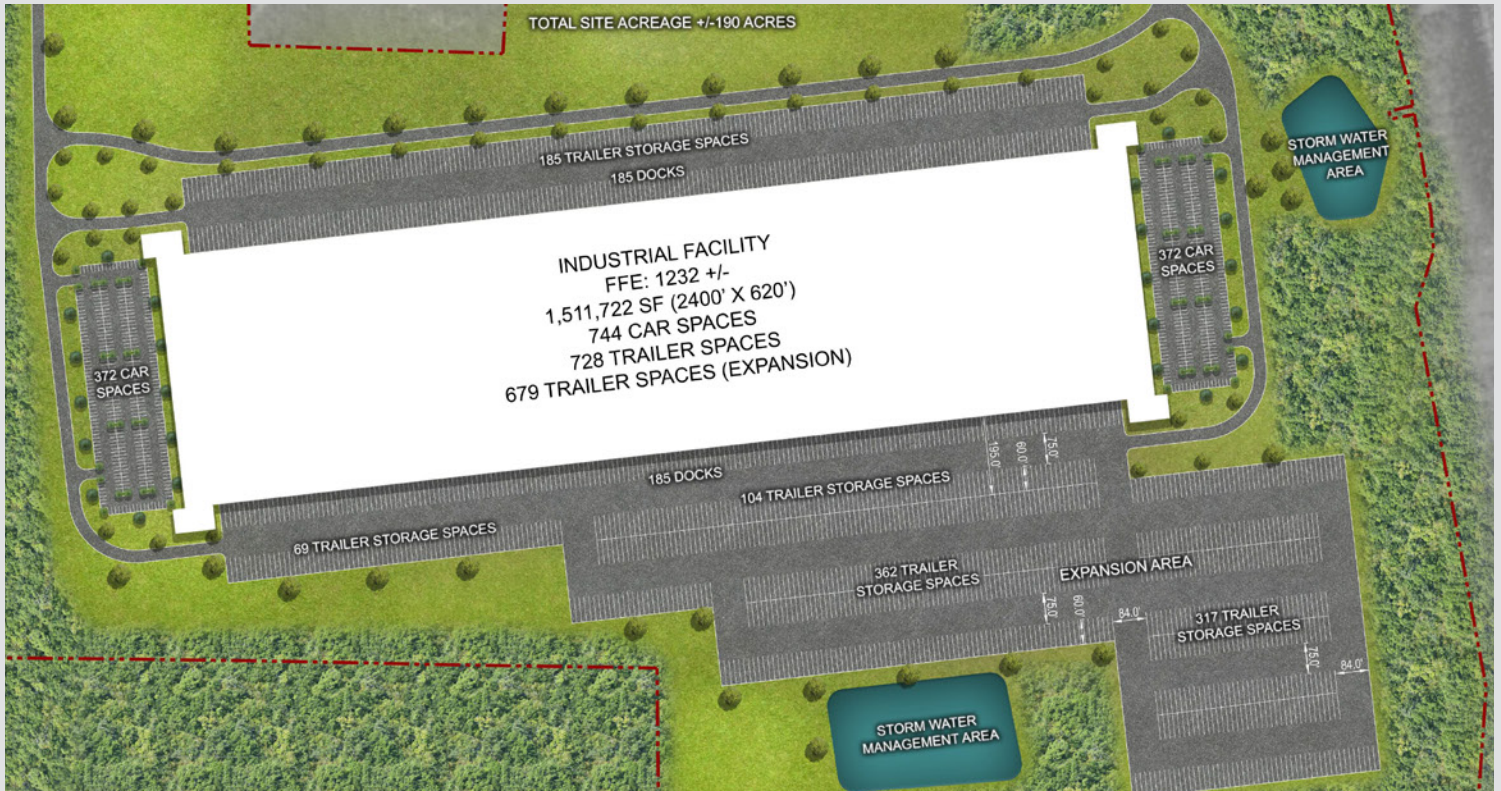

PANATTONI

WEST LOGISTICS CENTER

±1.5M SF Available
For Build-to-Suit or Sale
Interstate 20 & SR 100, Tallapoosa, GA

- Prime Location on I-20 Distribution Corridor
- Build-to-Suit Manufacturing & Distribution Facility

Marketed by

NAI Brannen Goddard

JACK HADEN
404 812 4012 / jhaden@naibg.com

MIKE CHAMBERS
404 812 4011 / mchambers@naibg.com

PANATTONI

WEST LOGISTICS CENTER

Building (SF)	±1,511,722
Site Size (AC)	±195 Acres with direct frontage on Interstate 20
Clearance Height	40' (proposed)
Truck Court Depths	195'
Building Depth	620'
Column Spacing	Build-to-suit to tenant/user specifications
Speed Bays	Build-to-suit to tenant/user specifications
Slab on Grade Thickness	Build-to-suit to tenant/user specifications
Roofing	Build-to-suit to tenant/user specifications
Fire Protection	ESFR (proposed)
Dock Doors	370 (9' x 10') (proposed)
Auto Parking	744
Trailer Parking	1,407 (728 with 679 for expansion)