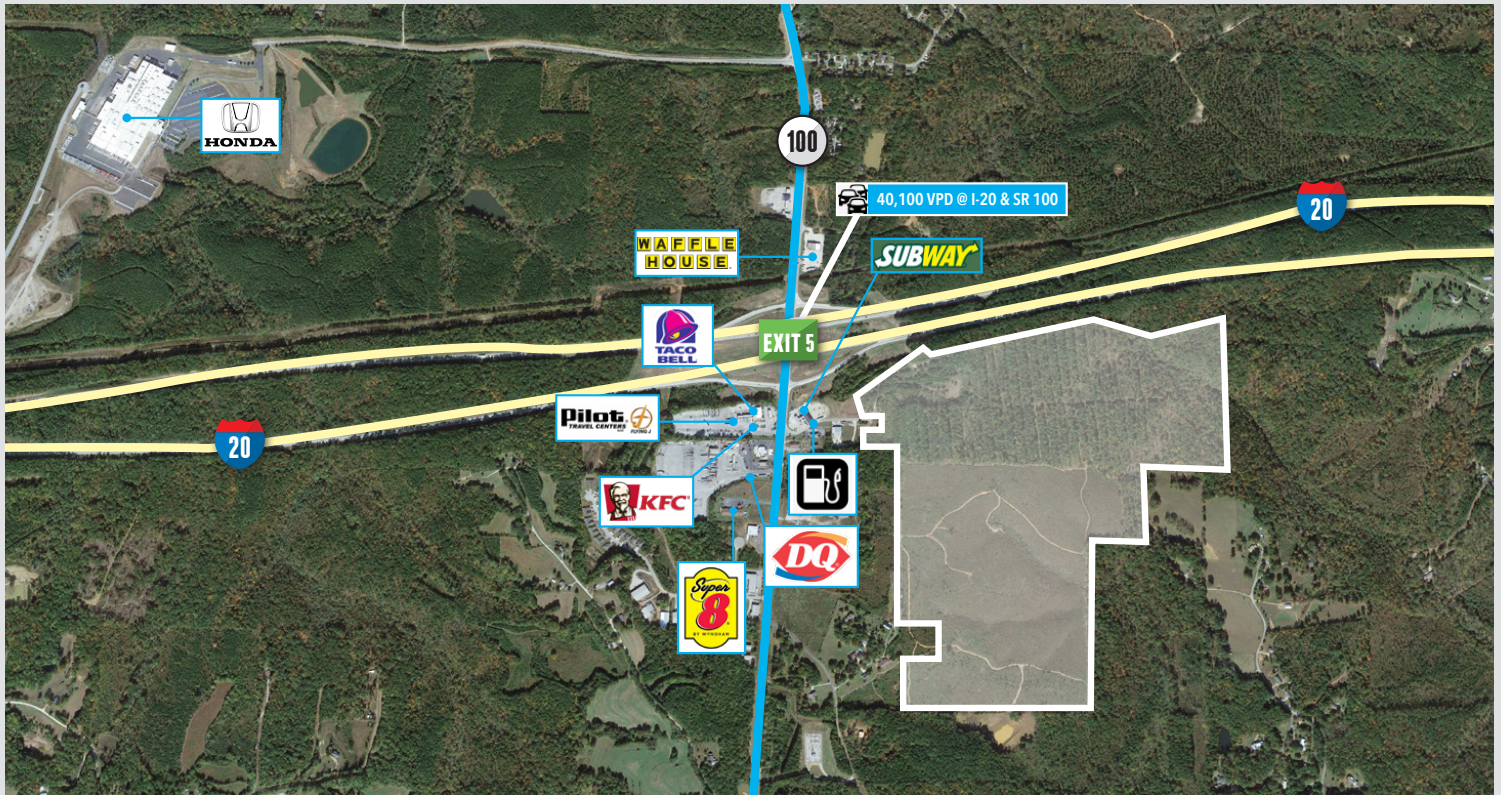

PANATTONI WEST LOGISTICS CENTER

DRIVE TIME within 45 minutes	POPULATION 606,185	MEDIAN AGE 37	WORKFORCE 238,000	TRAFFIC COUNT 40,100

COMPETITIVE ADVANTAGES

Tier-2 Job Tax Credit with additional state and local tax credit and incentive programs

100% Freeport with inventory tax exemption on all classes of materials

Great workforce / labor available

Georgia's Quick Start is an internationally acclaimed workforce development program that provides customized workforce training to qualified new, expanding and existing businesses.

Over 40,000 Vehicles per day on Interstate 20 at site location

Source: ESRI Drive Time and EMSI 2Q 2020