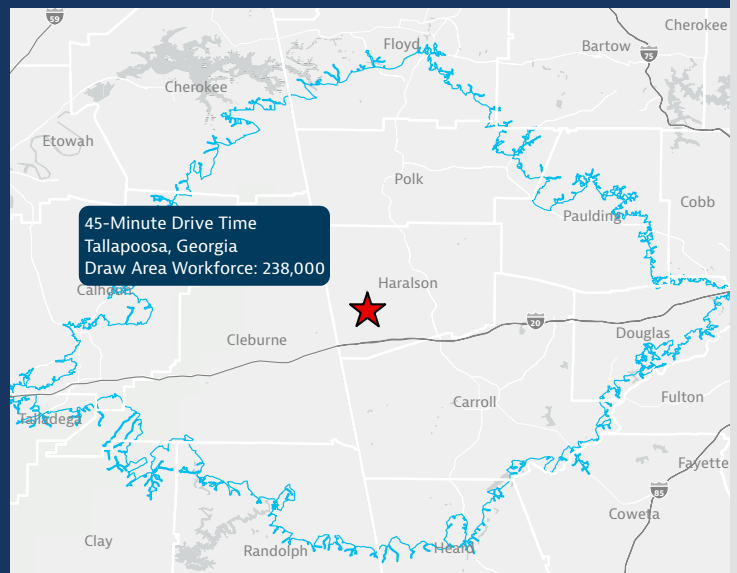

PANATTONI WEST LOGISTICS CENTER

DRIVE TIME within 45 minutes	POPULATION 606,185	MEDIAN AGE 37	WORKFORCE 238,000	TRAFFIC COUNT 40,100
--	------------------------------	-------------------------	-----------------------------	--------------------------------

Georgia's Quick Start is an internationally acclaimed workforce development program that provides customized workforce training to qualified new, expanding and existing businesses.

Over 40,000 Vehicles per day on Interstate 20 at site location

Source: ESRI Drive Time and EMSI 2Q 2020

PANATTONI WEST LOGISTICS CENTER

Located at the base of the ABC Triangle (Atlanta, Birmingham and Chattanooga), Tallapoosa offers a great location with a quality workforce.