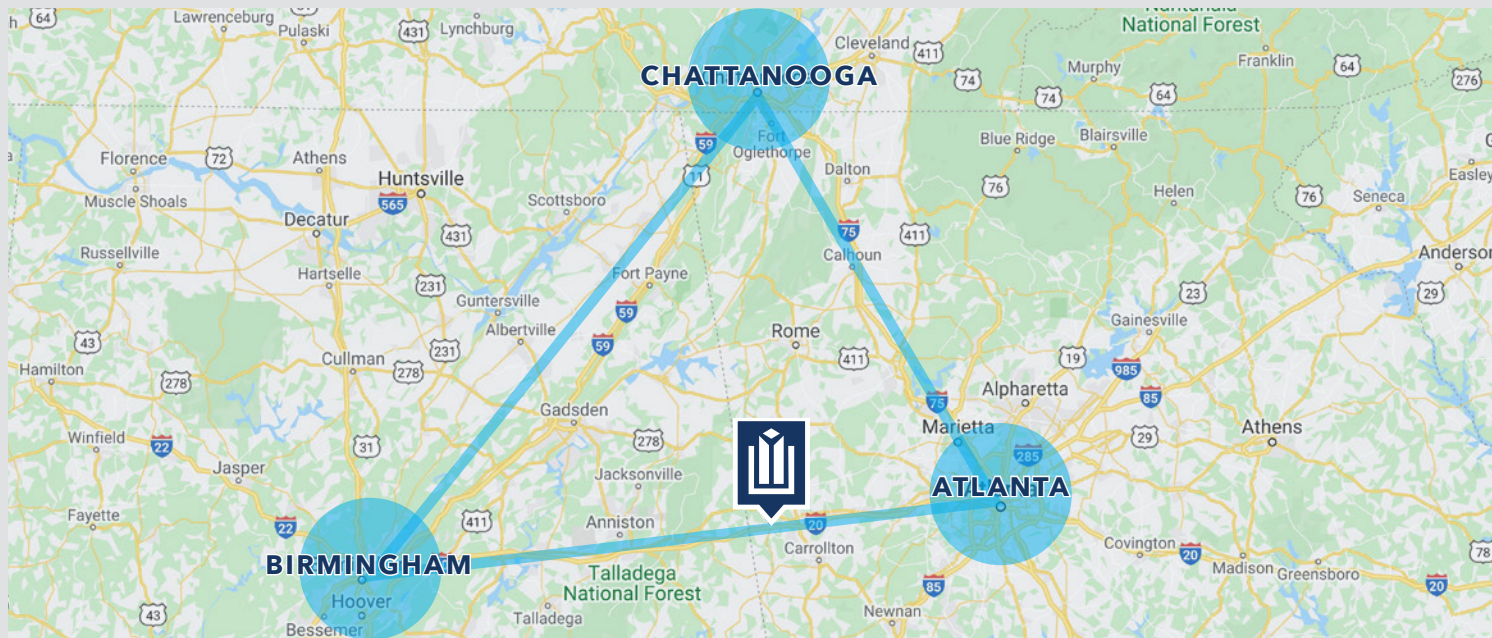

Georgia's Quick Start is an internationally acclaimed workforce development program that provides customized workforce training to qualified new, expanding and existing businesses.

Over 40,000 Vehicles per day on Interstate 20 at site location

Source: ESRI Drive Time and EMSI 2Q 2020

PANATTONI WEST LOGISTICS CENTER

Located at the base of the ABC Triangle (Atlanta, Birmingham and Chattanooga), Tallapoosa offers a great location with a quality workforce.

DISTANCES TO KEY LOCATIONS

AIR

West Georgia Regional Airport.....	9 miles
Atlanta International Airport.....	61 miles
Birmingham International Airport	92 miles
Chattanooga Airport	118 miles

INTERSTATE

I-20.....	¼ mile
I-285	46 miles
I-85	57 miles

PARCEL SHIPPING HUB

FedEx	41 miles
UPS	49 miles

INTERMODAL

Norfolk Southern.....	42 miles
CSX Fairburn	48 miles

PORT CITIES

Huntsville, AL.....	184 miles
Panama City, FL.....	285 miles
Pensacola, FL	295 miles
Savannah, GA.....	302 miles
Mobile, AL	323 miles
Charleston, SC.....	358 miles
Brunswick, GA.....	363 miles