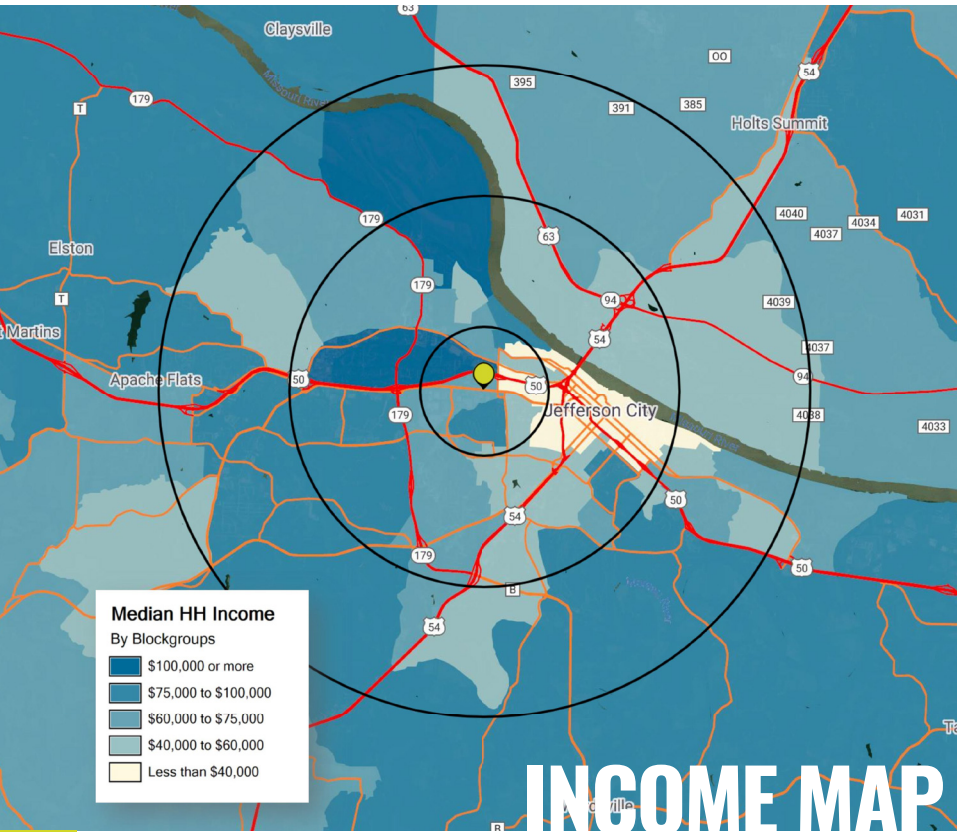

# THE BOULEVARD CENTER

2111 MISSOURI BOULEVARD

JEFFERSON CITY, MO

**LOCATION.**  
commercial real estate

# THE BOULEVARD CENTER

---

## NEIGHBORHOOD VIBE

SCOTT BITNEY

314.818.1550 (OFFICE)  
314.276.4673 (MOBILE)  
Scott@LocationCRE.com

BILL SIEMS

314.818.1566 (OFFICE)  
314.363.8327 (MOBILE)  
Bill@LocationCRE.com

Jefferson City, named for President Thomas Jefferson, is the capital of Missouri. Jefferson City is on the northern edge of the Ozark Plateau on the southern side of the Missouri River near known as Mid-Missouri. It is also at the western edge of one of the major wine-producing regions of the Midwest, the Missouri Rhineland. The cityscape is dominated by the domed Capitol, which rises from a bluff overlooking the Missouri River to the north: Lewis and Clark passed the bluff on their historic expedition upriver before Europeans established any settlement there.

In 2013, Jefferson City was named America's "Most Beautiful Small Town" by Rand McNally.

2020 DEMOGRAPHICS

	1 MILE	3 MILES	5 MILES	10 MILES
<b>POPULATION</b>	5,799	32,434	54,041	81,629
<b>HOUSEHOLDS</b>	2,851	14,935	24,238	34,062
<b>AVG HH INCOME</b>	\$60,994	\$64,028	\$69,365	\$74,398