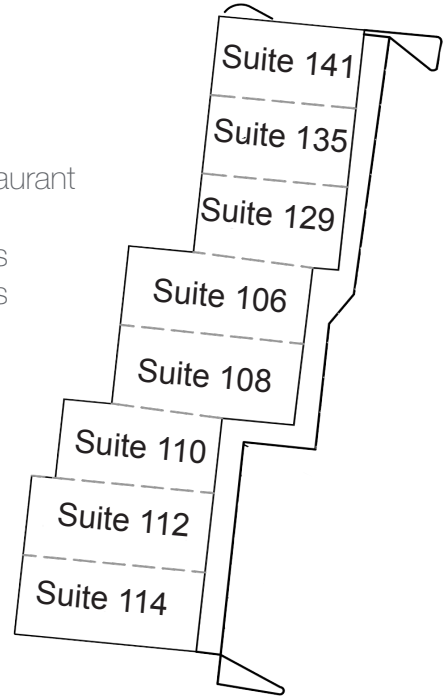

For more information:

Frazier DeVaney

423 267 6549 • fdevaney@charterre.com

For Lease Retail/Office Space

Building 3:

- Suite 114: Subway
- Suite 112: Tropical Produce
- Suite 110: Tropical Produce
- Suite 108: State Farm
- Suite 106: Aji Peruvian Restaurant
- Suite 129: Kairos Church
- Suite 135: TKDO Martial Arts
- Suite 141: TKDO Martial Arts

Building 1:

- Suite 101: **Vacant 2,955 SF**
- Suite 107: Collegedale Tobacco & Beverage Mart
- Suite 113: Joy Chiropractic
- Suite 119: Dr. John A. Sines, DDS

Second Floor:

- Suite 200: Fitness Garage

Building 2:

- Suite 125: Rite Aid

OOLTEWAH RINGGOLD ROAD

APISON PIKE