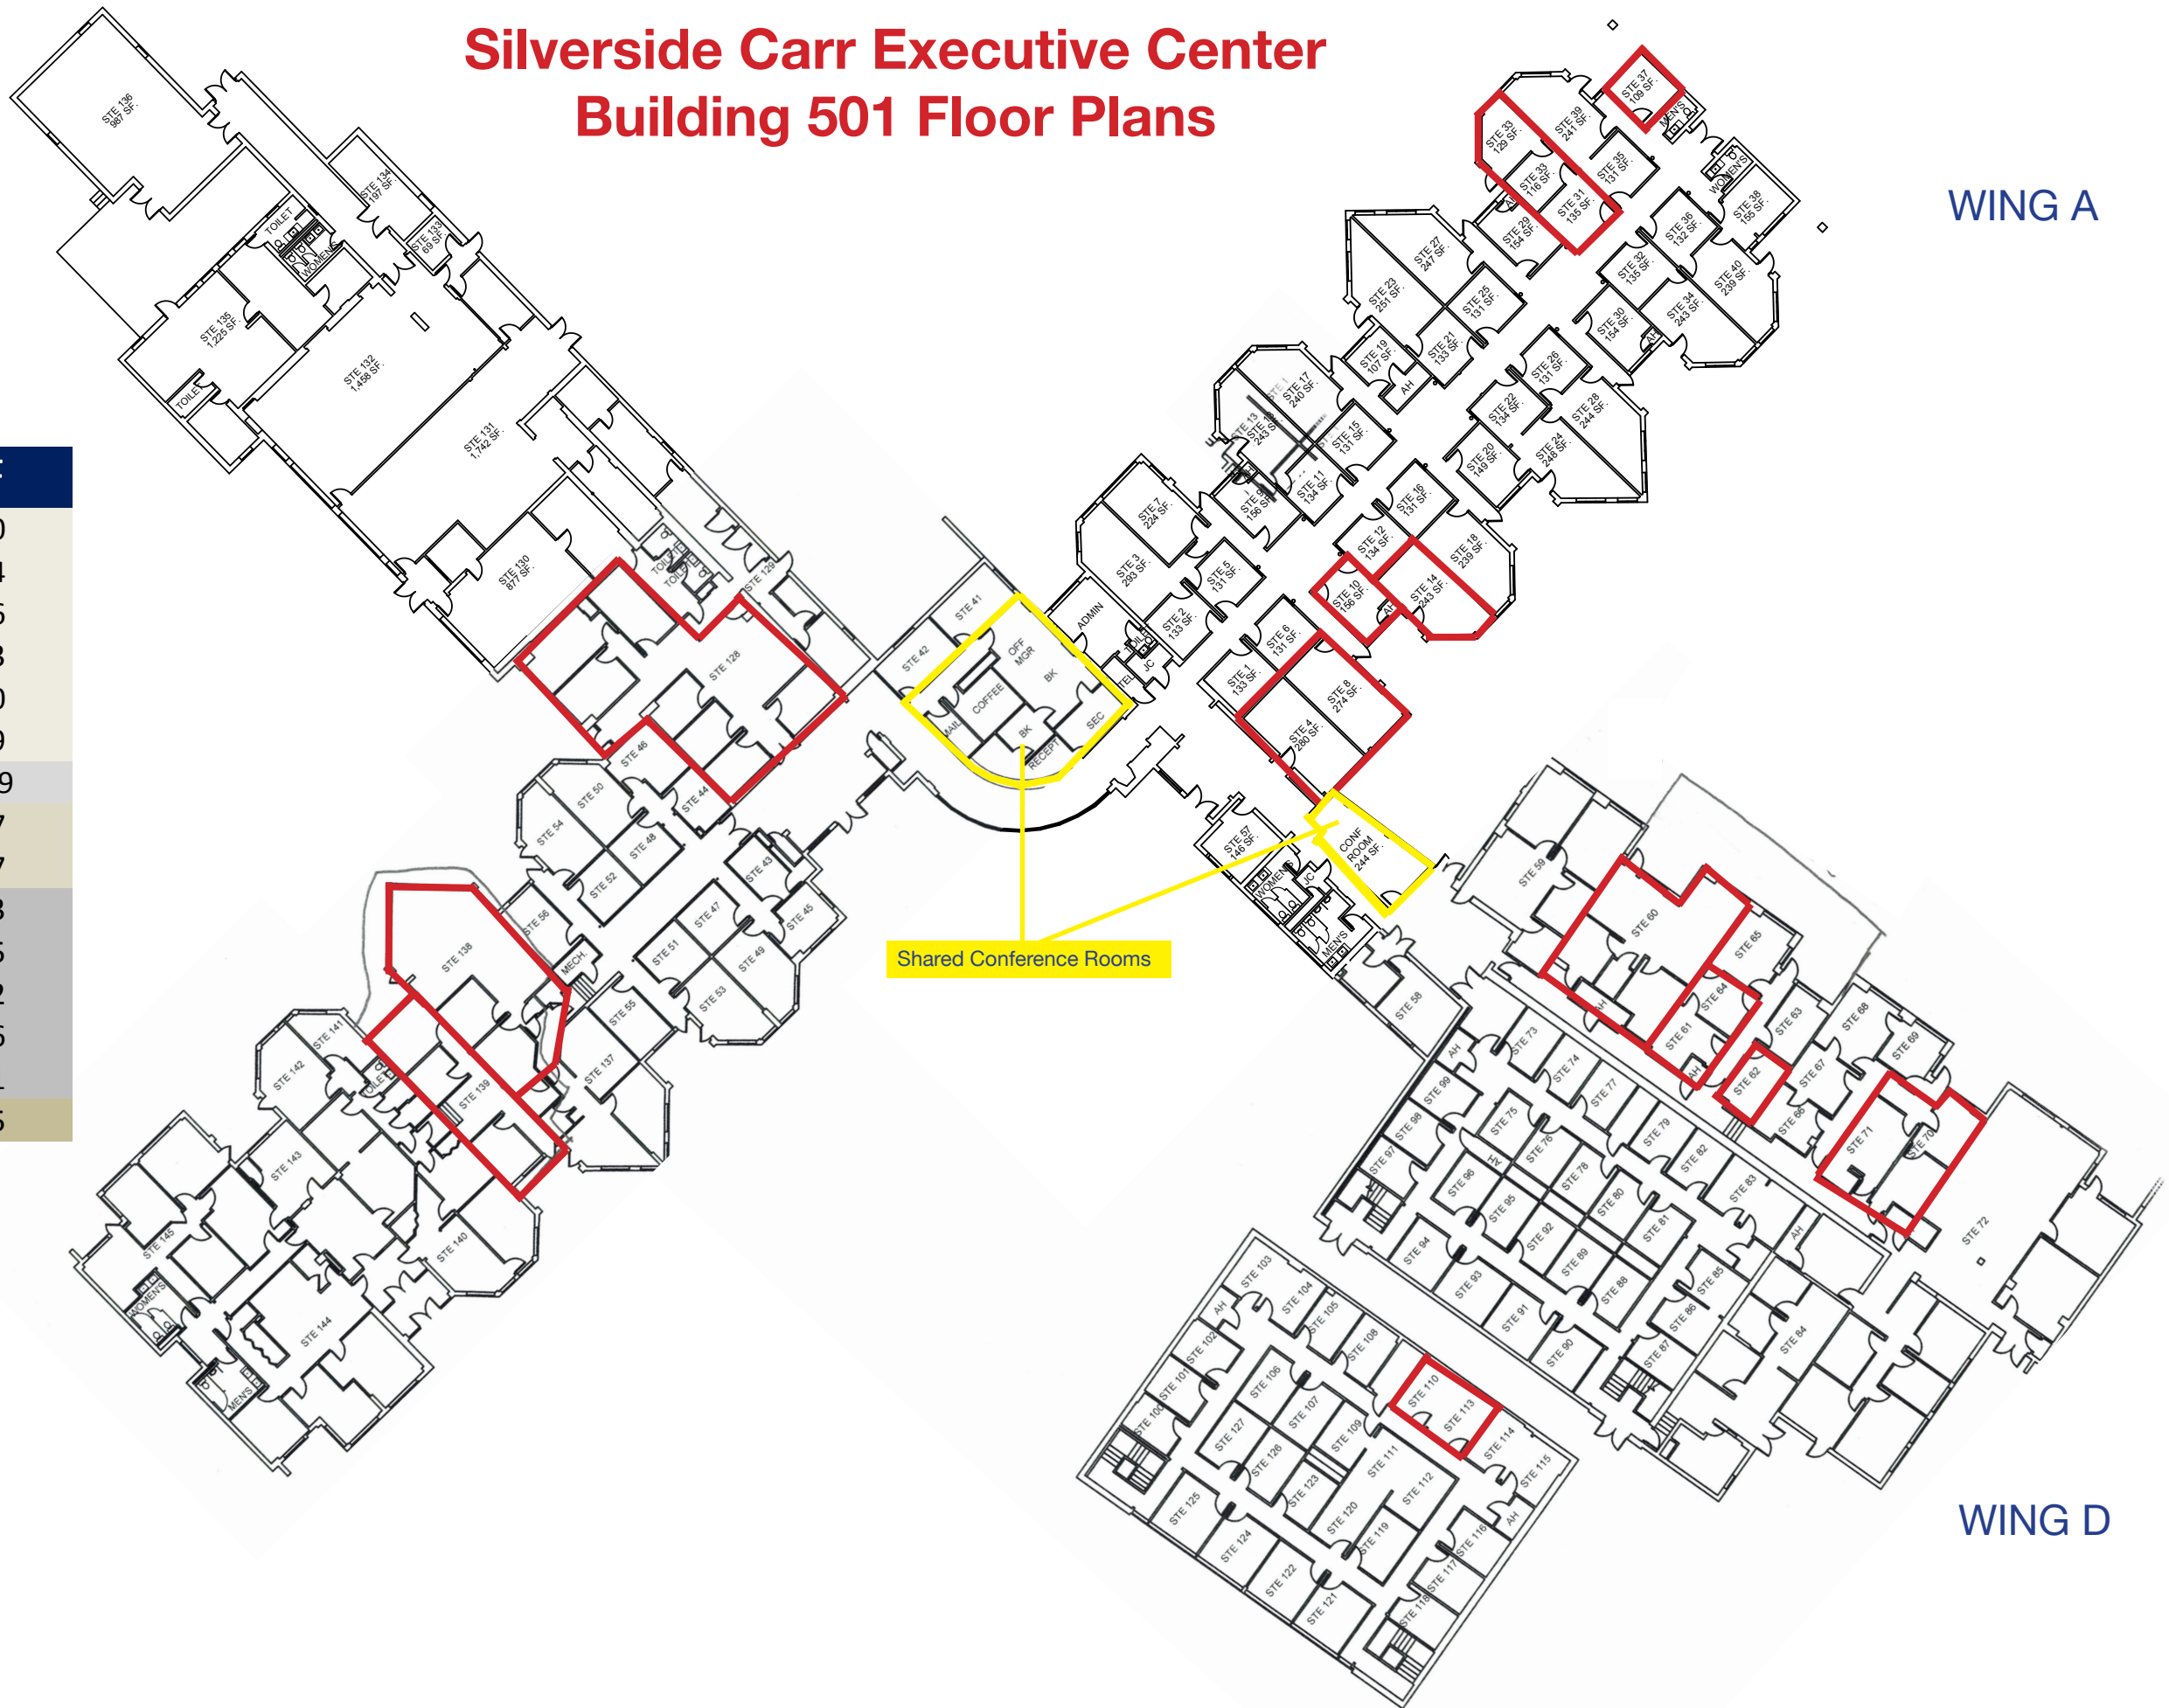

### Property Features

- Executive Suites on Premier Landscaped Office Campus
- +/- 109 SF to +/- 1,709 SF of turn-key office space available
- Shared conference rooms fully wired for internet access
- On-site management and reception area
- Common break areas with coffee service, mail room
- Convenient Wilmington location near I-95, I-495 and Route 202
- Near shopping and restaurants
- Ample free on-site parking

# Silverside Carr Executive Center Building 501 Floor Plans

WING B

WING A

Wing	Suite	SF
A	4	280
A	8	274
A	10	156
A	14	243
A	31-33	380
A	37	109
B	128	1709
C	129	947
C	130	647
D	131	763
D	132	135
D	133	132
D	135	136
D	142	211
D-2	110-113	225

WING C

WING D