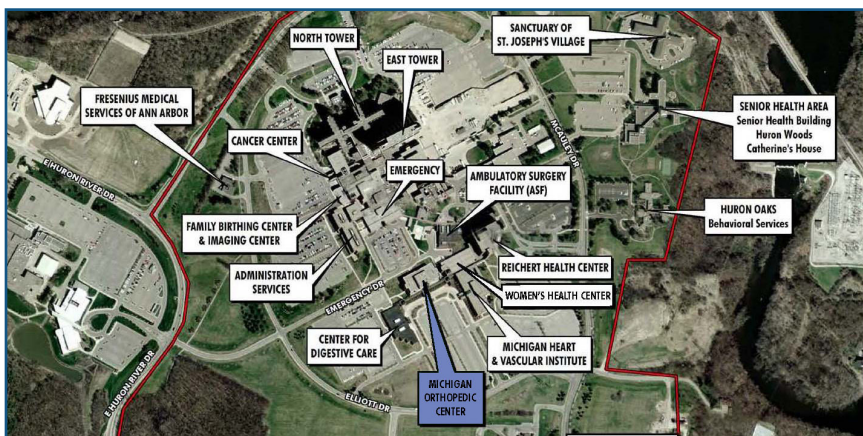

Property Highlights

Rare On-Campus Medical Space Available at St. Joseph Mercy Ann Arbor Hospital

- Fully built-out medical space
- Indoor connection to hospital
- Ample on-site parking

Suite	Area	Available	Contiguous
101	11,178 RSF	Immediate	11,178 RSF
201	5,308 RSF	Immediate	Combine to 11,104 RSF
201 AB	5,796 RSF	90 Days	
203	9,324 RSF	Immediate	9,324 RSF