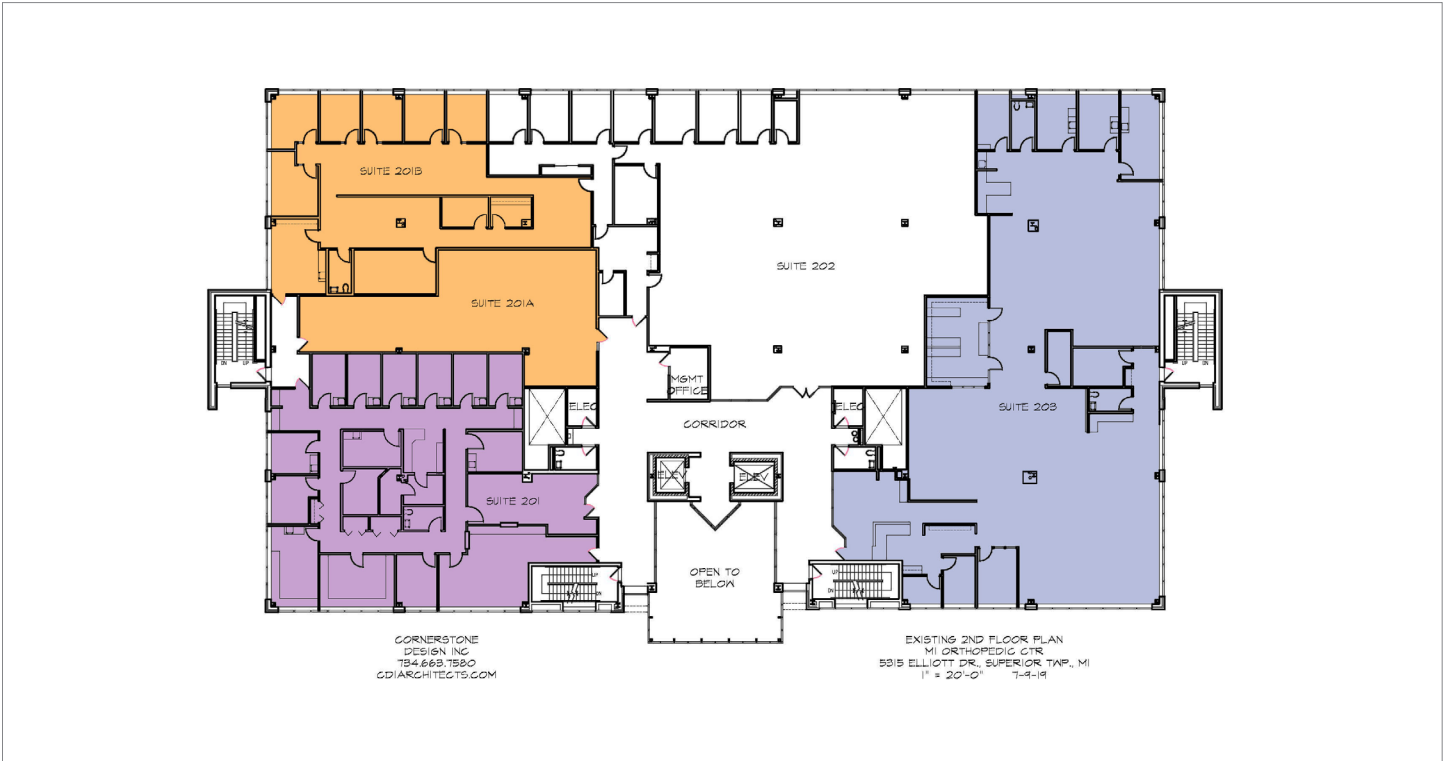

Property Highlights

Rare On-Campus Medical Space Available at St. Joseph Mercy Ann Arbor Hospital

- Fully built-out medical space
- Indoor connection to hospital
- Ample on-site parking

Suite	Area	Available	Contiguous
101	11,178 RSF	Immediate	11,178 RSF
201	5,308 RSF	Immediate	Combine to 11,104 RSF
201 AB	5,796 RSF	90 Days	
203	9,324 RSF	Immediate	9,324 RSF

Contact

Robert Titzer
 p 312.458.4468
 rtitzer@hsacommercial.com

Second Floor Plan

First Floor Plan