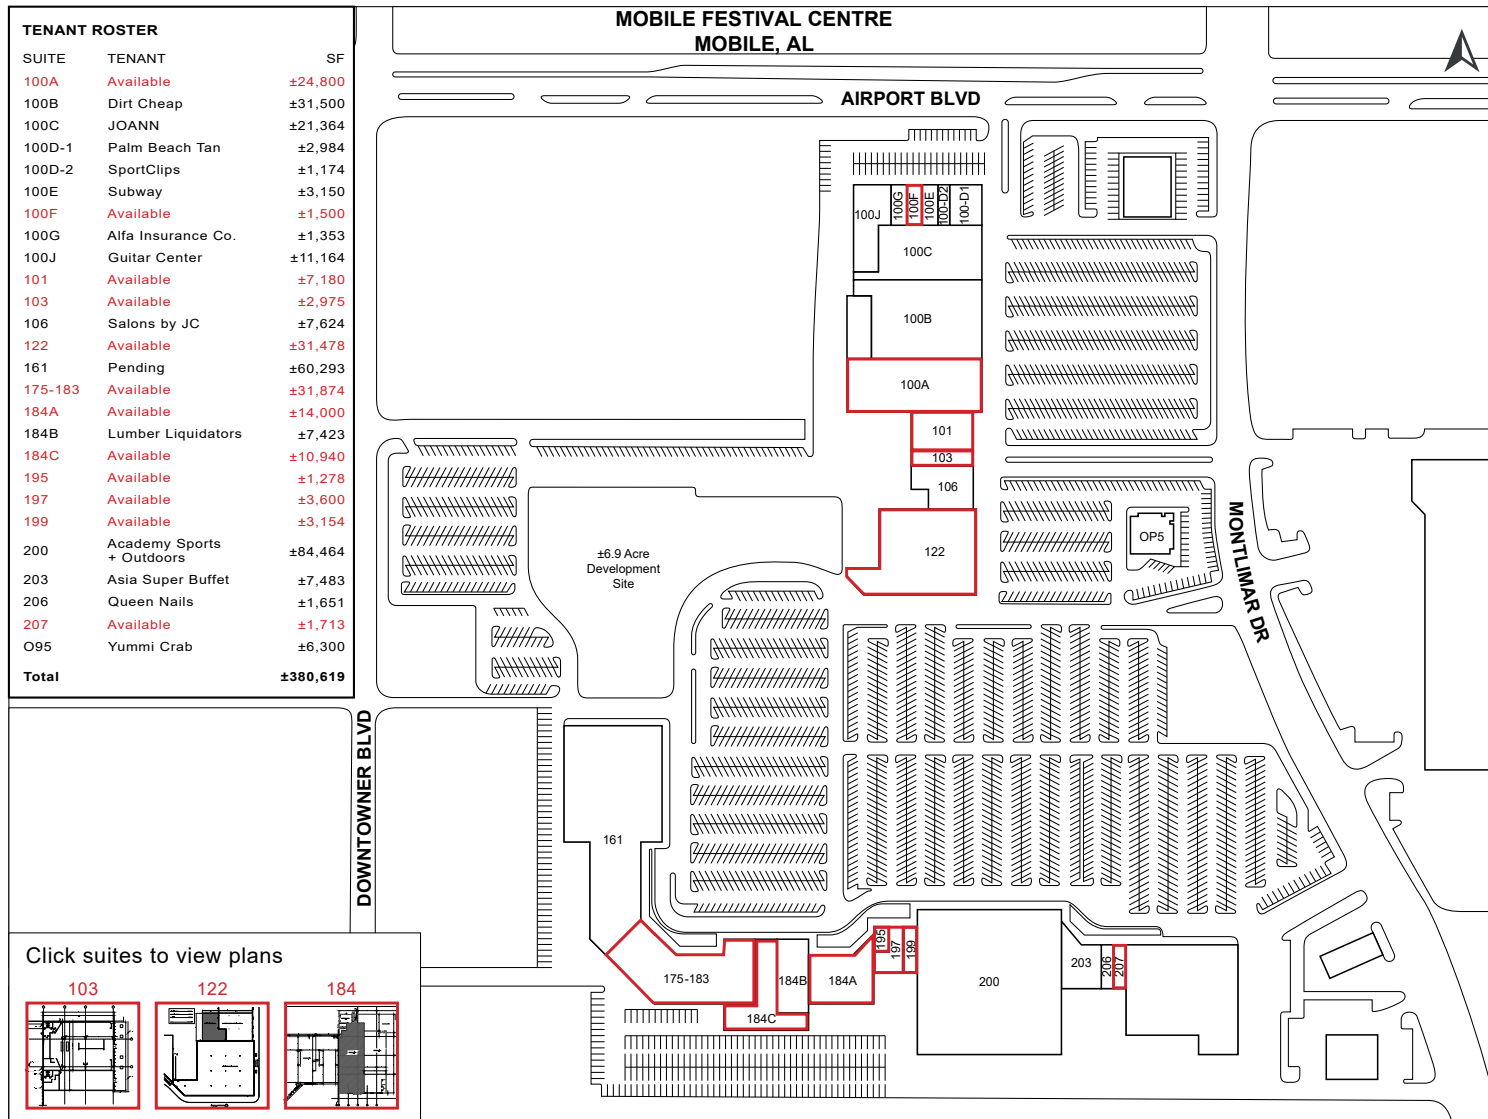

SUMMARY

RETAIL COMPETITION

AERIAL

SITE PLAN

PHOTOS

FOR LEASE

PROPERTY OVERVIEW

Stirling Properties is pleased to present the Mobile Festival Centre, located at the highly trafficked intersection of I-65 and Airport Boulevard. This ±380,619 SF shopping center is in the middle of Mobile County's major retail area on Airport Boulevard. The center is anchored by notable tenants such as Dirt Cheap, JOANN, and Academy Sports + Outdoors, with this Academy Sports + Outdoors ranking #1 most visited of the chain in the Mobile/Pensacola DMA, and #4 most visited in the state. With excellent frontage on Airport Boulevard, ample parking, pylon signage, easy access, and high traffic counts, this center is a prime site for national or local retailers.

TRAFFIC COUNTS (ADT 2019)

- On Airport Boulevard, east of site: 53,861
- On I-65, north of site: 102,245

ZONING

- B-3

SUMMARY

RETAIL COMPETITION

AERIAL

SITE PLAN

SUMMARY

RETAIL COMPETITION

AERIAL

SITE PLAN

PHOTOS

*Data provided by Placer.ai (2019 Stats)

Click image for larger view

SUMMARY

RETAIL COMPETITION

AERIAL

SITE PLAN

PHOTOS