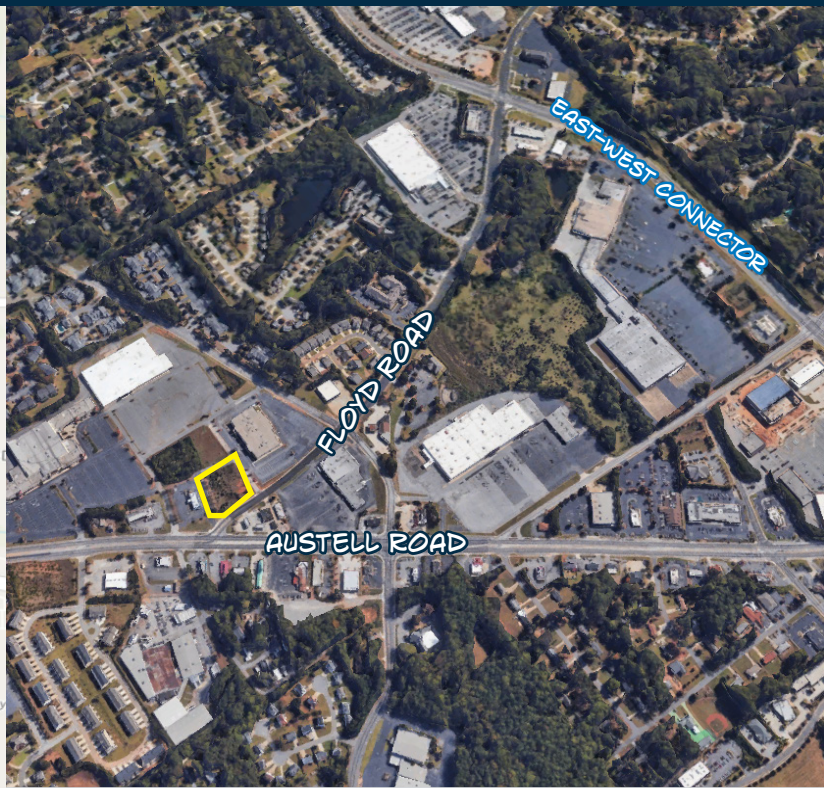

FOR SALE

FLOYD ROAD + AUSTELL ROAD

0 FLOYD RD
AUSTELL, GA 30106

404.252.1200
www.skcr.com

AVAILABILITY:

- 0.97 AC
- Zoning: GC – Cobb County
- 239' of Frontage - Floyd Road

LOCATION:

- < 1 mile - Wellstar Cobb
- < 1 mile – East-West Connector / Austell Road Intersection

SERVICES

- 1 AutoZone Auto Parts
- 2 Texaco
- 3 Burlington Plaza - Shopping Mall
- 4 Pep Boys Auto Service & Tire
- 5 Hobby Lobby
- 6 Marshall's
- 7 Wells Fargo Bank
- 8 BP
- 9 East West Commons Shopping Center
- 10 Regions Bank
- 11 SunTrust
- 12 LA Fitness
- 13 Home Depot
- 14 The UPS Store
- 15 Aspire Fitness
- 16 Walmart
- 17 Ross Dress for Less