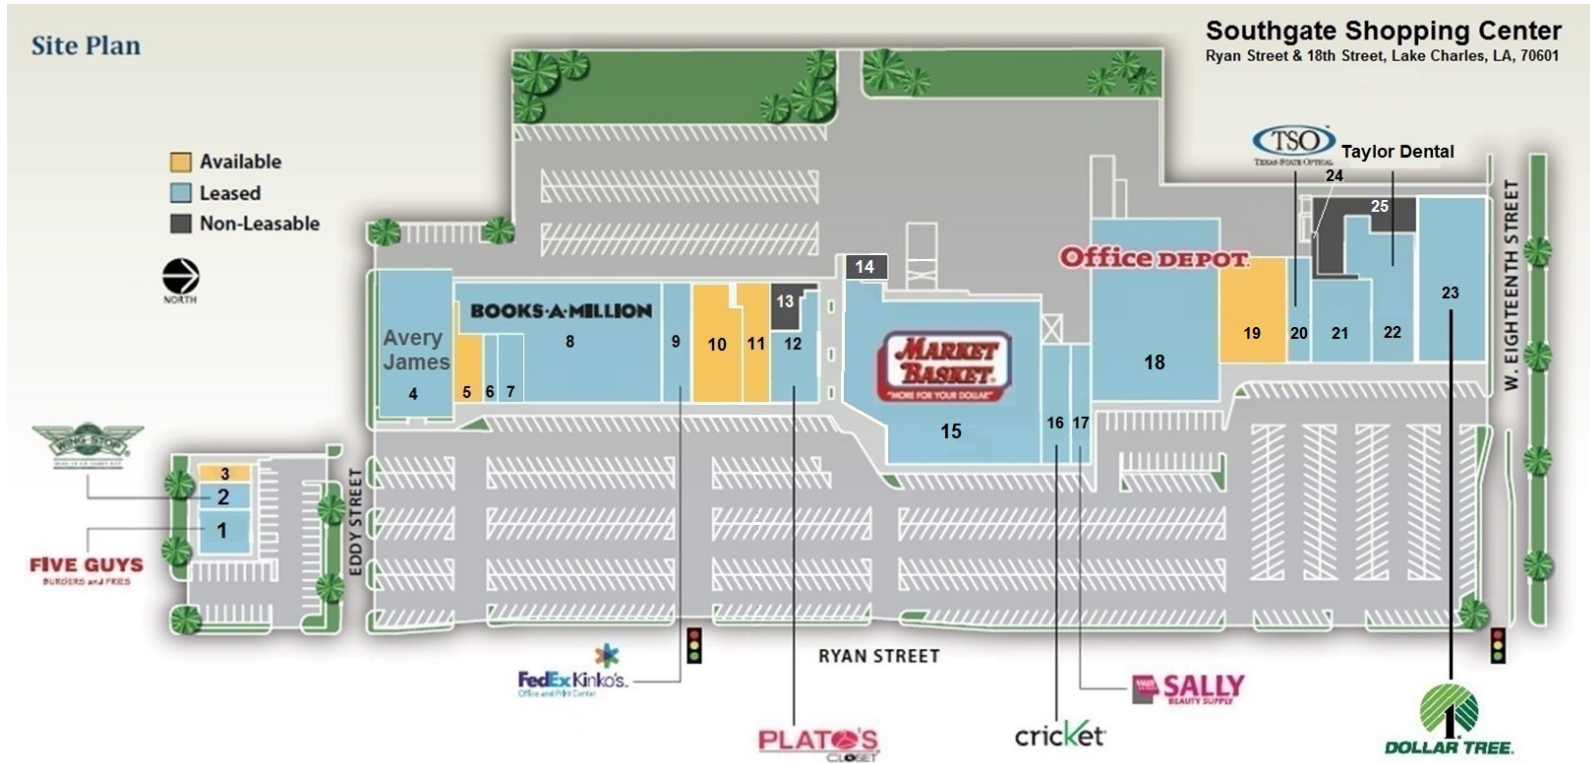

Southgate Shopping Center 2704-2950 Ryan Street, Lake Charles, LA 70601

Vacant Space	Suite	Square Feet
3	2950C	1,000
5	2940	2,300
10	2912	6,400
11	2908	3,500
19	2804	7,300