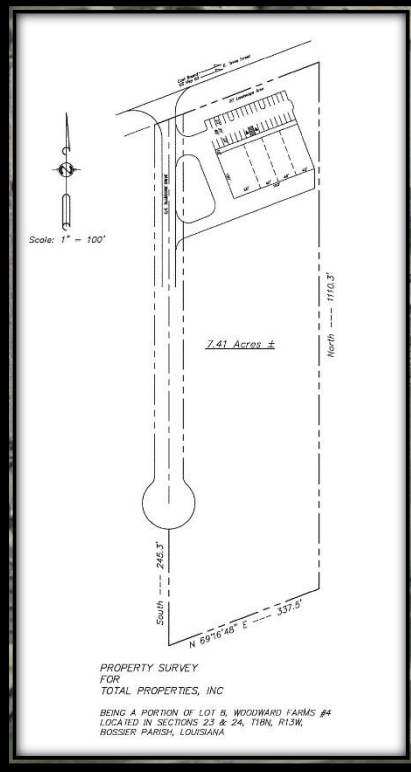

FOR LEASE

Legend

- NATIONAL WILDLIFE REFUGE
- Polygon Measure E Texas Moore
- Town & Country Motel
- U-Auto-Pull-It

E TEXAS STREET (US HWY 80)

INDUSTRIAL DRIVE

← WEST

700 ft