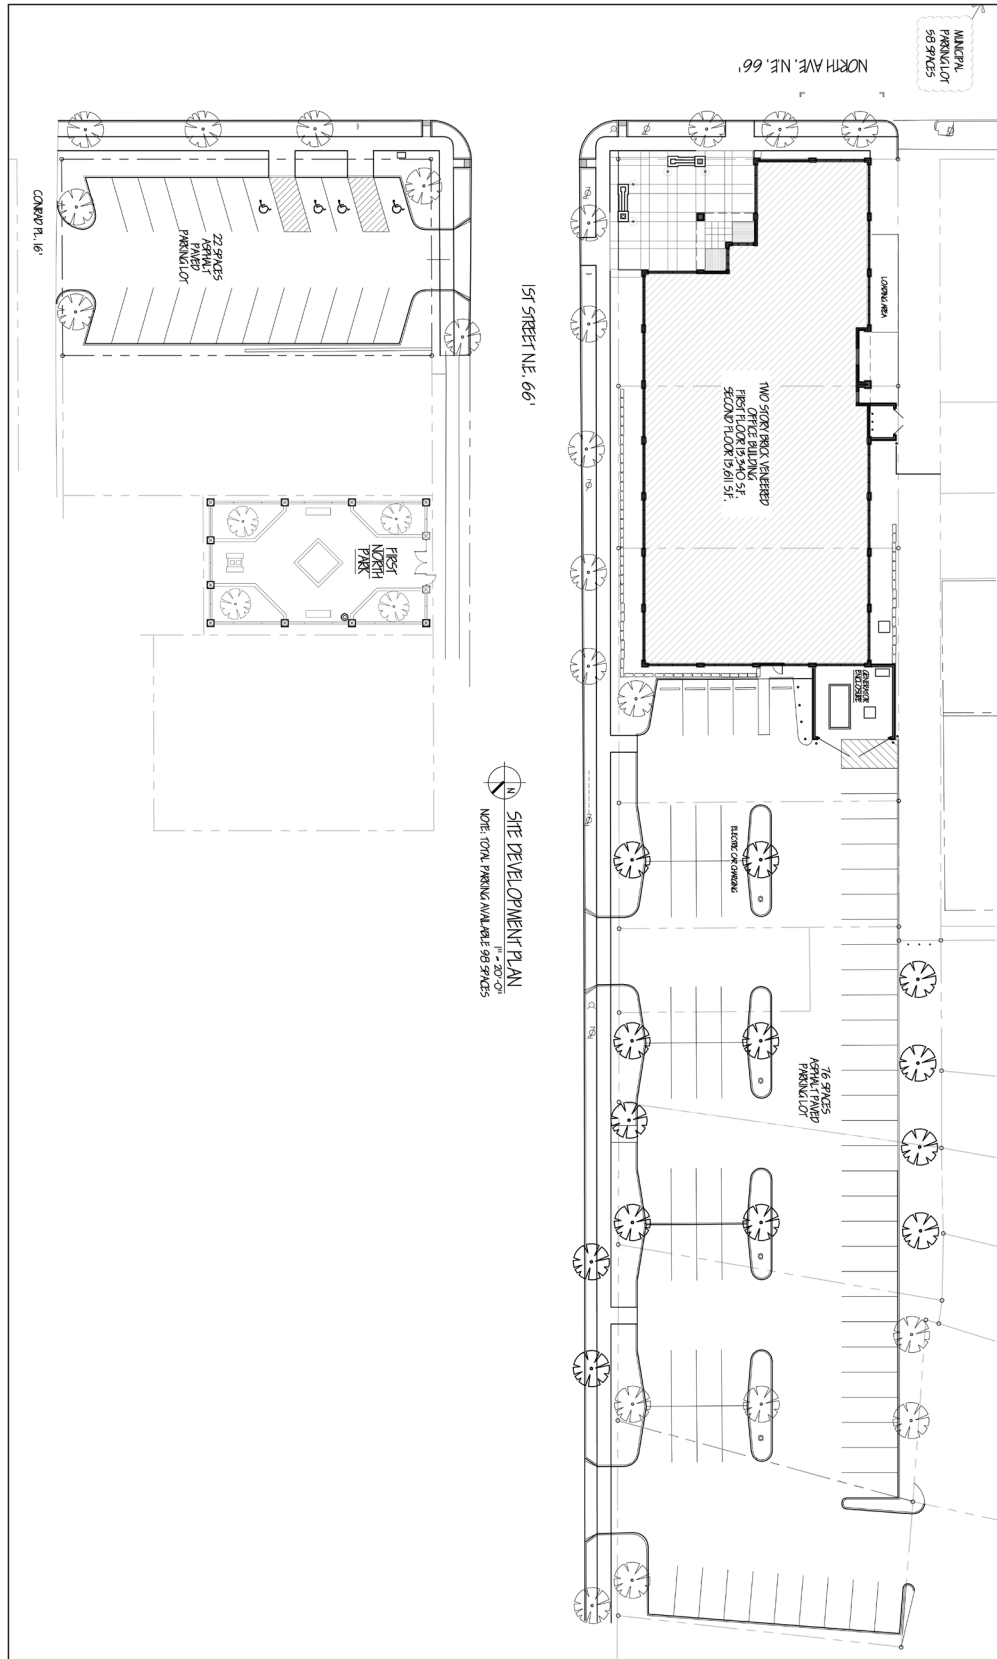

*DIMENSIONS ARE APPROXIMATE. THIS INFORMATION IS FROM RELIABLE SOURCES BUT IS NOT GUARANTEED AND IS SUBJECT TO CHANGE
NO WARRANTY OR REPRESENTATION, EXPRESS OR IMPLIED, IS MADE AS TO THE ACCURACY OF THE INFORMATION CONTAINED HEREIN, AND THE SAME IS SUBMITTED SUBJECT TO ERRORS, OMISSIONS, & CHANGES. NO WARRANTIES ARE BEING MADE REGARDING MINERAL INTERESTS OR SURFACE RIGHTS, AND ANY SUCH INFORMATION THERETO SHOULD BE VERIFIED WITH A QUALIFIED ATTORNEY.