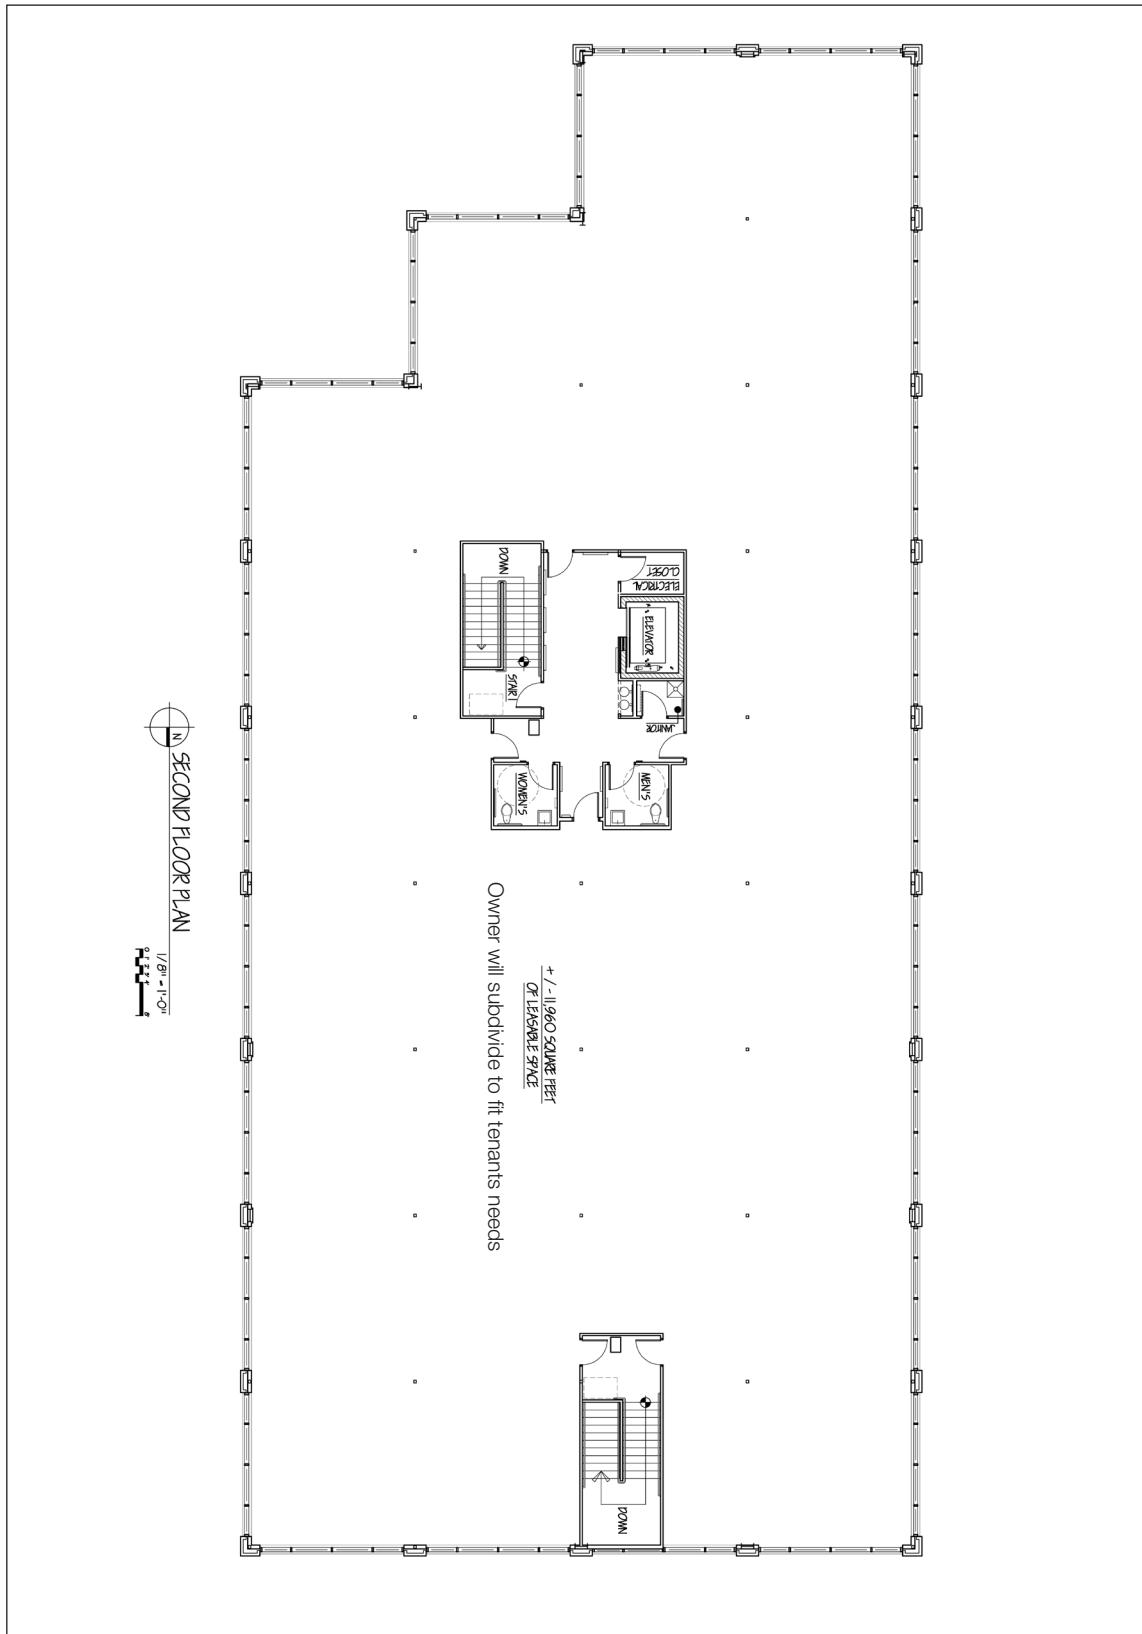

*DIMENSIONS ARE APPROXIMATE. THIS INFORMATION IS FROM RELIABLE SOURCES BUT IS NOT GUARANTEED AND IS SUBJECT TO CHANGE
NO WARRANTY OR REPRESENTATION, EXPRESS OR IMPLIED, IS MADE AS TO THE ACCURACY OF THE INFORMATION CONTAINED HEREIN, AND THE SAME IS SUBMITTED SUBJECT TO ERRORS, OMISSIONS, & CHANGES. NO WARRANTIES ARE BEING MADE REGARDING MINERAL INTERESTS OR SURFACE RIGHTS, AND ANY SUCH INFORMATION THERETO SHOULD BE VERIFIED WITH A QUALIFIED ATTORNEY.