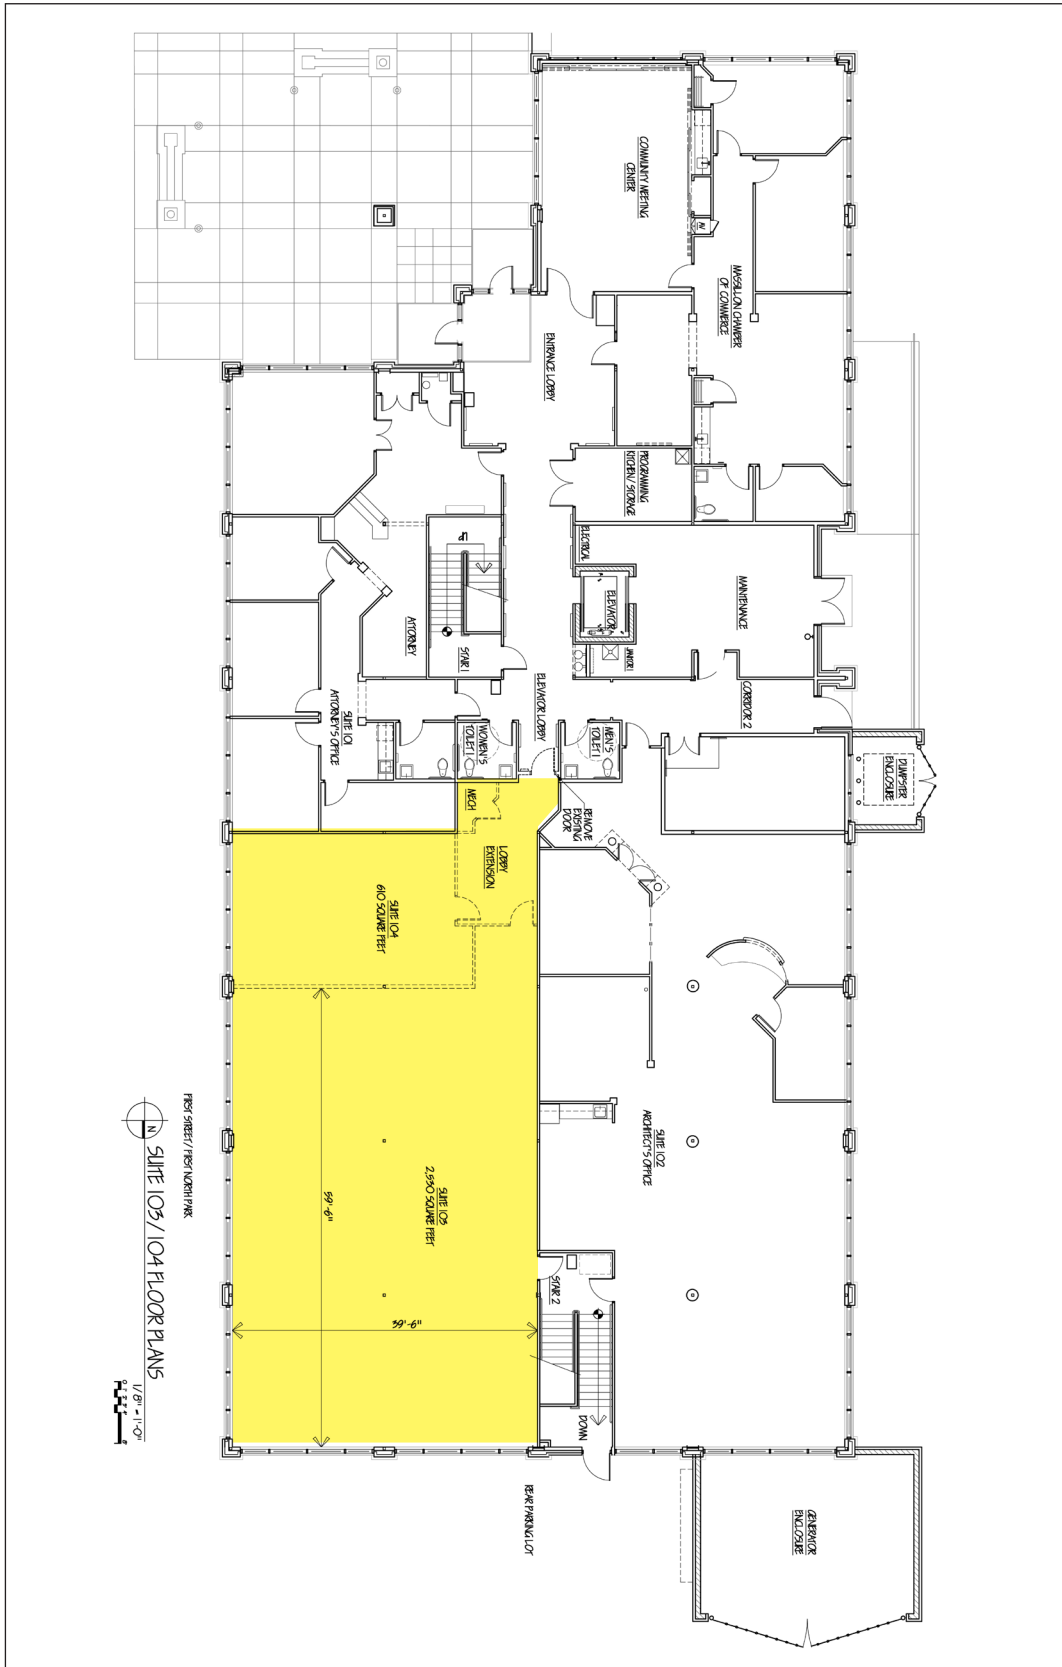

*DIMENSIONS ARE APPROXIMATE. THIS INFORMATION IS FROM RELIABLE SOURCES BUT IS NOT GUARANTEED AND IS SUBJECT TO CHANGE
NO WARRANTY OR REPRESENTATION, EXPRESS OR IMPLIED, IS MADE AS TO THE ACCURACY OF THE INFORMATION CONTAINED HEREIN, AND THE SAME IS SUBMITTED SUBJECT TO ERRORS, OMISSIONS, & CHANGES. NO WARRANTIES ARE BEING MADE REGARDING MINERAL INTERESTS OR SURFACE RIGHTS, AND ANY SUCH INFORMATION THERETO SHOULD BE VERIFIED WITH A QUALIFIED ATTORNEY.