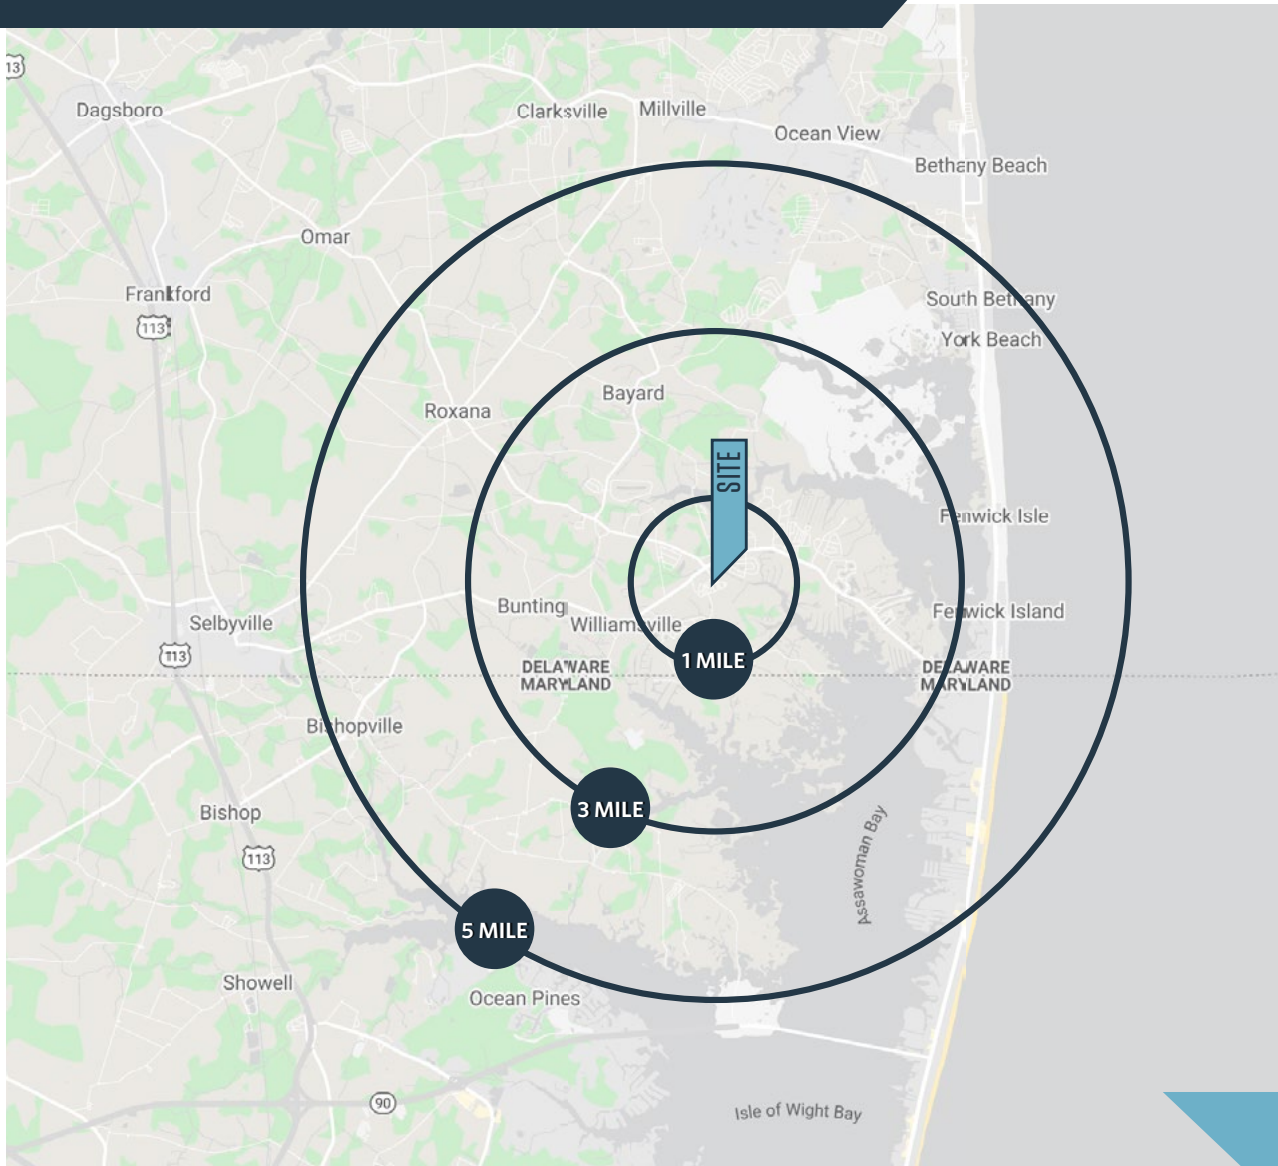

BAYSIDE MARKETPLACE

31221 Americana Parkway, Selbyville, DE 19975
Sussex County

JOIN:

- Harris Teeter, Starbucks and PNC Bank.
- 1,800 SF Pad Site Available.
- Located at the entrance to Bayside community with over 1,200 homes.
- Just steps from the Freeman Stage with 60 annual events and an estimated 50,000 annual visitors.

Melissa Welch
mwelch@klnb.com
703-268-2704

8065 Leesburg Pike, Suite 700
Tysons, VA 22182
klnb.com

BAYSIDE MARKETPLACE

31221 Americana Parkway, Selbyville, DE 19975
Sussex County

DEMOGRAPHICS | 2019:

1-MILE	3-MILE	5-MILE
Population		
2,487	7,657	22,332
Daytime Population		
892	2,272	9,572
Households		
1,183	3,599	10,559
Average HH Income		
\$93,051	\$91,073	\$91,994

[CLICK TO DOWNLOAD DEMOGRAPHIC REPORT](#)

TRAFFIC COUNTS | 2018:

Lighthouse Rd	7,290 ADT
Americana Pkwy	6,286 ADT

LOCATION & DEMOGRAPHICS

Melissa Welch
mwelch@klnb.com
703-268-2704

8065 Leesburg Pike, Suite 700
Tysons, VA 22182
klnb.com

8065 Leesburg Pike, Suite 700
Tysons, VA 22182
klnb.com

klnb

BAYSIDE MARKETPLACE

31221 Americana Parkway, Selbyville, DE 19975
Sussex County

CLICK TO VIEW PROPERTY WEBSITE

For More Information, Please Contact: