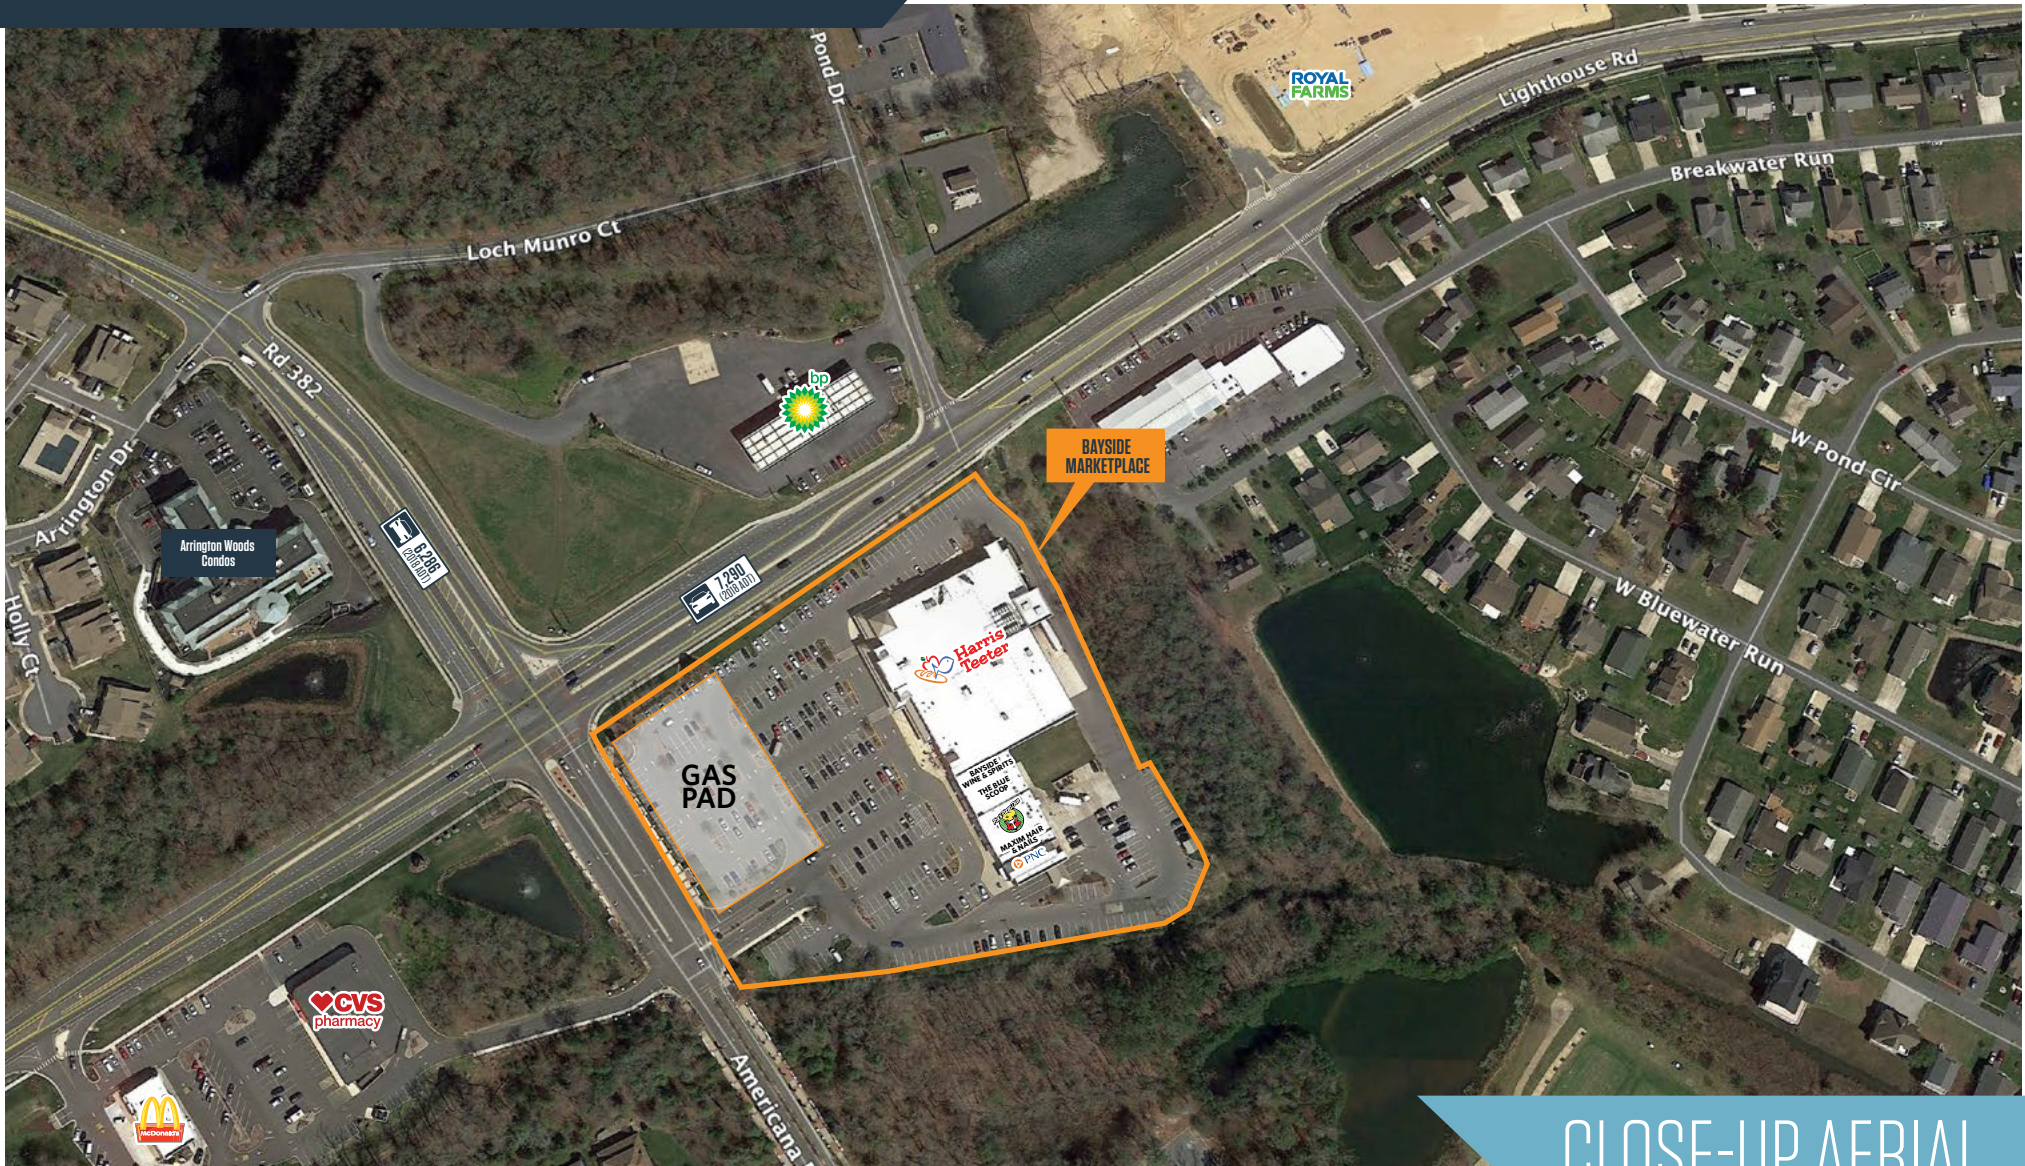

BAYSIDE MARKETPLACE

31221 Americana Parkway, Selbyville, DE 19975
Sussex County

Melissa Welch
mwelch@klnb.com
703-268-2704

8065 Leesburg Pike, Suite 700
Tysons, VA 22182
klnb.com

klnb