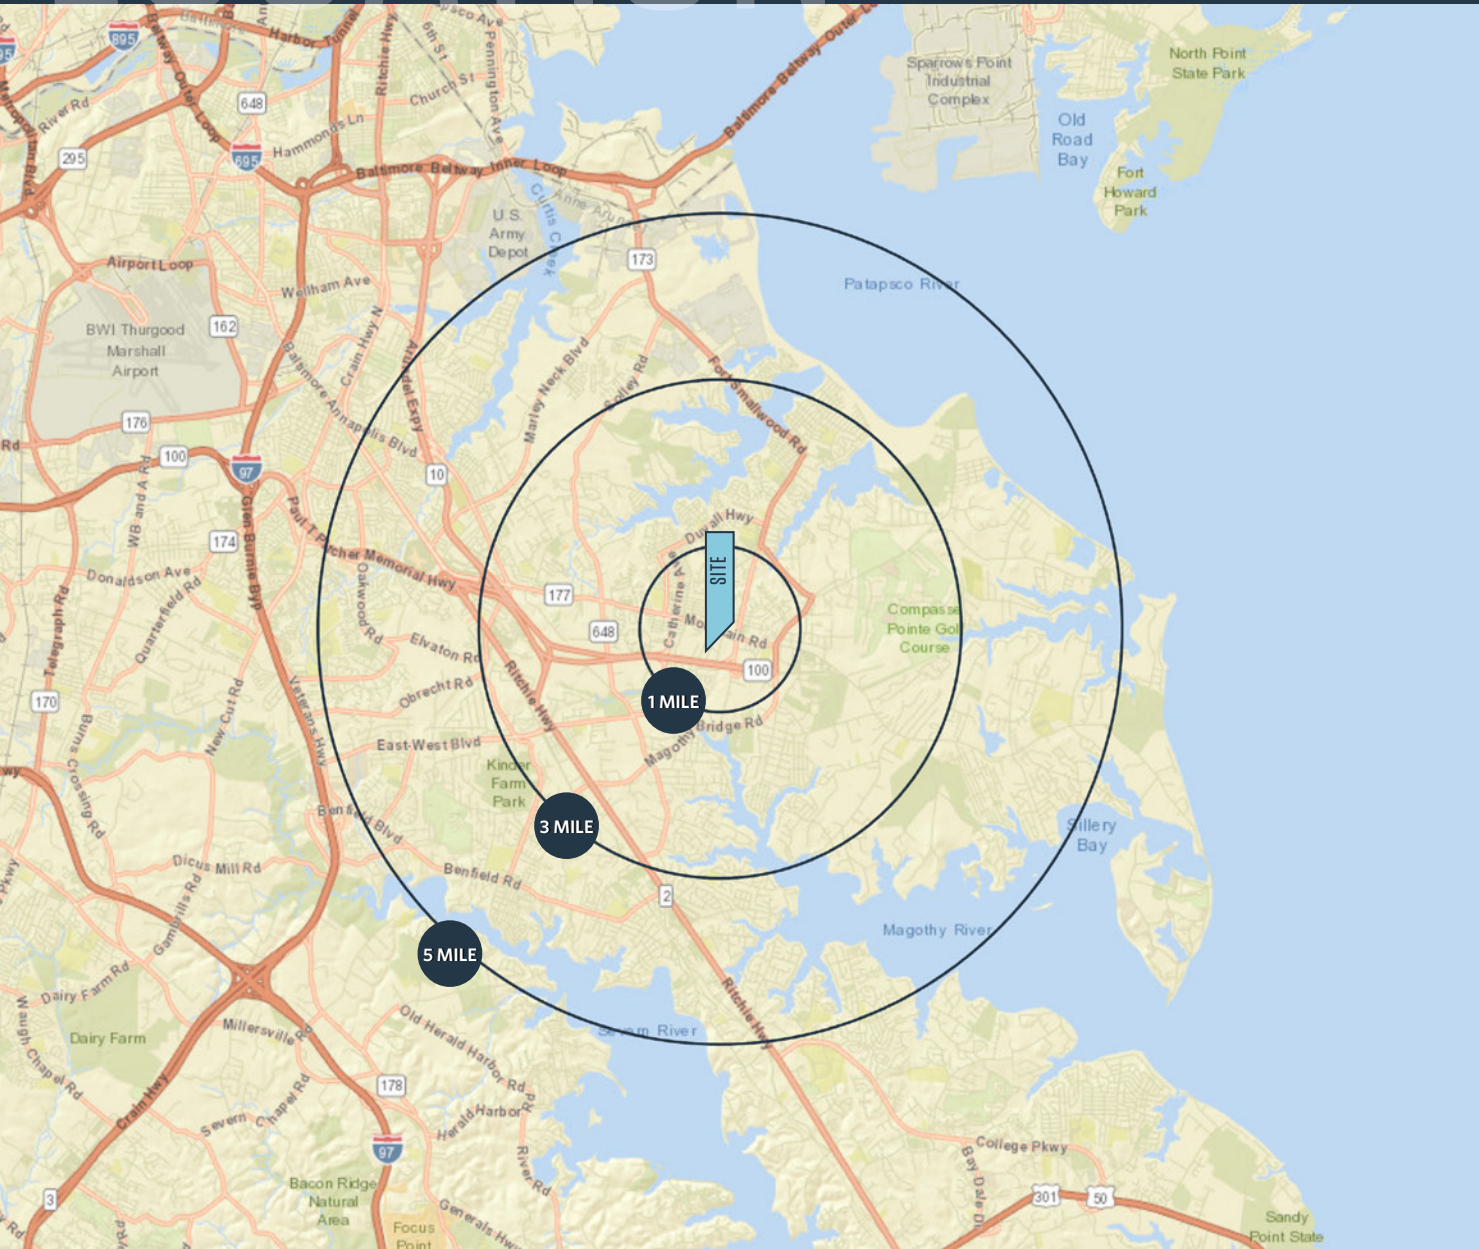

JOIN THESE RETAILERS

RETAIL FOR LEASE

- Fully leased
- Prominent pylon signage
- Longstanding, successful tenants: Pizza Hut, Pediatric Place, and Goodyear Tire

LOCATION

TICKNECK PLAZA

3100 MOUNTAIN ROAD, PASADENA, MD, ANNE ARUNDEL COUNTY

DEMOGRAPHICS | 2020:

	1-MILE	3-MILE	5-MILE
Population	13,340	65,553	150,502
Daytime Population	2,385	12,854	36,031
Households	4,683	23,039	57,566
Average HH Income	\$106,676	\$116,494	\$126,915

[CLICK TO DOWNLOAD DEMOGRAPHIC REPORT](#)