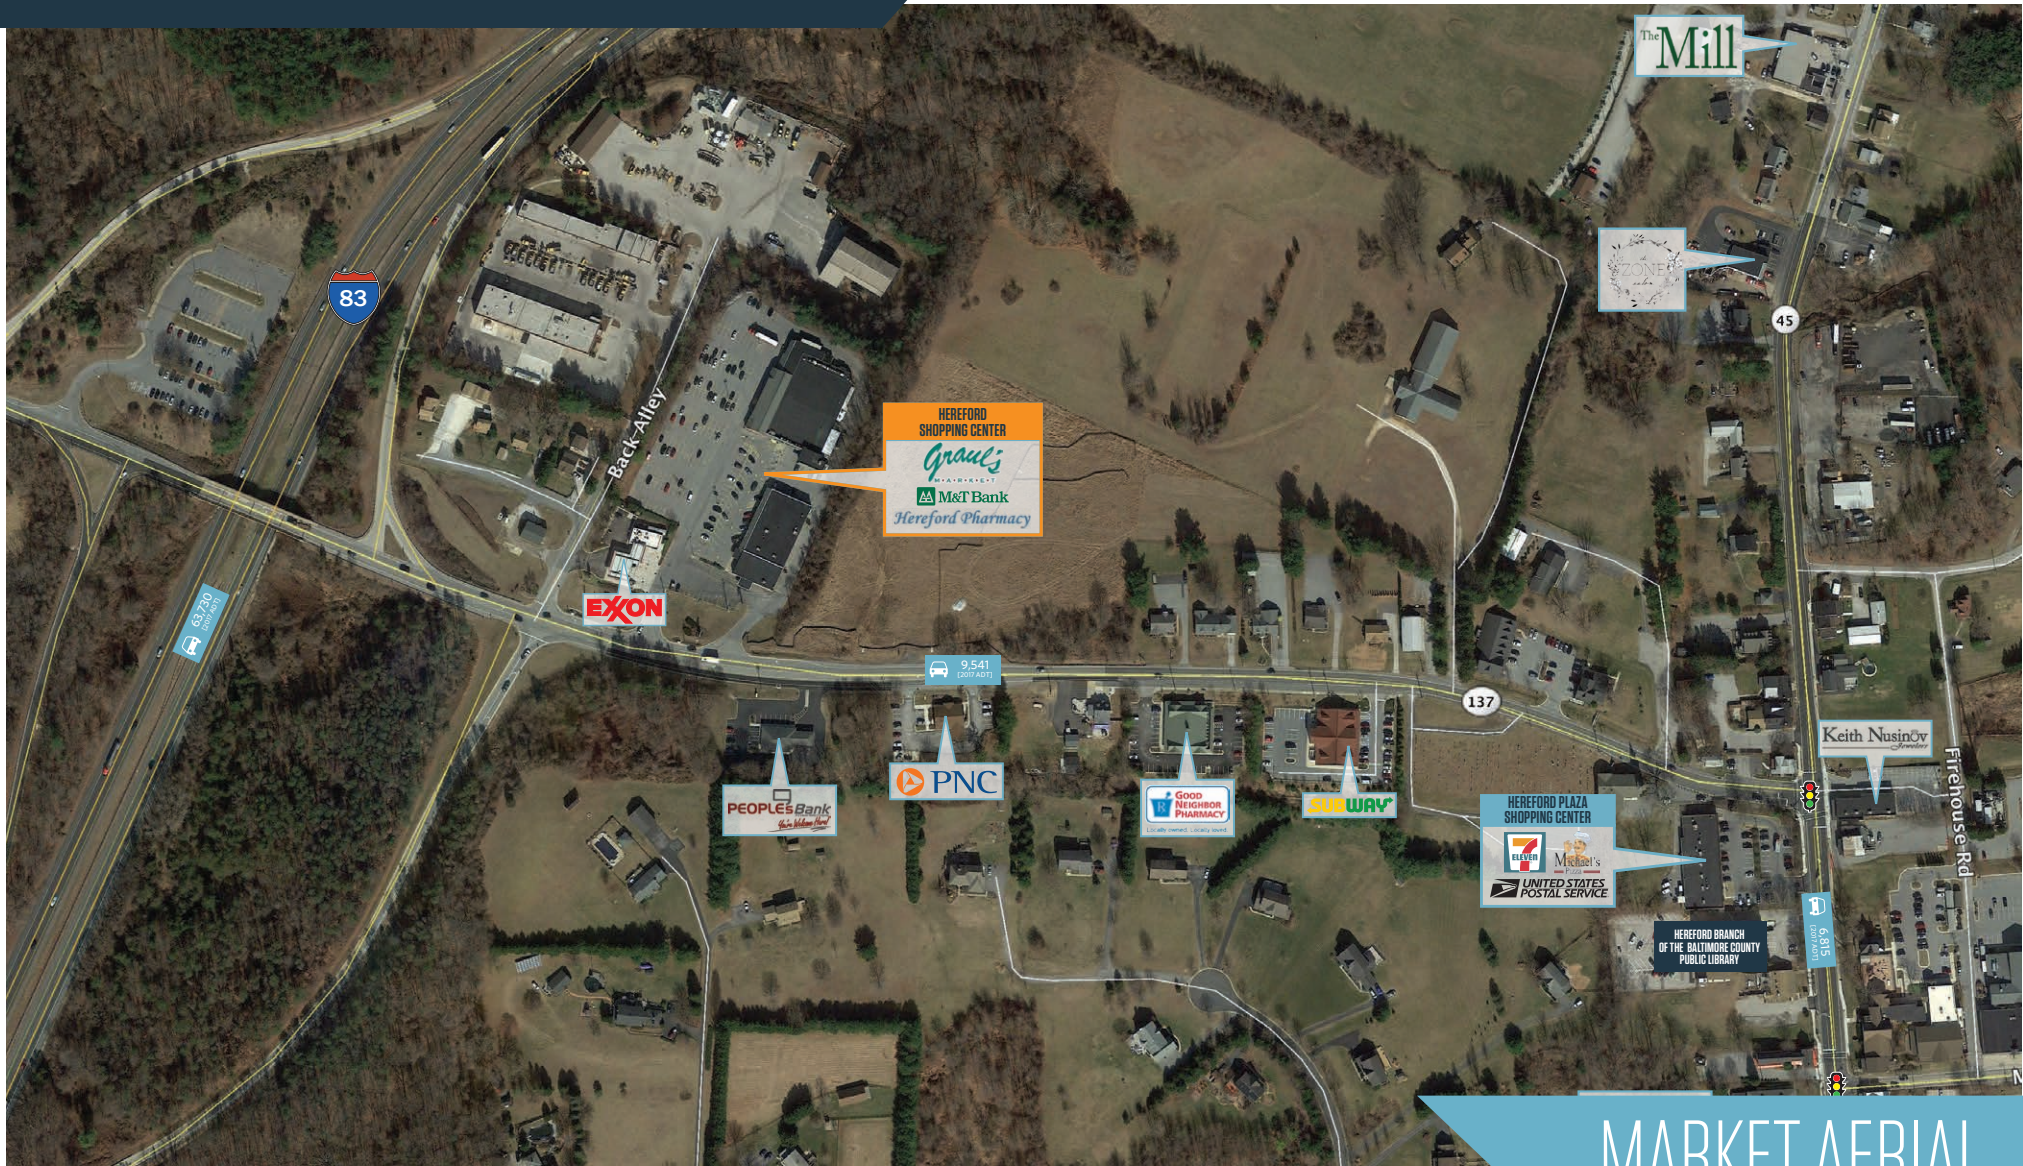

HEREFORD SHOPPING CENTER

220 Mt Carmel Road, Parkton, MD 21120
Baltimore County

MARKET AERIAL

Keith Barnett
kbarnett@klnb.com
443-632-2047

100 West Road, Suite 505
Towson, MD 21204
klnb.com

klnb