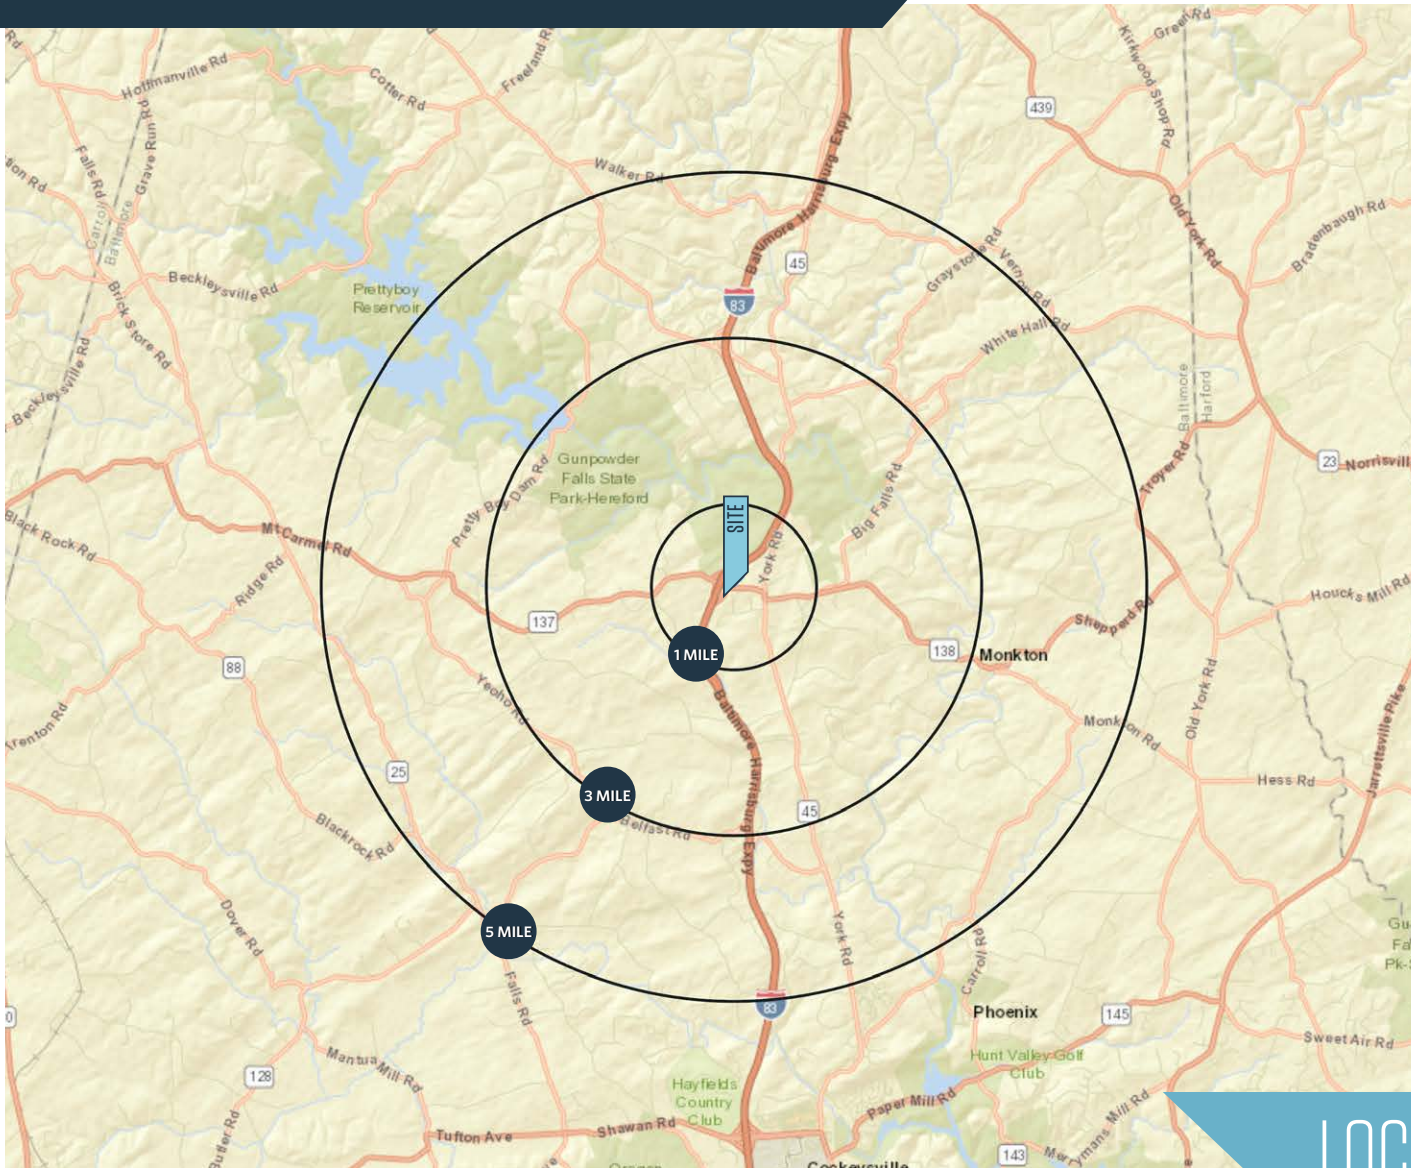

HEREFORD SHOPPING CENTER

220 Mt Carmel Road, Parkton, MD 21120
Baltimore County

AVAILABLE SPACE

1,575 SF of small shop space

DEMOGRAPHICS | 2018:

	1-MILE	3-MILE	5-MILE
Population	728	4,982	12,885
Daytime Population	764	1,296	2,636
Households	263	1,775	4,533
Average HH Income	$128,911	$146,445	$152,263

[CLICK TO DOWNLOAD DEMOGRAPHIC REPORT](#)

TRAFFIC COUNTS | 2016:

Mt. Carmel Rd	9,541 ADT
I-83	63,730 ADT

LOCATION & DEMOGRAPHICS

Keith Barnett
kbarnett@klnb.com
443-632-2047

100 West Road, Suite 505
Towson, MD 21204
klnb.com

klnb