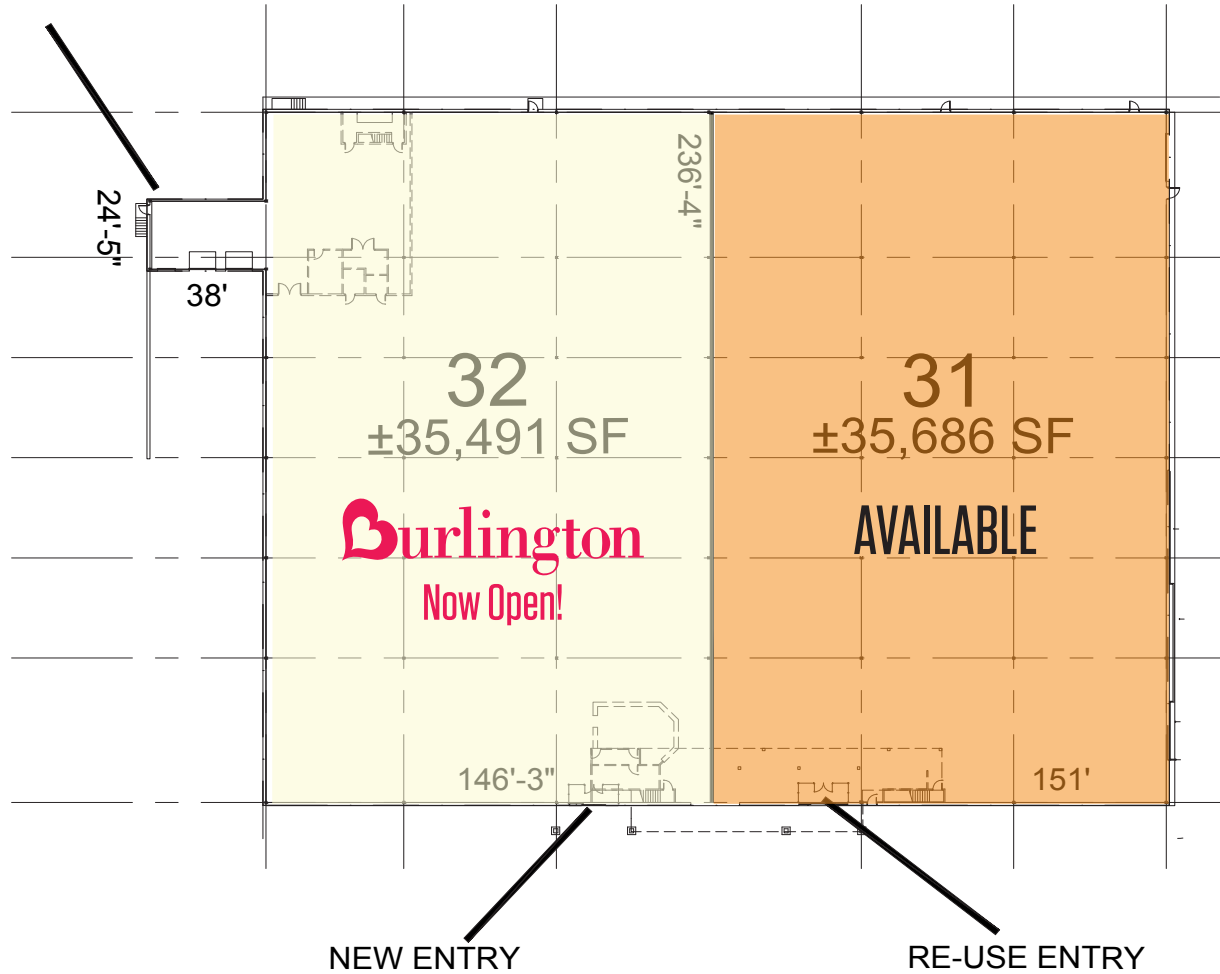

LARGO TOWN CENTER

950 Largo Center Dr, Upper Marlboro, MD 20774
Prince George's County

LOADING DOCK

SITE PLAN

Matt Skalet
mskalet@klnb.com
202-420-7775

Cooper Henry
chenry@klnb.com
443-632-2085

100 West Road, Suite 505
Towson, MD 21204
klnb.com

klnb