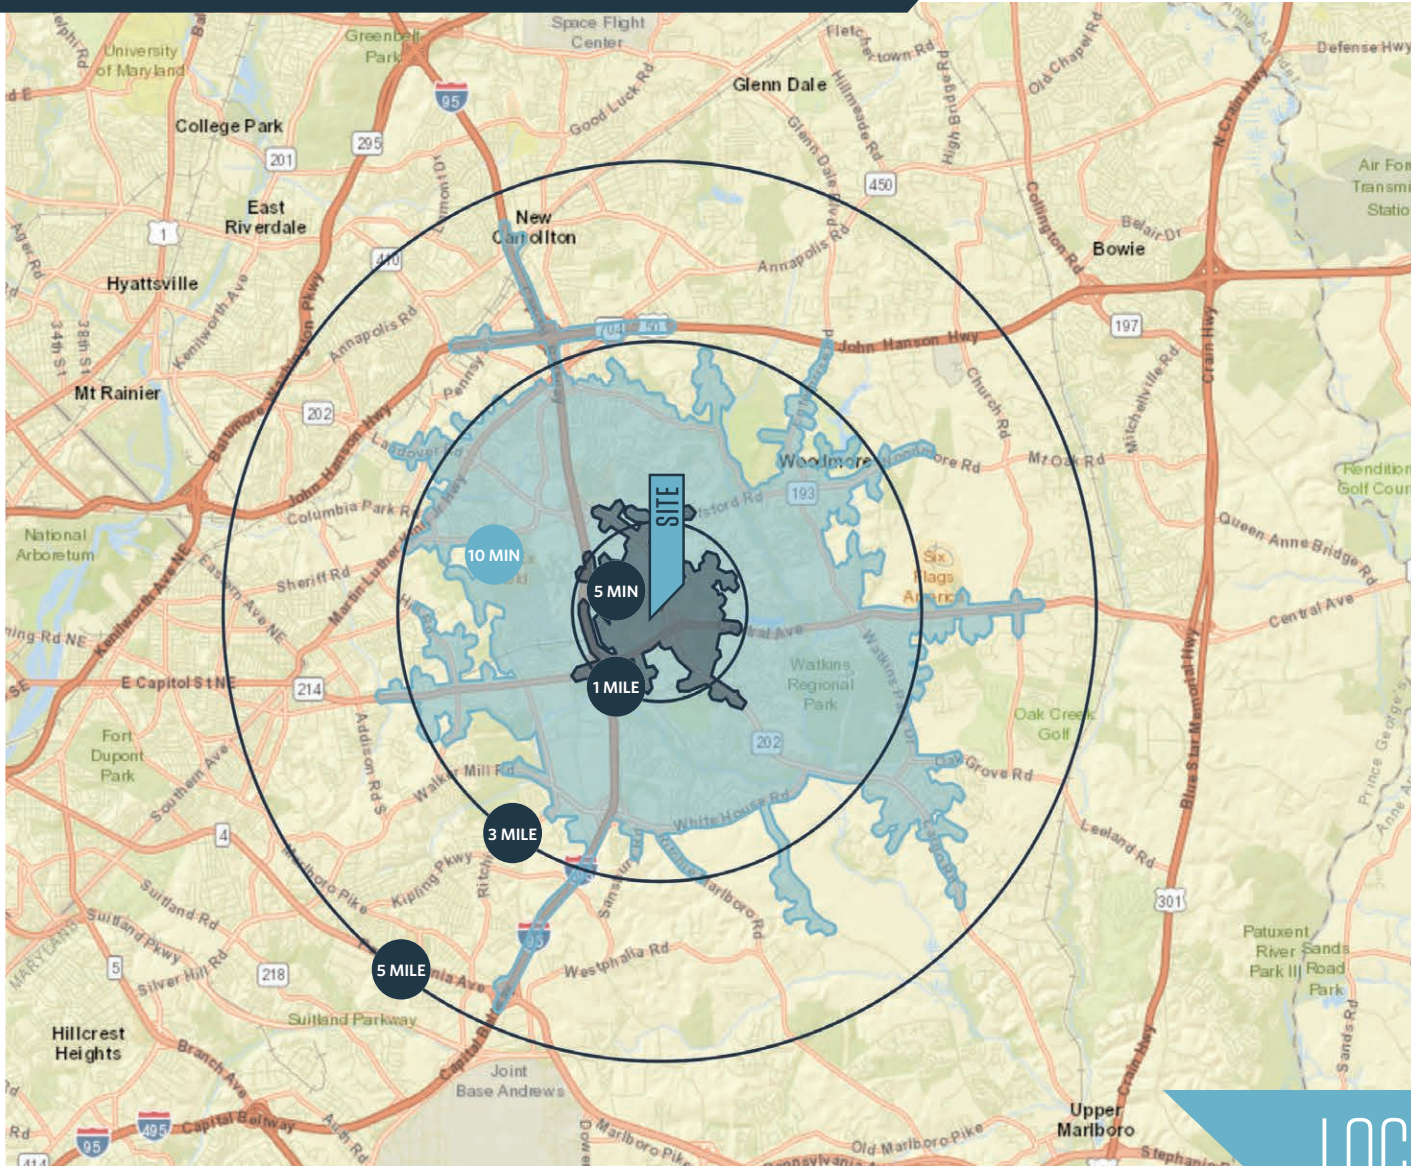

- Approximately 281,000 SF regional center located at the intersection of Rt. 202 and Rt. 214
- The center features convenient access from I-495 (Beltway), Arena Drive, Landover Road (Rt. 202) and Central Ave (Rt. 214)
- Anchored by Shoppers, Marshalls, Burlington, and Dollar Tree
- Multiple methods of ingress and egress and ample parking field
- Located in the densely populated community of Largo

AVAILABLE SPACE

- 35,686 SF up to 46,612 SF
- 3,375 SF
- 1,695 SF Available 2/1/21

DEMOGRAPHICS | 2020:

	1-MILE	3-MILE	5-MILE	5-MIN	10-MIN
Population	12,781	84,403	226,440	15,952	94,519
Daytime Population	9,661	32,430	79,362	10,926	37,620
Households	5,846	31,553	80,709	7,100	35,134
Average HH Income	\$96,779	\$108,010	\$102,962	\$106,836	\$108,251

[CLICK TO DOWNLOAD DEMOGRAPHIC REPORT](#)

TRAFFIC COUNTS | 2019:

Landover Rd (MD 202)	70,950 ADT
Arena Drive	13,401 ADT
I-495	236,783 ADT
Central Ave (Rt. 214)	71,352 ADT

LOCATION & DEMOGRAPHICS

Matt Skalet
mskalet@klnb.com
202-420-7775