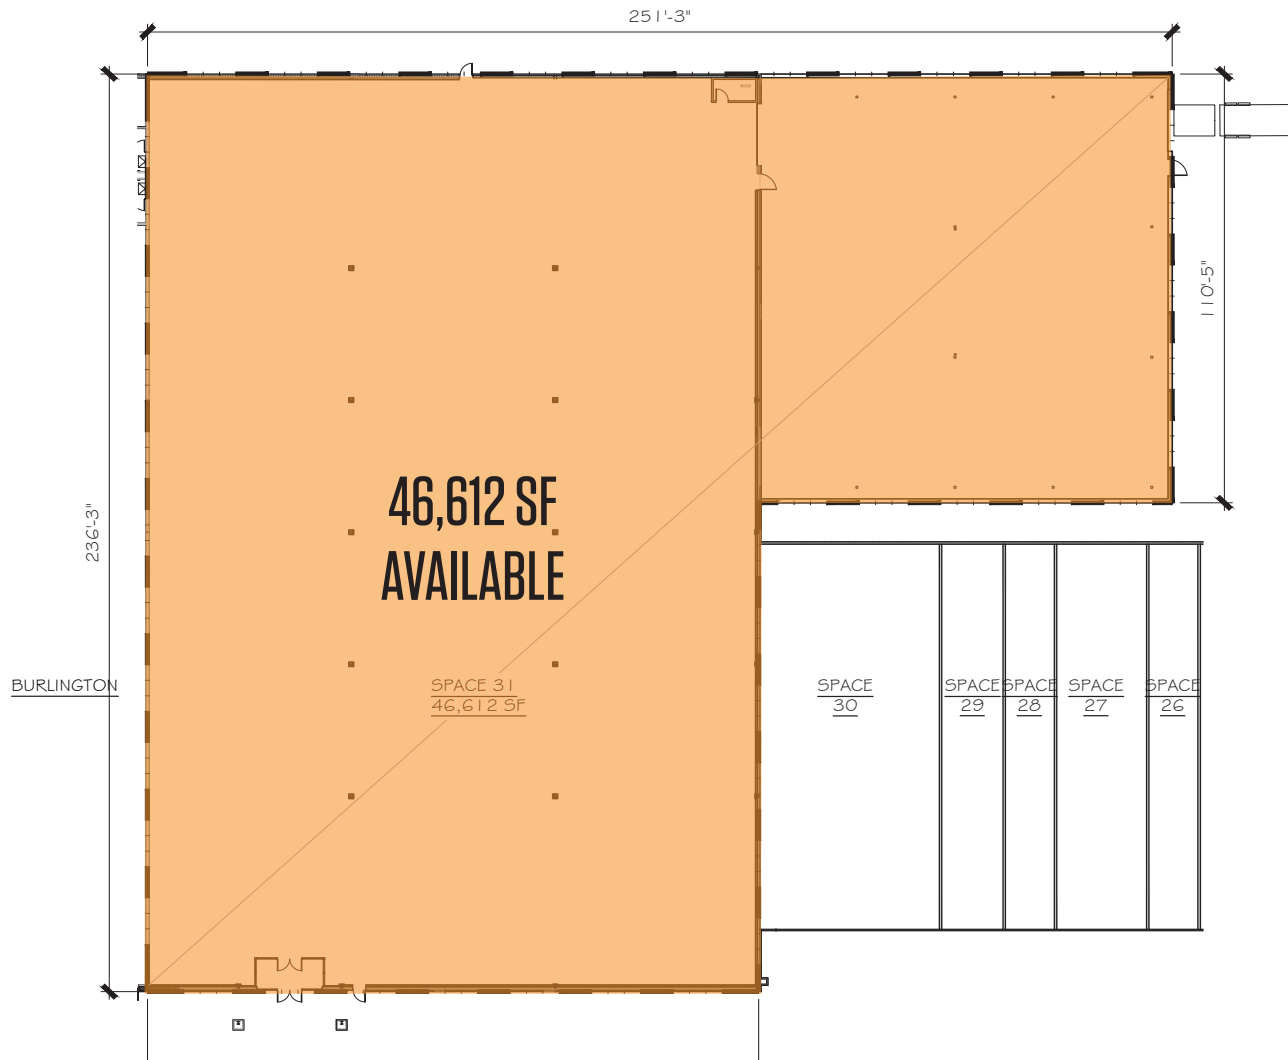

PROJECT ADDRESS:

SITE PLAN

Matt Skalet
mskalet@klnb.com
202-420-7775

Cooper Henry
chenry@klnb.com
443-632-2085

100 West Road, Suite 505
Towson, MD 21204
klnb.com