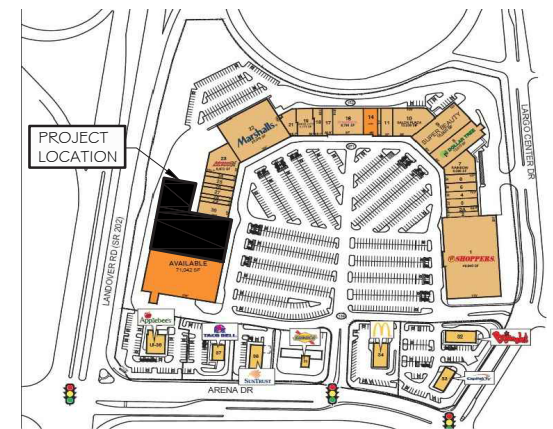

KEY PLAN:

SPACE DATA:

LEASABLE AREA: 46,612 S.F.

PROJECT NAME:

LARGO TOWN CENTER - OUTDOOR YARD ENCLOSURE