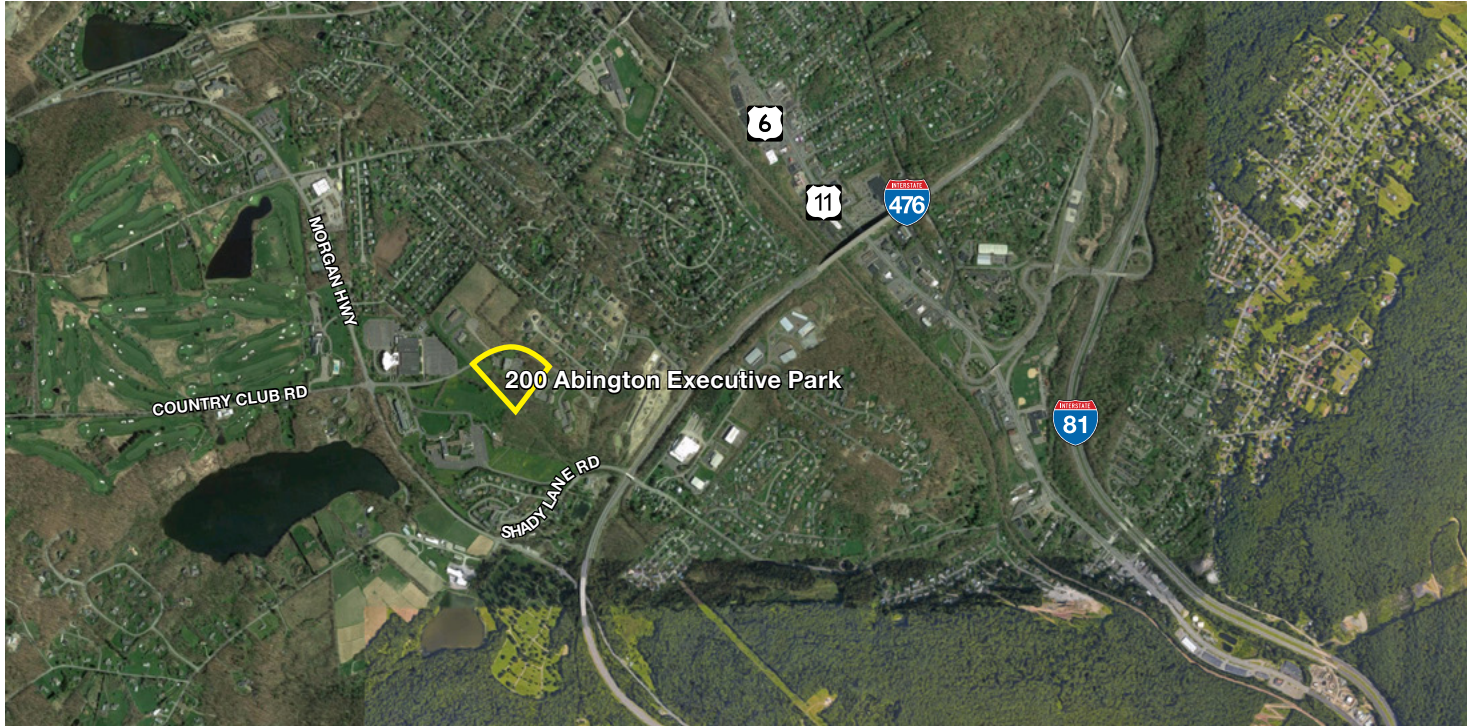

200 Abington Executive Park

Clarks Summit, PA 18411

For more information, please contact:

Mike Detter | SIOR
mdetter@geisrealty.com
(570) 468-8810

200 Abington Executive Park | Suite 202 | Clarks Summit, PA 18411
996 Old Eagle School Road | Suite 1117 | Wayne, PA 19087
www.geisrealty.com