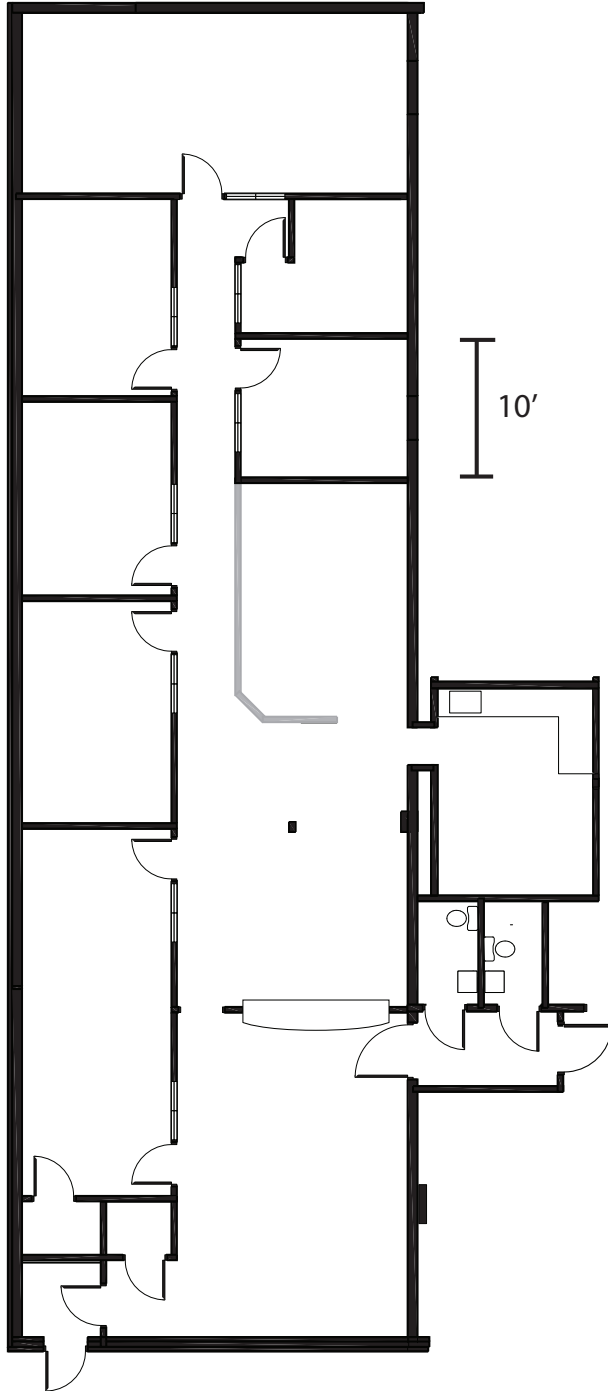

## Specification Sheet

4352 Willow Drive  
Medina, MN 55340

<b>AVAILABLE SPACE:</b>	Office
<b>AVAILABLE SQ FT:</b>	3,323 square feet
<b>GROSS RENTAL RATE:</b>	\$20.00 per square foot annually
<b>ZONING:</b>	CH-RR (Commercial Highway-Railroad)
<b>ADDITIONAL COMMENTS:</b>	

## Floor Plan