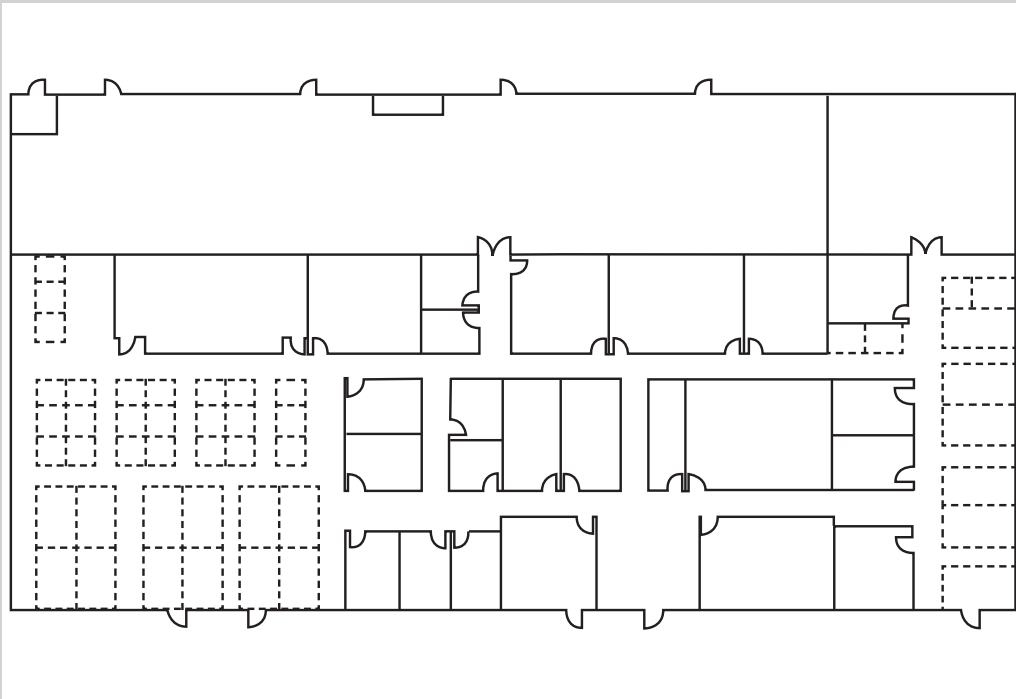

FOR LEASE
THE ENCLAVE ON PRIEST
1618 S. PRIEST DRIVE, TEMPE, ARIZONA

Nate Bubeck
nbubeck@leearizona.com
D 602.954.3736

Jerry Marrell
jmarrell@leearizona.com
D 602.954.3744