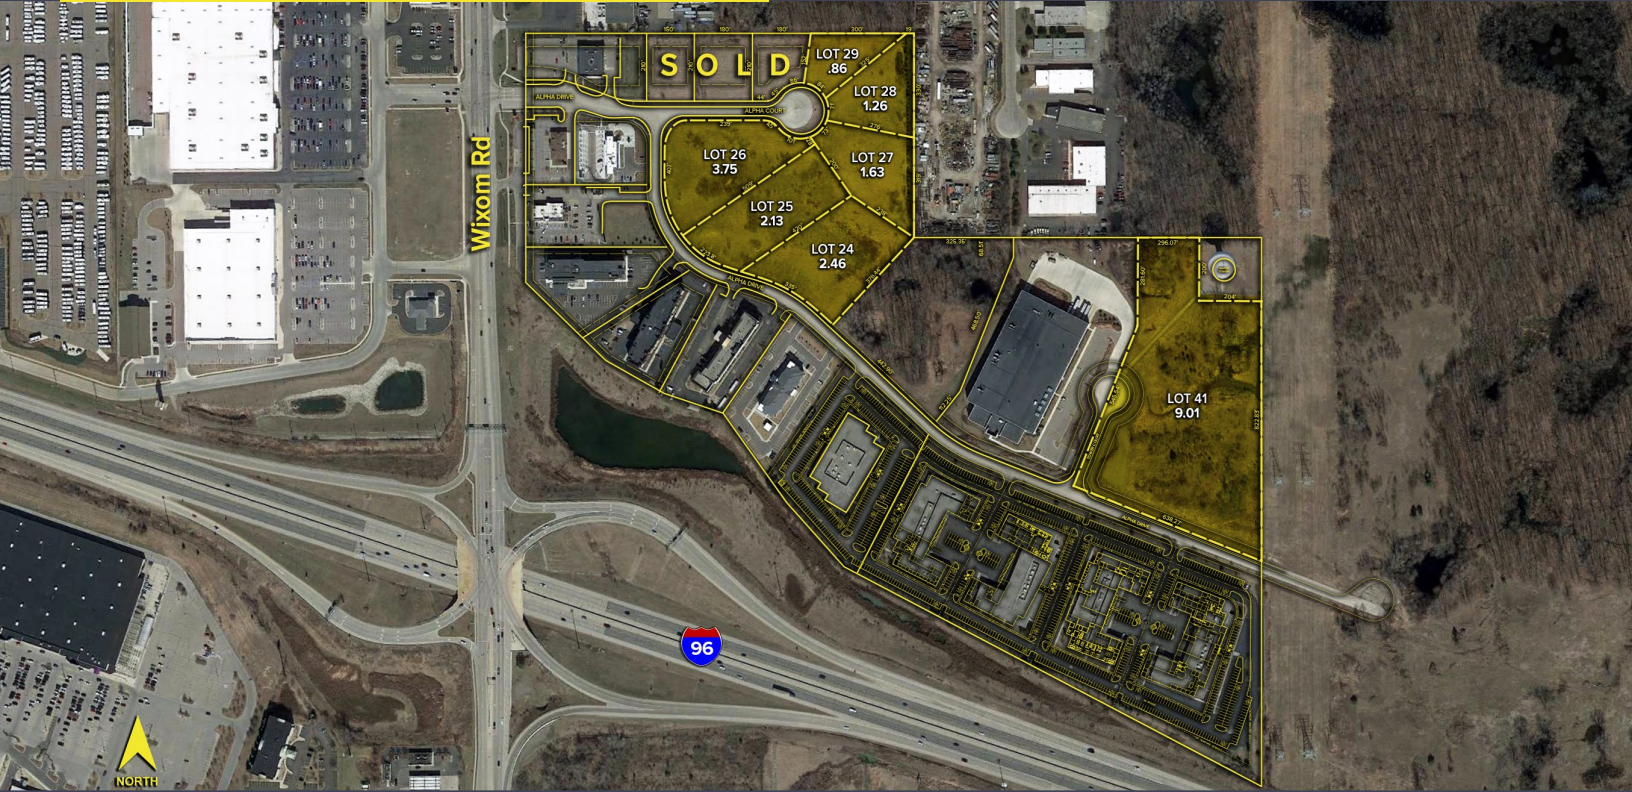

ALPHA DRIVE
WIXOM, MICHIGAN

VACANT LAND FOR SALE
Up to 12.09 Acres Available

SIGNATURE ASSOCIATES
KNOW SIGNATURE | KNOW RESULTS

ALPHA TECH CORPORATE PARK

PROPERTY FEATURES

- 0.89 – 12.09 acres and an additional 9 acres available
- Zoned IRO
- Premier westside business park
- Fully developed and shovel ready
- Balanced and cleared with road and all utilities
- All due-diligence materials complete and available
- One of the last remaining fully developed lots in the area
- Sale price: \$300,000 – \$360,000/acre

Alpha Drive – Wixom, Michigan

Land For Sale

Up to 12.09
Acres
AVAILABLE

Site Plan

AVAILABILITY		
LOT	ACRES	PRICE/ACRE
24	2.46	\$360,000
25	2.13	\$360,000
26	3.75	\$360,000
27	1.63	\$360,000
28	1.26	\$360,000
29	0.86	\$360,000
41	9.01	\$300,000

SIGNATURE ASSOCIATES

One Towne Square, Suite 1200

Southfield, MI 48076

www.signatureassociates.com

Alpha Drive – Wixom, Michigan

Land For Sale

Up to 12.09
Acres
AVAILABLE

Lots #24-29 Proposed Site Plan