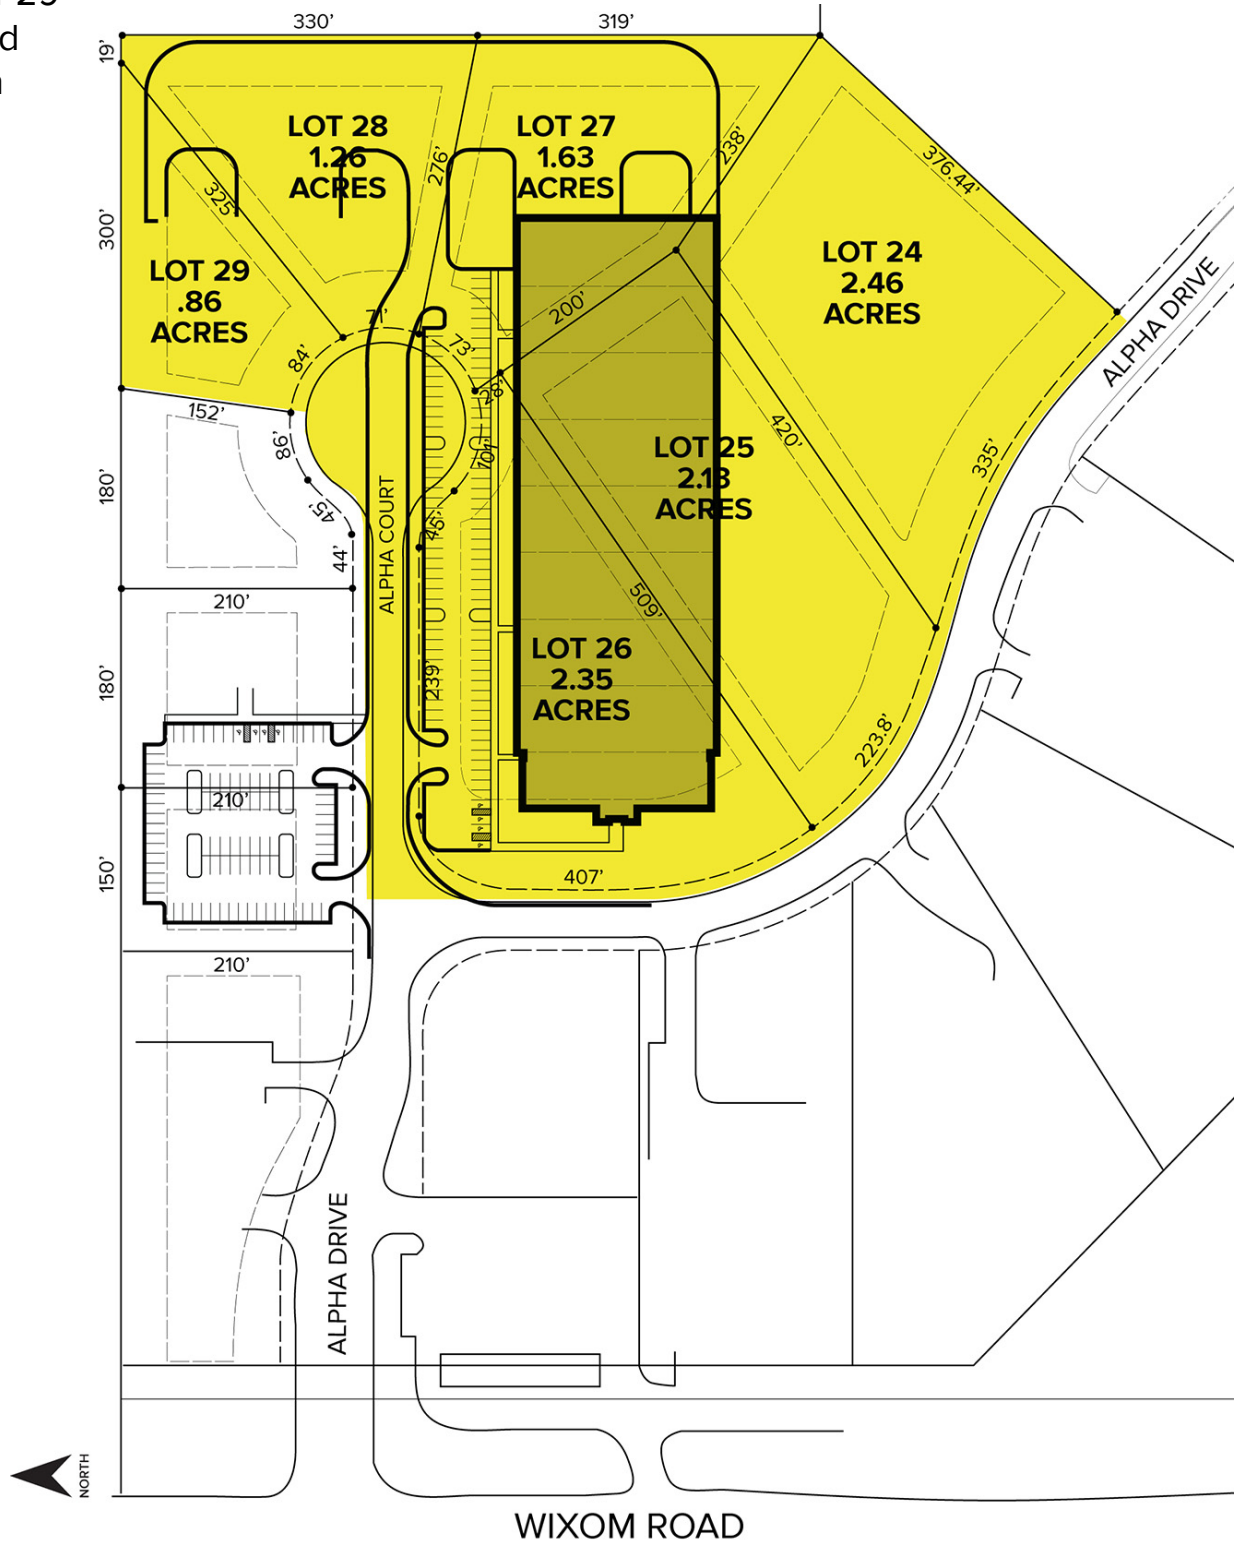

SIGNATURE ASSOCIATES

One Towne Square, Suite 1200

Southfield, MI 48076

www.signatureassociates.com

Alpha Drive – Wixom, Michigan

Land For Sale

Up to 12.09
Acres
AVAILABLE

Lots #24-29 Proposed Site Plan