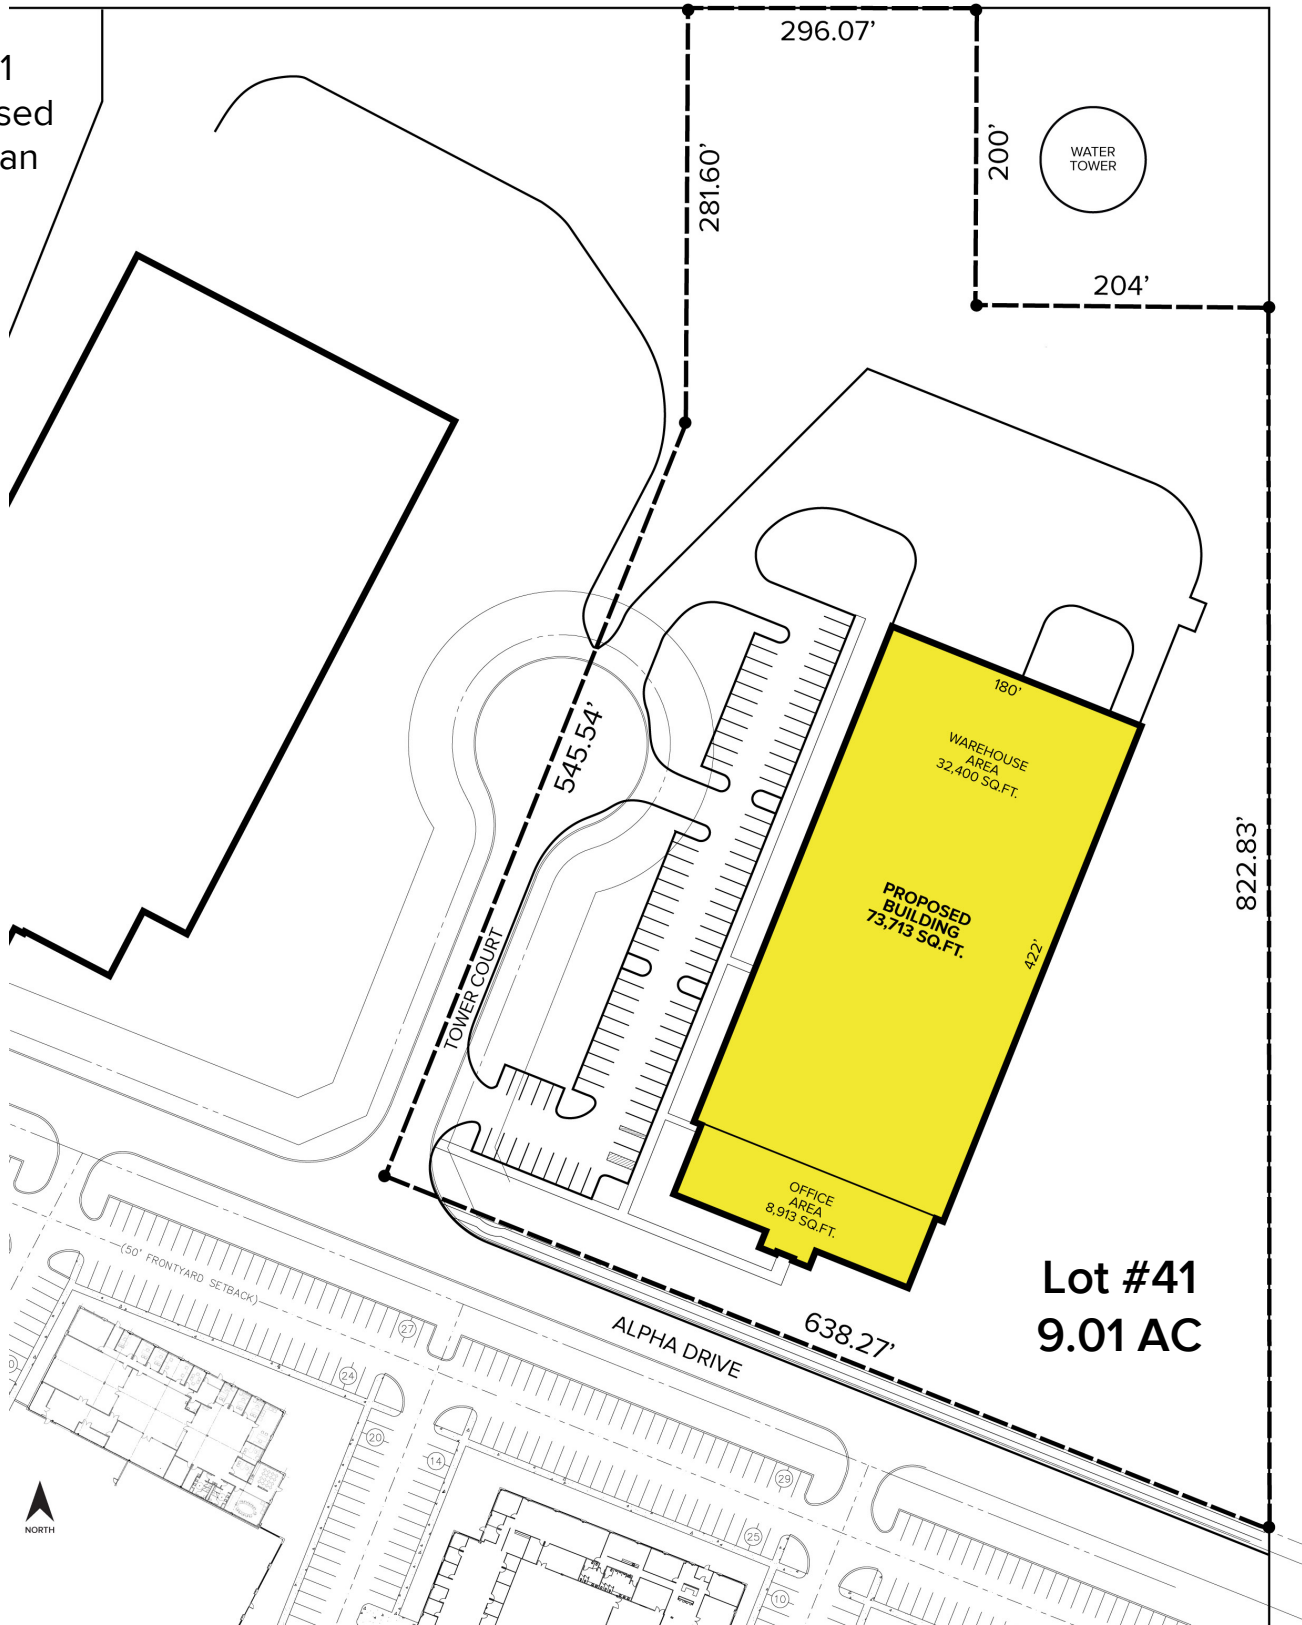

Alpha Drive – Wixom, Michigan

Land For Sale

Up to 12.09
Acres
AVAILABLE

Lot #41
Proposed
Site Plan

For more information, please contact:

JIM MONTGOMERY

(248) 359 0614

jmontgomery@signatureassociates.com

DAVE GREEN

(248) 948 4184

dgreen@signatureassociates.com

SIGNATURE ASSOCIATES

One Towne Square, Suite 1200

Southfield, MI 48076

www.signatureassociates.com