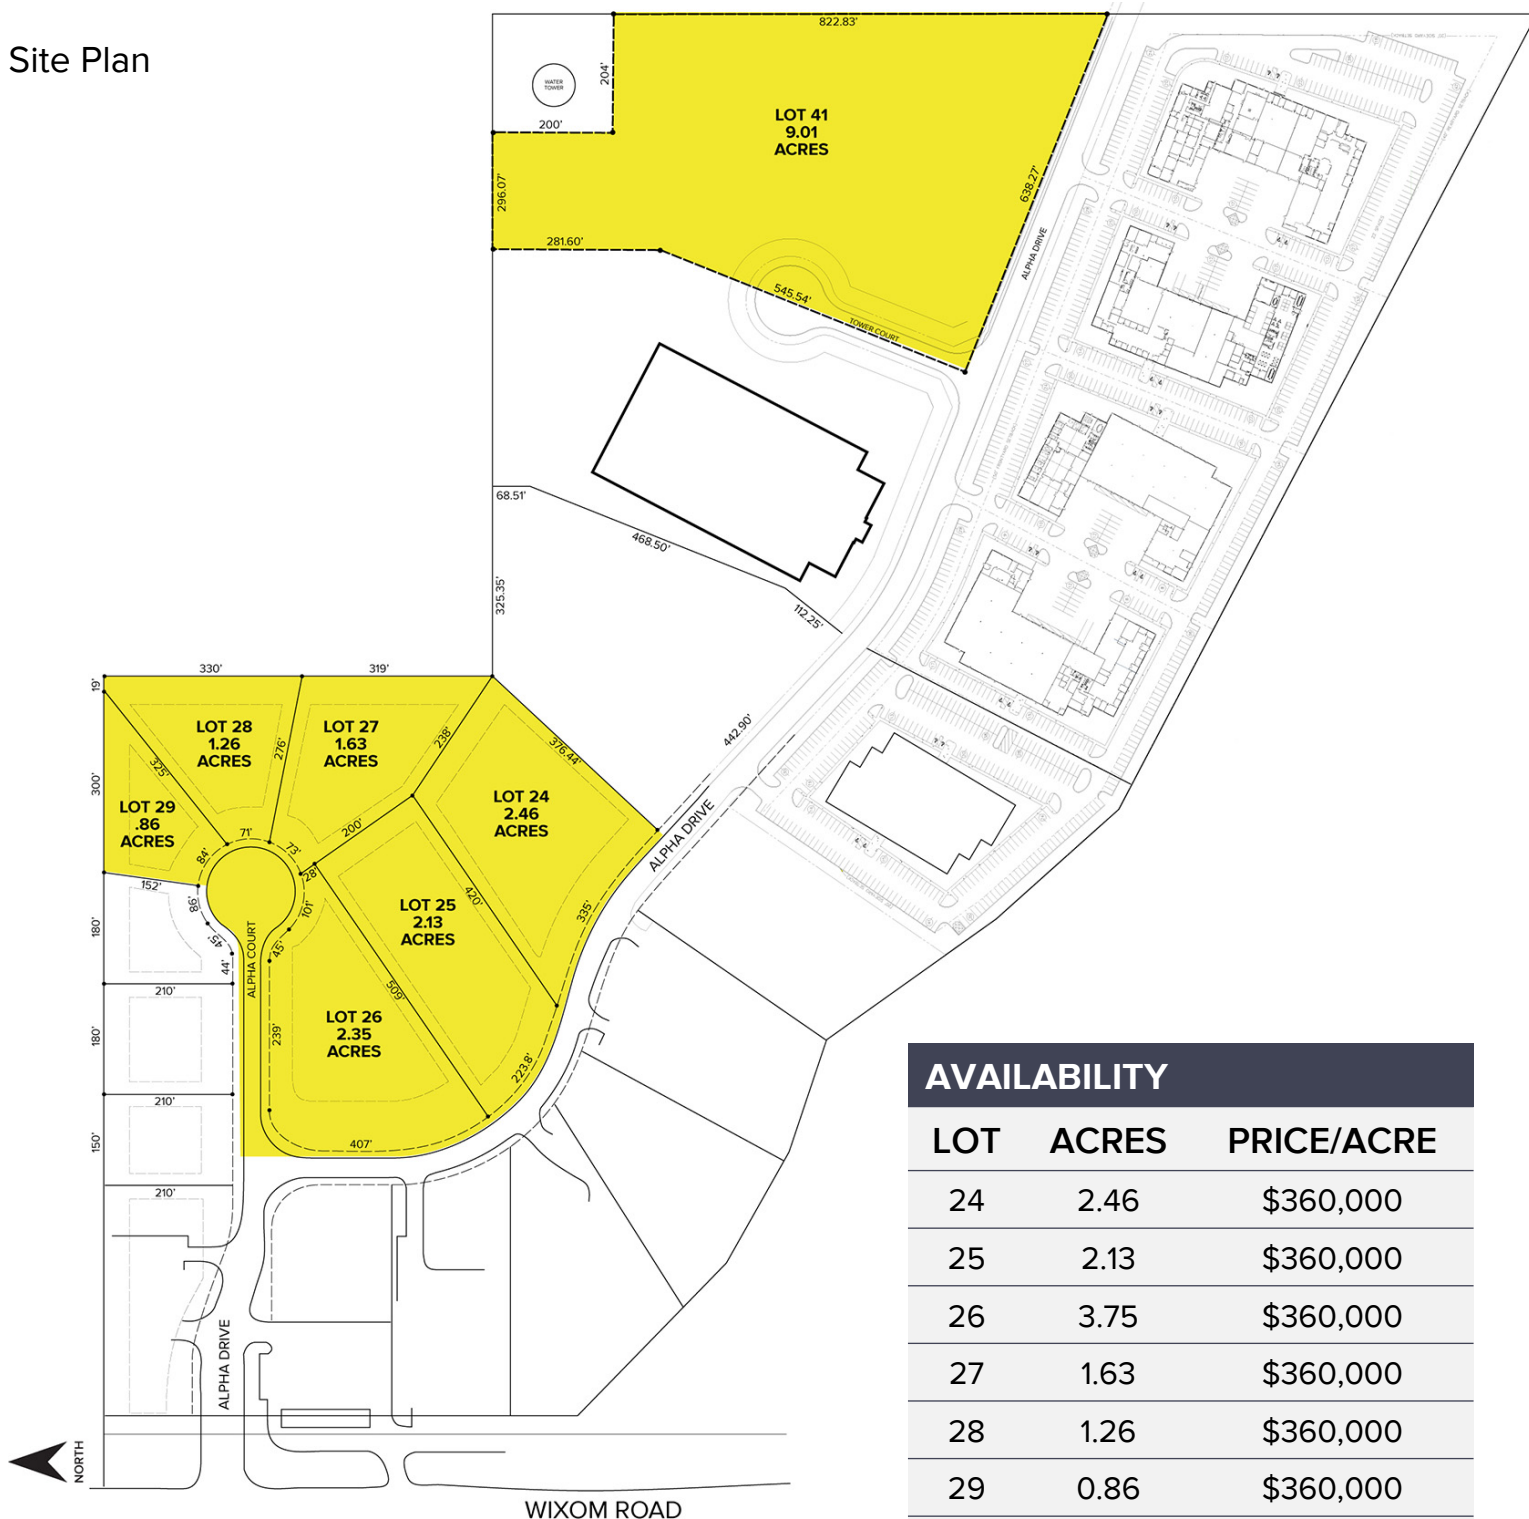

ALPHA DRIVE
WIXOM, MICHIGAN

VACANT LAND FOR SALE
Up to 12.09 Acres Available

SIGNATURE ASSOCIATES
KNOW SIGNATURE | KNOW RESULTS

ALPHA TECH CORPORATE PARK

PROPERTY FEATURES

- 0.89 – 12.09 acres and an additional 9 acres available
- Zoned IRO
- Premier westside business park
- Fully developed and shovel ready
- Balanced and cleared with road and all utilities
- All due-diligence materials complete and available
- One of the last remaining fully developed lots in the area
- Sale price: \$300,000 – \$360,000/acre

Alpha Drive – Wixom, Michigan

Land For Sale

Up to 12.09
Acres
AVAILABLE

Site Plan

AVAILABILITY		
LOT	ACRES	PRICE/ACRE
24	2.46	\$360,000
25	2.13	\$360,000
26	3.75	\$360,000
27	1.63	\$360,000
28	1.26	\$360,000
29	0.86	\$360,000
41	9.01	\$300,000