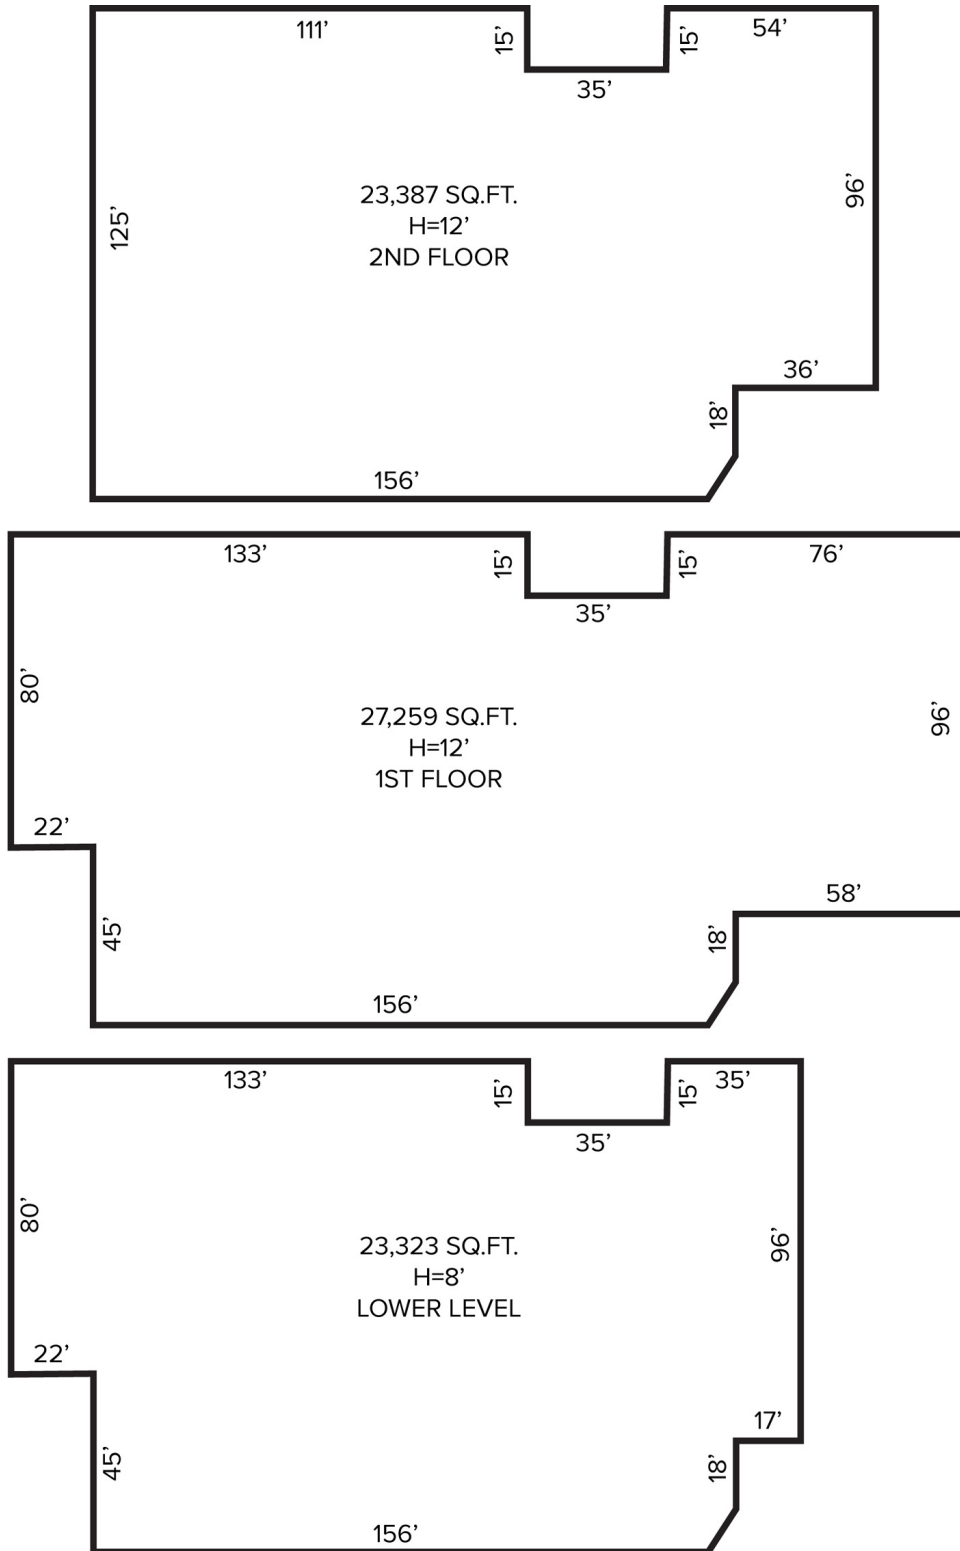

Floor Plan

For more information, please contact:

STEVE GORDON
(248) 948 0101
sgordon@signatureassociates.com

RICK BIRDSALL
(248) 799 3145
rbirdsall@signatureassociates.com

SIGNATURE ASSOCIATES
One Towne Square, Suite 1200
Southfield, MI 48076
www.signatureassociates.com