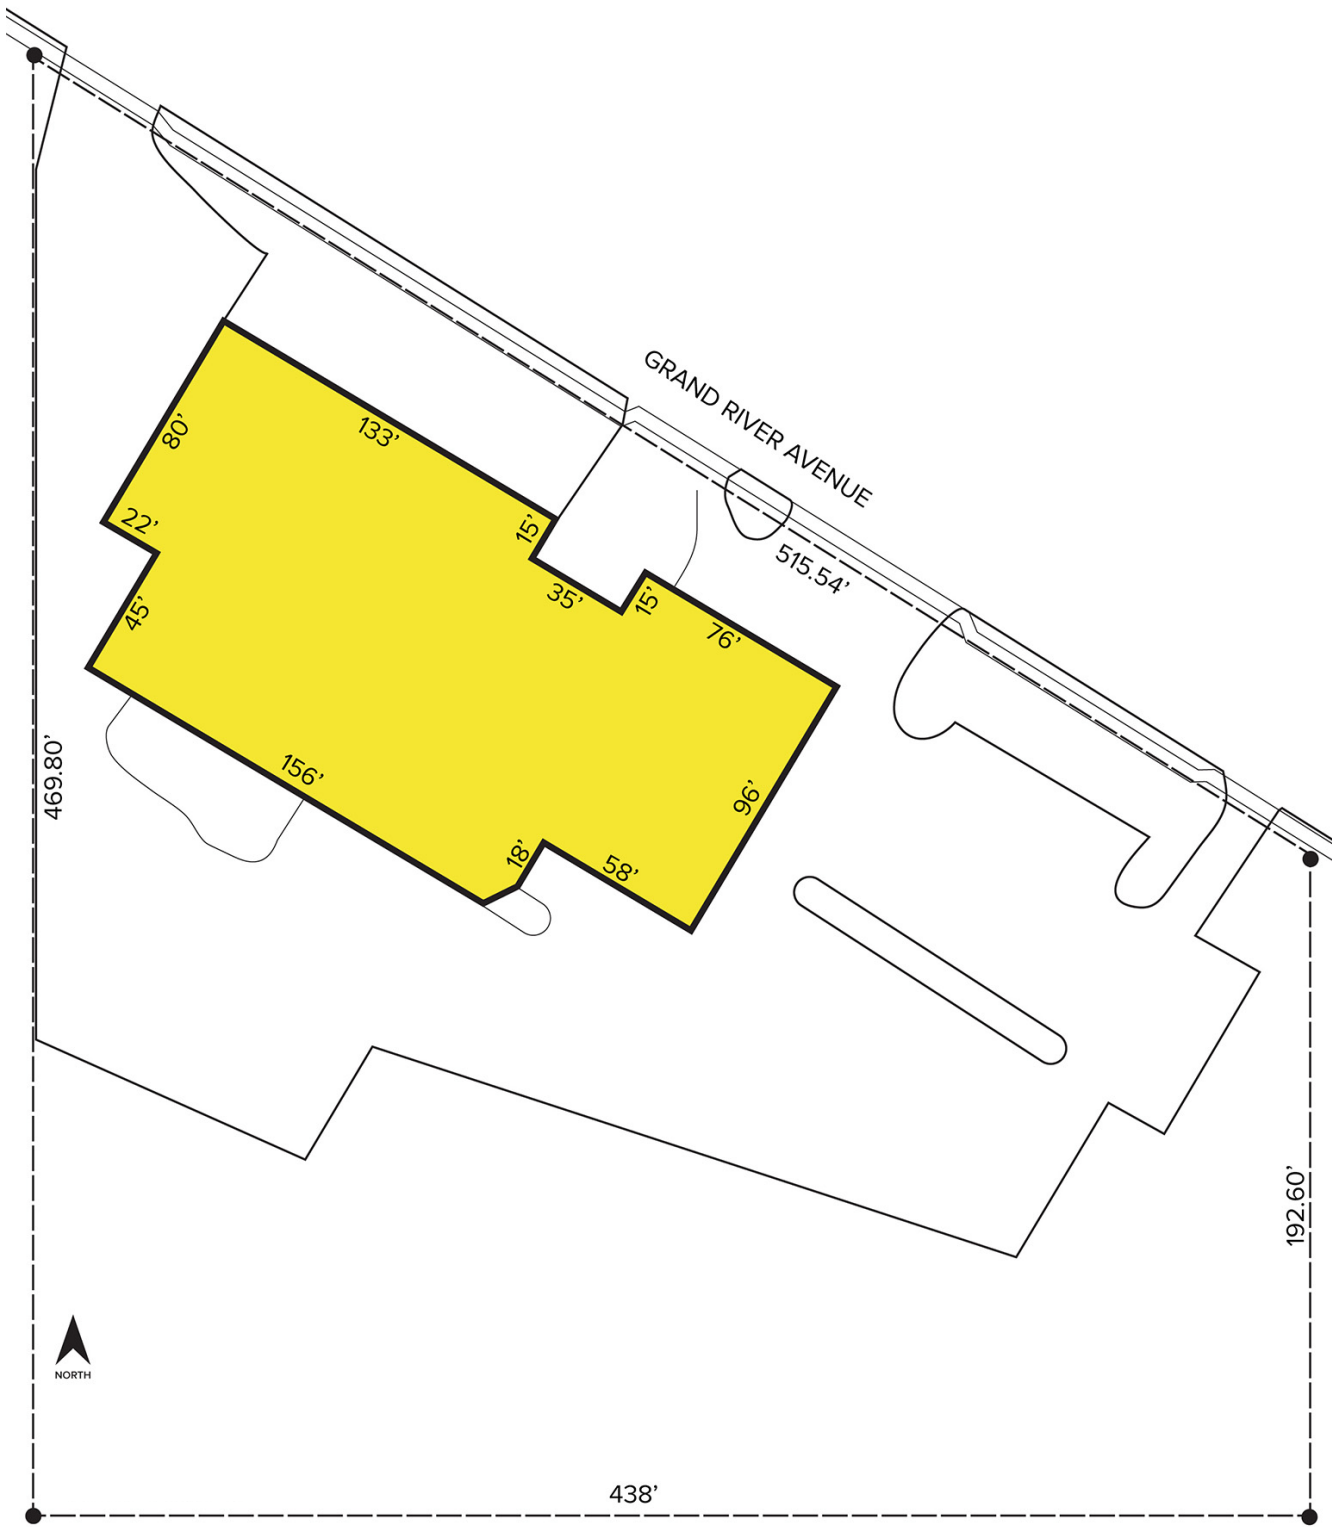

31505 Grand River Ave. – Farmington Hills, Michigan

Industrial For Sale

50,646
Square Feet
AVAILABLE

Site Plan

For more information, please contact:

STEVE GORDON
(248) 948 0101
sgordon@signatureassociates.com

RICK BIRDSALL
(248) 799 3145
rbirdsall@signatureassociates.com

SIGNATURE ASSOCIATES
One Towne Square, Suite 1200
Southfield, MI 48076
www.signatureassociates.com

Information is subject to verification and no liability for errors or omissions is assumed. Price is subject to change and listing withdrawal.