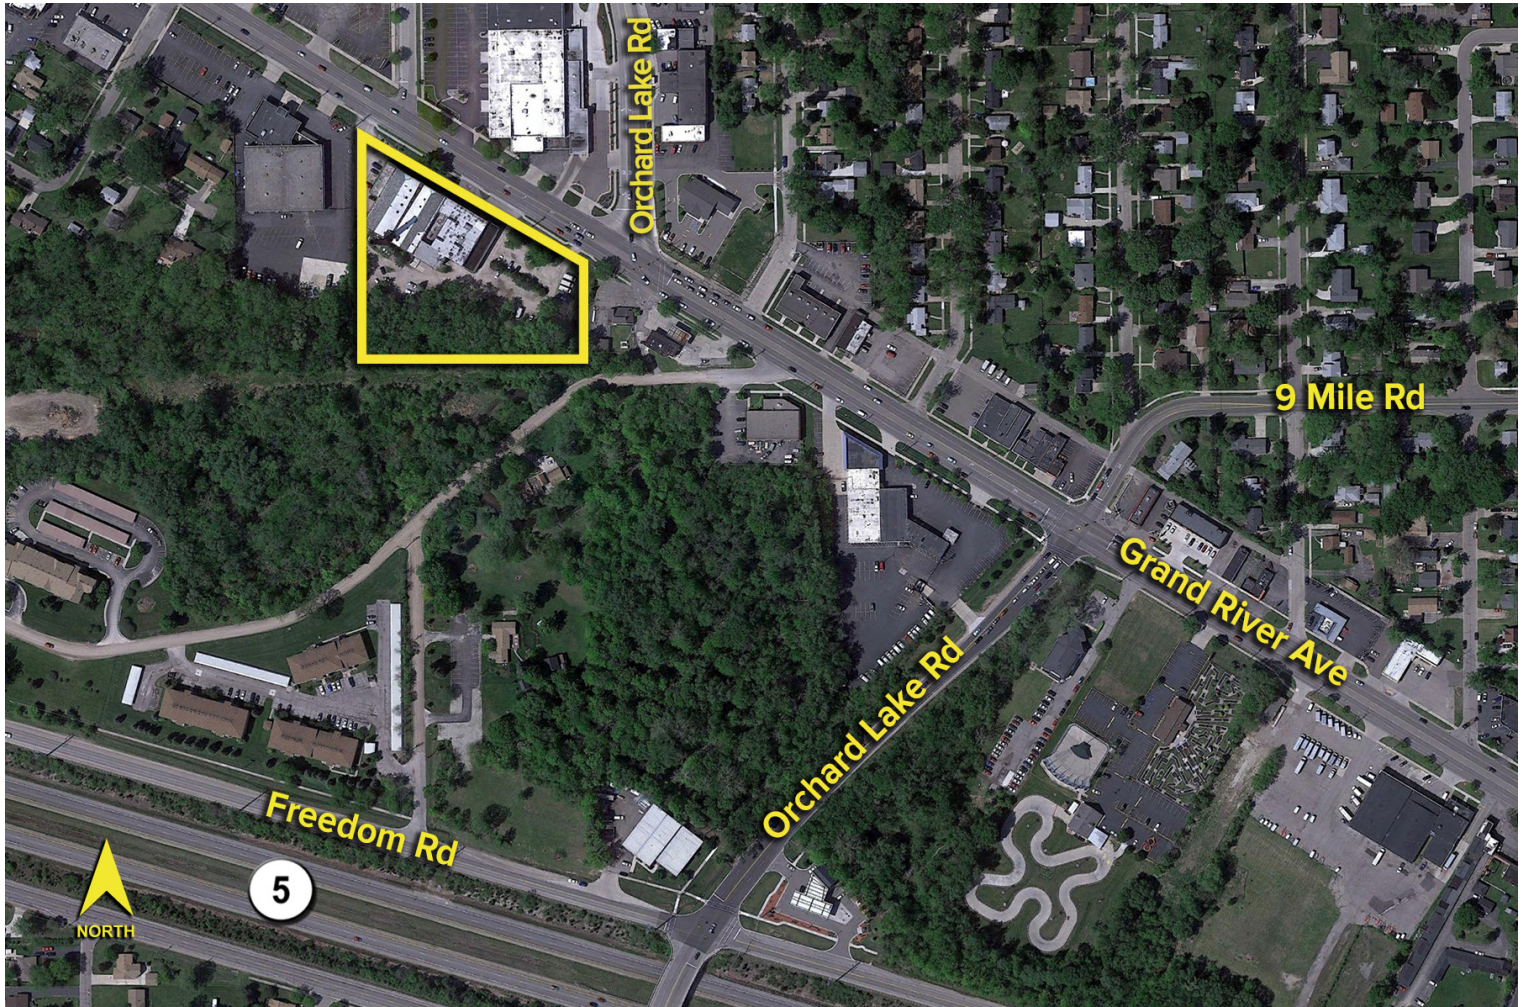

31505 Grand River Ave. – Farmington Hills, Michigan

Industrial For Sale

50,646
Square Feet
AVAILABLE

Aerial

For more information, please contact:

STEVE GORDON
(248) 948 0101
sgordon@signatureassociates.com

RICK BIRDSALL
(248) 799 3145
rbirdsall@signatureassociates.com

SIGNATURE ASSOCIATES
One Towne Square, Suite 1200
Southfield, MI 48076
www.signatureassociates.com