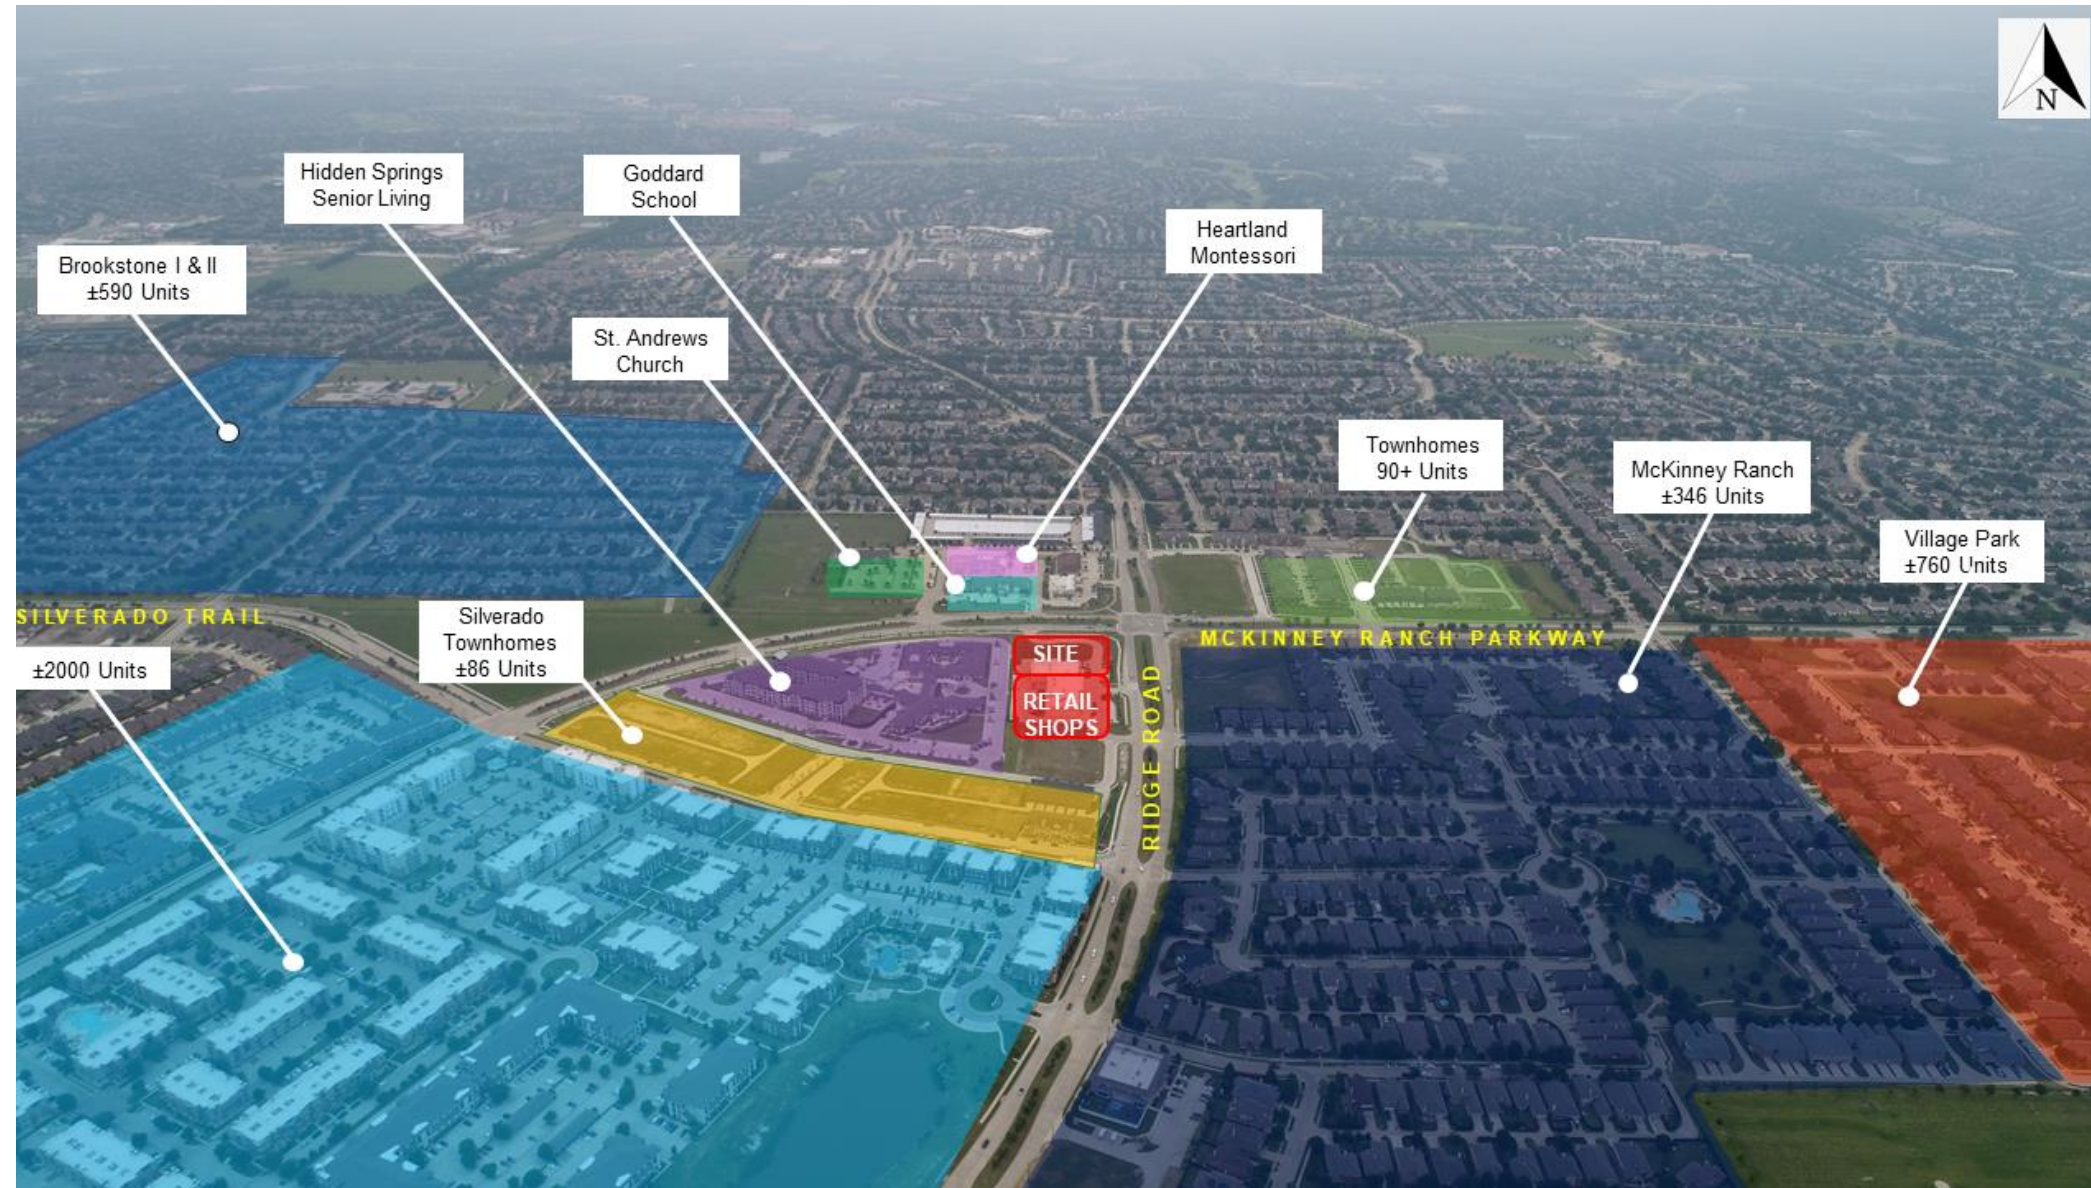

# PAD SITE LOCATION & DEMOGRAPHICS

**LOCATION**  
 4100 S. Ridge Rd.,  
 McKinney, TX

- Close proximity to SH-121 (Sam Rayburn Tollway) and HWY 75
- Great pad site availability for restaurant use
- Located next to Ridge Commons Retail Shops

**FEATURES**  
 Total Building Size ±21,045 SF  
 Total Land Size ±3 acres  
 NNN \$7.25

**PRICE**  
 Please contact brokers for additional details

DEMOGRAPHICS	1 Mile	3 Miles
Estimated Population	18,644	117,618
Estimated Households	6,746	40,516
Average HH Income	\$94,301	\$117,209
Median Age	32	35

TRAFFIC COUNTS	VPD
@ McKinney Ranch Pkwy	±13,214
@ Ridge Road	±10,286
<b>NNN \$7.25</b>	<b>LAND SIZE ±3 Acres</b>
	<b>BUILDING SIZE ±21,045 SF</b>

NOTICE & DISCLAIMER: The enclosed information is from sources believed to be reliable, but Henry S. Miller Brokerage, LLC has not verified the accuracy of the information. Henry S. Miller Brokerage, LLC makes no guarantee, warranty or representation as to the information, and assumes no responsibility for any error, omission or inaccuracy. The information is subject to the possibility of errors, omissions, changes of condition, including price or rental, or withdrawal without notice. Any projections, assumptions or estimates are for illustrative purposes only. Recipients should conduct their own investigation.

# NEARBY AREA