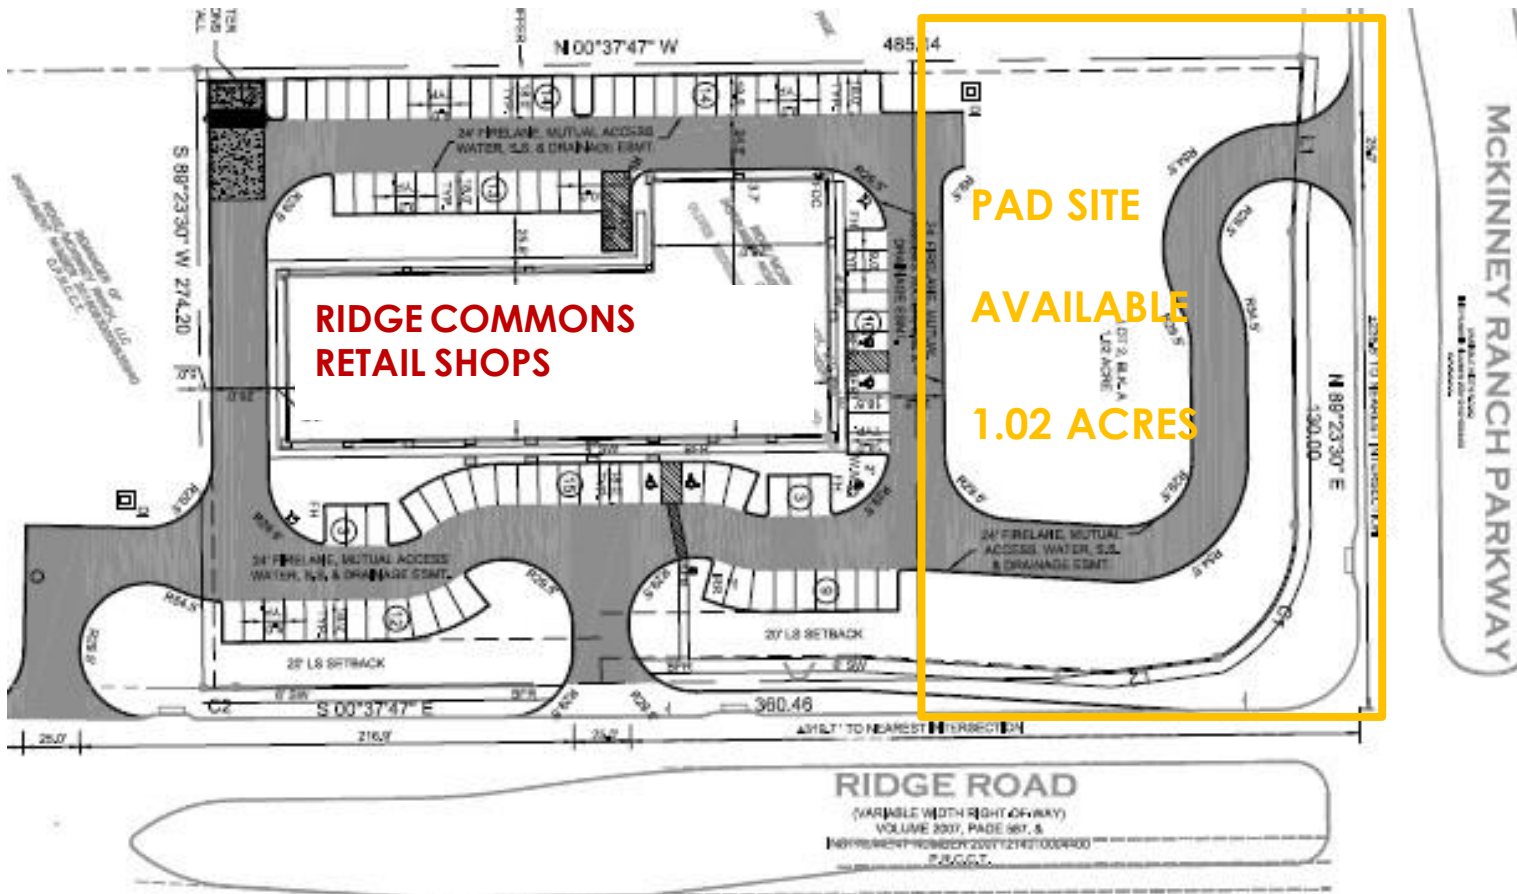

# PAD SITE LOCATION & DEMOGRAPHICS

**LOCATION**  
 4100 S. Ridge Rd.,  
 McKinney, TX

- Close proximity to SH-121 (Sam Rayburn Tollway) and HWY 75
- Great pad site availability for restaurant use
- Located next to Ridge Commons Retail Shops

TRAFFIC COUNTS	VPD
@ McKinney Ranch Pkwy	±13,214
@ Ridge Road	±10,286
<b>NNN \$7.25</b>	<b>LAND SIZE ±3 Acres</b>
	<b>BUILDING SIZE ±21,045 SF</b>

NOTICE & DISCLAIMER: The enclosed information is from sources believed to be reliable, but Henry S. Miller Brokerage, LLC has not verified the accuracy of the information. Henry S. Miller Brokerage, LLC makes no guarantee, warranty or representation as to the information, and assumes no responsibility for any error, omission or inaccuracy. The information is subject to the possibility of errors, omissions, changes of condition, including price or rental, or withdrawal without notice. Any projections, assumptions or estimates are for illustrative purposes only. Recipients should conduct their own investigation.