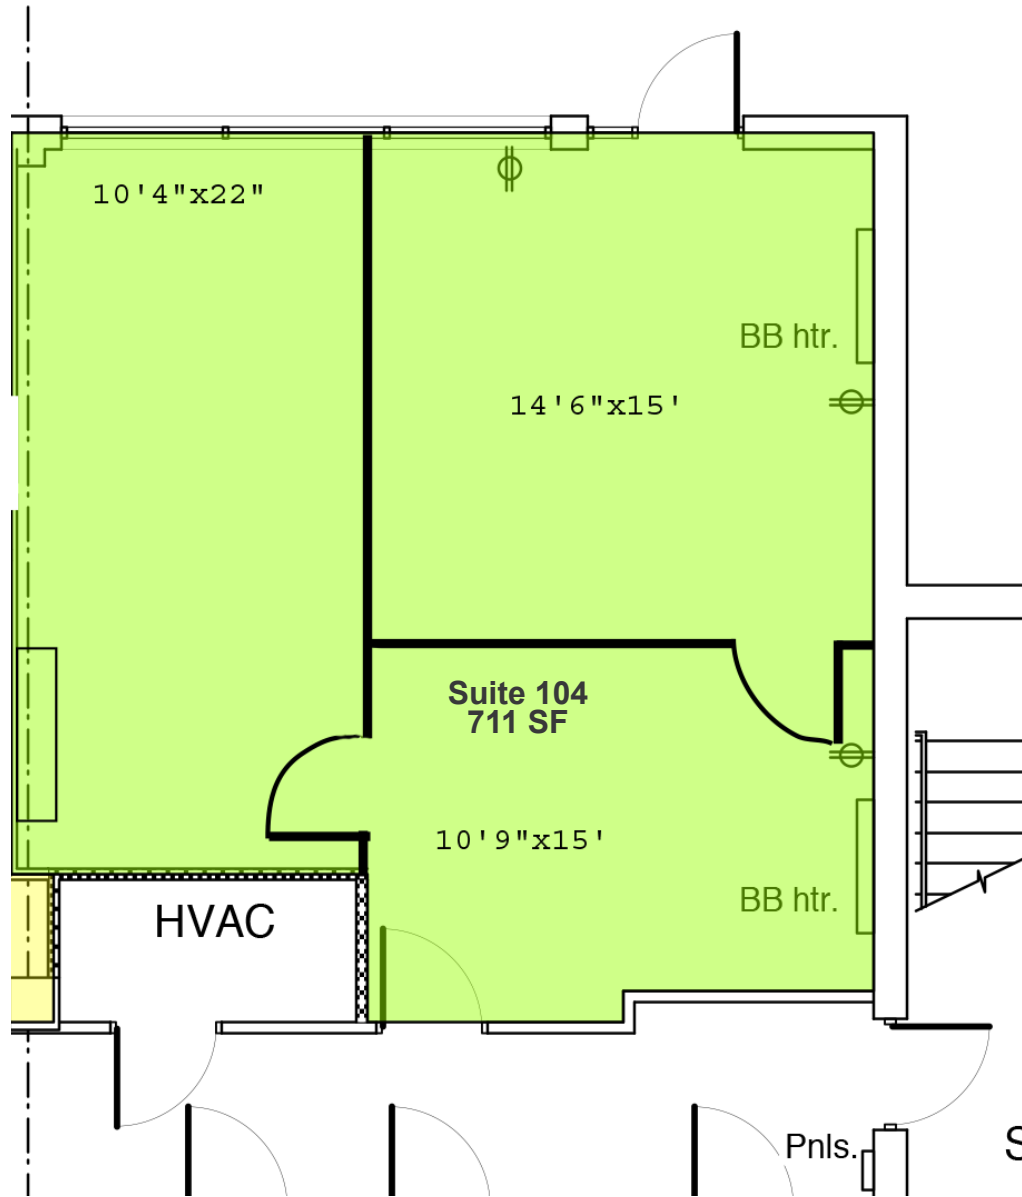

## AVAILABLE

Suite 104: 711 sf  
Suite 205: 1,097 sf (30-60 days)  
Suite 310: 922 sf (7/1/2021)

# BIRDSEYE

5560 STERRETT PLACE | COLUMBIA, MARYLAND 21044

# FLOOR PLAN

5560 STERRETT PLACE | COLUMBIA, MARYLAND 21044

# FLOOR PLAN

5560 STERRETT PLACE | COLUMBIA, MARYLAND 21044

Suite 205  
1,097 SF