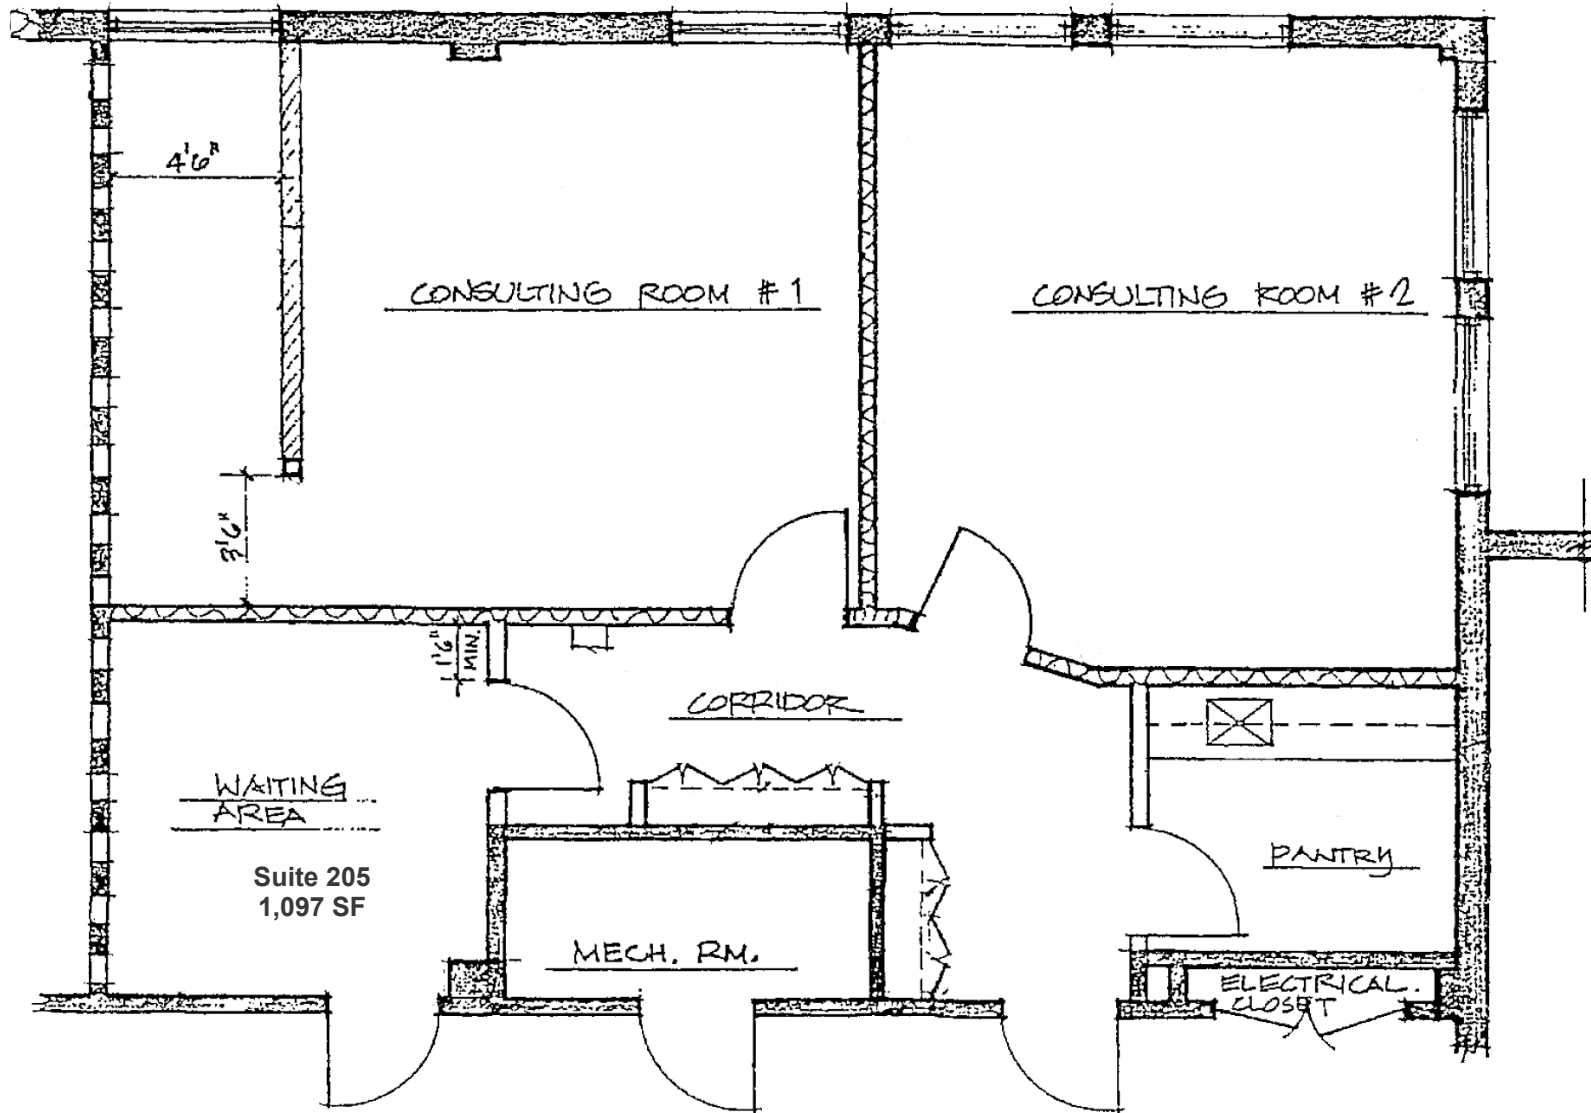

# FLOOR PLAN

5560 STERRETT PLACE | COLUMBIA, MARYLAND 21044

# FLOOR PLAN

5560 STERRETT PLACE | COLUMBIA, MARYLAND 21044

Suite 205  
1,097 SF