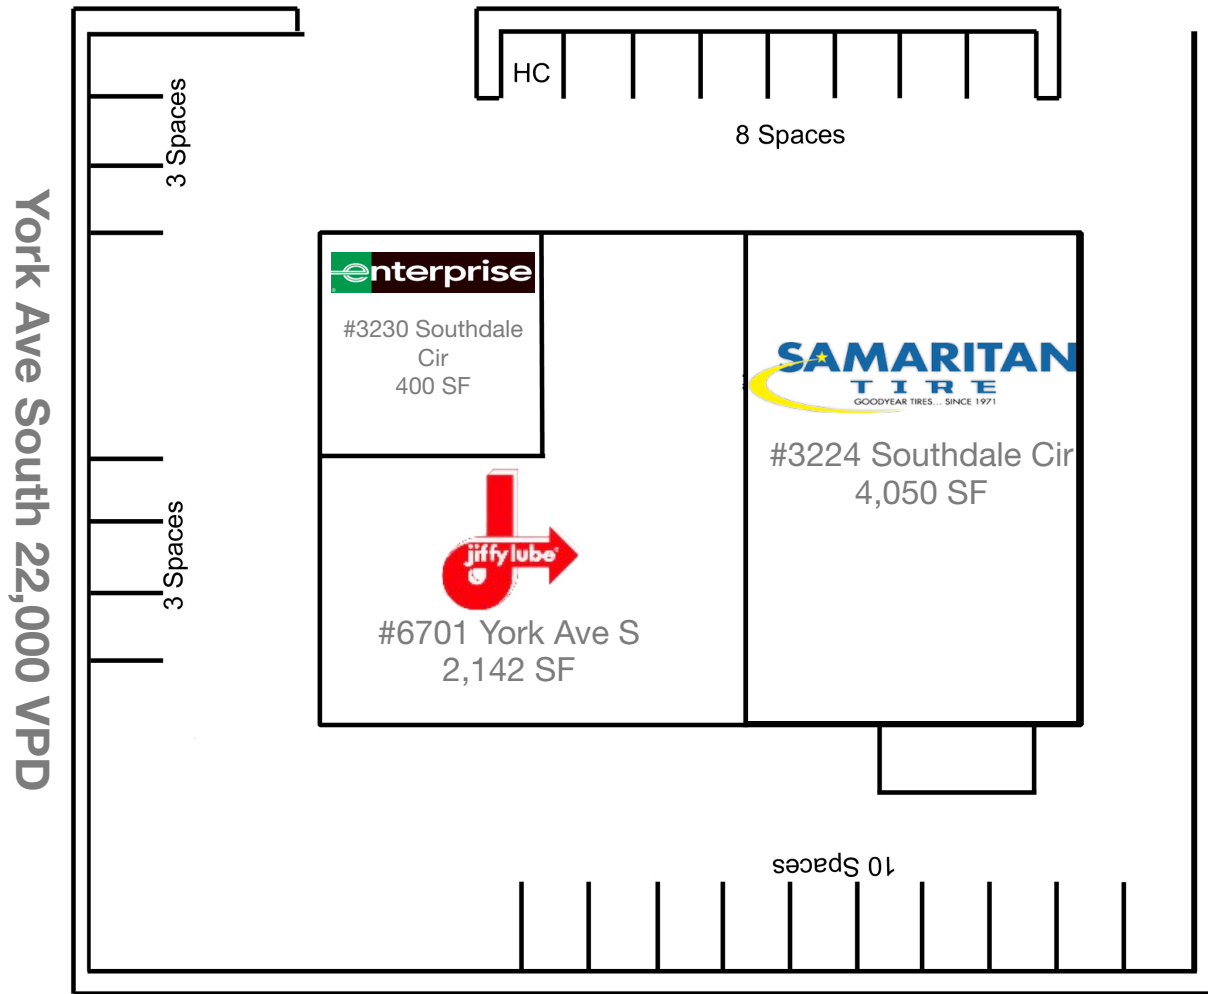

TOTAL \$14.84

area retailers

features

- Extremely rare automotive opportunity in the heart of Edina retail
- Across Southdale Mall
- Pylon signage available
- Strong demographics

traffic counts

- 22,000 VPD on York Avenue

Southdale Circle

SOUTHDALE CIRCLE

SITE

York Ave S | 22,000 VPD

Southdale Center

- Apple
- JUUT SALON&SPA
- H&M
- SHAKE SHACK
- macy's
- The Cheesecake Factory
- VICTORIA'S SECRET
- SEPHORA
- LOFT
- AMC THEATRES
- LIFETIME FITNESS
- DAVE & BOSTER'S