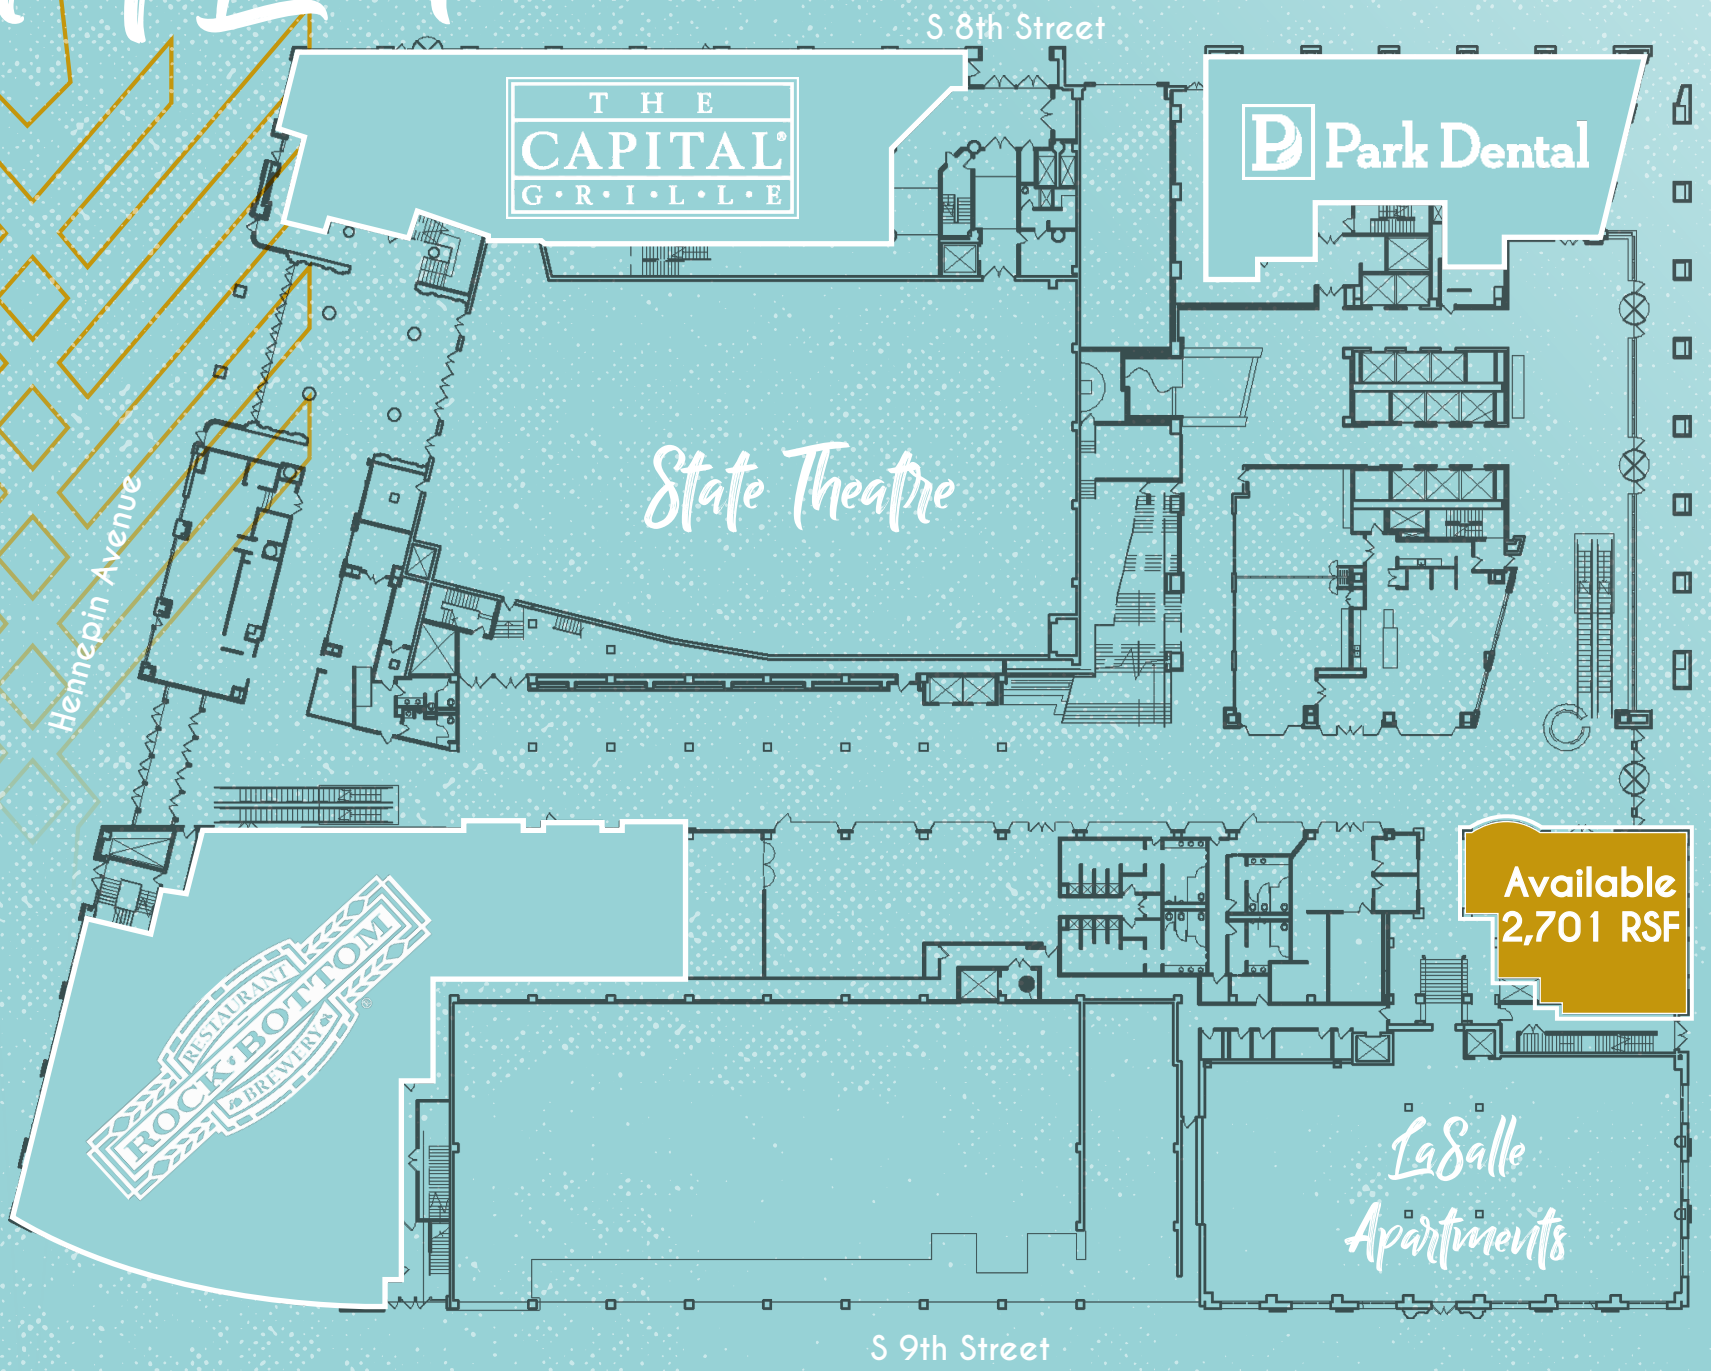

Street Level Floor Plan

S 8th Street

Hennepin Avenue

LaSalle Avenue

S 9th Street

Available
2,701 RSF

THE
CAPITAL
G·R·I·L·L·E

Park Dental

State Theatre

RESTAURANT
ROCK BOTTOM
BREWERY &

LaSalle
Apartments