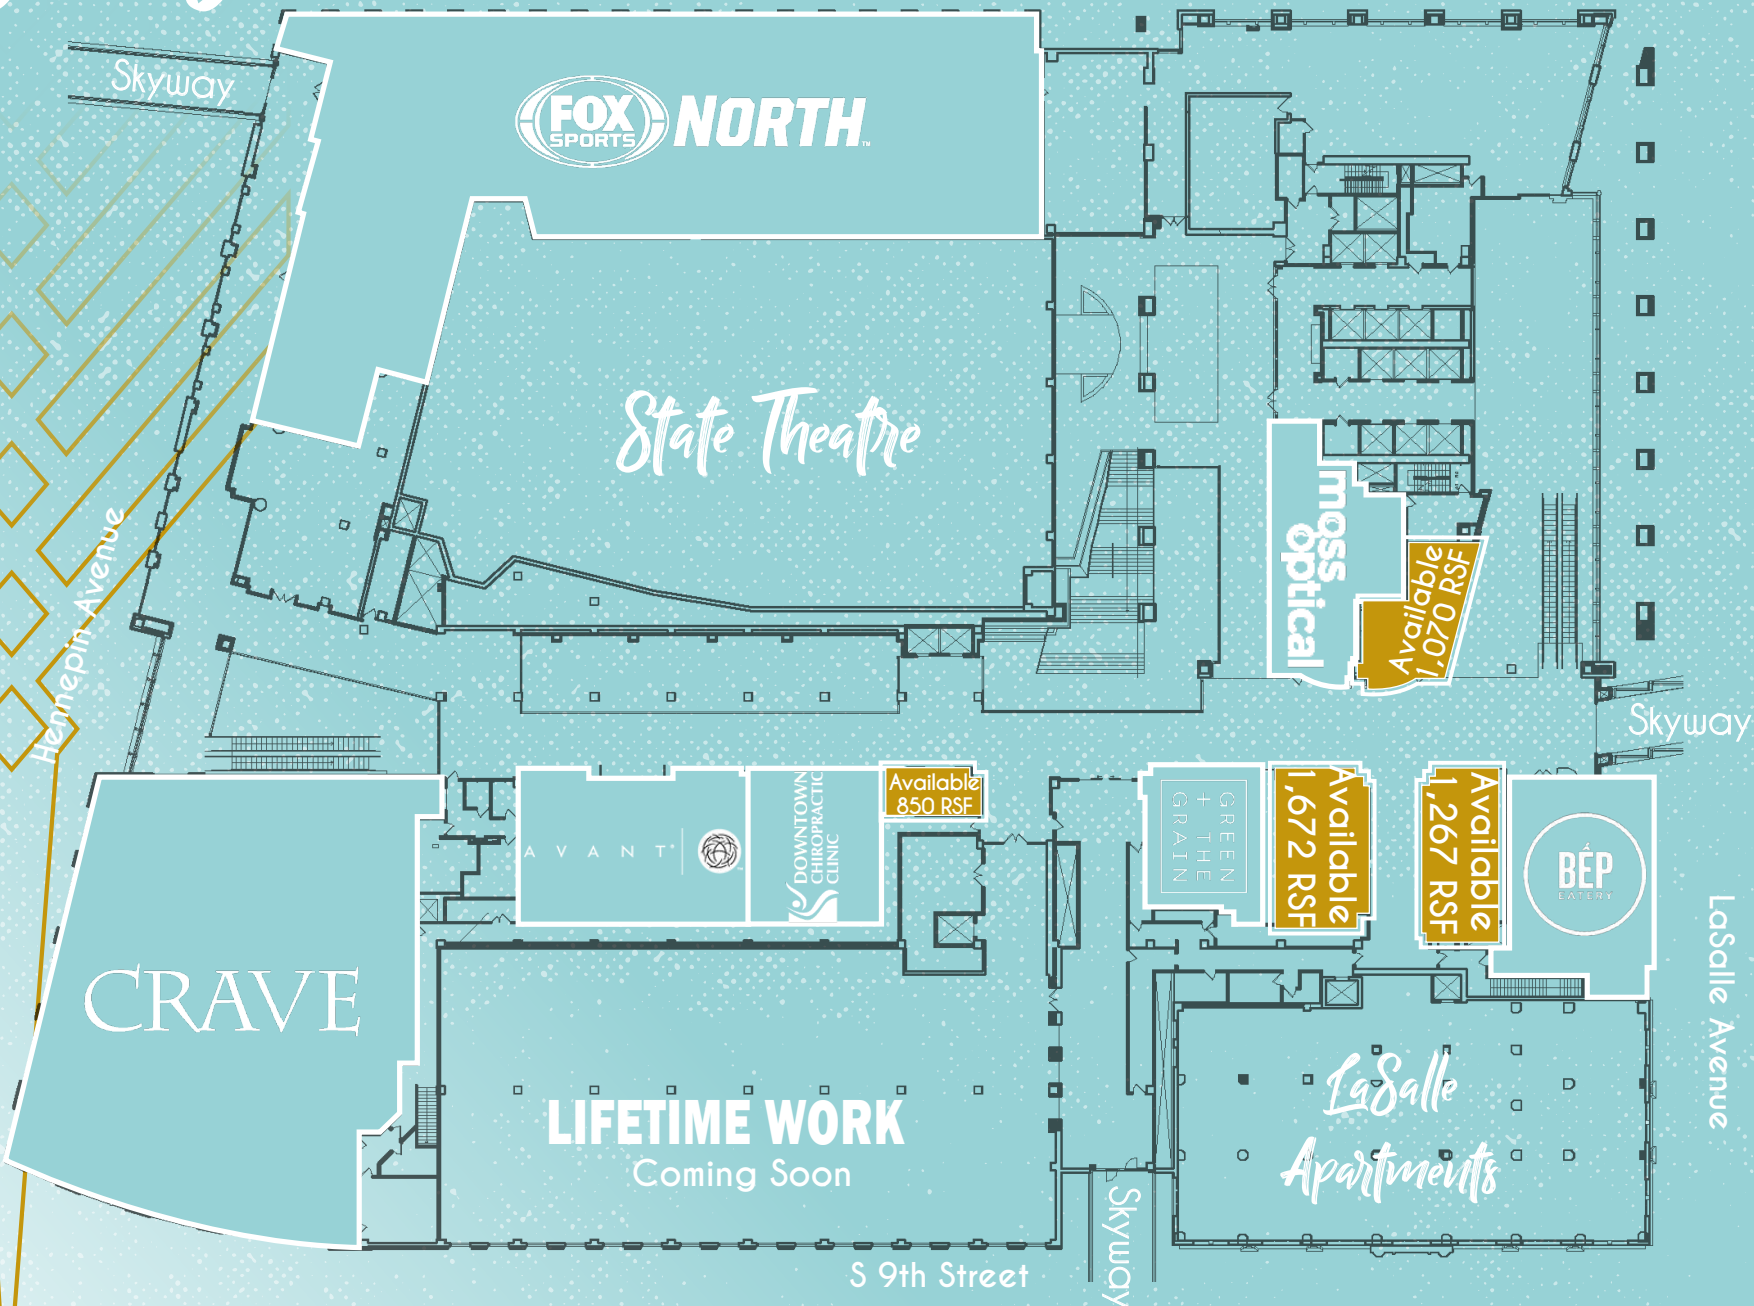

Skyway Level Floor Plan

S 8th Street