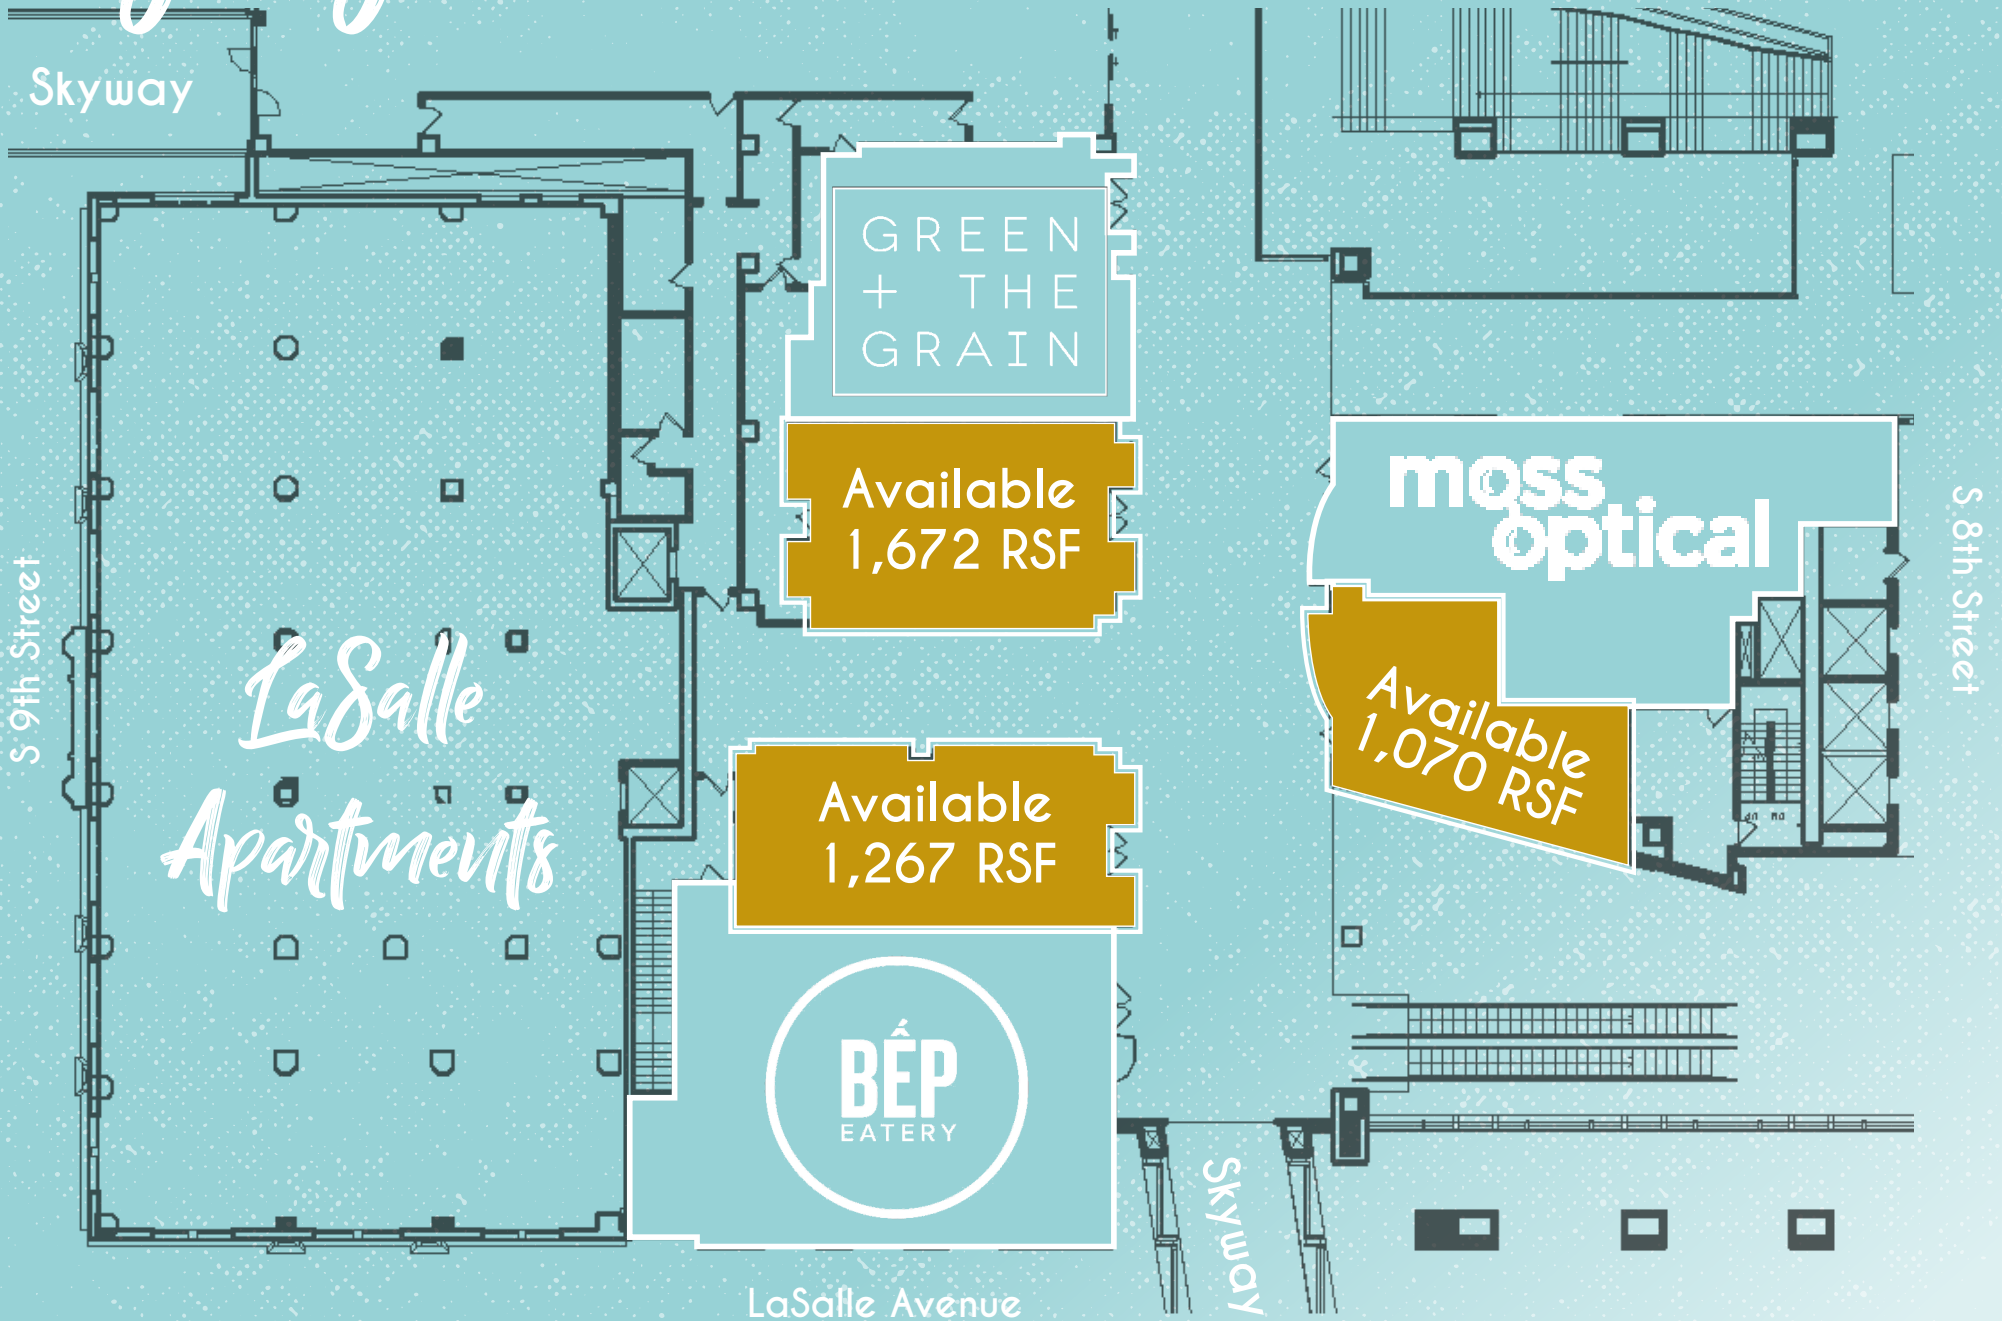

LASALLE PLAZA

Retail Space For Lease

800 LaSalle Ave
Minneapolis, MN

Skyway Rare availabilities

Skyway Level Floor Plan

S 8th Street

Street Level Floor Plan

S 8th Street

Hennepin Avenue

LaSalle Avenue

S 9th Street

Available
2,701 RSF

THE
CAPITAL
G·R·I·L·L·E

Park Dental

State Theatre

RESTAURANT
ROCK BOTTOM
BREWERY &

LaSalle
Apartments

LASALLE PLAZA

Strategically located on the west side of downtown Minneapolis, this active destination is in the heart of Minneapolis' premier entertainment district. Where day meets night, LaSalle Plaza is poised to offer the finest food, service and entertainment with quick access for commuters and visitors alike.

Highlights

-  30 story, 563,134sf, Class A office building located between LaSalle and Hennepin Aves
-  Featuring 88,000sf of culture, dining options, evening entertainment and professional services
-  Skyway connected and adjacent to the Target Corporation headquarters and U.S. Bank headquarters
-  Proximity to Minneapolis' finest entertainment options along Hennepin Avenue
-  Destination for highly rated restaurants including Crave, Capital Grille and Rock Bottom Brewery