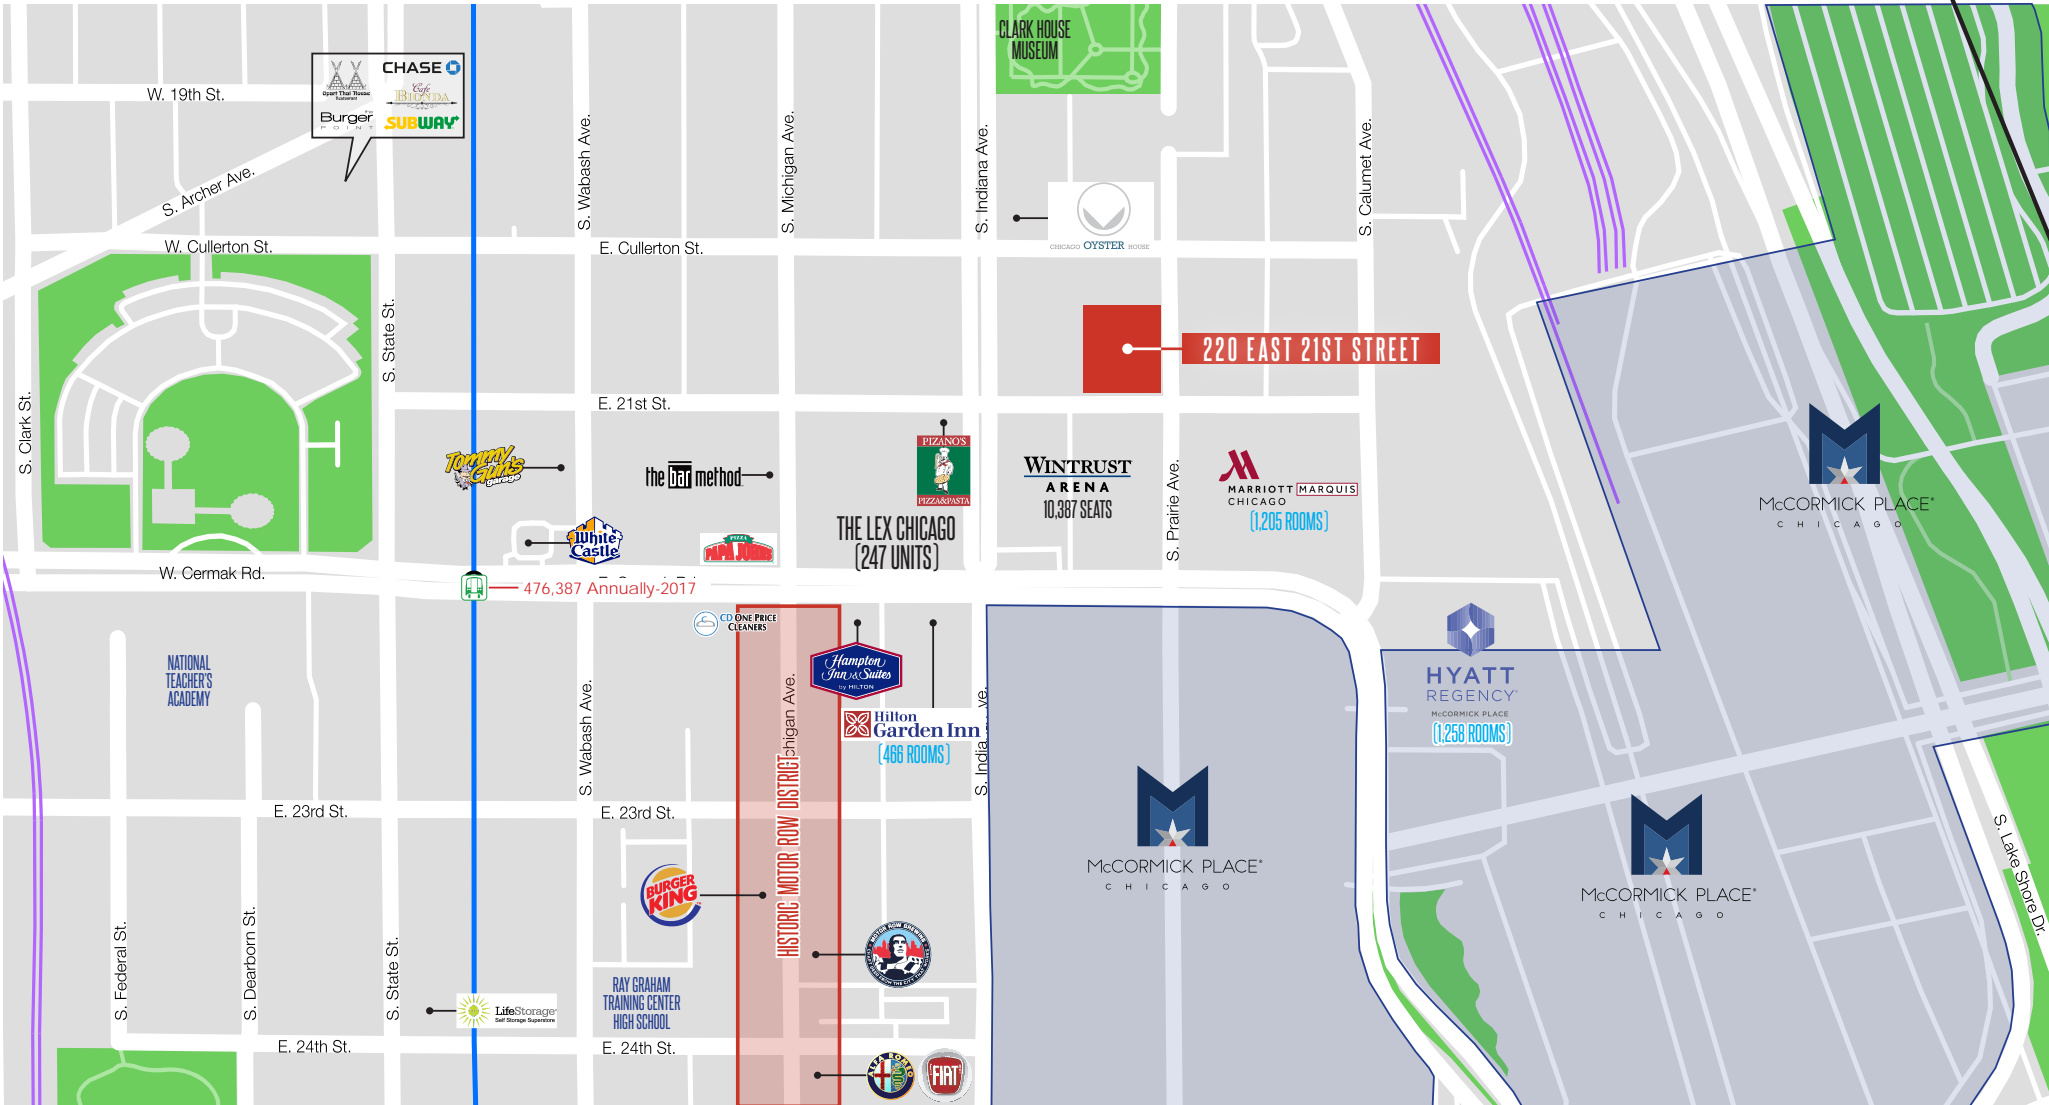

NWC 21ST STREET & PRAIRIE AVENUE

south loop / chicago, il

FOR SALE

220 EAST 21ST STREET

NWC 21ST STREET & PRAIRIE AVENUE

south loop / chicago, il

SPACE DETAILS

ADDRESS

220 East 21st Street
Chicago, IL 60616

CO-TENANTS

Wintrust Arena, Marriott Marquis, Hyatt,
McCormick Place, Museum Campus

AVAILABILITY

Approximately 37,500 SF of land

FEATURES

High visibility
DX-5 Zoning

DEMOGRAPHICS

	.5M	1M	1.5M
AVG HOUSEHOLD INCOME –	\$122,155	\$106,851	\$96,488
POPULATION –	12,072	37,913	70,251
DAYTIME POPULATION –	9,089	33,629	74,249

NWC 21ST STREET & PRAIRIE AVENUE

south loop / chicago, il

AREA RETAIL MAP

NWC 21ST STREET & PRAIRIE AVENUE

south loop / chicago, il

FLOOR PLANS

SITE DETAILS

Approximately 37,500 SF of land

let's talk. **BIG**
IDEAS?

PAUL BRYANT
 Mid-America Real Estate Corporation
 630.954.7354
 PBryant@MidAmericaGrp.com