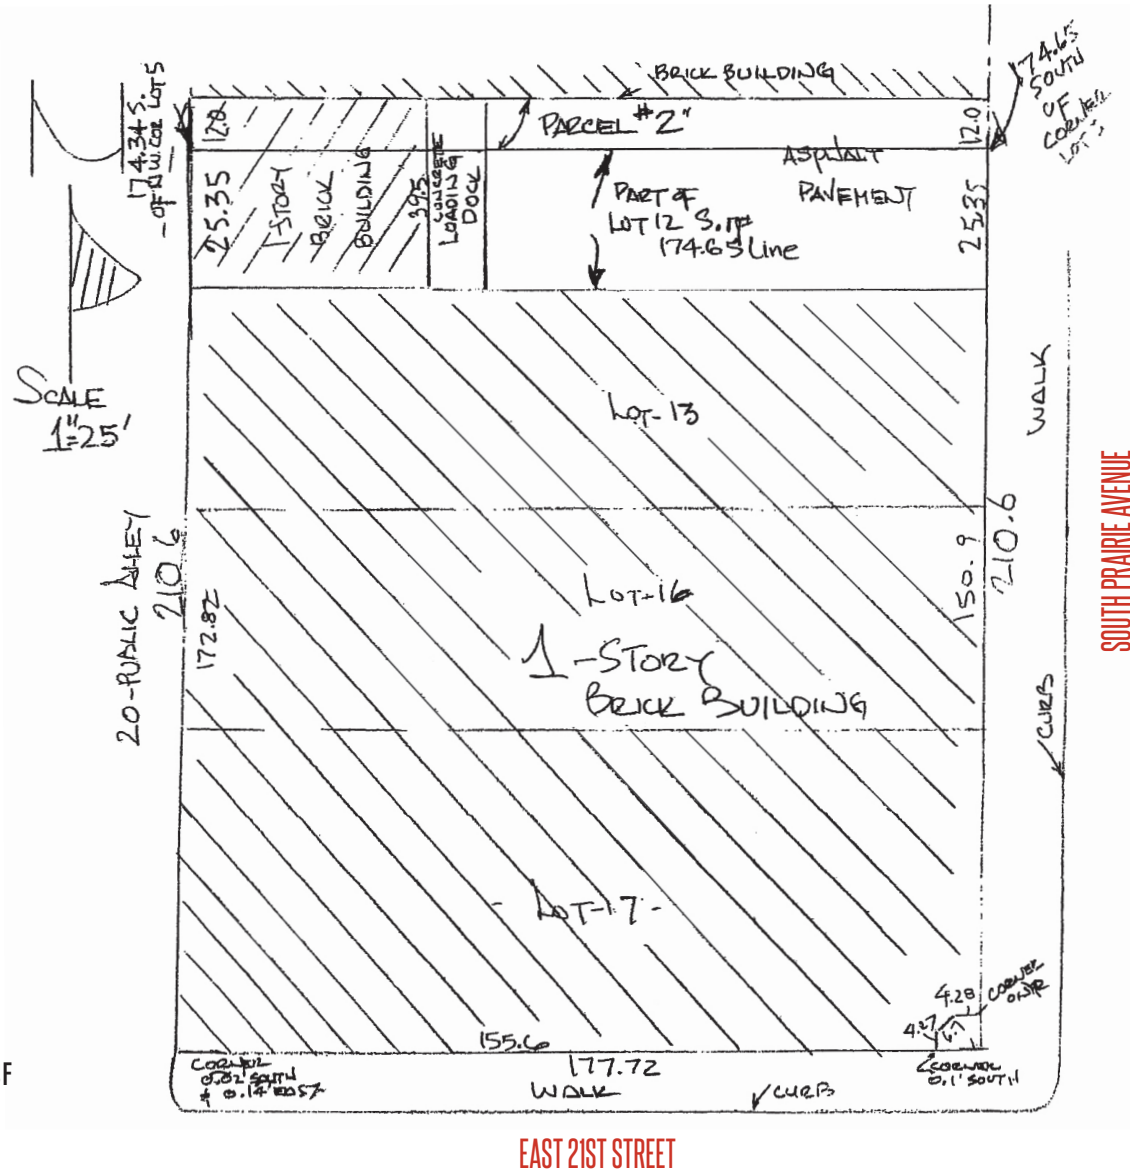

NWC 21ST STREET & PRAIRIE AVENUE

south loop / chicago, il

FOR SALE

220 EAST 21ST STREET

NWC 21ST STREET & PRAIRIE AVENUE

south loop / chicago, il

SPACE DETAILS

ADDRESS

	.5M	1M	1.5M
AVG HOUSEHOLD INCOME –	\$122,155	\$106,851	\$96,488
POPULATION –	12,072	37,913	70,251
DAYTIME POPULATION –	9,089	33,629	74,249

NWC 21ST STREET & PRAIRIE AVENUE

south loop / chicago, il

AREA RETAIL MAP

NWC 21ST STREET & PRAIRIE AVENUE

south loop / chicago, il

FLOOR PLANS

SITE DETAILS

Approximately 37,500 SF of land

let's talk. **BIG**
IDEAS?

PAUL BRYANT
 Mid-America Real Estate Corporation
 630.954.7354
 PBryant@MidAmericaGrp.com