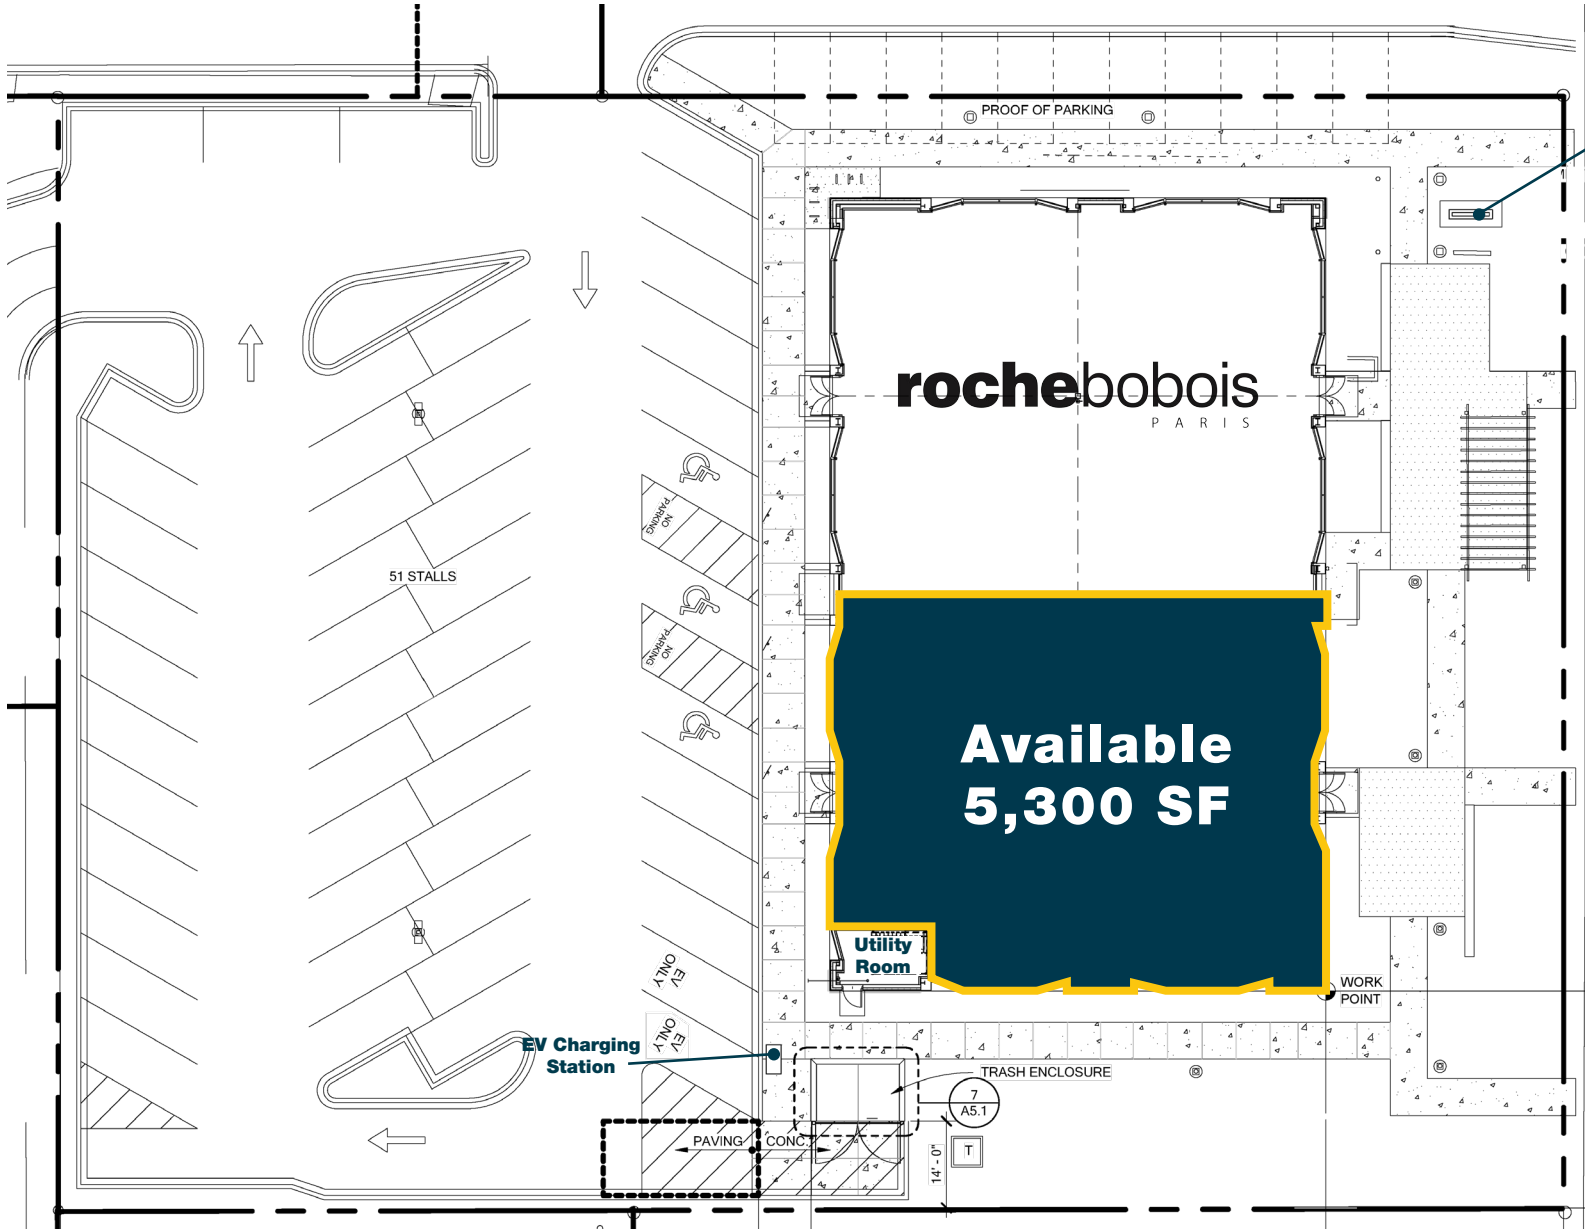

the Shoppes at Estelle

Monument Sign

France Avenue | 28,500 VPD

Available
5,300 SF

rochebobois
PARIS

51 STALLS

EV Charging Station

Utility Room

7
A5.1

TRASH ENCLOSURE

WORK POINT

PROOF OF PARKING

EV OIL 1

EV OIL 1

PAVING CONC

14'-0" x 11'-0"

SITE PLAN