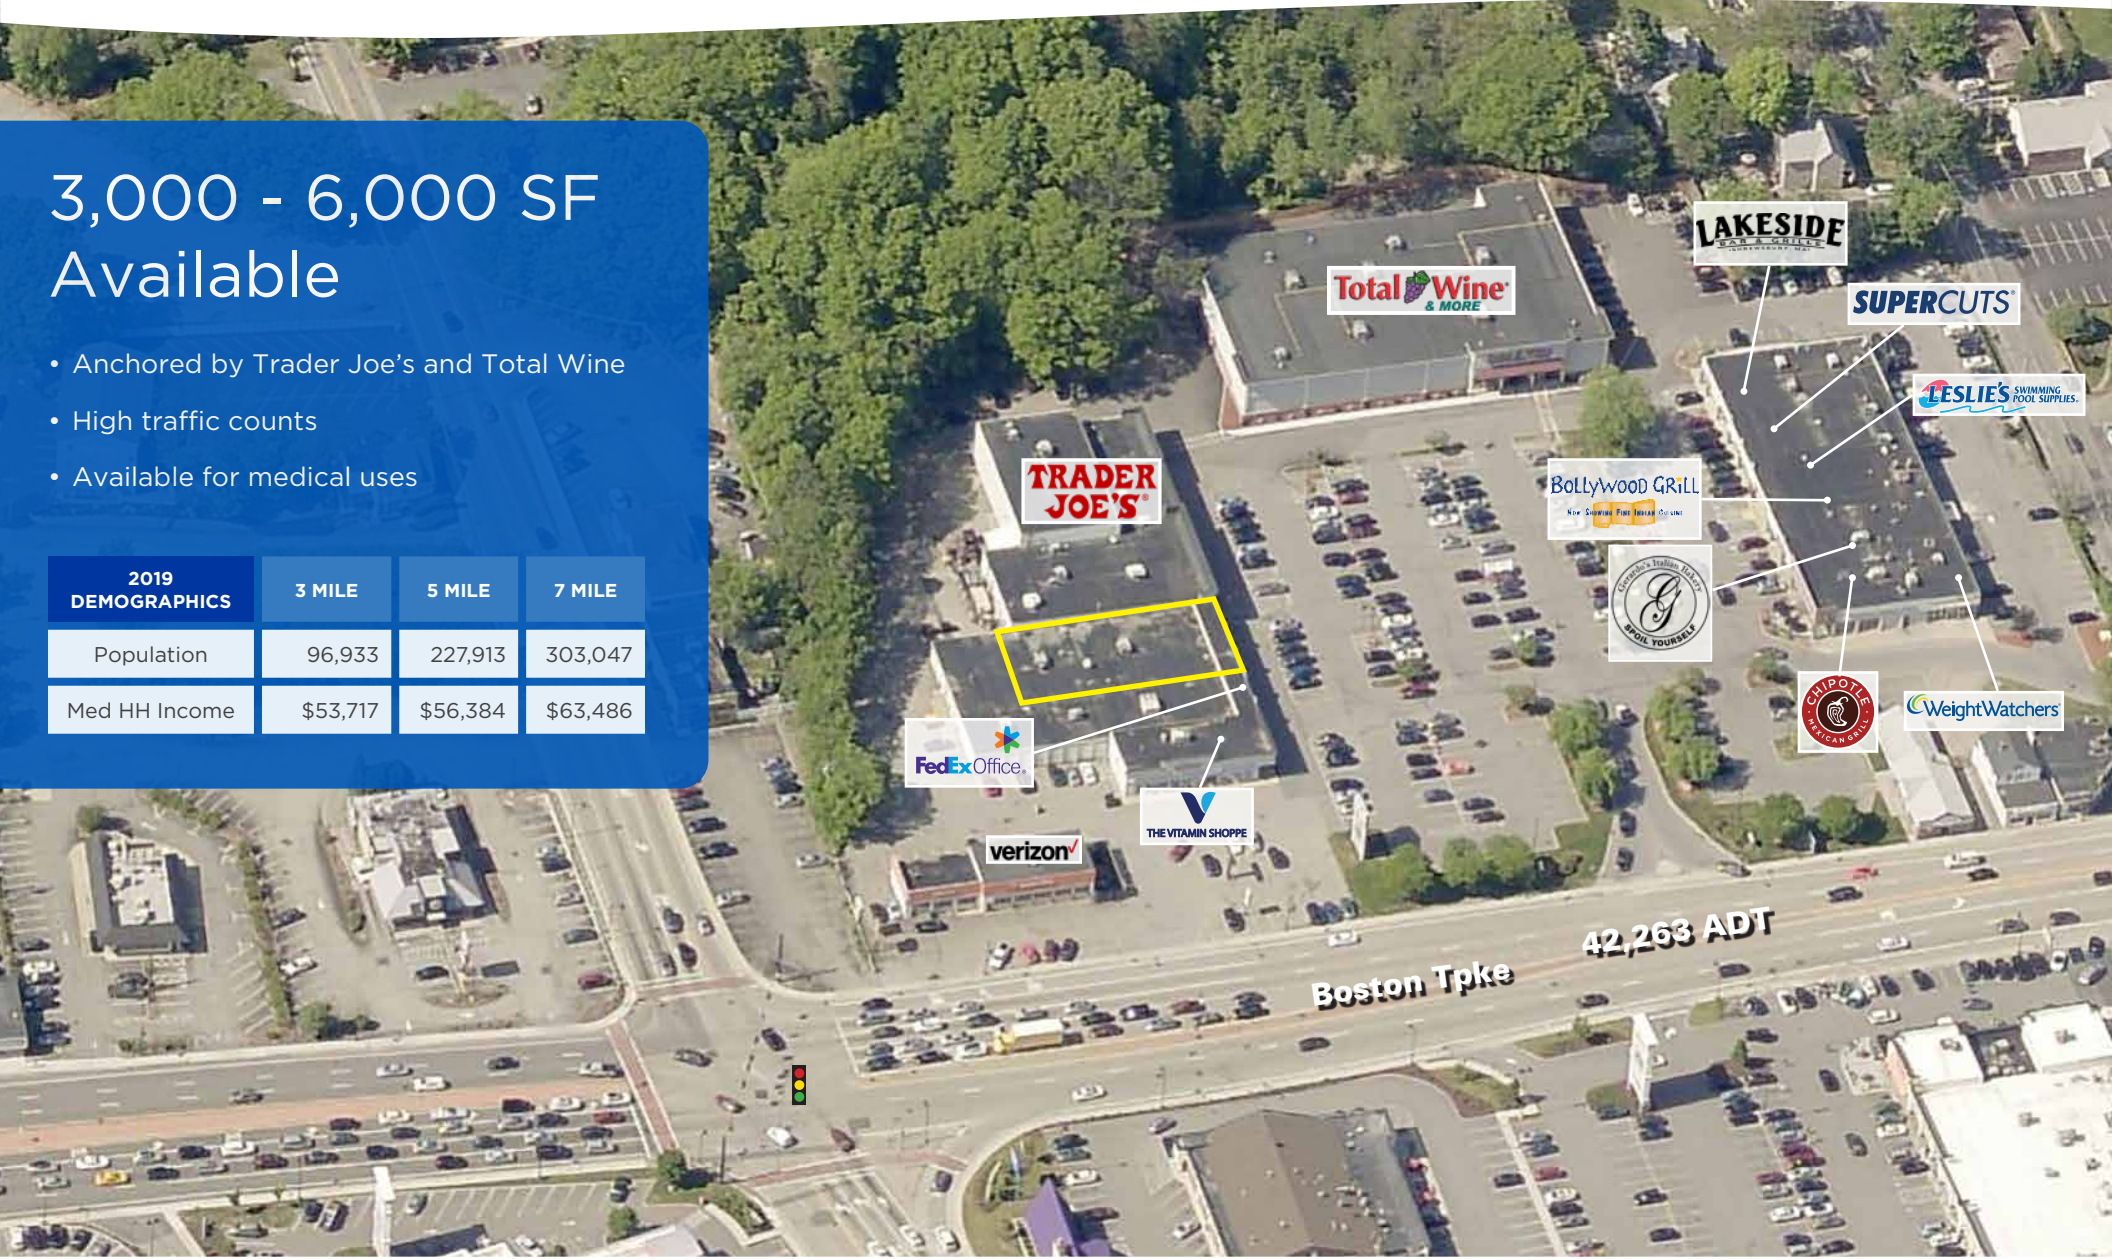

Quinsigamond Plaza

3,000 - 6,000 SF Available

- Anchored by Trader Joe's and Total Wine
- High traffic counts
- Available for medical uses

2019 DEMOGRAPHICS	3 MILE	5 MILE	7 MILE
Population	96,933	227,913	303,047
Med HH Income	\$53,717	\$56,384	\$63,486