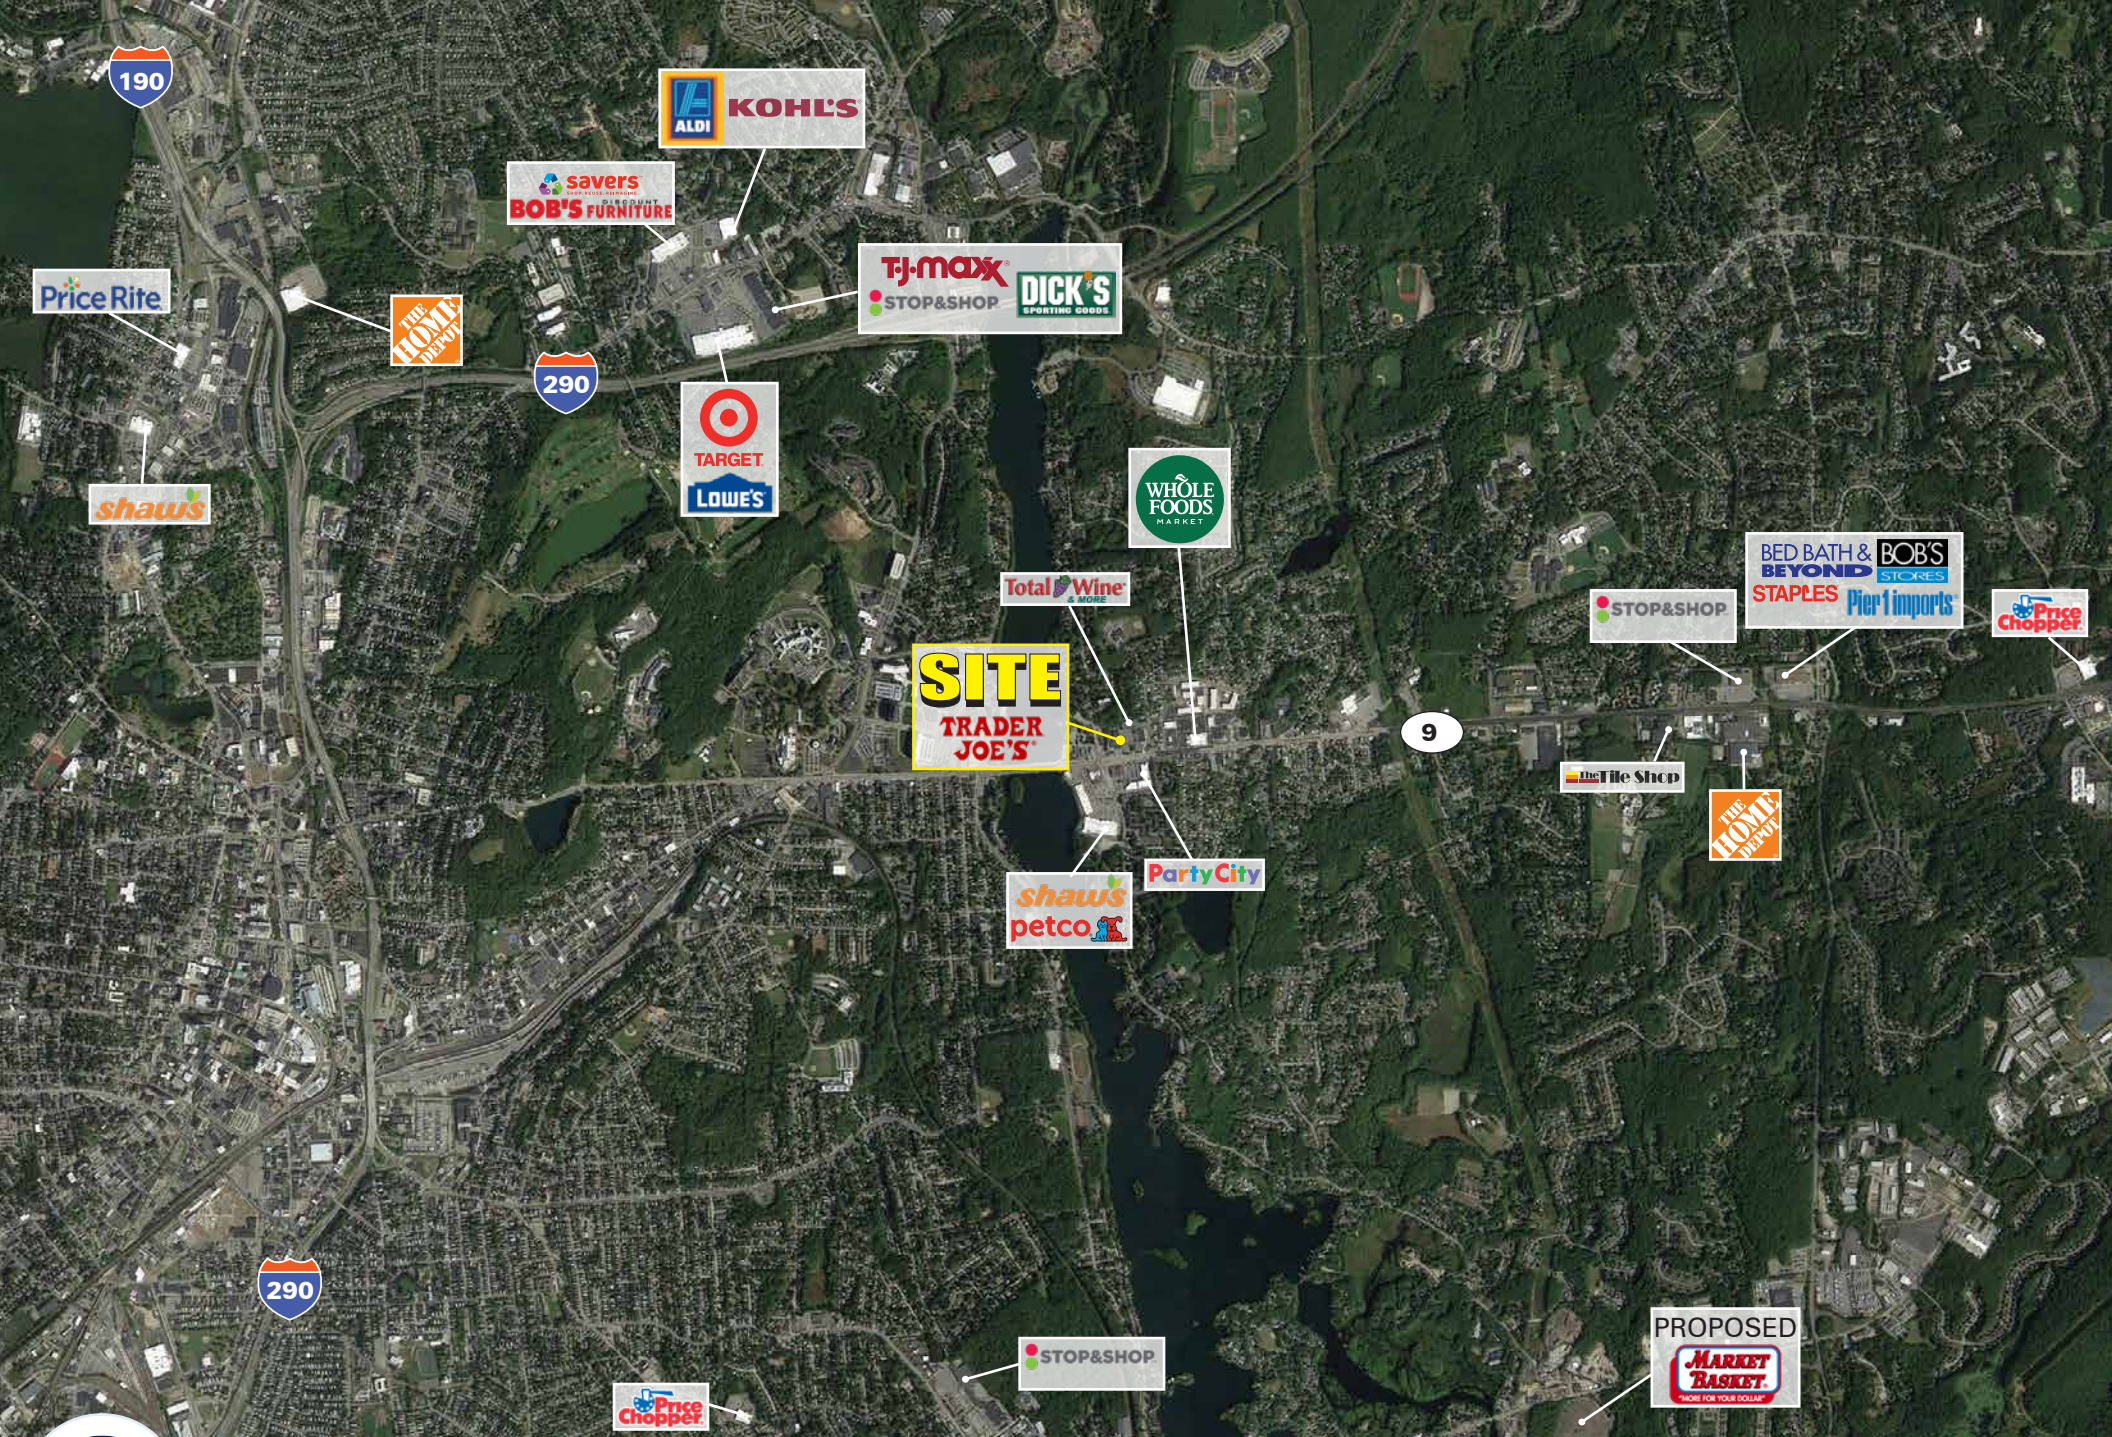

SHREWSBURY, MA

Quinsigamond Plaza

MARKET AERIAL

Ben Starr

617.239.3643

bstarr@atlanticretail.com

ATLANTICRETAIL.COM