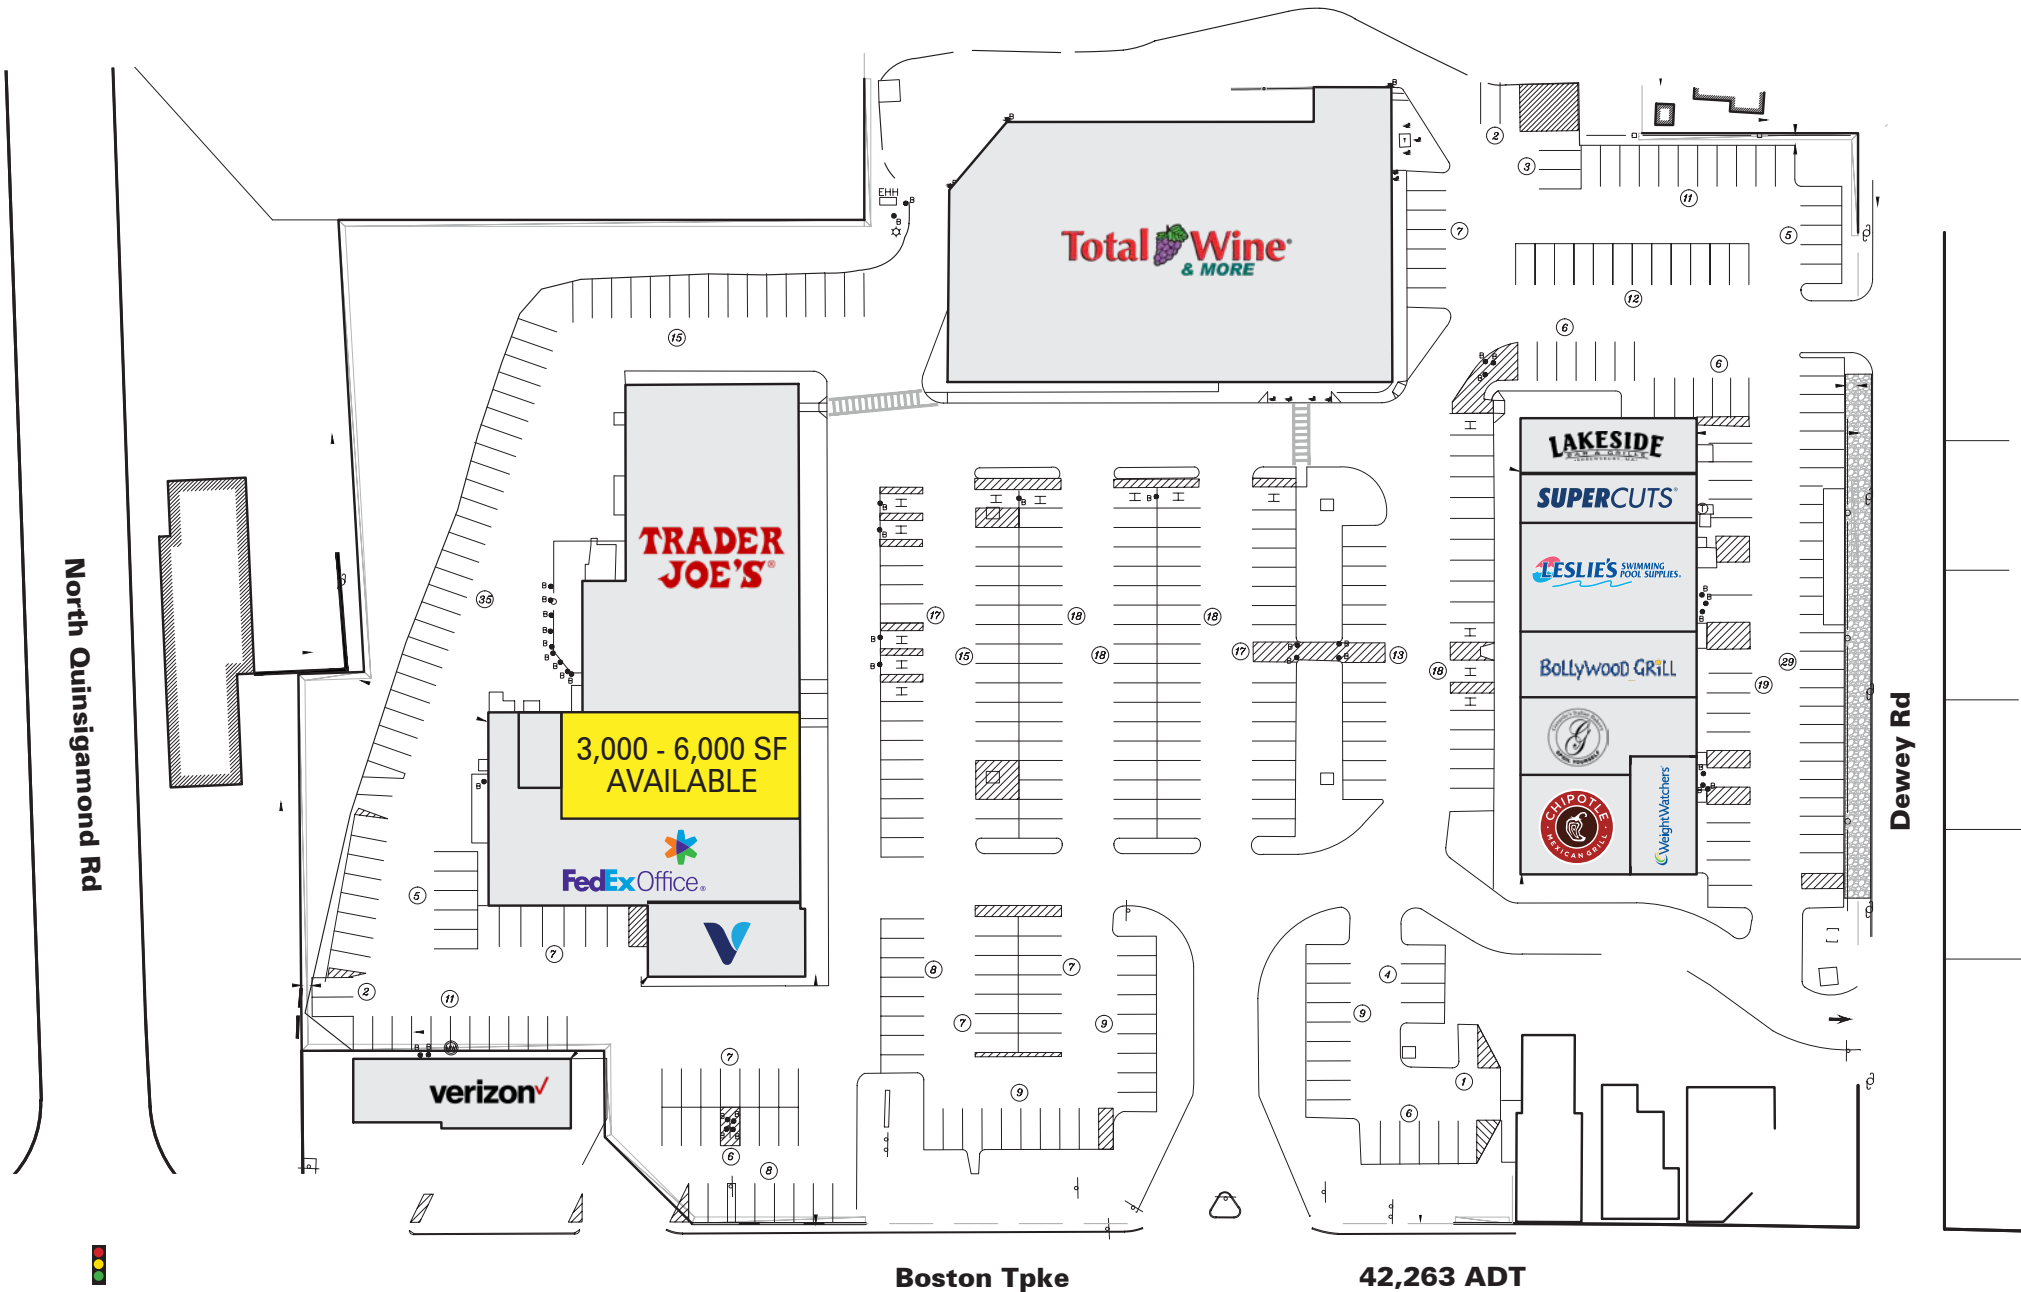

Boston Tpk

42,263 ADT

SHREWSBURY, MA

Quinsigamond Plaza

Ben Starr

617.239.3643

bstarr@atlanticretail.com

ATLANTICRETAIL.COM

SITE PLAN