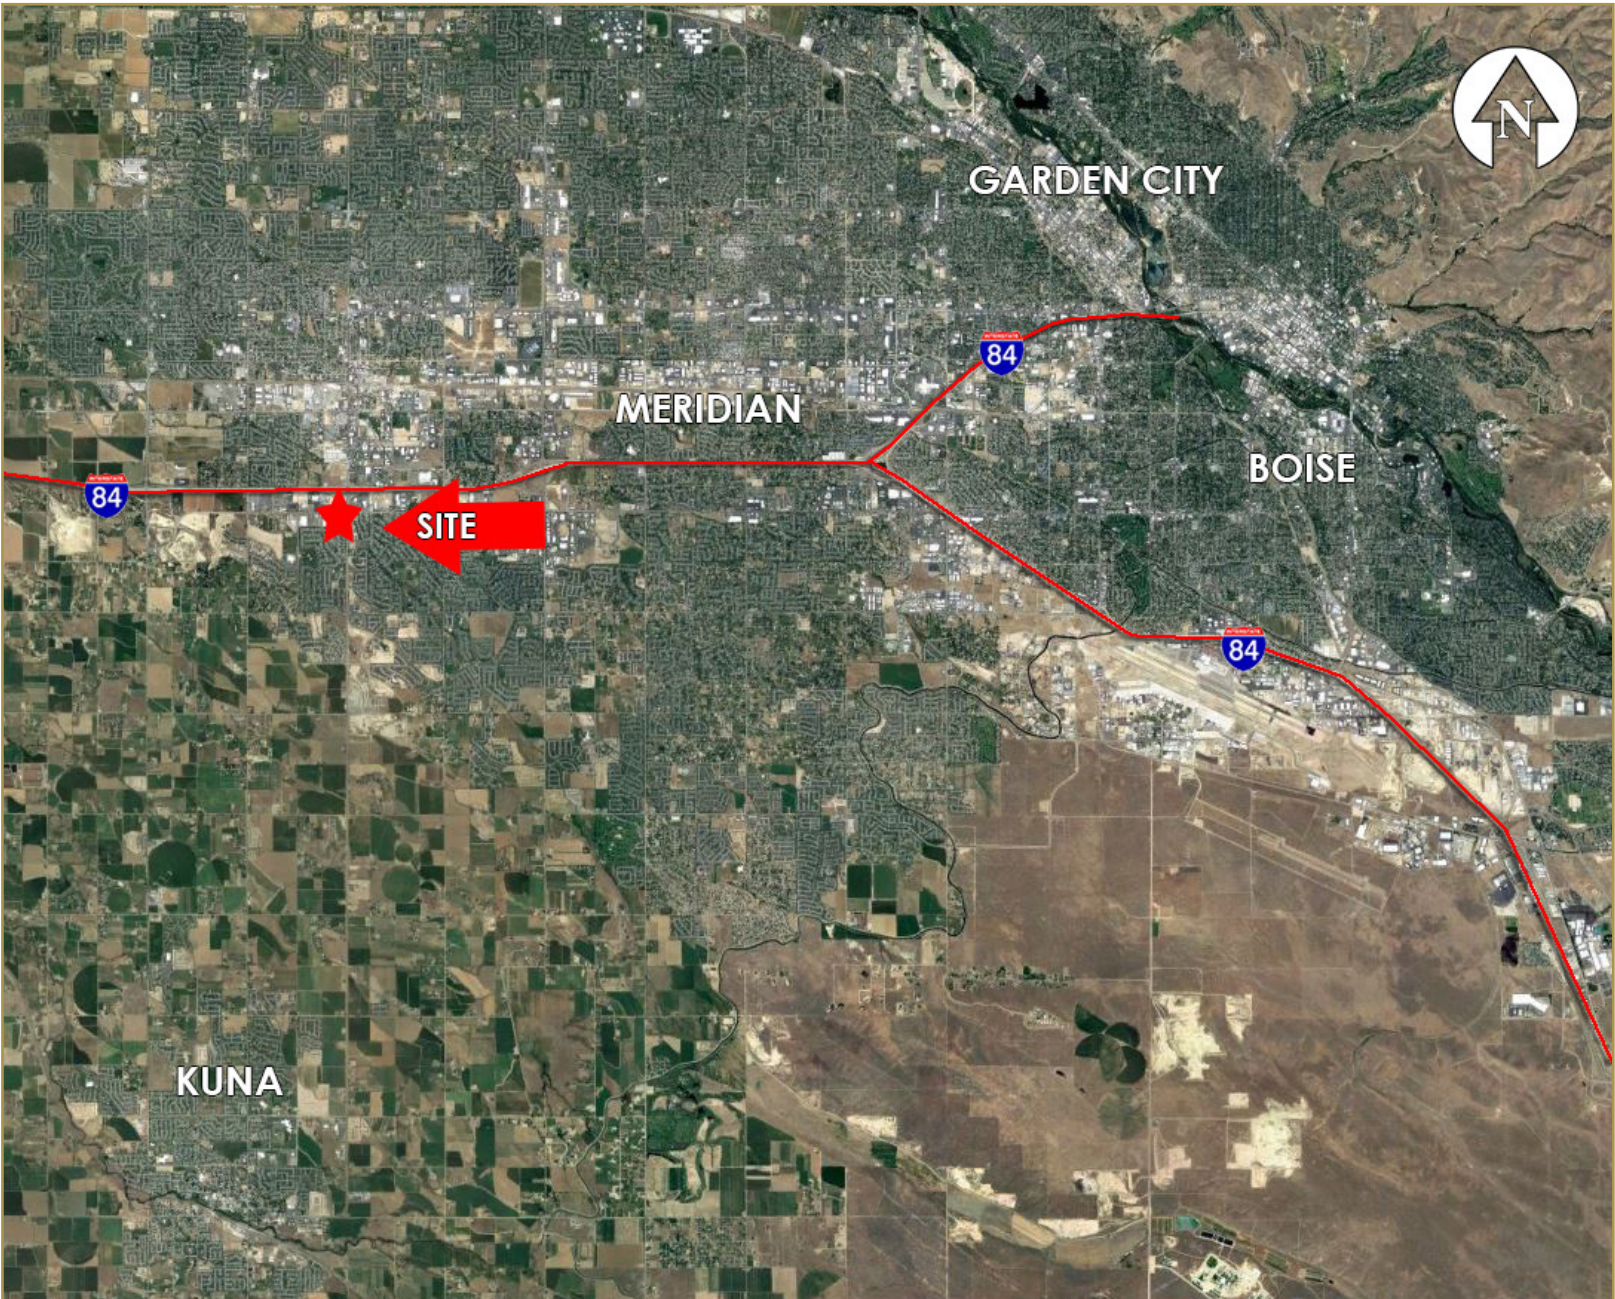

MARK BOTTLES
REAL ESTATE SERVICES

Pads For Sale, BTS, or Ground Lease SWC Meridian Rd & Overland Rd

Meridian, Idaho 83642

Wide Aerial:

JOHN BOTTLES

Cell: (208) 994-2255
Office: (208) 947-1118
john@markbottles.com

MARK BOTTLES

Cell: (208) 866-2222
Office: (208) 947-1075
mark@markbottles.com

RILEY VERNER

Cell: (208) 585-7721
Office: (208) 947-1111
riley@markbottles.com

839 S. Bridgeway Place
Eagle, Idaho
P(208) 377-5700 F(208) 377-0035
www.markbottles.com