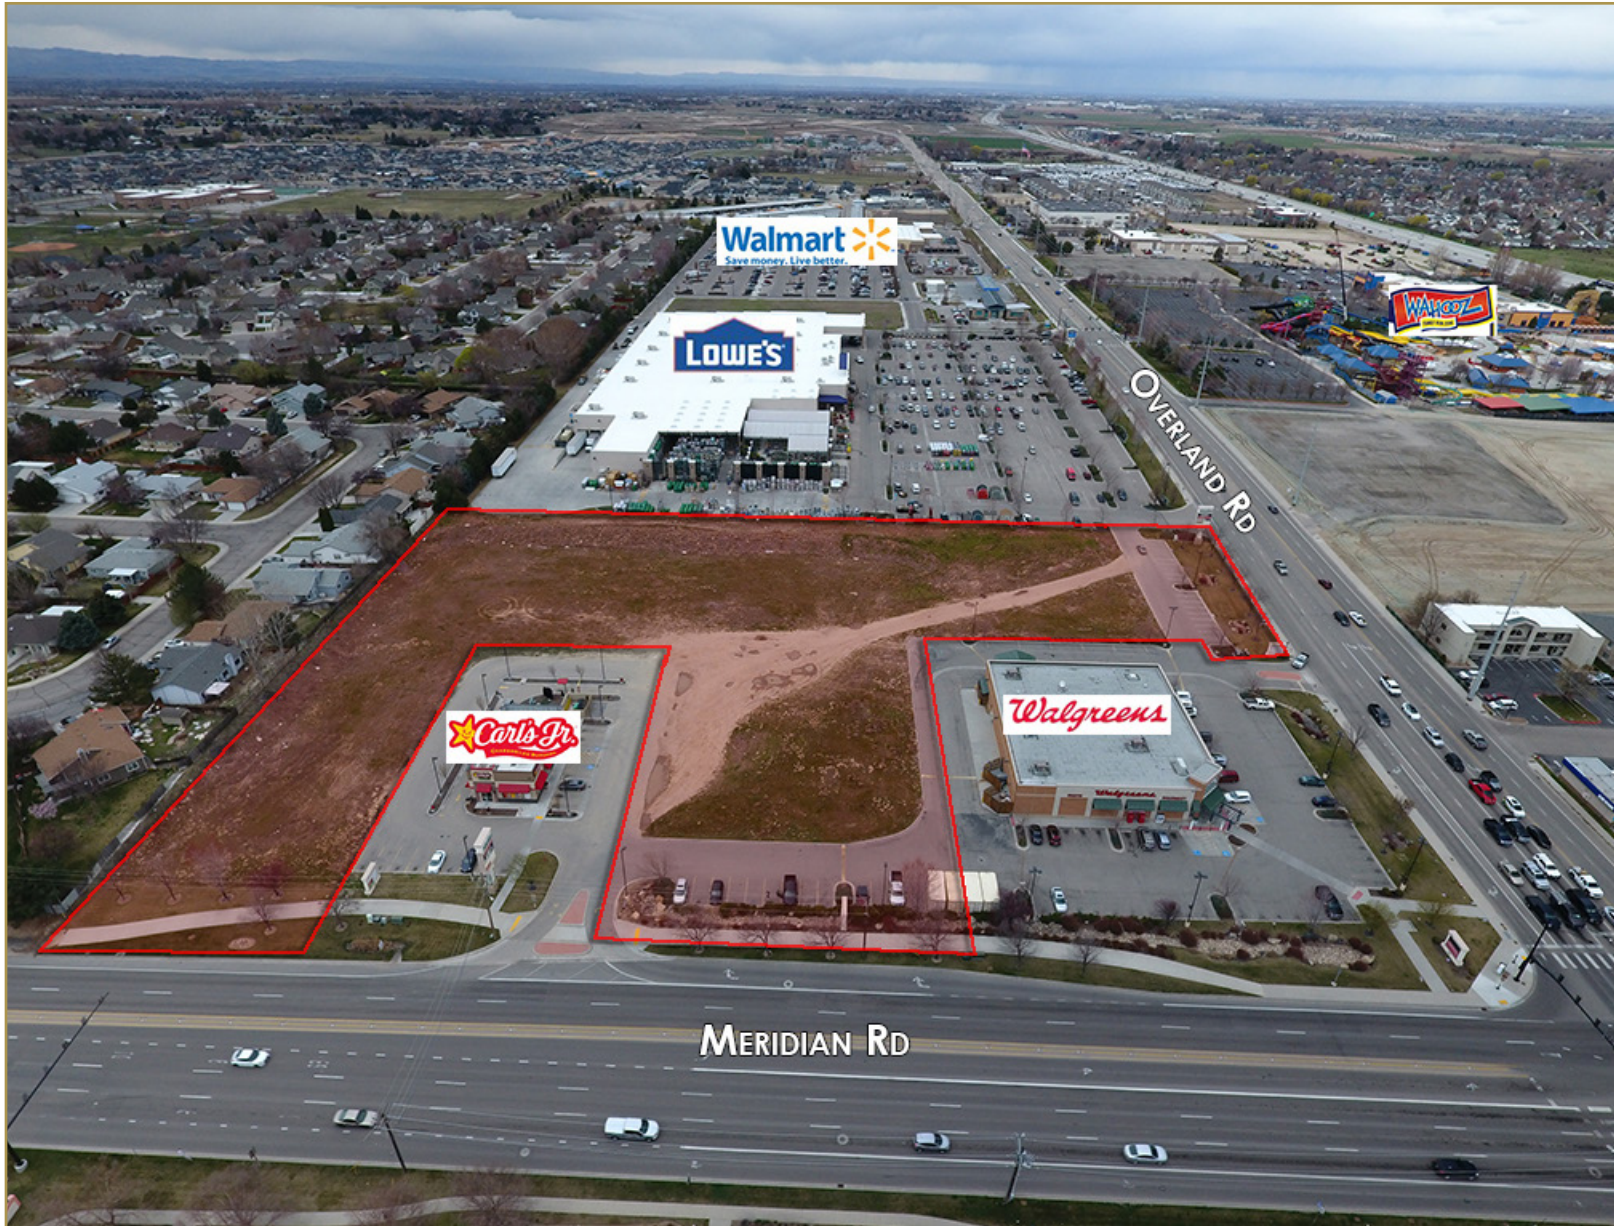

MARK BOTTLES
REAL ESTATE SERVICES

Pads For Sale, BTS, or Ground Lease SWC Meridian Rd & Overland Rd

Meridian, Idaho 83642

Aerial:

JOHN BOTTLES

Cell: (208) 994-2255
Office: (208) 947-1118
john@markbottles.com

MARK BOTTLES

Cell: (208) 866-2222
Office: (208) 947-1075
mark@markbottles.com

RILEY VERNER

Cell: (208) 585-7721
Office: (208) 947-1111
riley@markbottles.com

839 S. Bridgeway Place
Eagle, Idaho
P(208) 377-5700 F(208) 377-0035
www.markbottles.com