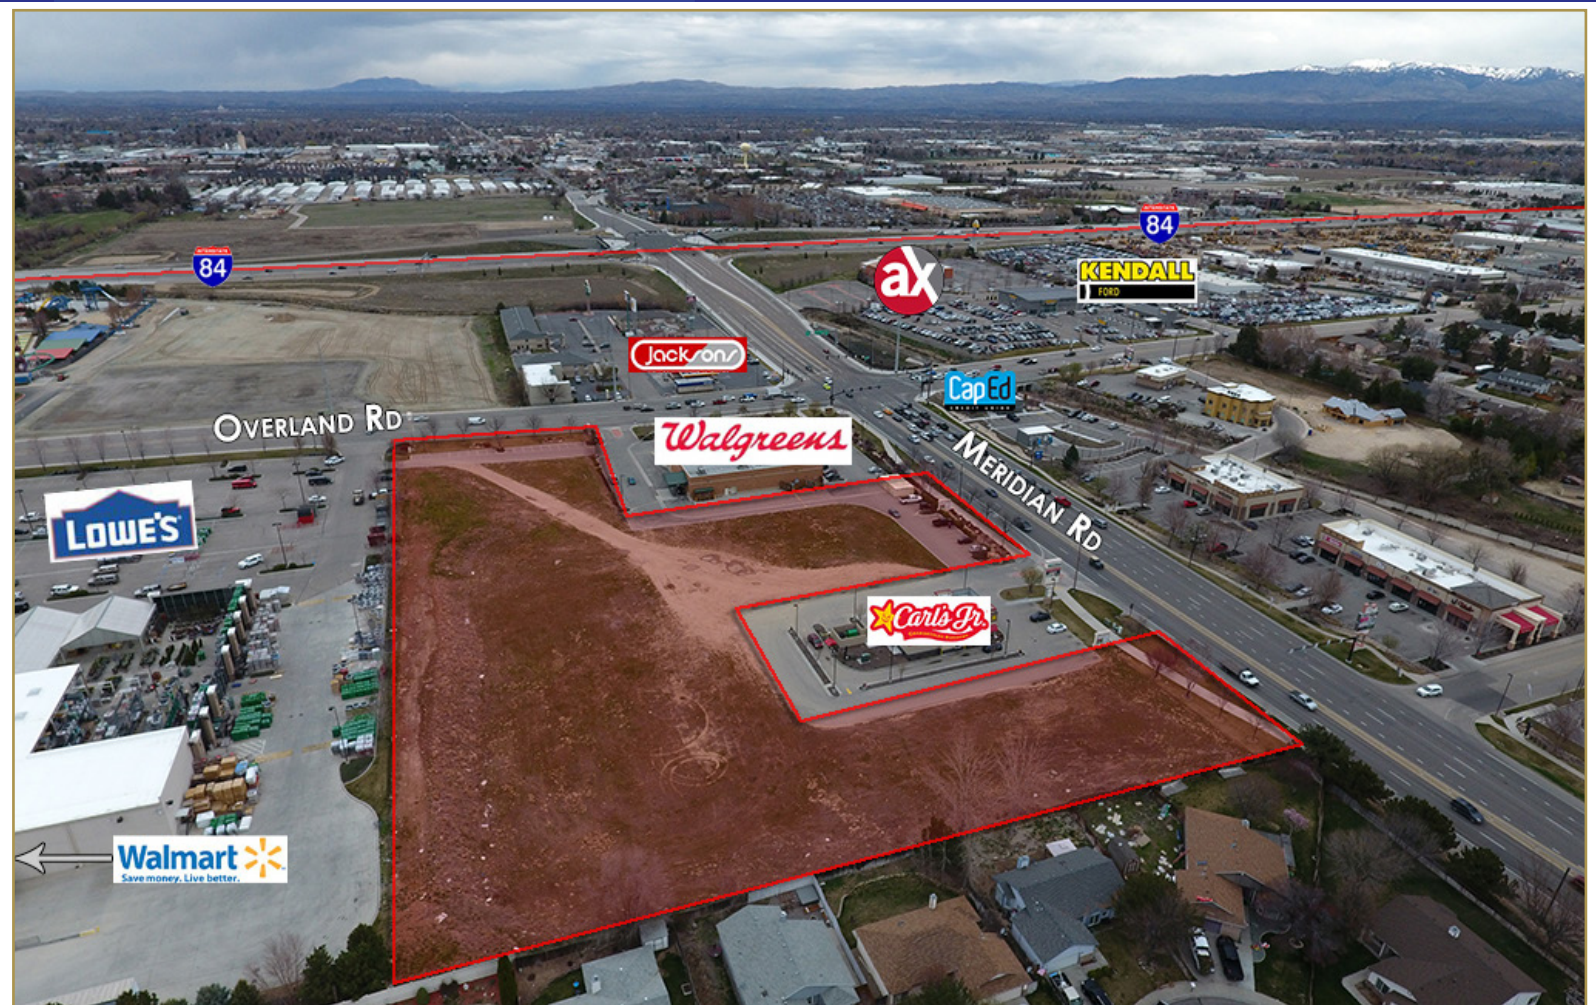

MARK BOTTLES
REAL ESTATE SERVICES

Pads For Sale, BTS, or Ground Lease SWC Meridian Rd & Overland Rd

Meridian, Idaho 83642

PROPERTY INFORMATION:

Location: SWC of Meridian Rd and Overland Rd

Acres: ± 5.344
Lot lines can be adjusted

Frontage: Meridian Rd & Overland Rd

Zoning: C-G

Price: Contact Agent

COMMENTS:

- Prime retail pads near several anchored retailers
- Excellent freeway access
- Mature area with significant traffic
- Frontage on Meridian Rd (Hwy 69), major connector to Kuna
- Traffic Counts:
Overland Rd: 27,272 VPD
Meridian Rd (Hwy 69): 32,372 VPD

839 S. Bridgeway Place
Eagle, Idaho

P(208) 377-5700 F(208) 377-0035
www.markbottles.com

MARK BOTTLES
REAL ESTATE SERVICES

Pads For Sale, BTS, or Ground Lease SWC Meridian Rd & Overland Rd

Meridian, Idaho 83642