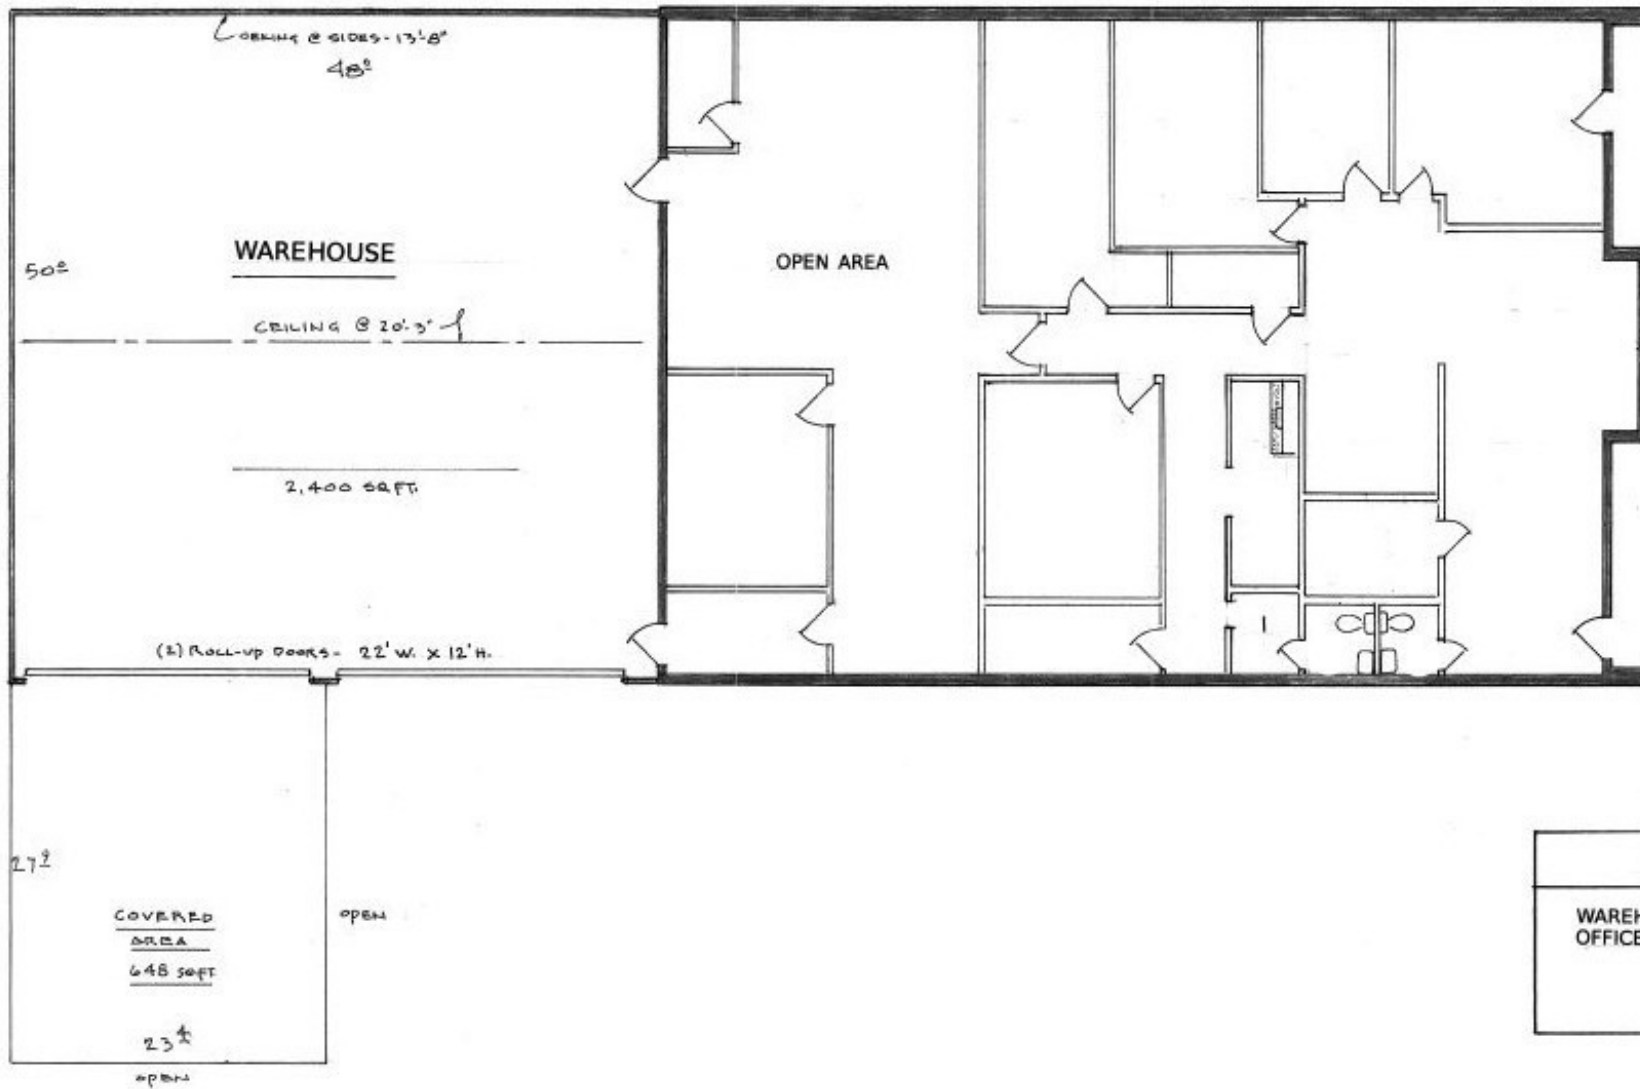

OFFERING SUMMARY

LEASE RATE:	\$1.00 SF/month (NNN)
AVAILABLE SF:	6,300 SF
LOT SIZE:	0.6 Acres

PROPERTY HIGHLIGHTS

- +/- 6,300 SF Office/Warehouse Building
- +/- 0.35 Acres of Fenced Area
- Minutes from The Strip
- 6 Private Offices
- Zoned C-M
- Phase III Power
- 2 Grade Level Doors [22' W x 12'H]
- Additional Covered Area Outside Warehouse
- 2 Gated Entrances to Fenced Lot

SUMMARY	
WAREHOUSE =	2,400 SQ. FT.
OFFICE =	3,900 SQ. FT.
	<hr/>
	6,300 SQ. FT.

NOLAN JULSETH-WHITE, CCIM
 O: 702.527.7562
 nolan.jwhite@svn.com
 NV #BS.0146060

JORDAN BRAZELL
 O: 702.527.5188
 jordan.brazell@svn.com
 NV #S.0190998