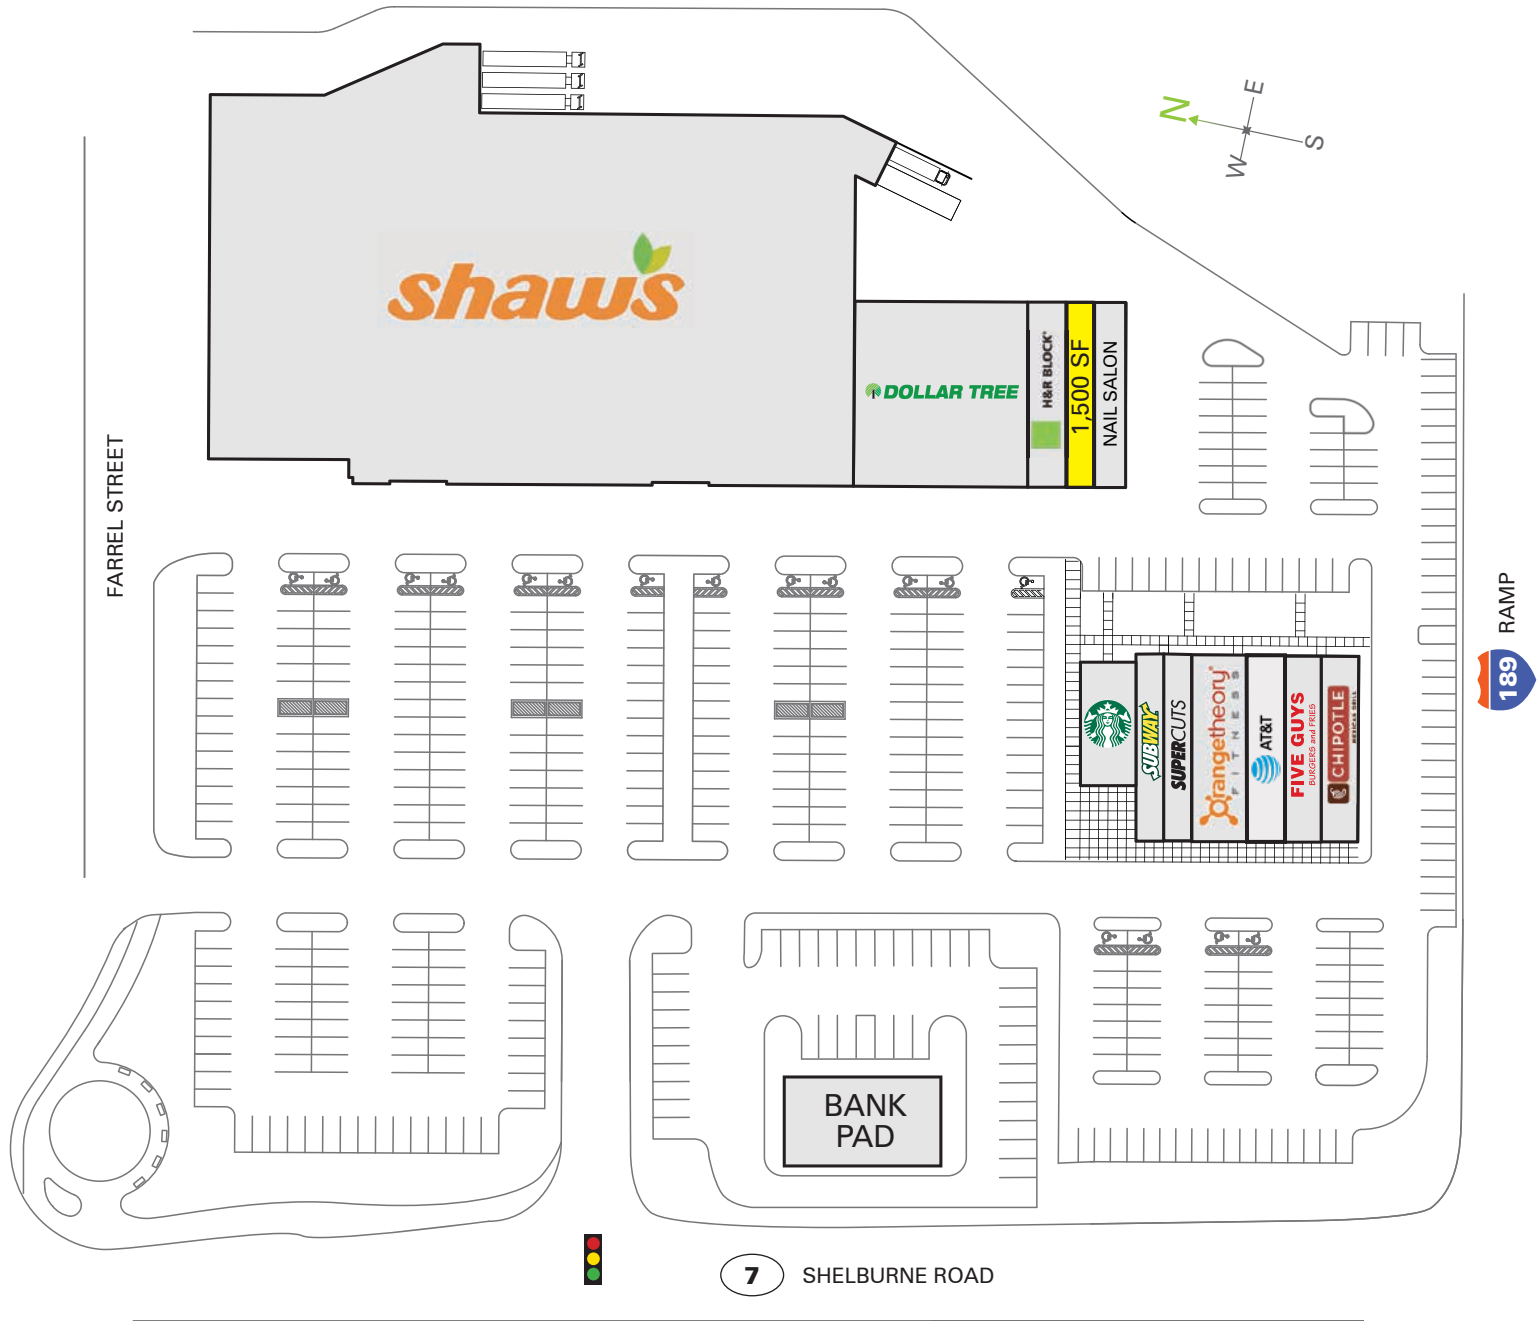

BURLINGTON, VT

Gateway Shopping Center

SITE PLAN

© ATLANTIC RETAIL 2020

Rachael Willard

617.239.3603
rwillard@atlanticretail.com

ATLANTICRETAIL.COM