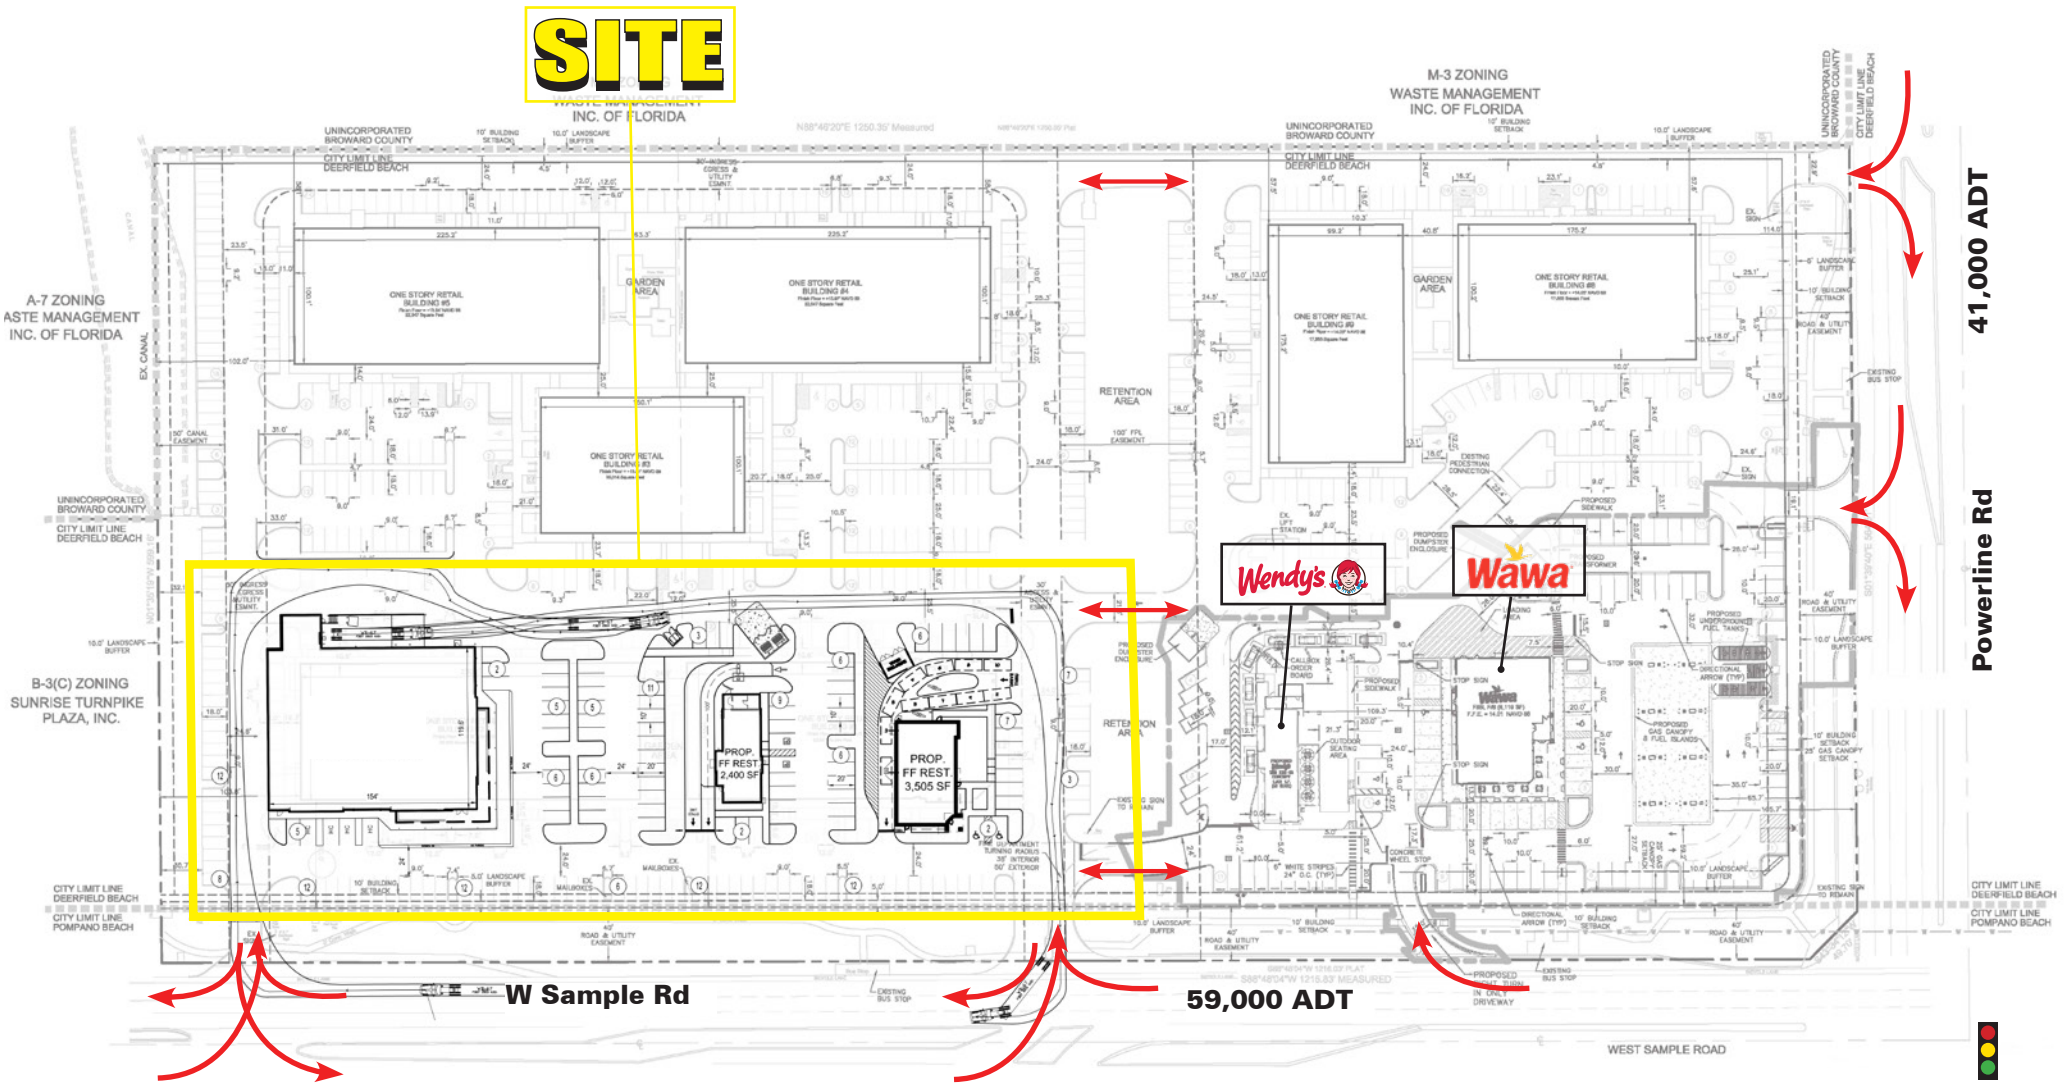

SITE

DEERFIELD BEACH, FL Sample Rd & Powerline Rd

Ross Waters
561.424.3014
rwaters@atlanticretail.com

ATLANTICRETAIL.COM