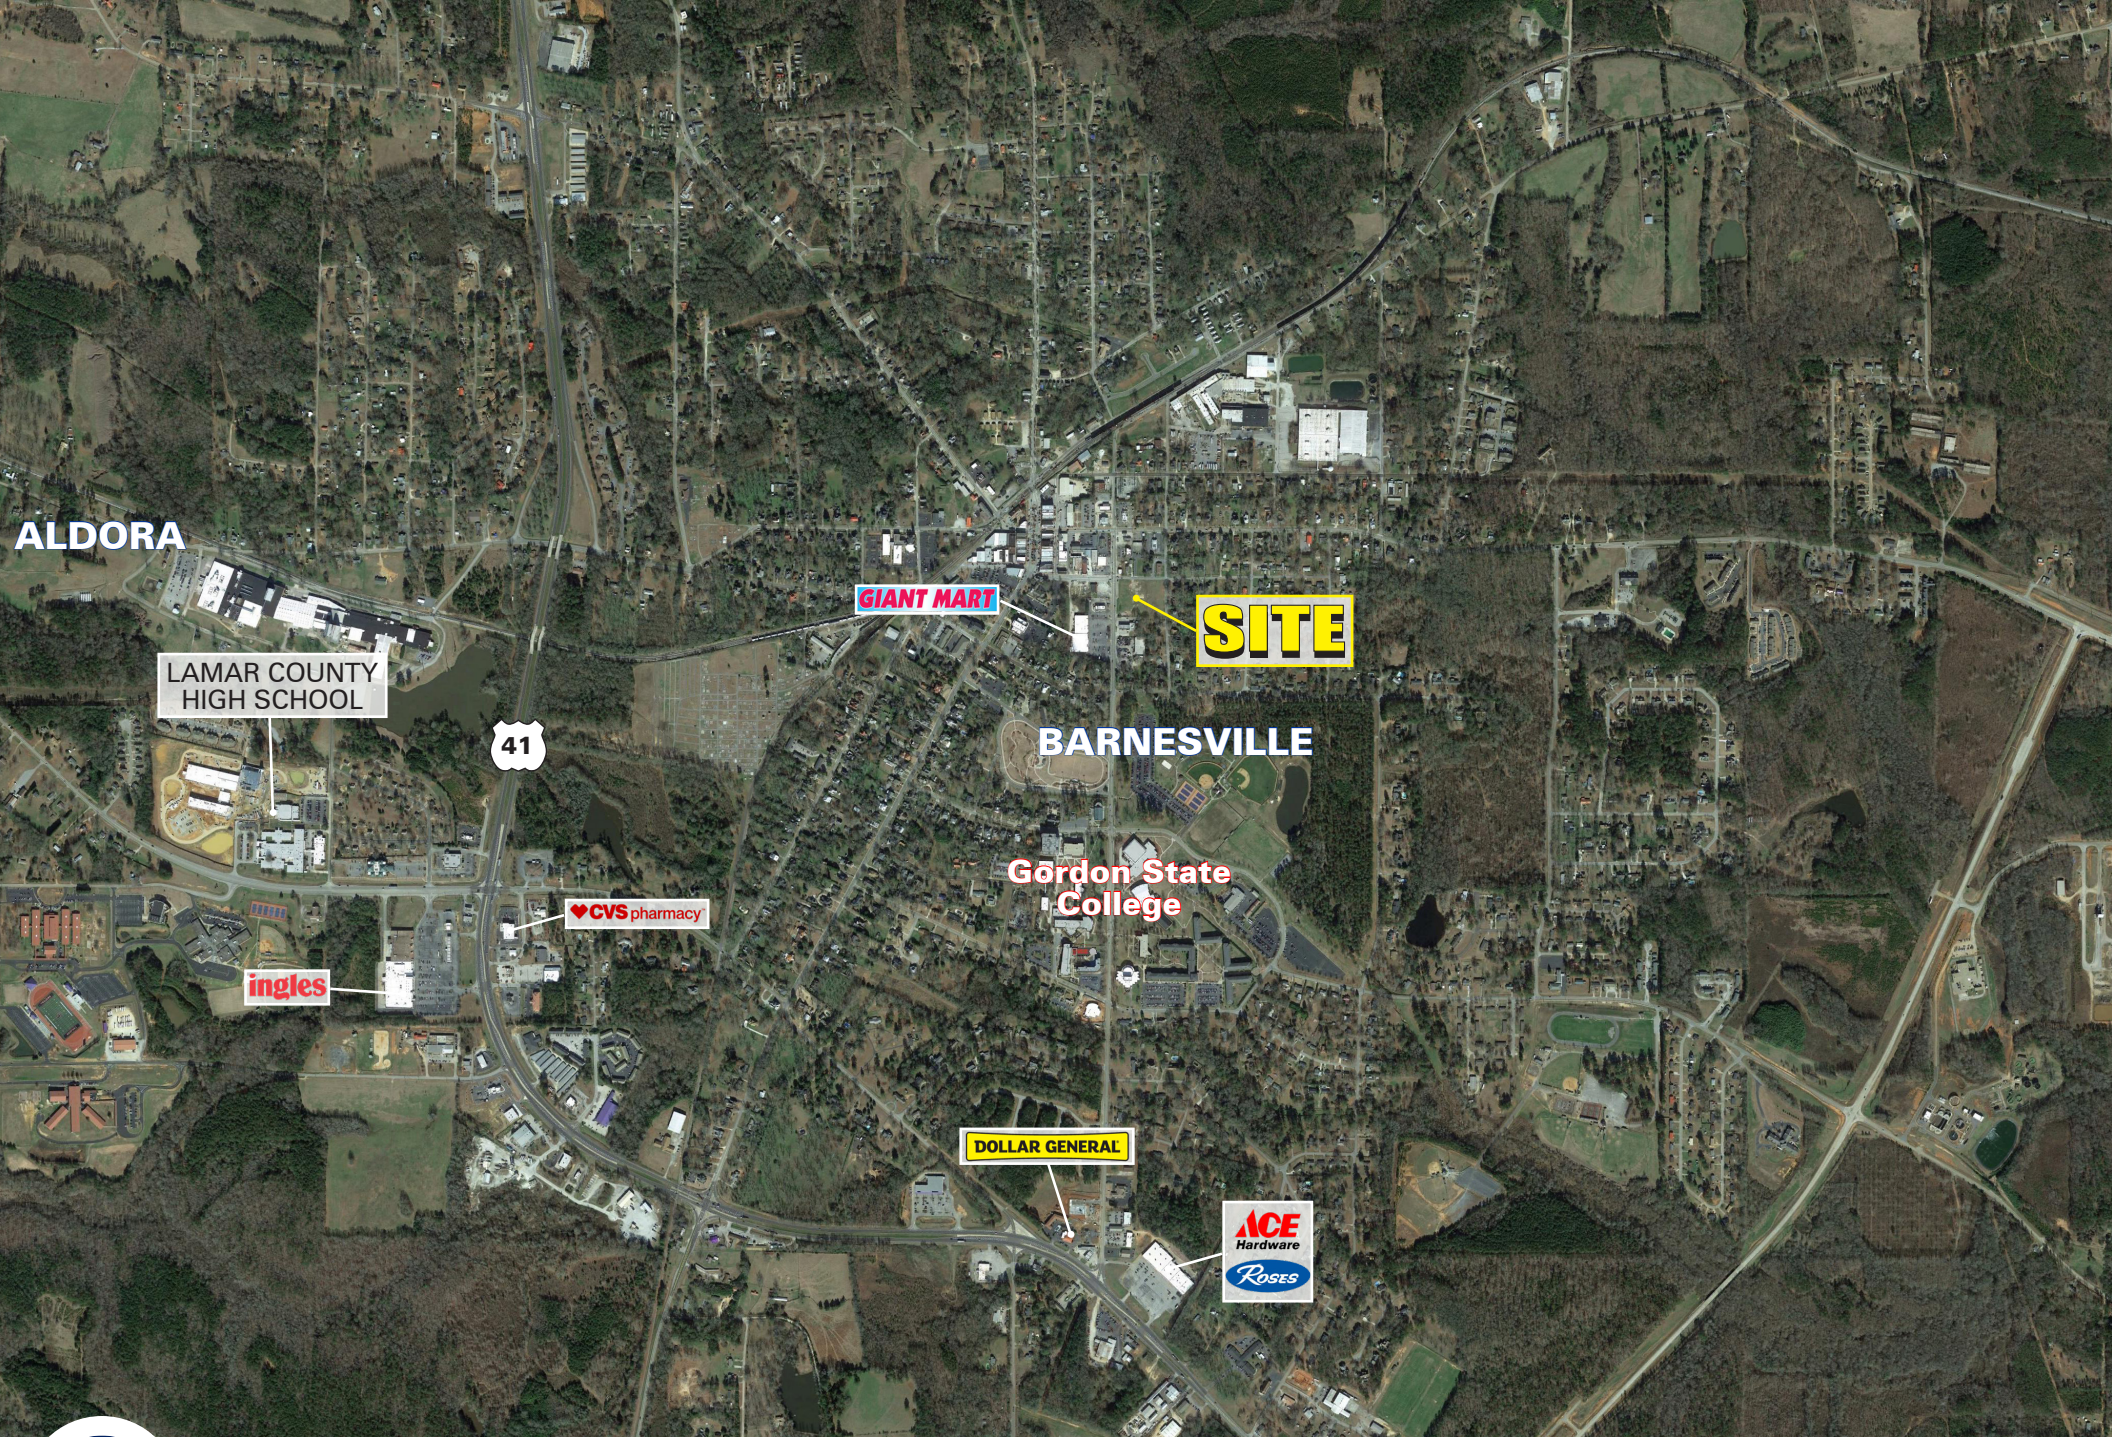

2.87 Acres For Sale

- Previously developed lot
- Zoned C3
- Hard corner at signaled intersection
- Multiple access points
- Great visibility
- Close proximity to Gordon State College
- Asking price \$550,000

2020 DEMOGRAPHICS	3 MILE	5 MILE	7 MILE
Population	9,517	12,803	16,592
Med HH Income	\$40,102	\$43,949	\$47,368

Bob Stasiowski

470.766.1762

bstasiowski@atlanticretail.com

ALDORA

LAMAR COUNTY HIGH SCHOOL

41

GIANT MART

SITE

BARNESVILLE

Gordon State College

CVS pharmacy

ingles

DOLLAR GENERAL

ACE Hardware
ROSES

BARNSEVILLE, GA
314 College Drive