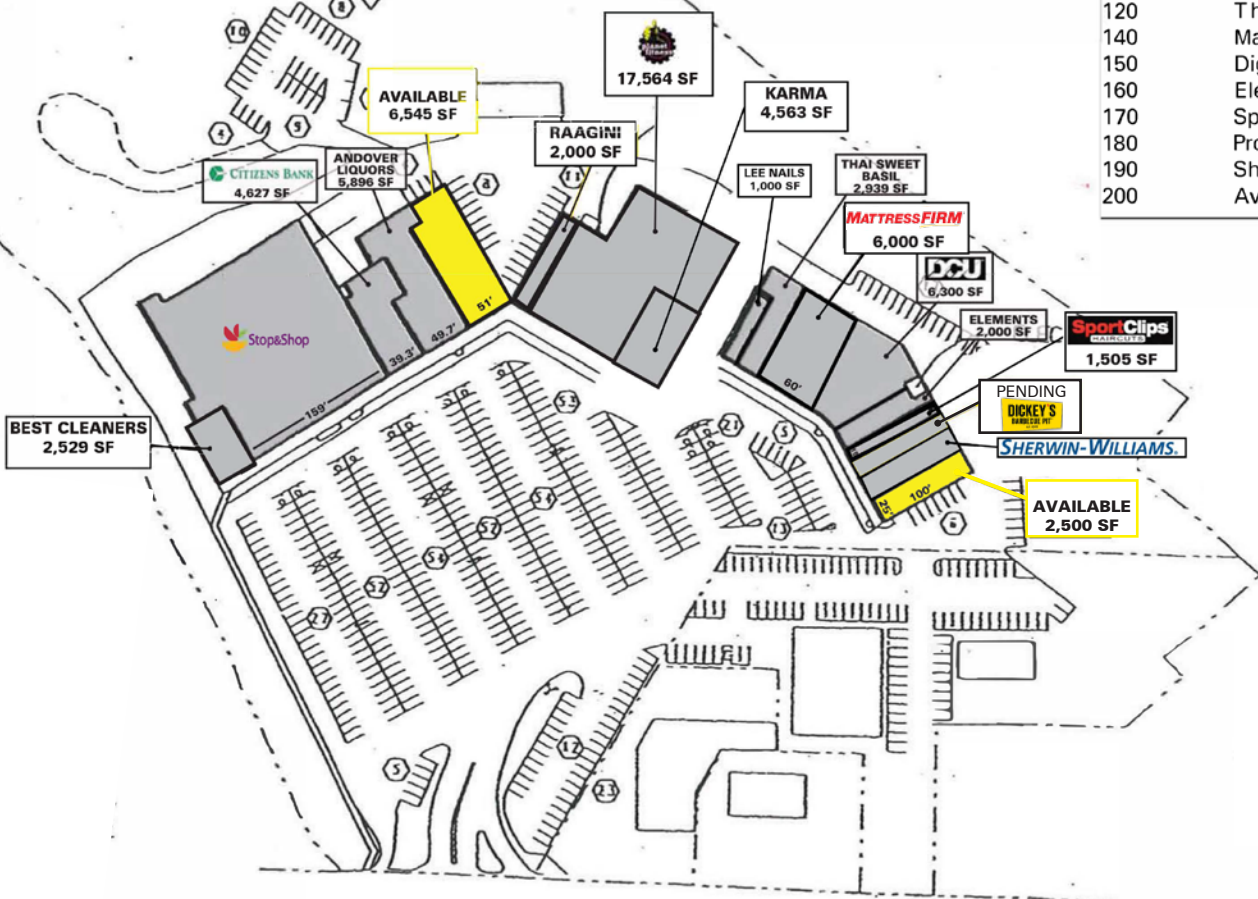

2,500 & 6,545 SF Available

- 209 North Main Street
- Join Stop & Shop and Planet Fitness
- Traffic count of 19,517 CPD

| 2020 DEMOGRAPHICS | 1 MILE | 3 MILE | 5 MILE |
|-------------------|-----------|----------|----------|
| Population | 10,758 | 75,658 | 183,299 |
| Med. HH Income | \$110,286 | \$95,115 | \$87,568 |

Steve Menty

617.239.3647
smenty@atlanticretail.com

Rachael Willard

617.239.3603
rwillard@atlanticretail.com

TOTAL PARKING SPACES - 502 INCLUDING 112 HANDICAPPED

| Store # | Tenant Name | Area | Width |
|---------|-----------------------|--------|--------|
| 10 | Best Cleaners | 2,529 | 40'11" |
| 20 | Stop & Shop | 32,715 | 159'0" |
| 30 | Citizens Bank | 4,627 | 39'4" |
| 40,50 | Andover Classic Wines | 5,896 | 49'8" |
| 60 | Available | 6,545 | 51'0" |
| 70 | Raagini | 2,000 | 20'9" |
| 90 | Planet Fitness | 17,564 | 103' |
| 100 | Karma | 4,563 | 43' |
| 110 | Lee Nails | 1,000 | 15'0" |
| 120 | Thai Sweet Basil | 2,939 | 24'9" |
| 140 | Mattress Firm | 6,000 | 60'0" |
| 150 | Digital Federal | 6,300 | 34'0" |
| 160 | Elements | 2,000 | 22'0" |
| 170 | Sport Clips | 1,505 | 15'0" |
| 180 | Proposed Dickey's BBQ | 1,500 | 15'0" |
| 190 | Sherwin Williams | 2,435 | 25'0" |
| 200 | Available | 2,500 | 25'0" |

NORTH MAIN STREET (STATE ROUTE 28)

NORTH MAIN STREET (STATE ROUTE 28)

ANDOVER, MA

Shawsheen Plaza

SITE PLAN

Steve Menty

617.239.3647
smenty@atlanticretail.com

Rachael Willard