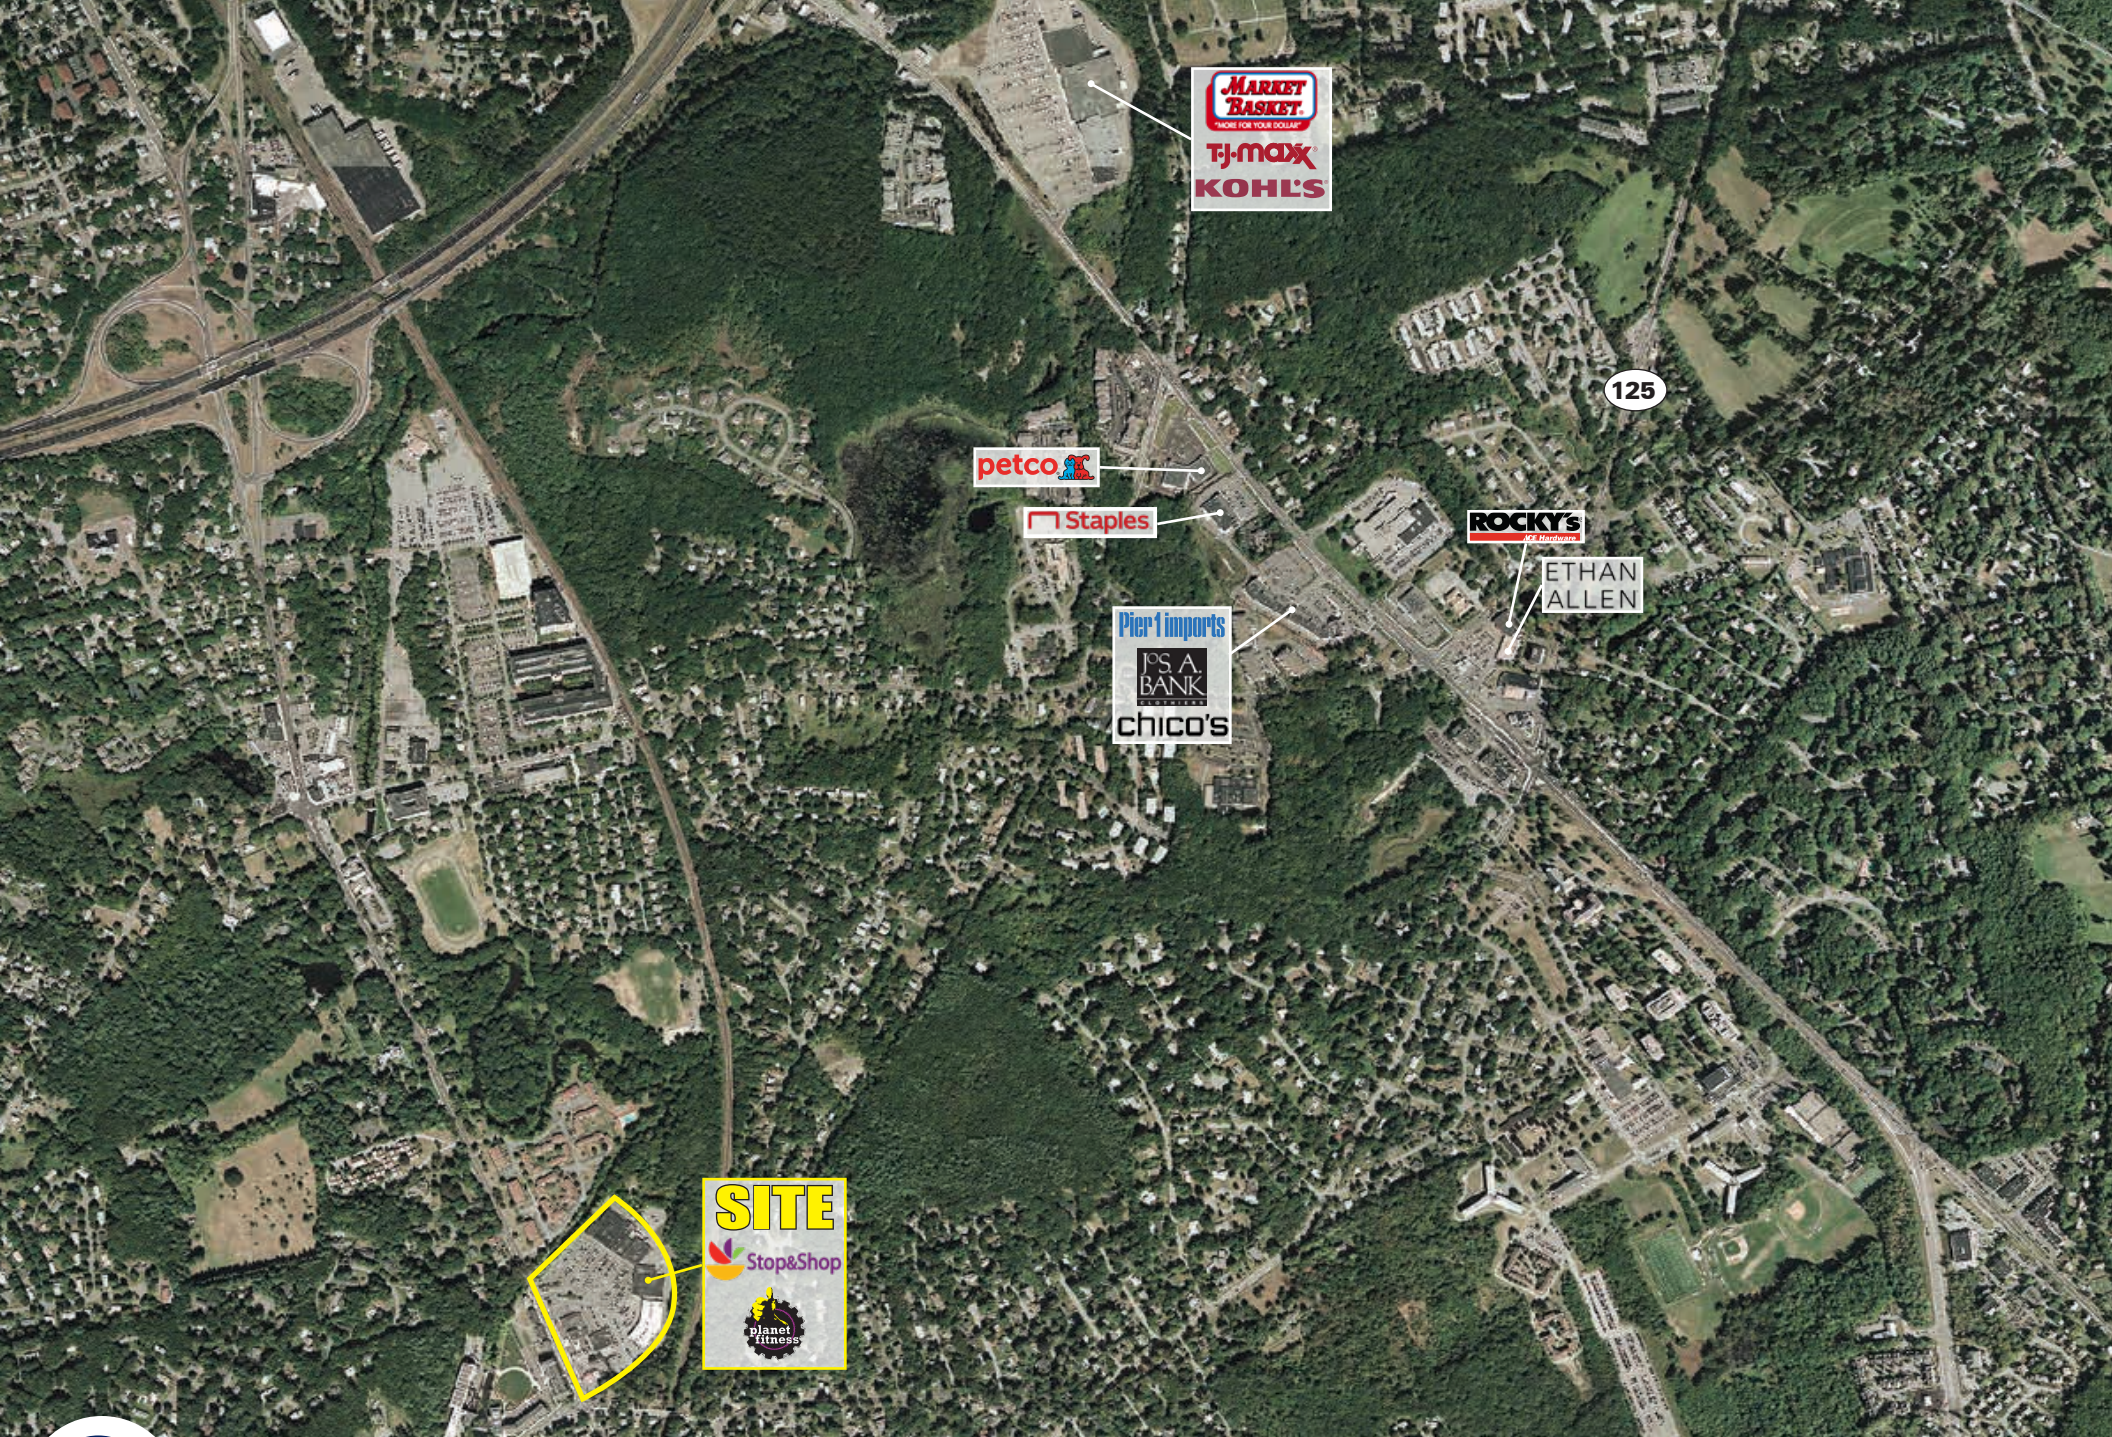

MARKET BASKET
MORE FOR YOUR DOLLAR
TJ-MAXX
KOHL'S

petco

Staples

Pier 1 imports
J.S.A. BANK
chico's

ROCKY'S
Ice Hardware

ETHAN ALLEN

125

SITE
Stop & Shop
Planet Fitness

ANDOVER, MA
Shawsheen Plaza

MARKET AERIAL

Steve Menty
617.239.3647
smenty@atlanticretail.com

Rachael Willard
617.239.3603
rwillard@atlanticretail.com

ATLANTICRETAIL.COM