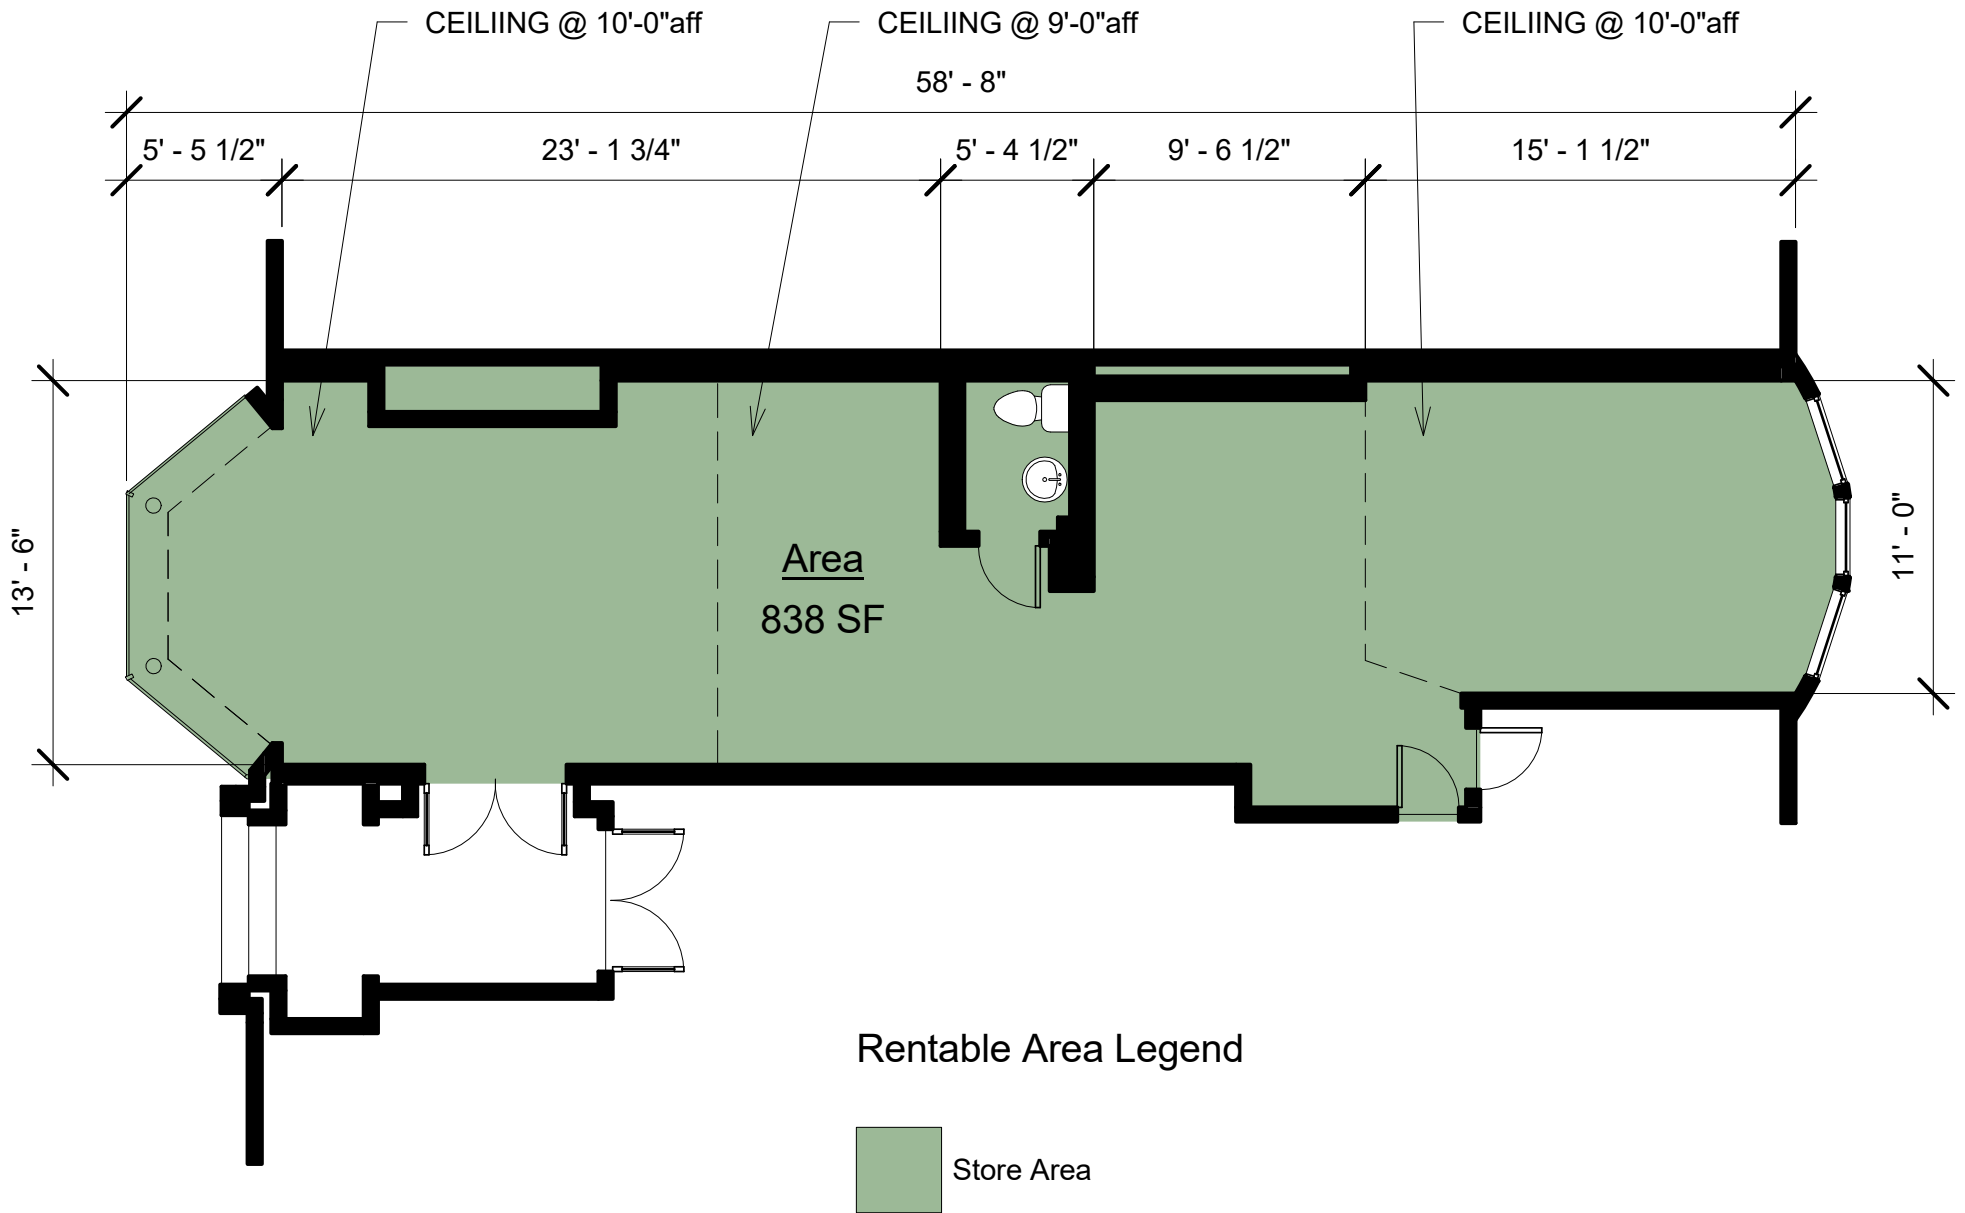

BOSTON, MA

173 Newbury Street

Robin Estus

617.239.3604
restus@atlanticretail.com

Ben Ravelson

617.239.3646
bravelson@atlanticretail.com