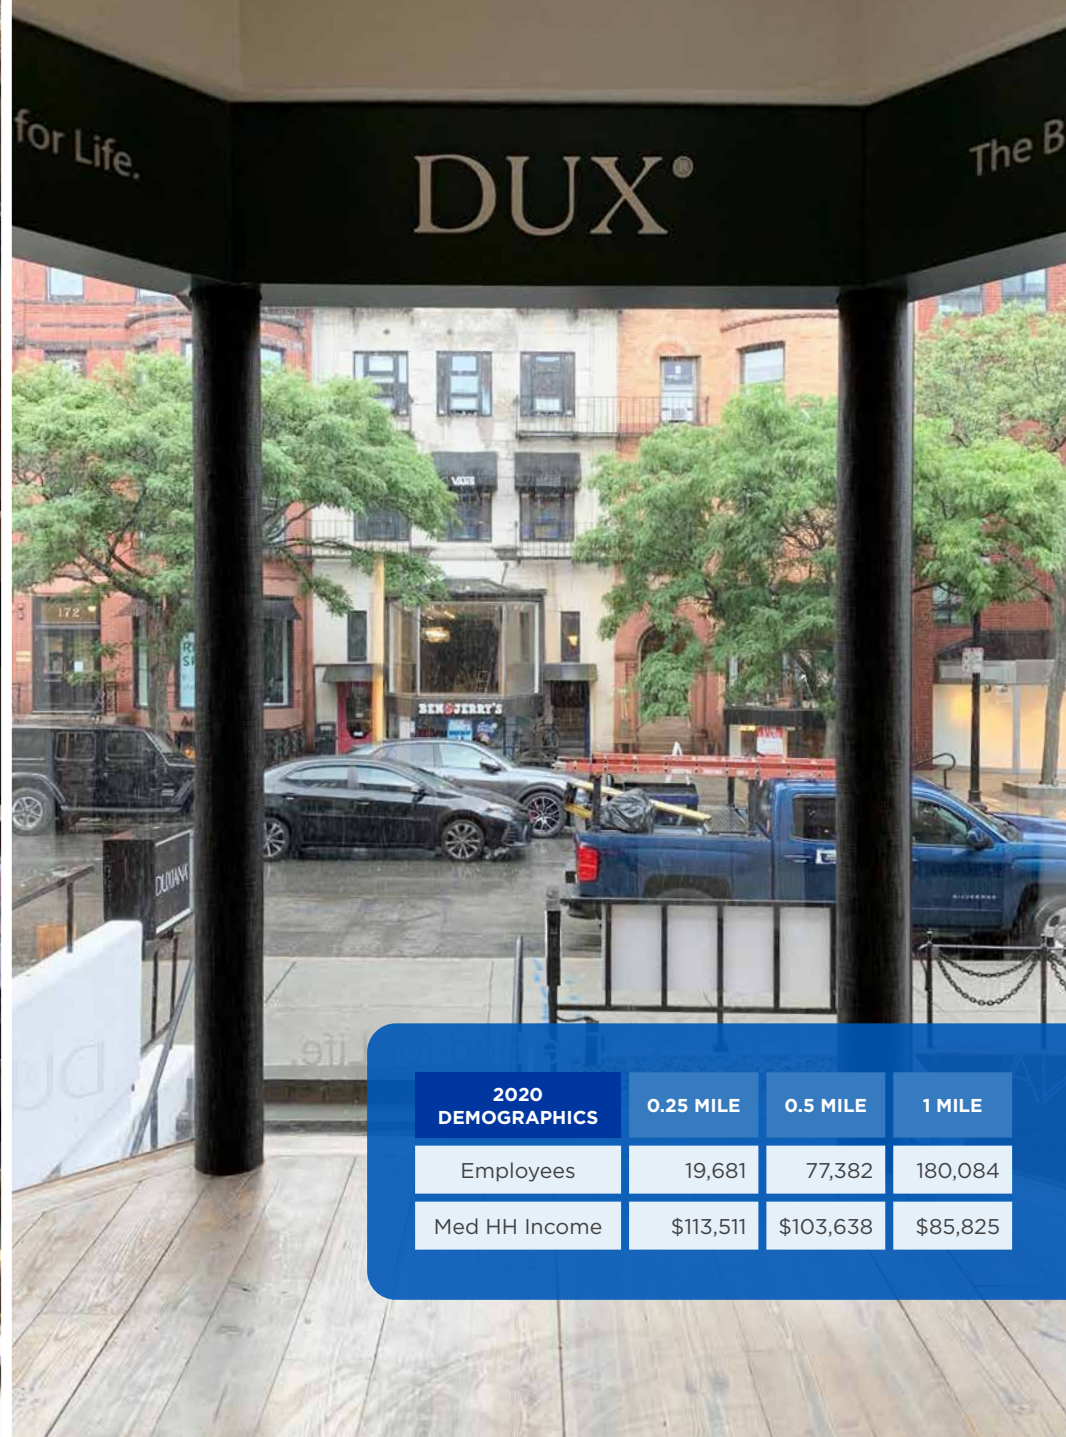

2020 DEMOGRAPHICS	0.25 MILE	0.5 MILE	1 MILE
Employees	19,681	77,382	180,084
Med HH Income	$113,511	$103,638	$85,825

BOSTON, MA
173 Newbury Street

SITE PHOTOS

Robin Estus
617.239.3604
restus@atlanticretail.com

Ben Ravelson
617.239.3646
bravelson@atlanticretail.com

ATLANTICRETAIL.COM