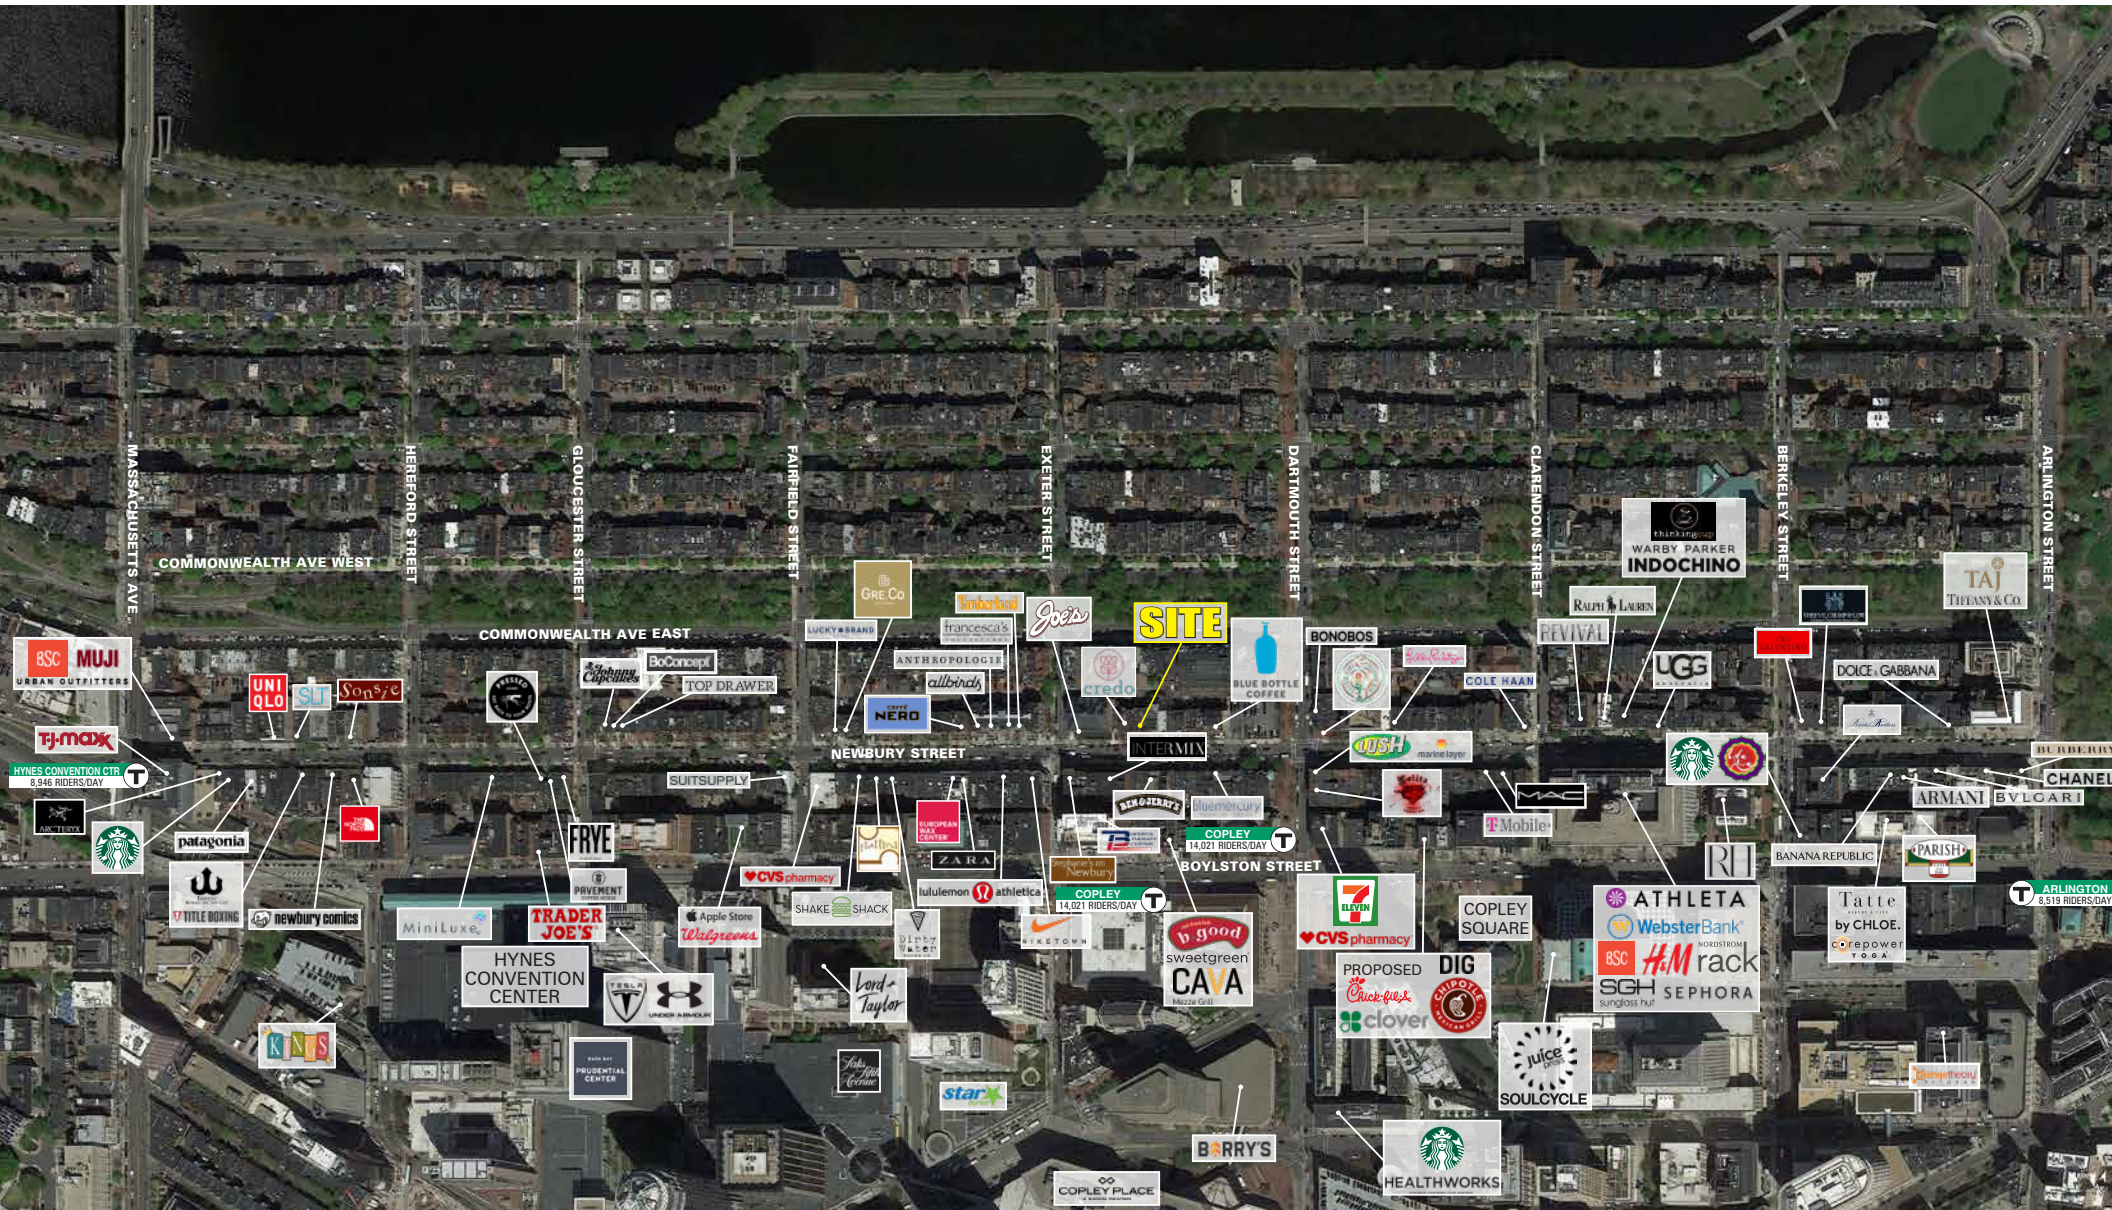

BOSTON, MA

173 Newbury Street

MARKET AERIAL

Robin Estus

617.239.3604
restus@atlanticretail.com

Ben Ravelson

617.239.3646
bravelson@atlanticretail.com

ATLANTICRETAIL.COM