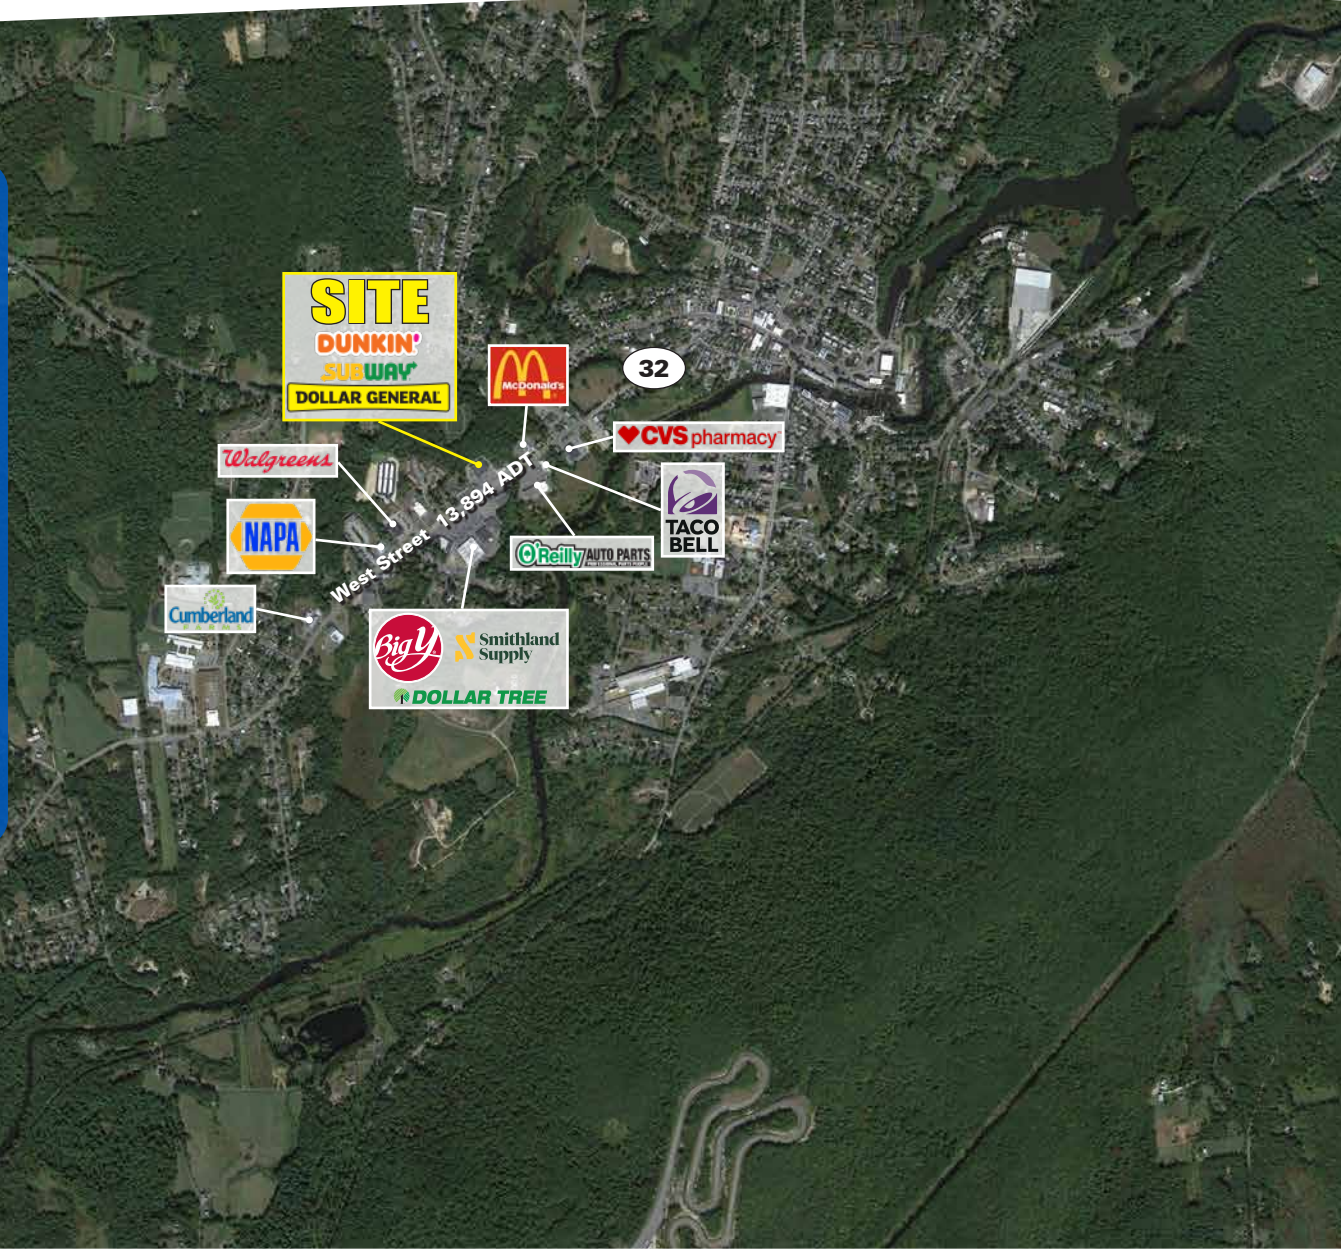

Up to 4,255 SF Available

- Join a brand new Dollar General
- Other cotenants include Dunkin and Subway
- Right in the heart of the retail synergy on Route 32 in Ware, MA

2020 DEMOGRAPHICS	1 MILE	3 MILE	5 MILE
Population	9,101	16,984	61,626
Med HH Income	\$55,459	\$63,034	\$73,911

DOLLAR GENERAL

UP TO 4,255 SF
AVAILABLE

WARE, MA

139 West Street

Michael Alberico

617.239.3605
malberico@atlanticretail.com

ATLANTICRETAIL.COM

SITE PHOTO