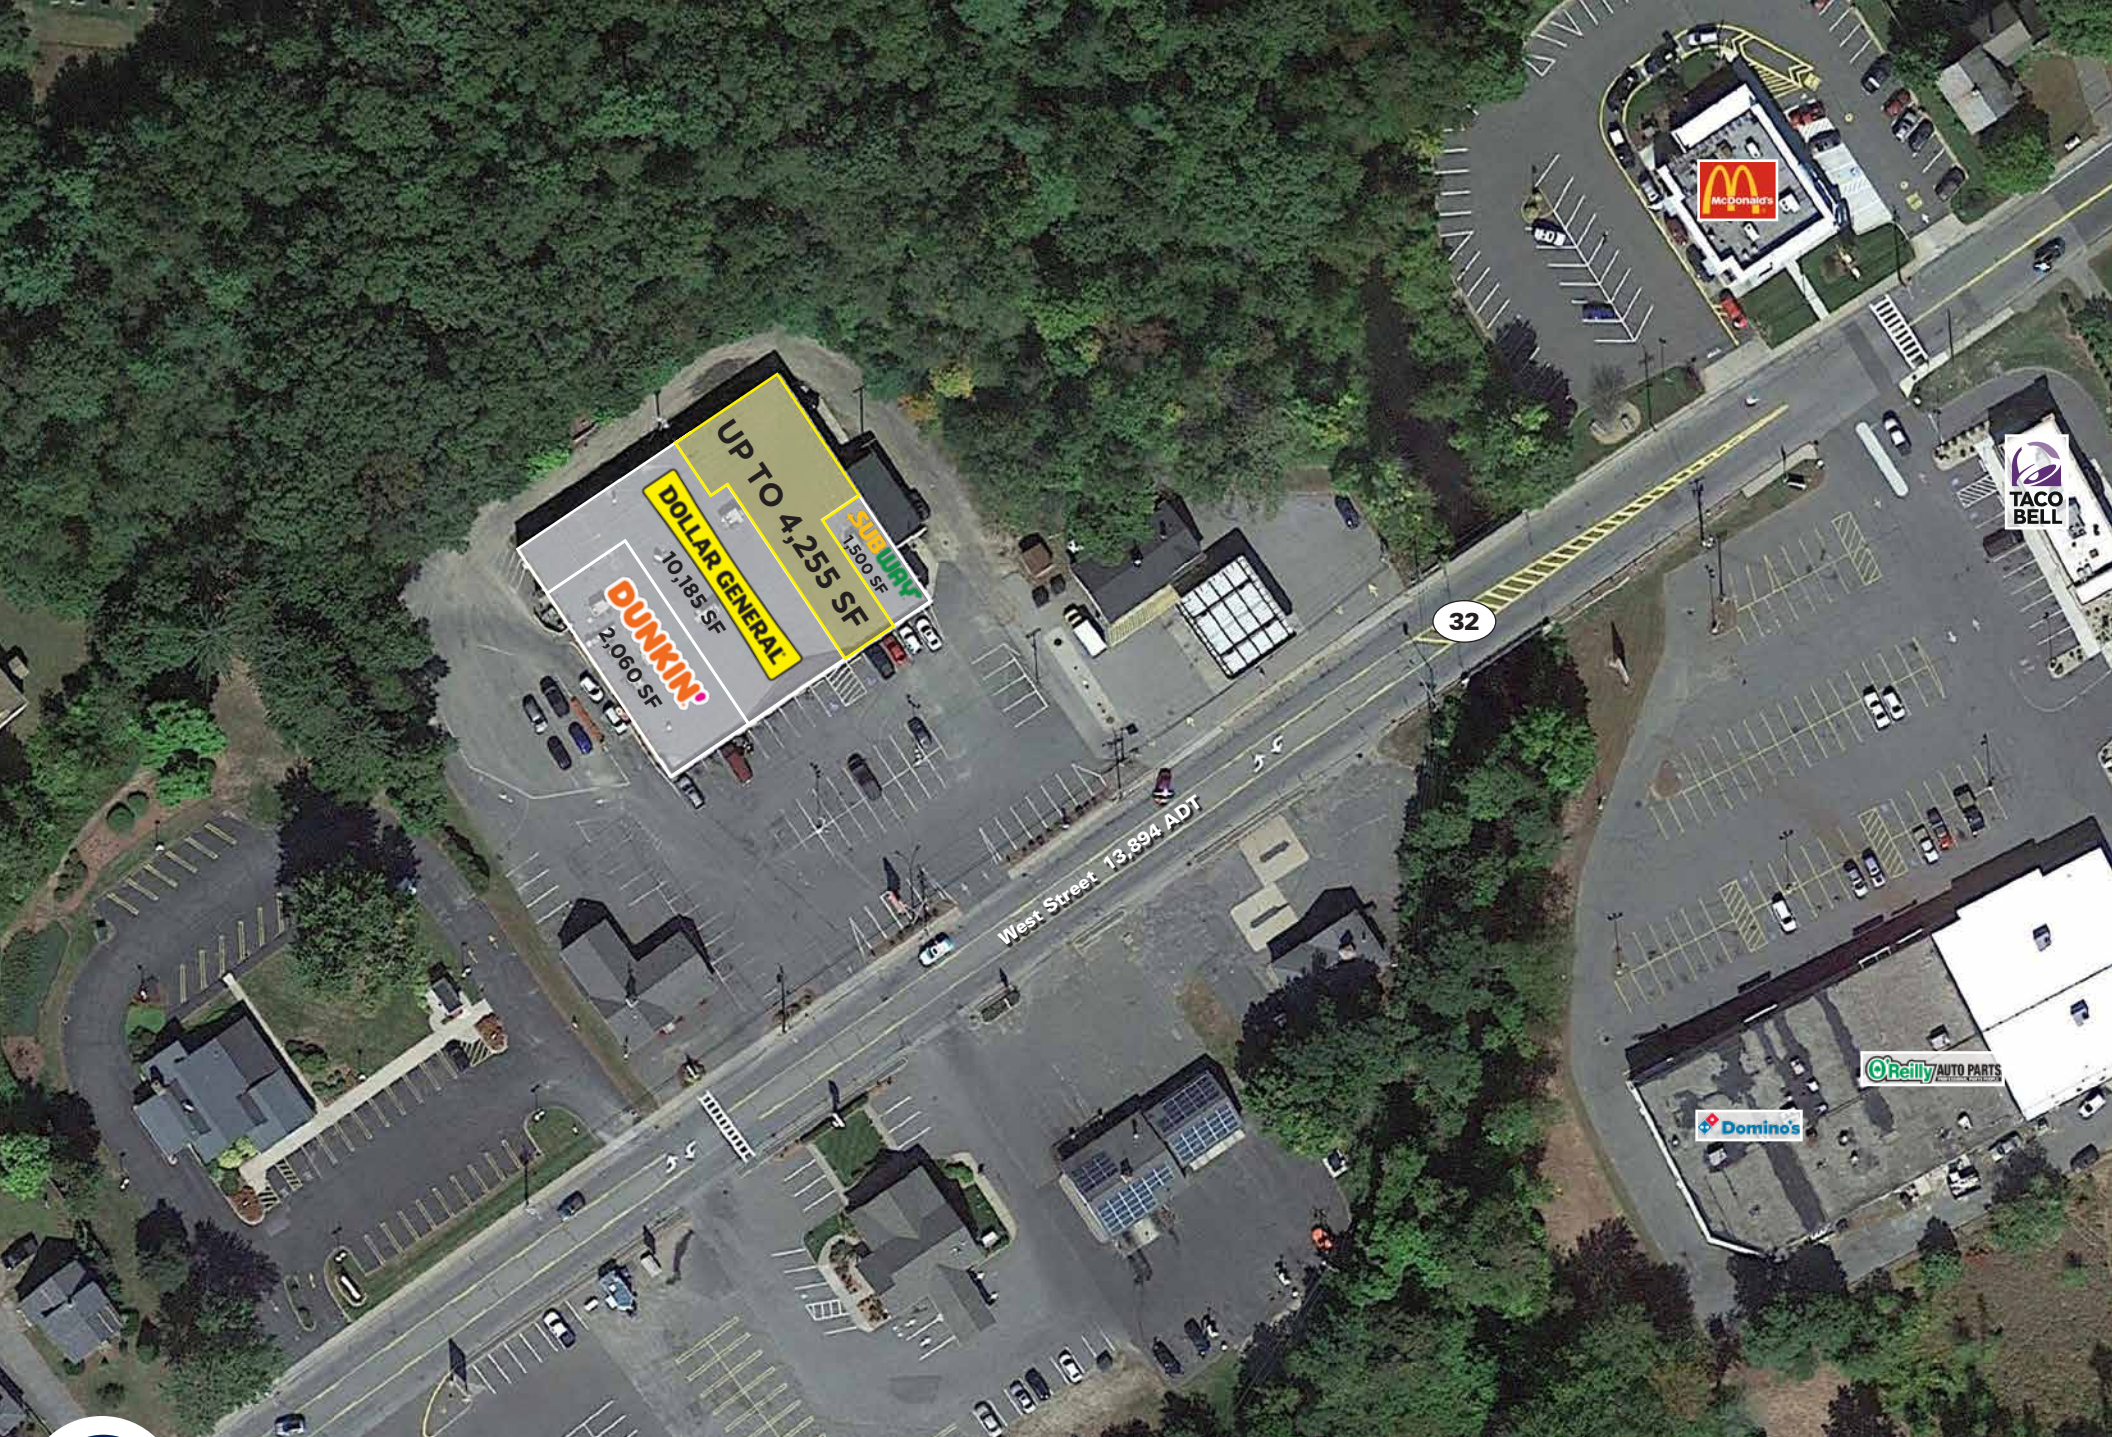

WARE, MA

139 West Street

SITE AERIAL

Michael Alberico

617.239.3605
malberico@atlanticretail.com

ATLANTICRETAIL.COM