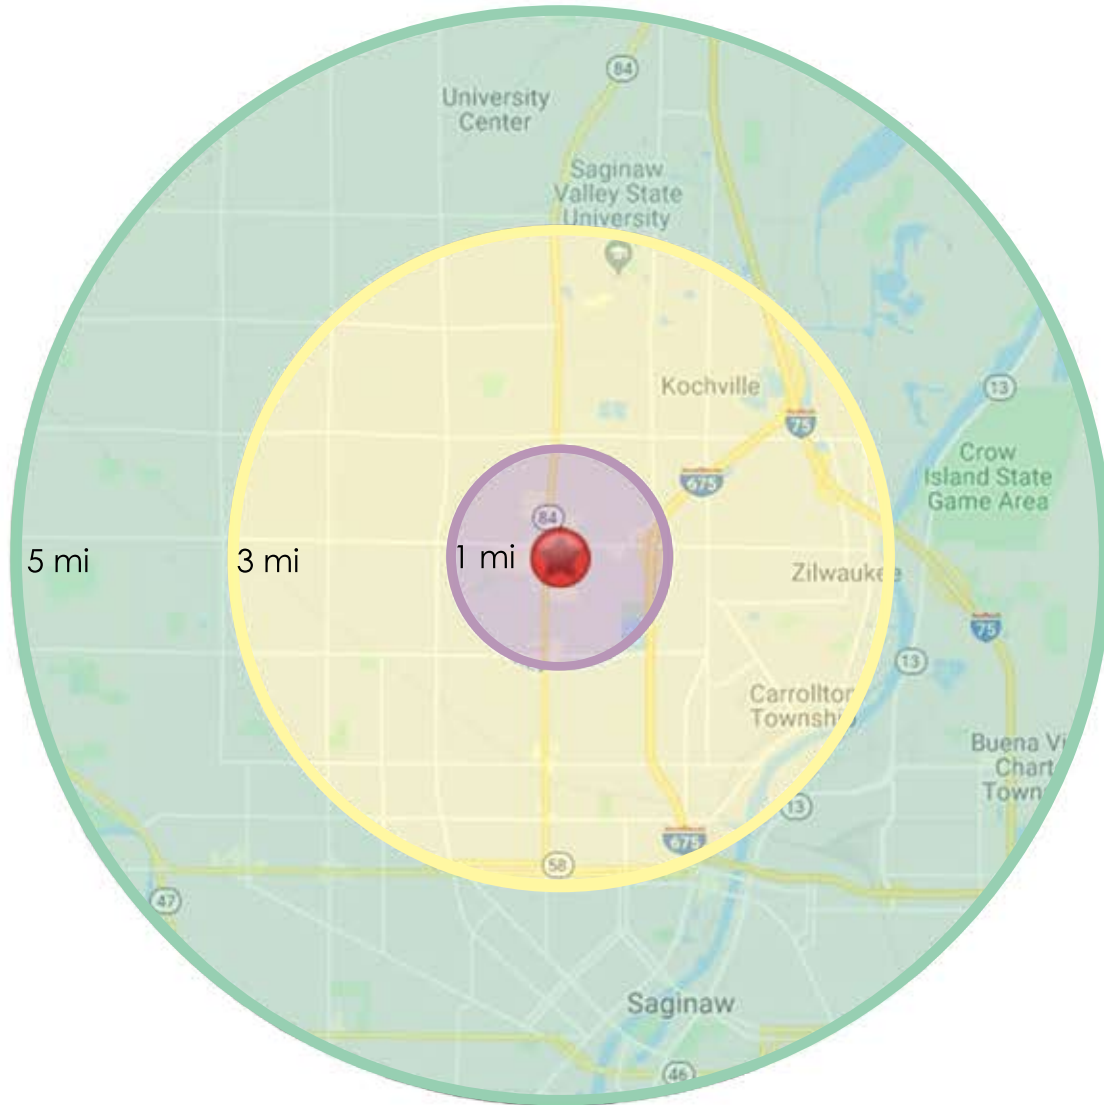

Area Demographics	1 Mile	3 Miles	5 Miles
Est Population (2019)	2,124	32,603	83,500
Average HH Income	\$54,083	\$70,651	\$66,806
Total Housing Units	1,096	13,750	36,076
Median Age	32.6	38.6	38.7

Daytime Demographics	1 Mile	3 Miles	5 Miles
Total Businesses	833	2,131	4,711
Daytime Population	12,668	38,856	92,141