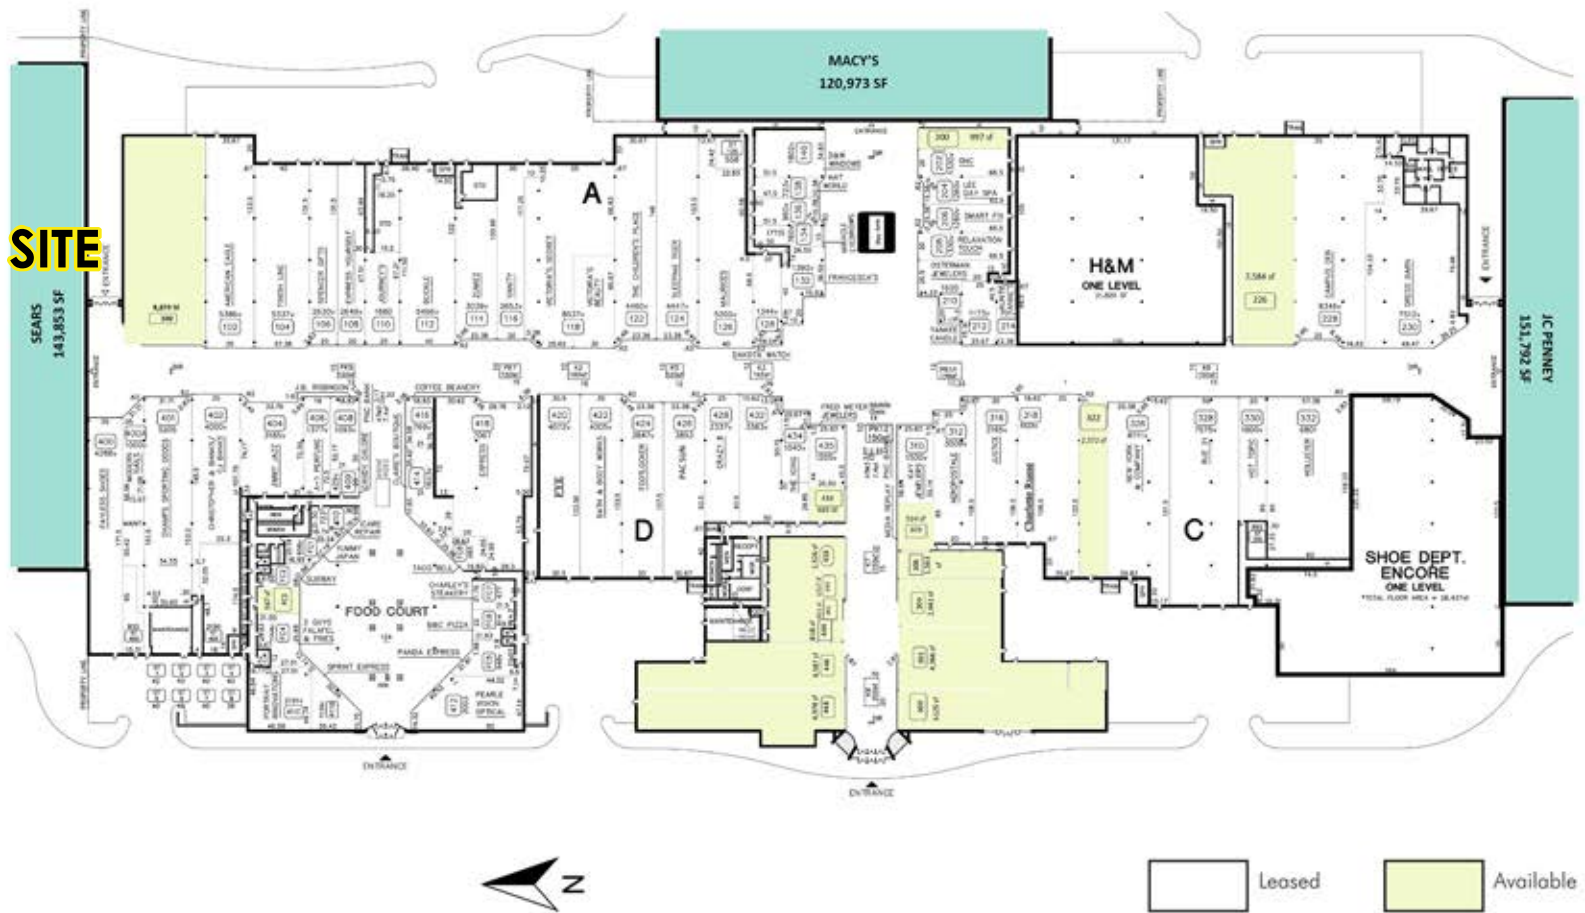

AVAILABLE

Fashion Square Mall - Sears

4900 Fashion Square Mall, Saginaw MI 48604

SITE PLAN

STOKAS BIERI REAL ESTATE

660 Woodward Ave, Ste 1500, Detroit, MI 48226
www.StokasBieri.com

ALEX BIERI 313.962.2800 alex@sbre1.com
JIM BIERI 313.962.2800 jbieri@sbre1.com
JIM STOKAS 248.351.6280 jstokas@sbre1.com

@StokasBieriRE