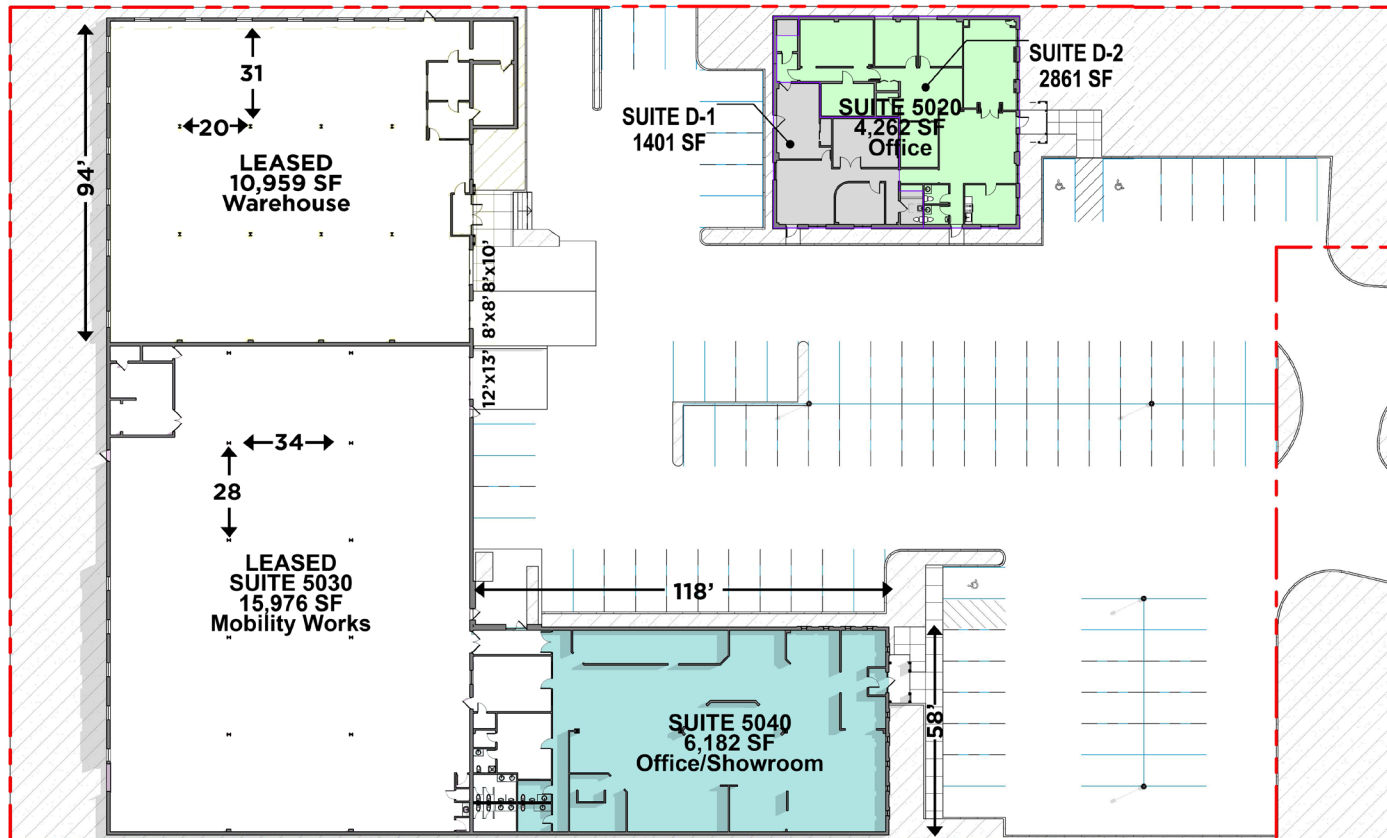

5020-5040 Richmond Road

BEDFORD HEIGHTS, OHIO 44146

Up to 6,182 SF located in the Opportunity Zone / For Lease

Floorplan

ELIOT KIJEWski, SIOR

Senior Vice President
216 525 1487
ekijewski@crescorealestate.com

GEORGE J. POFOK, CCIM, SIOR

Senior Vice President
216 525 1469
gpofok@crescorealestate.com

RICO A. PIETRO, SIOR

Principal
216 525 1473
rpietro@crescorealestate.com

ANTONIO SIBBIO

Sales Associate
216 525 1490
asibbio@crescorealestate.com