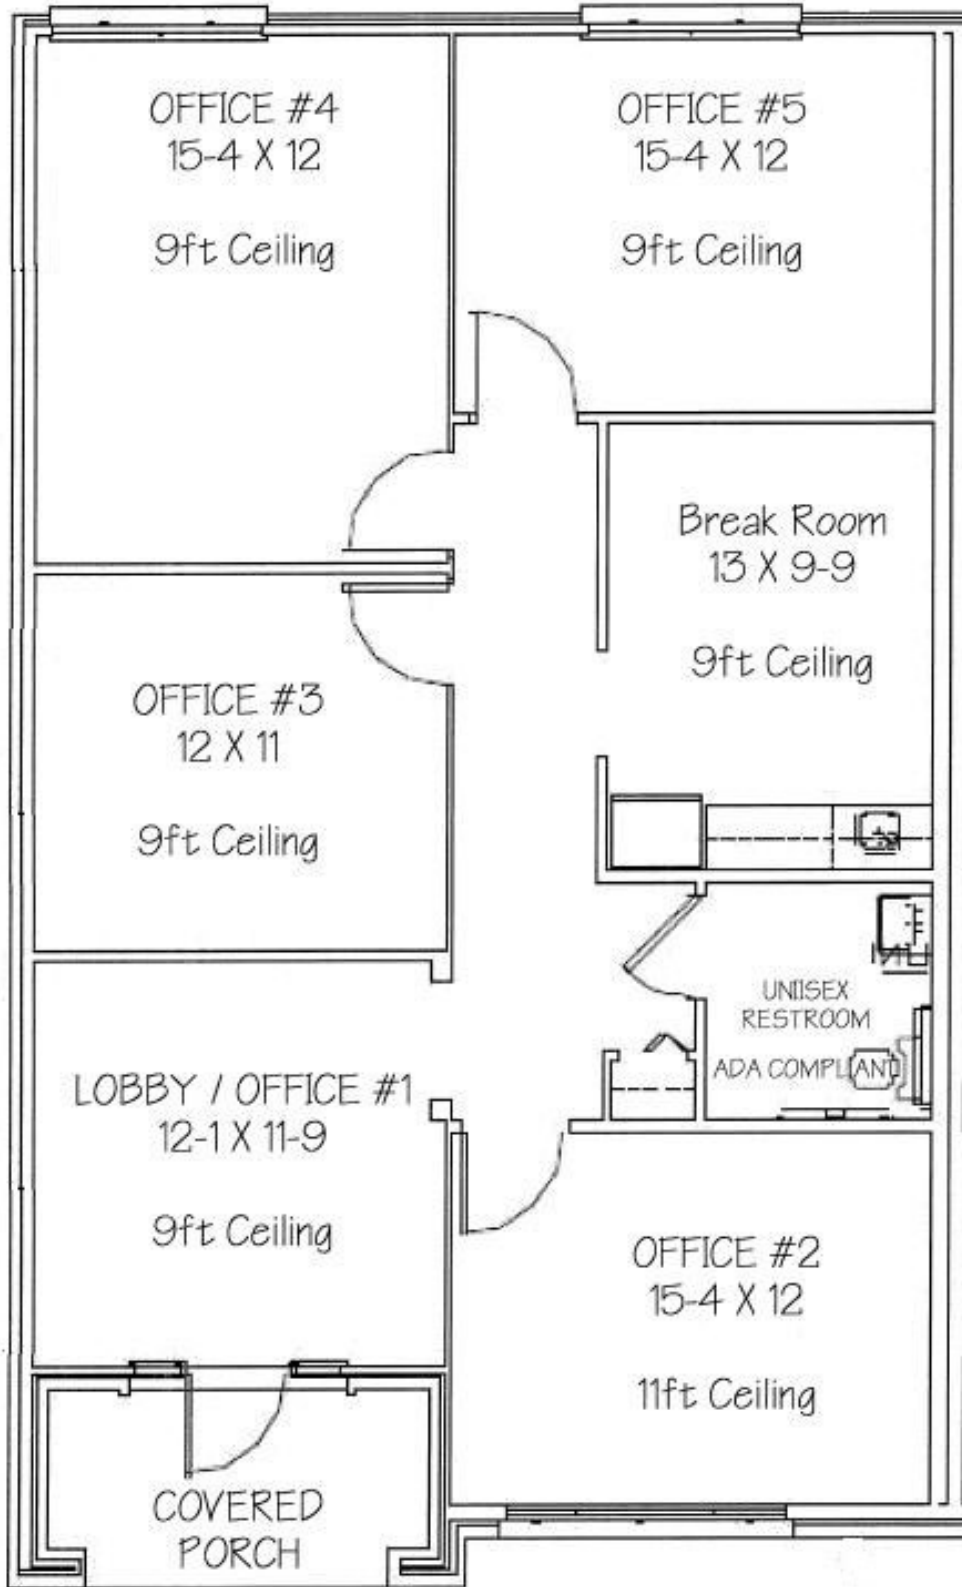

Suite 1103

CONTACT:

Chris Meyer
972-896-6885
cbmeyer@verizon.net

SOUTHERN HILLS OFFICE PARK
SUITE 1103 - 1,150 SqFt approx
All measurements are approximate