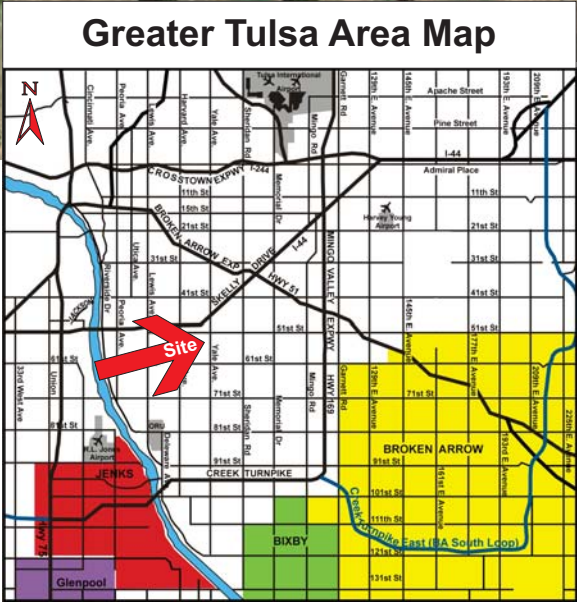

INTERNATIONAL TOWER
5200 S. Yale Avenue - Tulsa, Oklahoma

Contact:
Doug Bauer, CCIM
918-665-1210

BAUER & ASSOCIATES, REALTORS

"A Leader in Tulsa Commercial Real Estate Since 1979"

COMMERCIAL, INDUSTRIAL, INVESTMENT PROPERTY & PROPERTY MANAGEMENT

4821 South Sheridan, Suite 201, Tulsa, Oklahoma 74145

Phone (918) 665-1210 Fax (918) 665-6462 www.bauertulsa.com

All statements herein are for information purposes only and are believed to be reliable; however, no warranty or representation is made as to the accuracy thereof and the same is submitted subject to errors, omissions, change of price, terms, conditions and prior sale or lease.